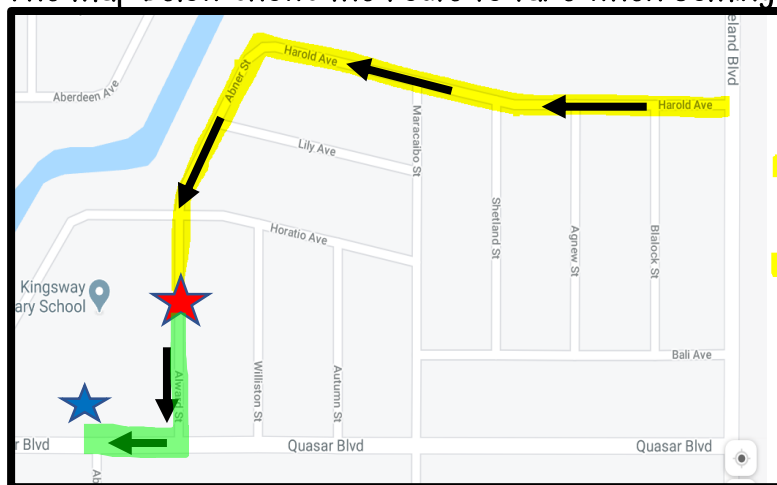

Chromebook, library books & Belonging collection

When? Friday, May 29, 2020

Pre-K & Kindergarten: 8:00-9:00

First: 9:30-10:30

Second: 11:00-12:00

Third: 12:30-1:30

Fourth: 2:00-3:00

Where? Kingsway Elementary Parent Pick Up line by the bus loop and the front entrance of the school (you will stay in your car). **What to expect?**

- First, please drive through the Bus side PPU line at Kingsway Elementary School there will be stations to drop off Chromebooks, MyFi's, any teacher belongings borrowed, Family Reading Center books, and library books. **Please charge and sanitize the Chromebooks before returning.** Also, if you would like to purchase a yearbook, they are \$15, either cash or check. Please write the check to Kingsway Elementary School.
- Then, you will go to the front of the school to pick up your student belongings, as well as class pictures and yearbook if purchased.
- If you have more than one child at Kingsway, you have the choice to come to each grade level time, or just one time. If you would like to come at one time, please communicate that with your child's teacher. You will only see grade level teachers during the grade level times.

The map below shows the route to take when coming to the school.

- Chromebook and library drop off route
- Belonging pick up route

CDC Guidelines will be followed.