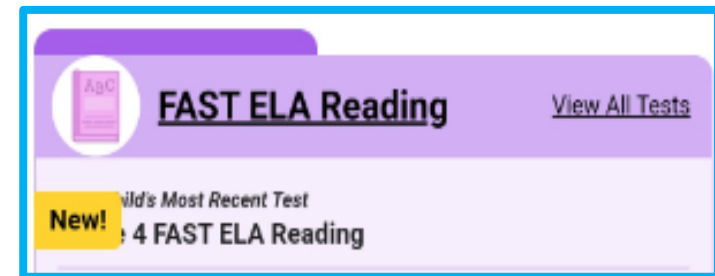

All test scores will be housed in Parent Portal this year! Please ensure you have a parent portal account. Once you set up your parent portal account you will be able to see your child's grades, test scores and schedule.

If you have not set up your Parent Portal Account please start here.

To retrieve your students FAST scores:

1. Login to Focus Parent Portal

2. Click on Florida Statewide Assessments

Newest score is on the top