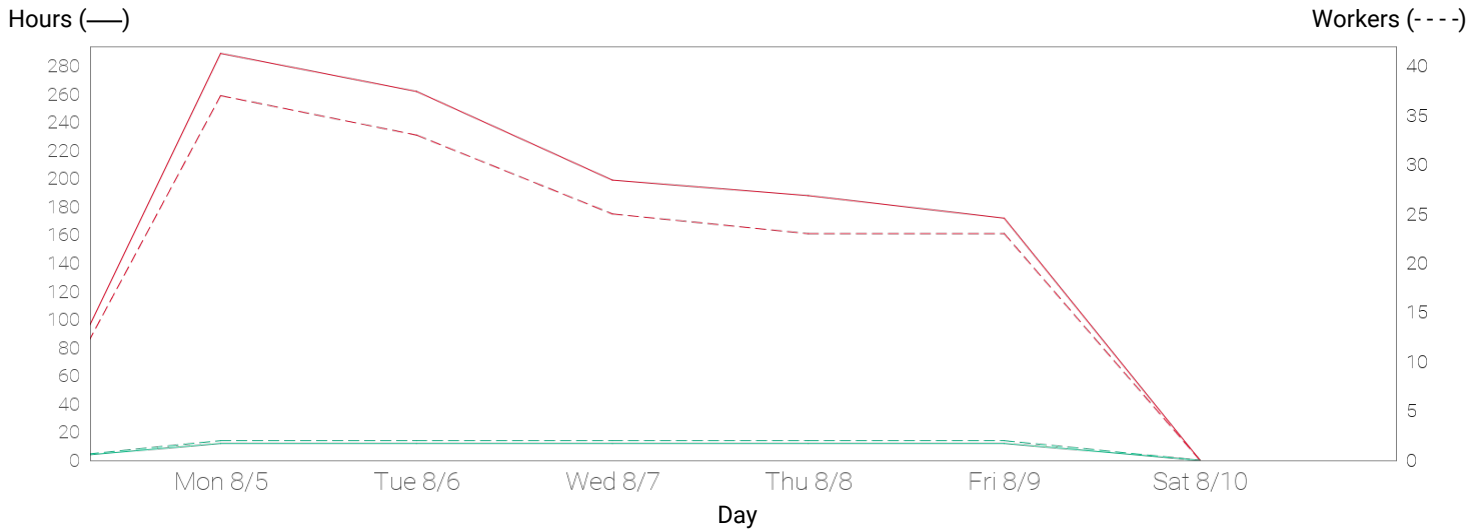

[View All Photos](#)

[Detailed Stats](#) August Week 2 Stats (08/04/19 - 08/10/19)

151
Workers

1170
Hours

All Time Stats

6084
Workers

44716
Hours

[Full Manpower Report](#) Manpower ● LeChase Construction Services ● All Collaborators