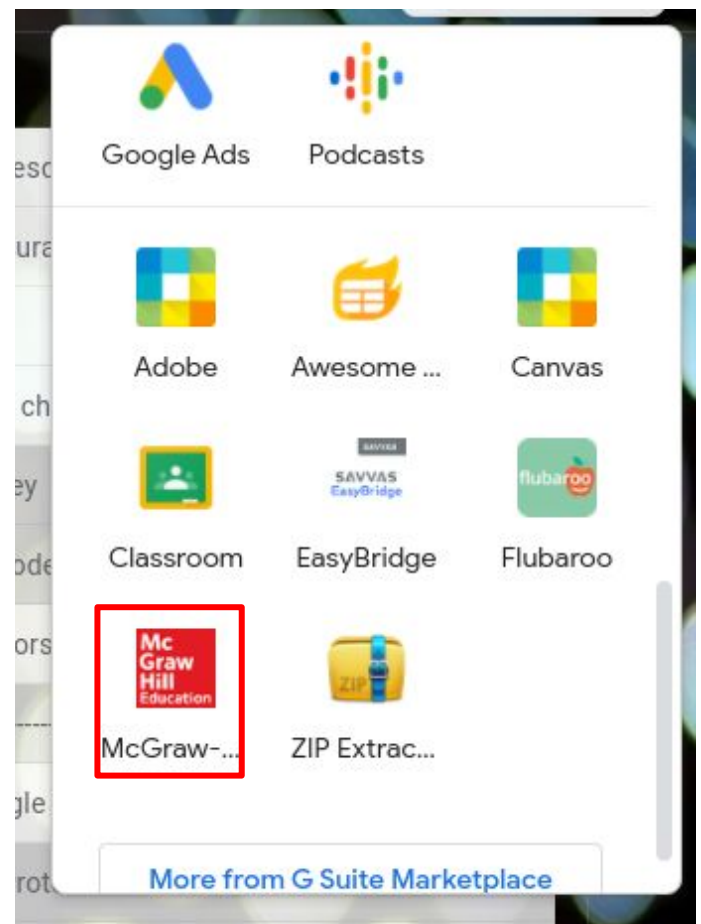

# ACCESSING CONNECT ED; GOOGLE SINGLE SIGN ON!

1. Log into your school email account at gmail.com. In the top right hand corner you will see this “waffles” icon. Click it.

2. This will open a smaller drop down menu with many icons and applications you have access to as a student. Scroll all of the way down until you see this icon.

3. Clicking this  McGraw-... icon will take you DIRECTLY into ConnectEd.

\*Check with your child's teacher for login instructions if a simplified login was created.