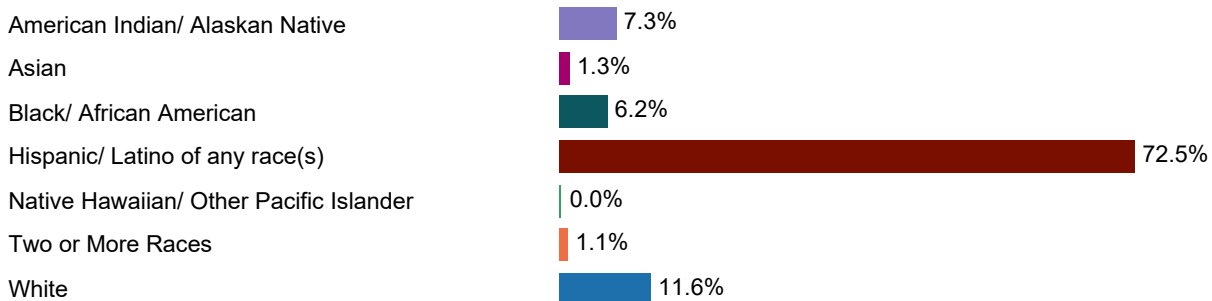

Toppenish School District

2022-23

Total Student Enrollment

4,783

Gender

Race/Ethnicity

Program and Characteristic