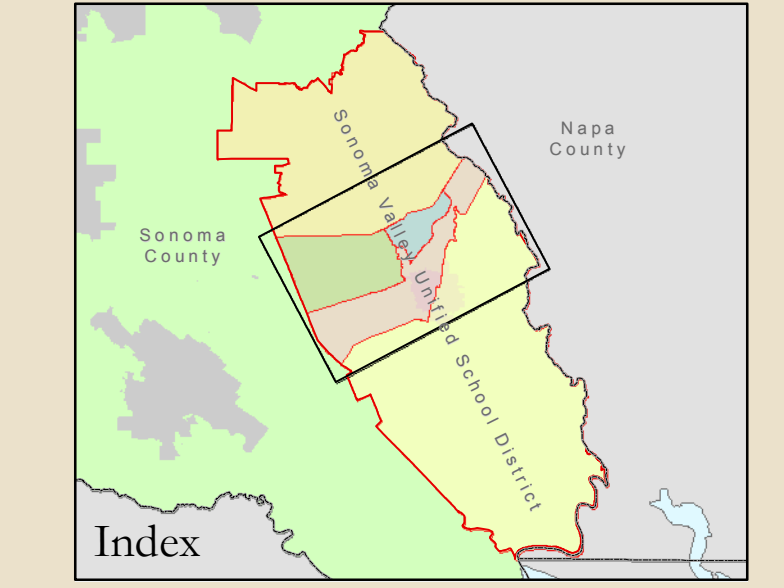

Sonoma Valley Unified School District School Attendance Boundaries: Dunbar, El Verano, Flowery, Prestwood, and Sassarini Board Approved March 13, 2001

School Attendance Boundary		Public School	
	Dunbar Elementary		Public School
	El Verano Elementary		Incorporated City Limit
	Flowery Elementary		Park
	Prestwood Elementary		Highway
	Sassarini Elementary		Primary Rd
			Secondary Rd
			Access Rd
			Private Rd
			Path

0 500 1,000 2,000 3,000 Feet

0 150 300 600 900 Meters

1 inch = 1,000 feet