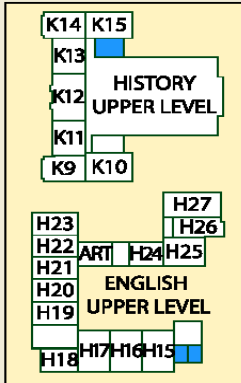

# Sonoma Valley High School

NORTH ENTRANCE

BROADWAY

FACULTY PARKING LOT

SCIENCE

ALTERNATIVE ED

CREEKSIDE PARKING LOT

NORTH BRIDGE

NO NAME CAFE

THEATRE/MUSIC

FOREIGN LANG.

INDUST. ARTS

GIRLS' LOCKER ROOM

BOYS' LOCKER ROOM

WEIGHT ROOM

PARKING LOT

CHET SHAREK PLAZA

SOUTH ENTRANCE

VISITOR & STUDENT PARKING LOT

TENNIS COURTS

AG FARM

SOUTH BRIDGE

TRACK AND FIELD

MIDDLE BRIDGE