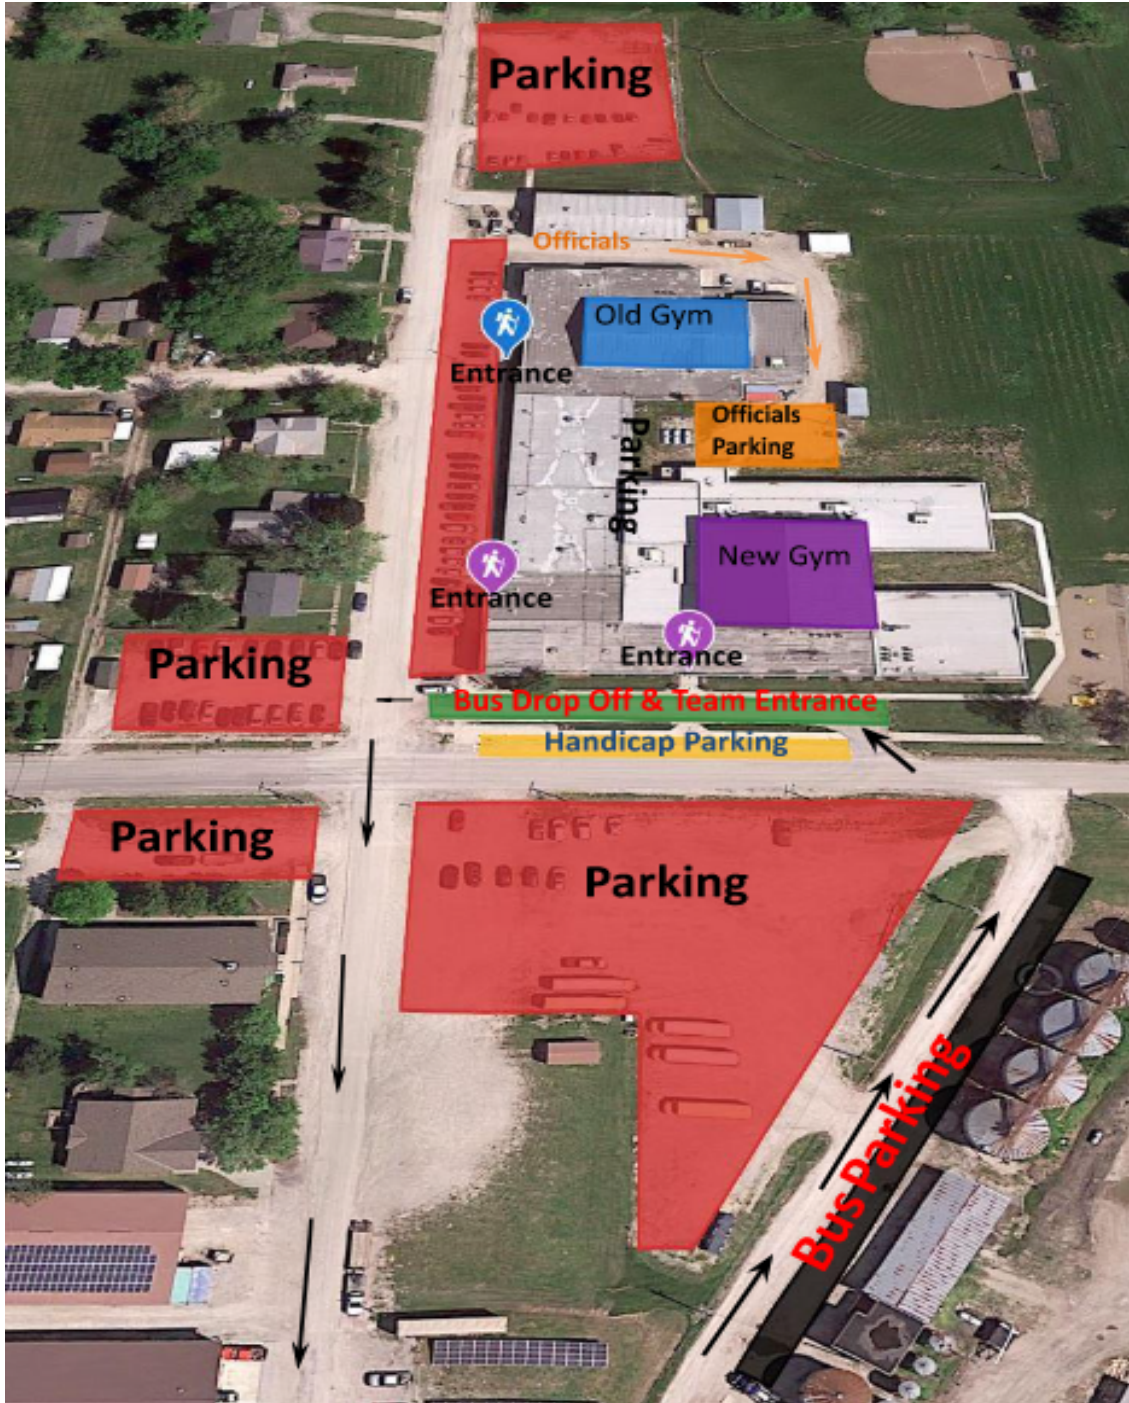

King City R-1 Campus