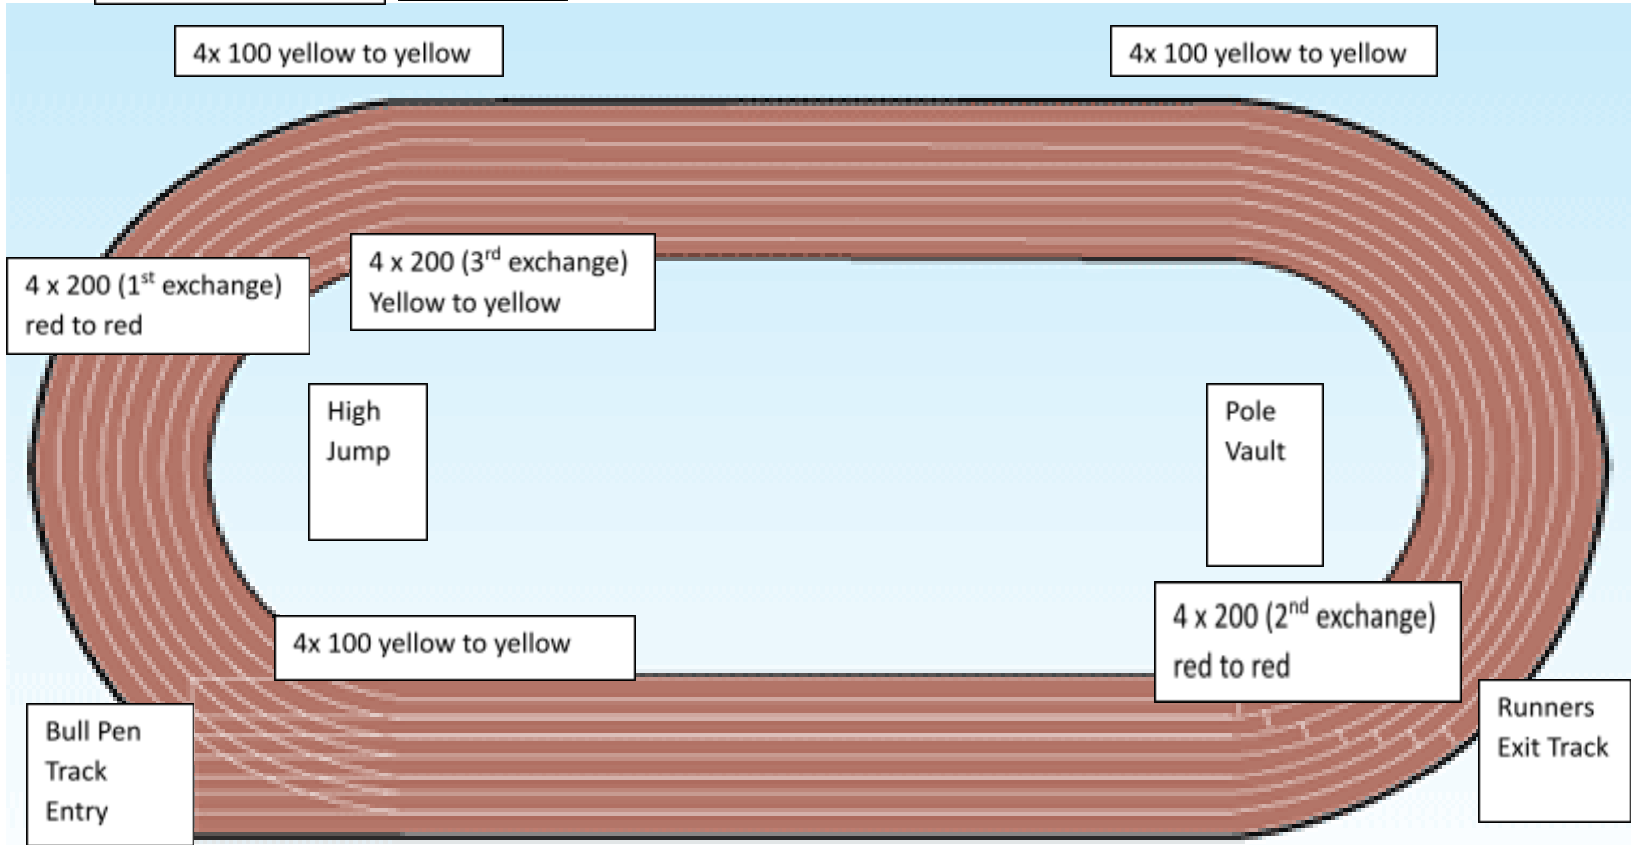

Field Event Check In

Hospitality Room

Bleachers

Shot Put
Discuss

Admission

Bull Pen Track Entry

Runners Exit Track

Bleachers

Long Jump
Triple Jump

Concession

- Hurdles
- 100 m Girls- yellow- notch 2 from bottom
 - 110 m Boys- black- up 2 clicks (notch 4)
 - 300 m Girls- white- bottom notch
 - 300 m Boys- white- notch 3

Javelin