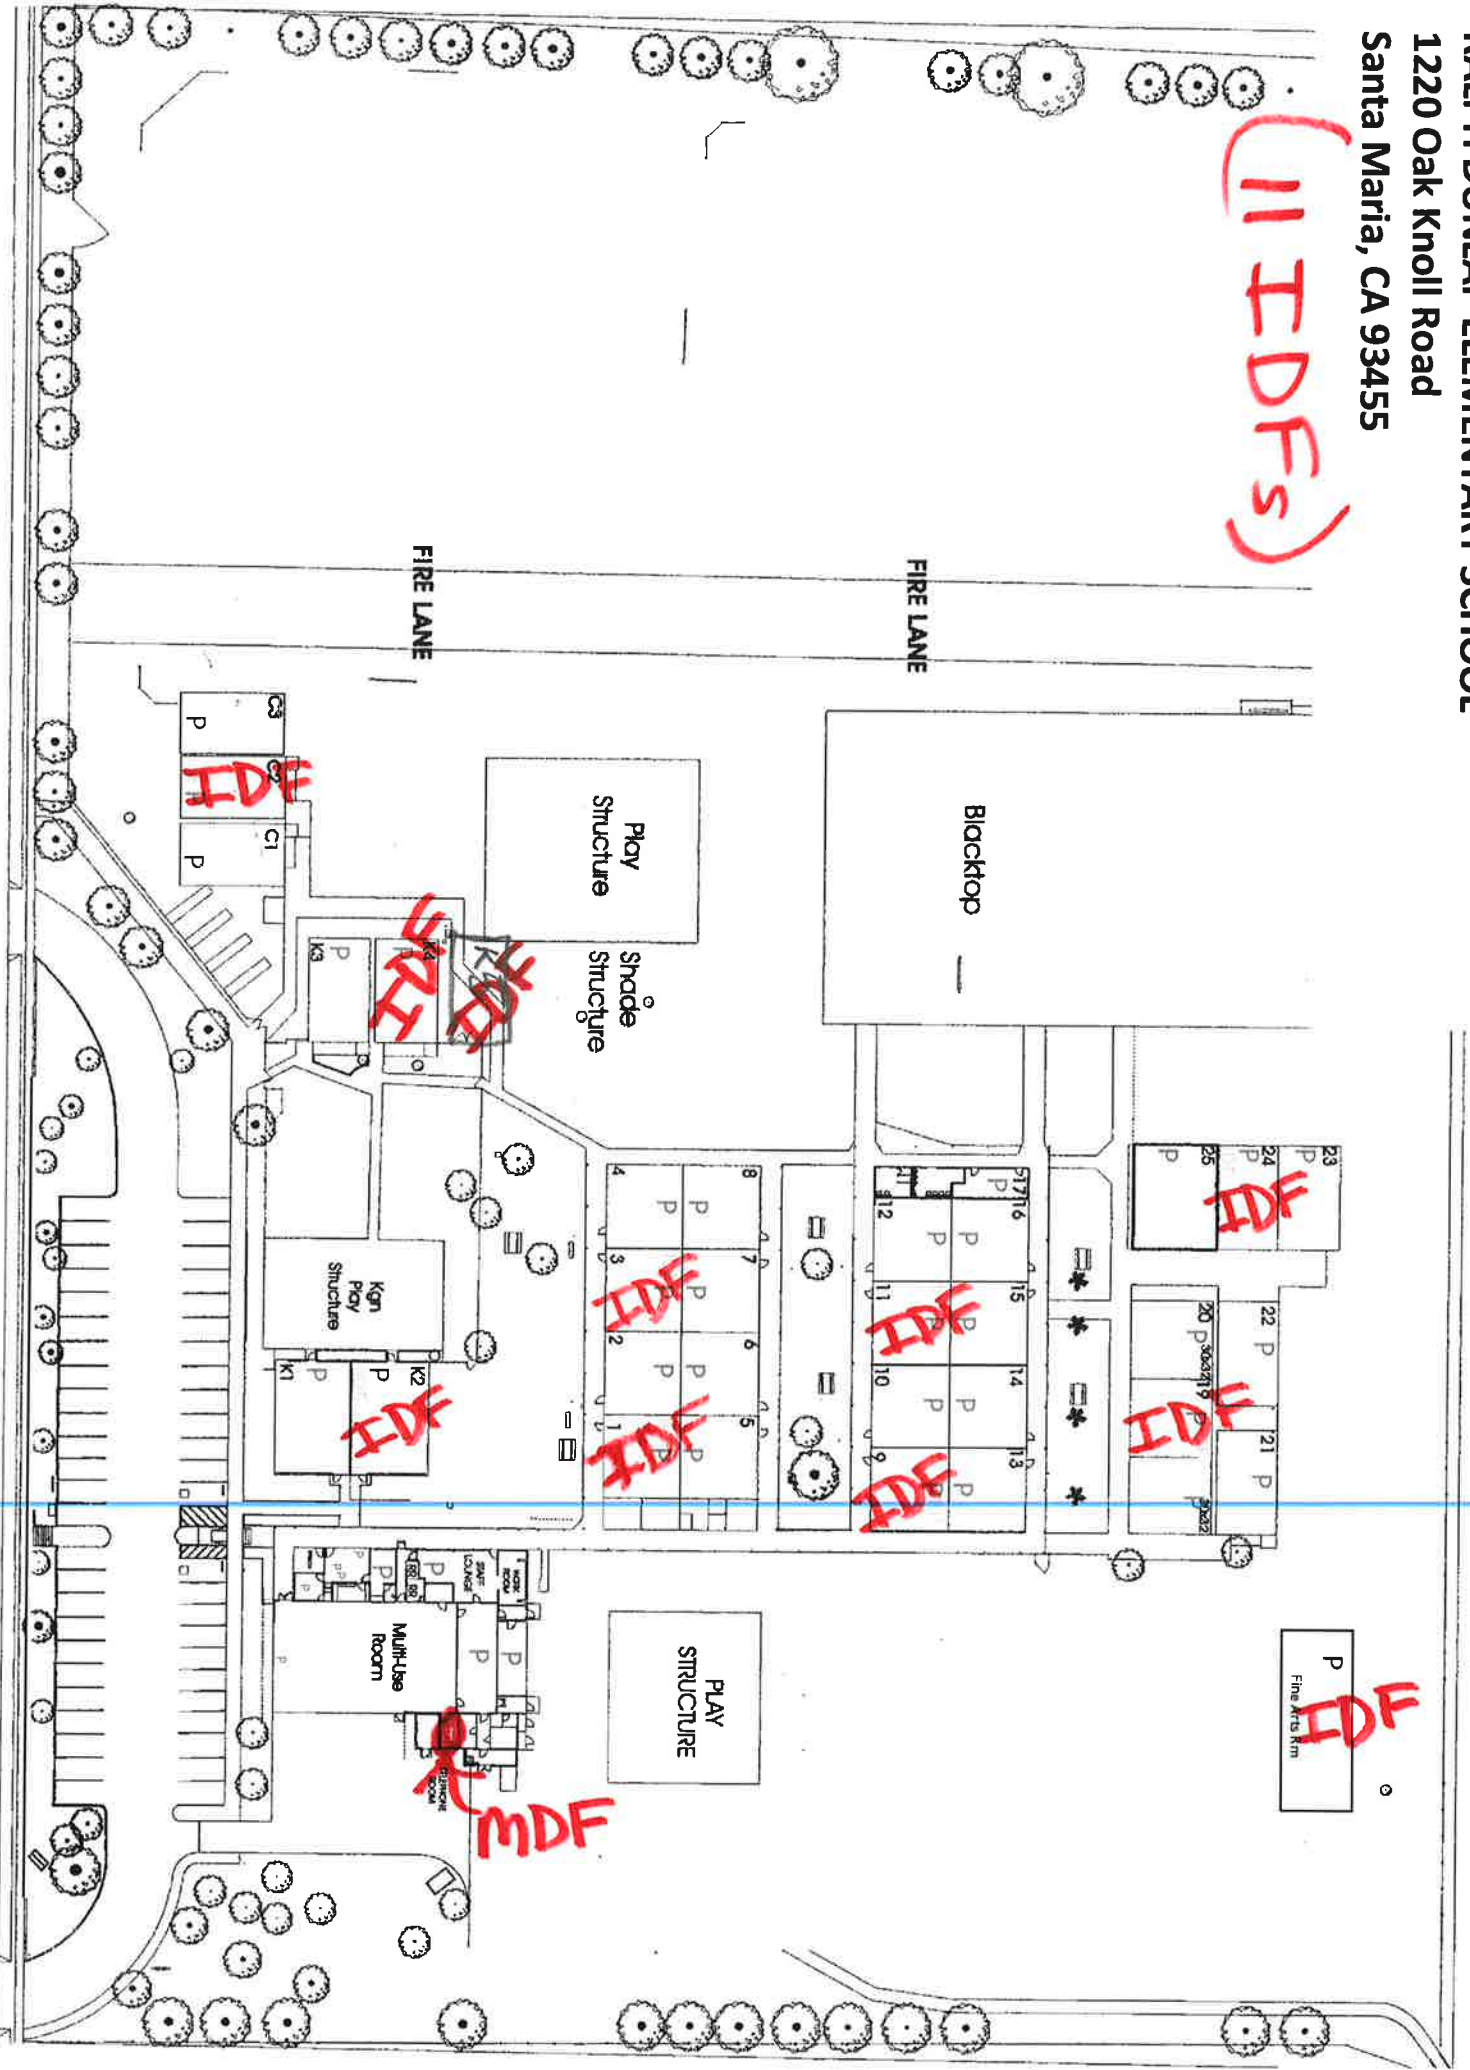

# ALICE SHAW ELEMENTARY SCHOOL

759 Dahlia Place

Santa Maria, CA 93455

6 Portables  
6 Buildings  
(12 IDFs)

C:\MYDOCUMENTS\MAPS\Pine Grove

(0 IDFS)

RALPH DUNLAP ELEMENTARY SCHOOL

1220 Oak Knoll Road

Santa Maria, CA 93455

(11 IDFS)

LAKEVIEW JUNIOR SCHOOL  
3700 Orcutt Road  
Santa Maria, CA 93455

(7 IDF)