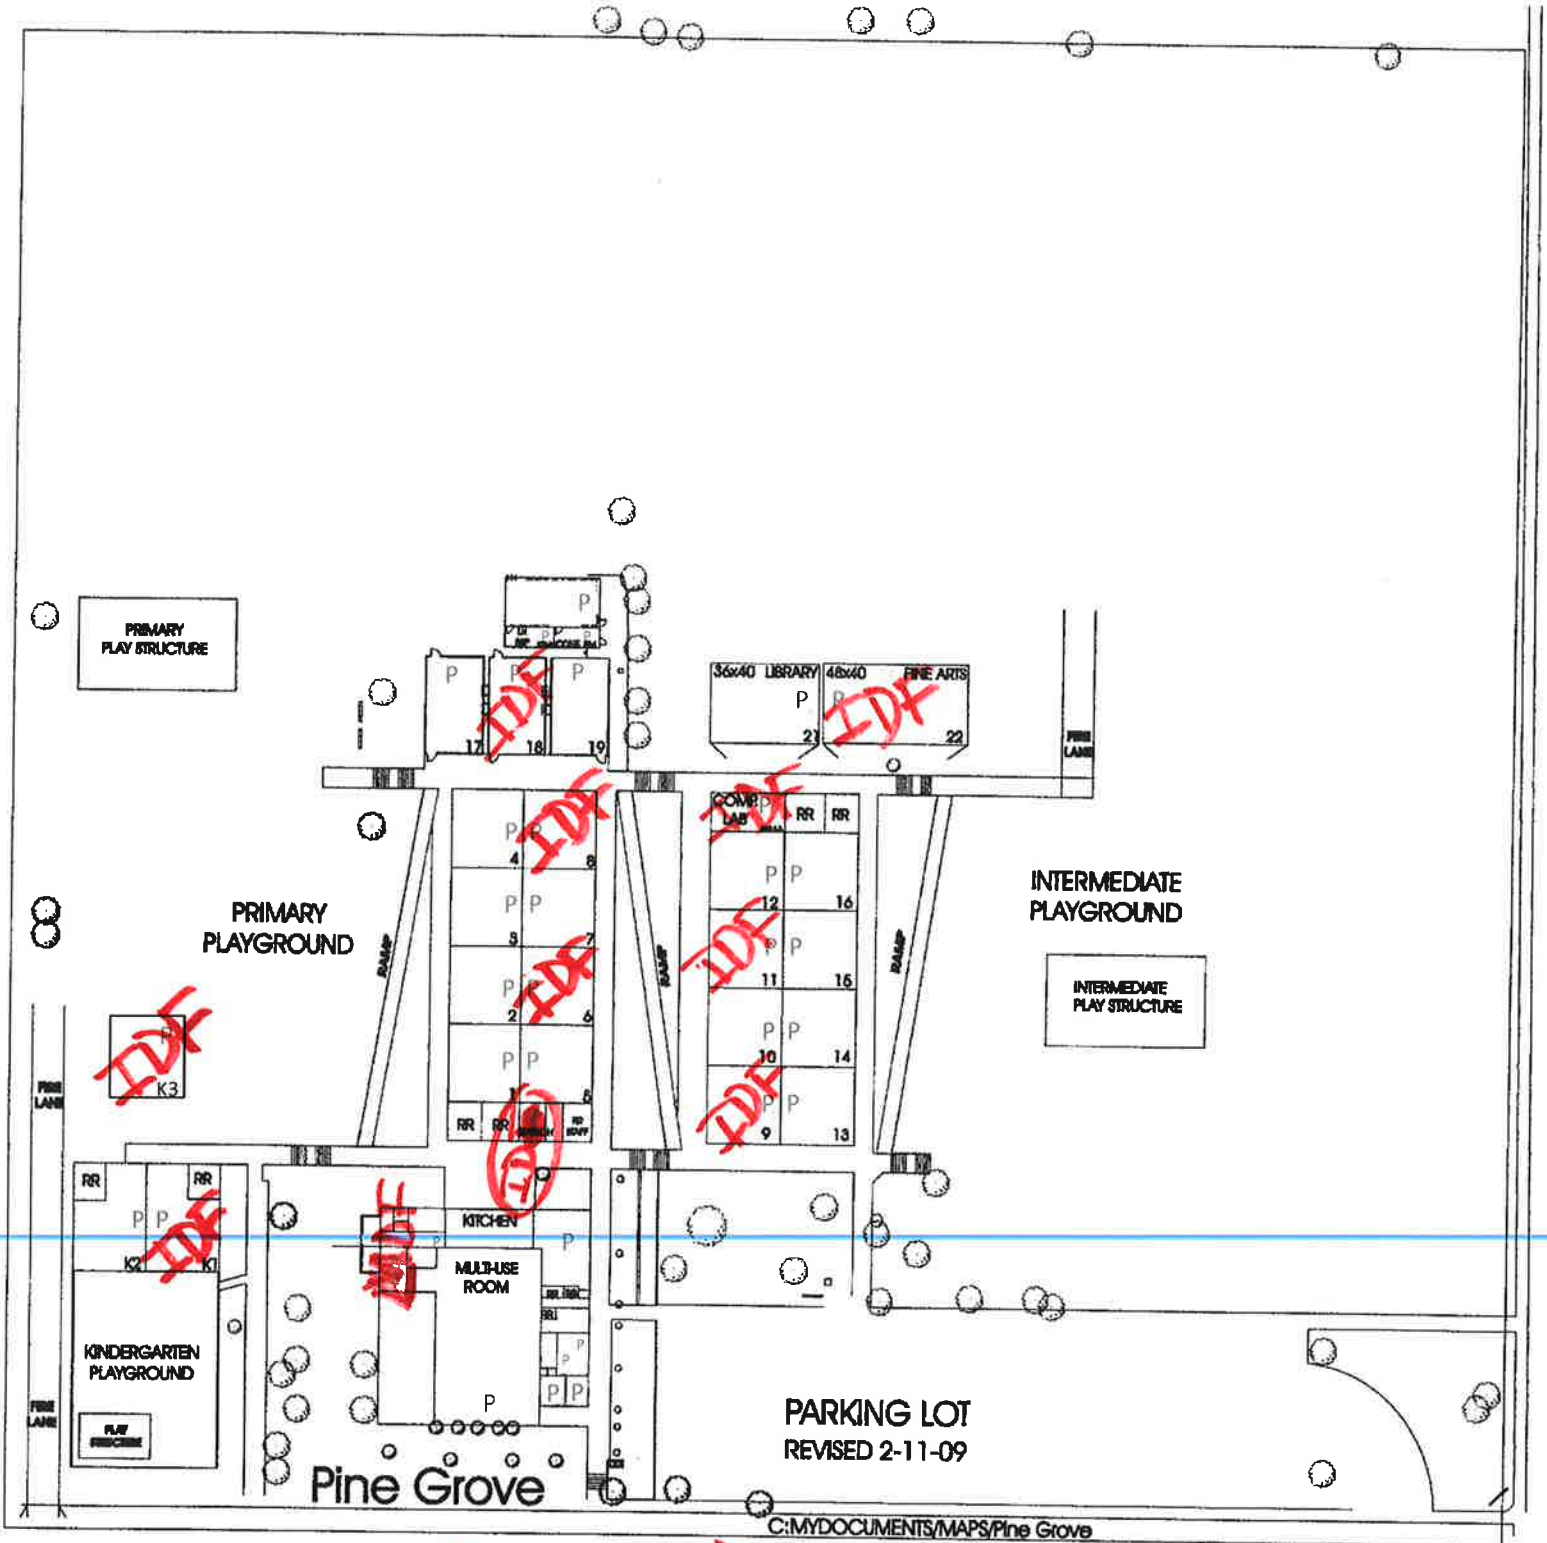

C:\MYDOCUMENTS\MAPS\Pine Grove

(0 IDFS)

RALPH DUNLAP ELEMENTARY SCHOOL

1220 Oak Knoll Road

Santa Maria, CA 93455

(11 IDFS)

LAKEVIEW JUNIOR SCHOOL  
3700 Orcutt Road  
Santa Maria, CA 93455

(7 IDF)