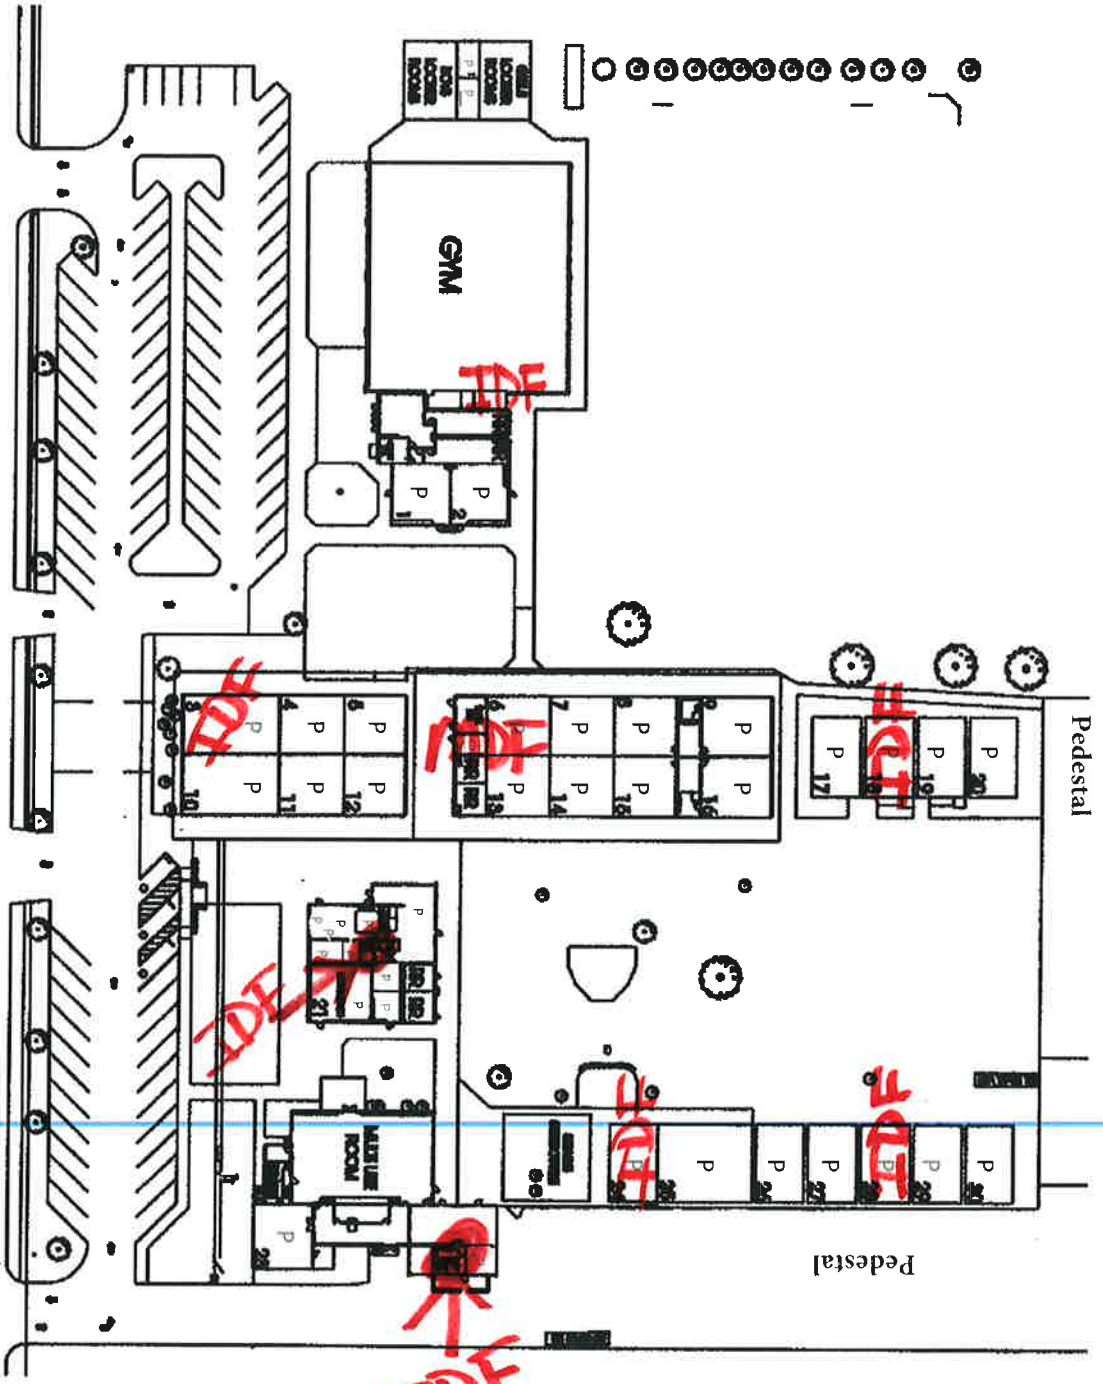

C:\MYDOCUMENTS\MAPS\Pine Grove

(0 IDFS)

RALPH DUNLAP ELEMENTARY SCHOOL

1220 Oak Knoll Road

Santa Maria, CA 93455

(11 IDFS)

LAKEVIEW JUNIOR SCHOOL  
3700 Orcutt Road  
Santa Maria, CA 93455

(7 IDF)