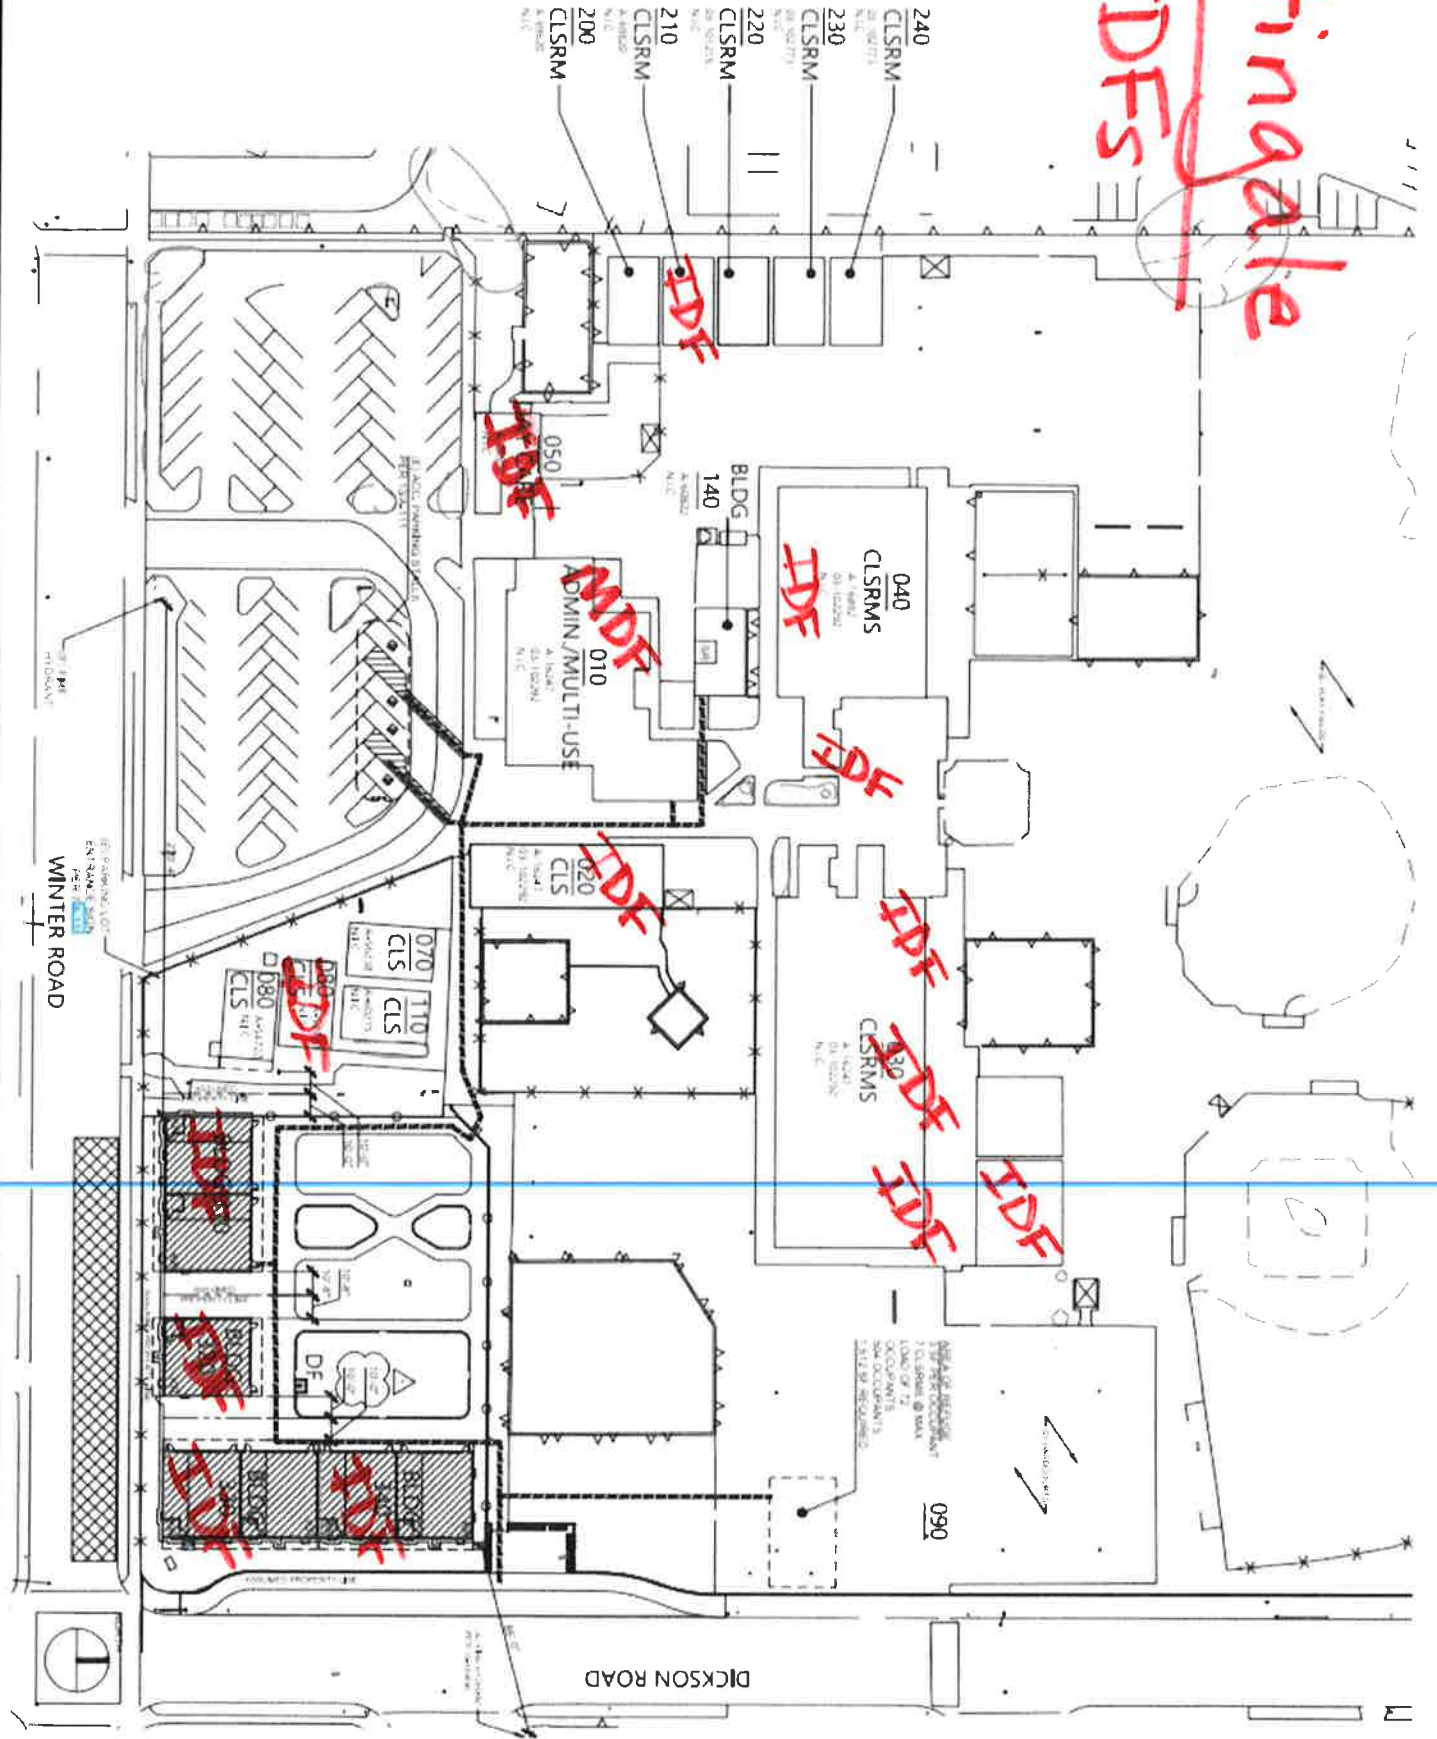

# ALICE SHAW ELEMENTARY SCHOOL

759 Dahlia Place

Santa Maria, CA 93455

6 Portables  
6 Buildings  
(12 IDFs)

## 13 IDFES

PATTERSON ROAD ELEMENTARY SCHOOL  
400 East Patterson Road  
Santa Maria, CA 93455

*(13 IDF's)  
11 IDF for this project.*

**PINE GROVE ELEMENTARY SCHOOL**  
1050 East Ricew Ranch Road  
Santa Maria, CA 93455

C:\MYDOCUMENTS\MAPS\Pine Grove

(0 IDFS)

RALPH DUNLAP ELEMENTARY SCHOOL

1220 Oak Knoll Road

Santa Maria, CA 93455

(11 IDFS)

LAKEVIEW JUNIOR SCHOOL  
3700 Orcutt Road  
Santa Maria, CA 93455

(7 IDF)