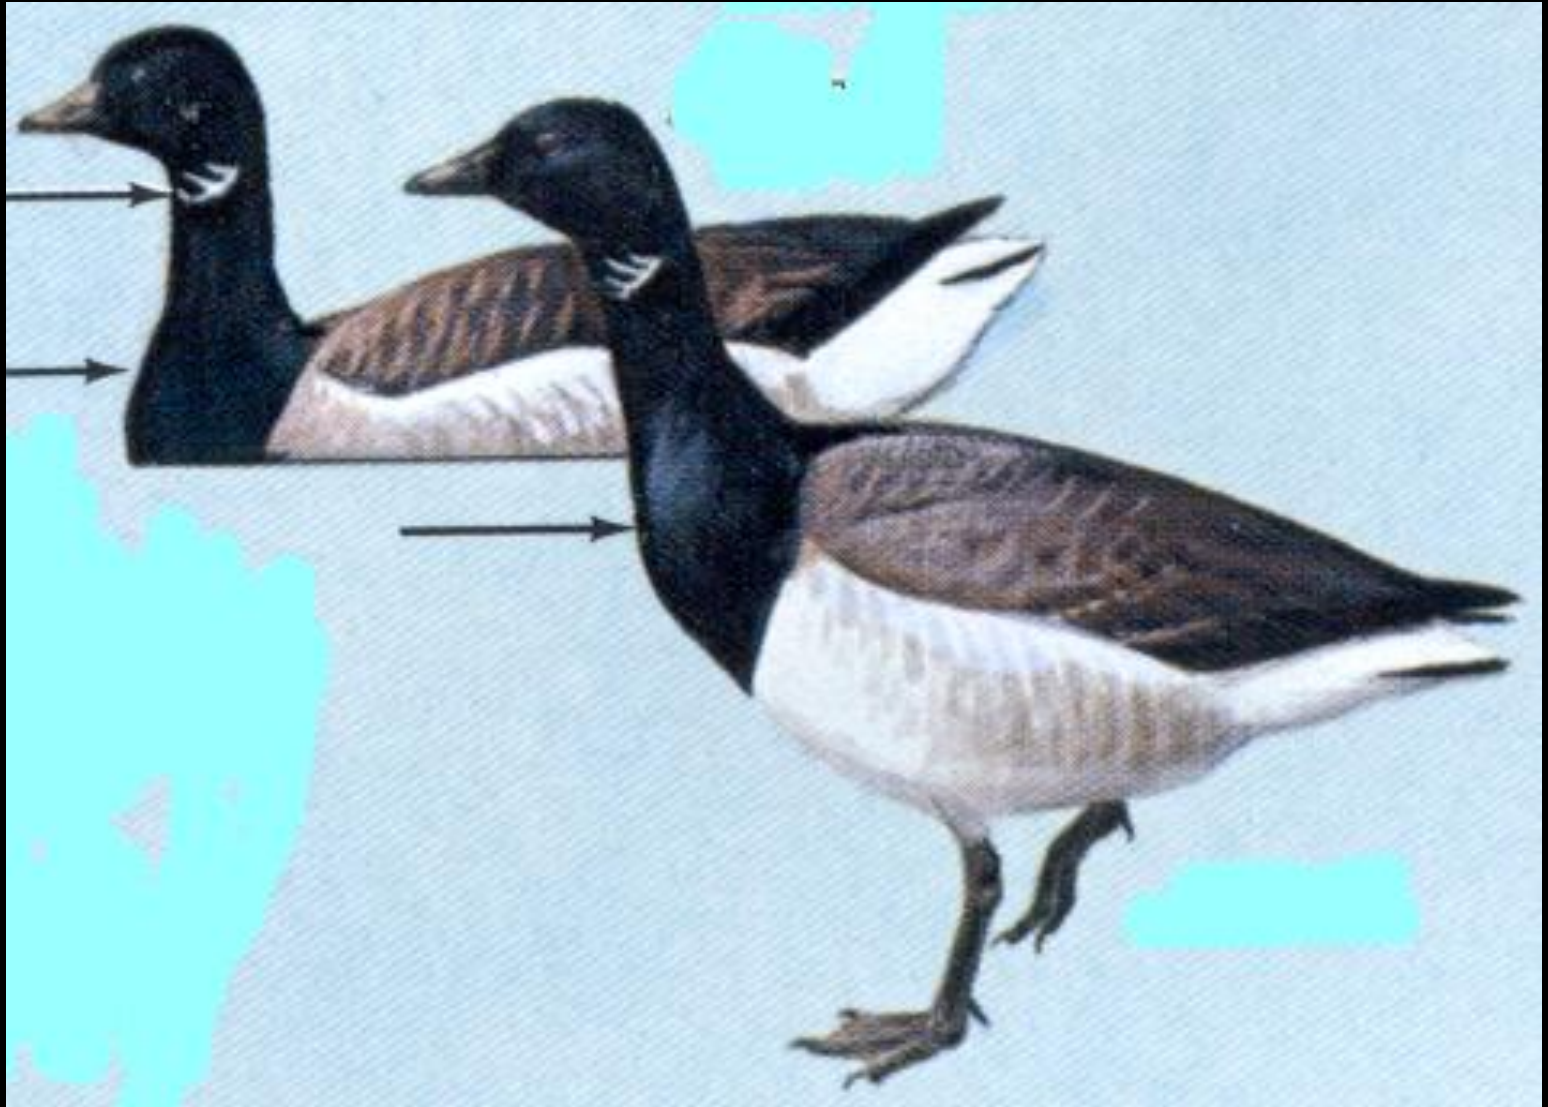

Wildlife Identification

Teaching Version

By Justin Cooper

with help from Mike Sicley

Birds

The background of the image is a dense, repeating pattern of light blue water droplets of various sizes, scattered across a slightly darker blue surface. The droplets are rendered with soft highlights and shadows, giving them a three-dimensional appearance. In the center of the image, the word "Ducks" is written in a black, serif font.

Ducks

Black Duck

Length—24 in.
Weight—2¾ lbs.

Blue-Winged Teal

Weight—15 oz.

Shoveler

Gadwall

Wood Duck

Canvasback

Ringneck

Greater Scaup

American Goldeneye

Hooded Merganser

American Merganser

Mallard

GAESA

Canada

Snow

Atlantic Brant

Other Water Birds

Killdeer

Common Gallinule

Coot

Black Tern