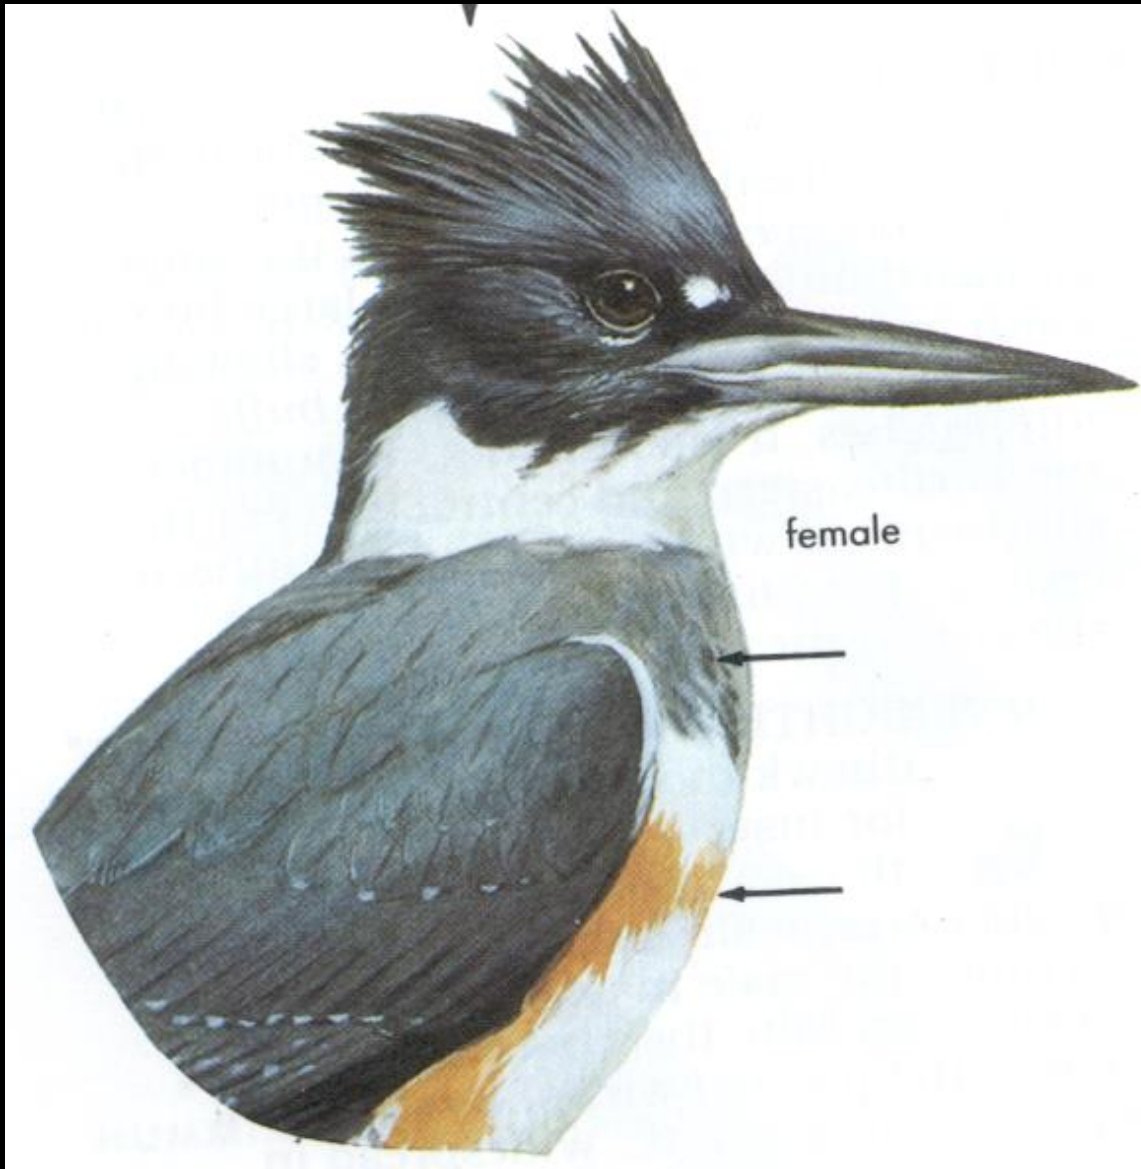

Kingfisher