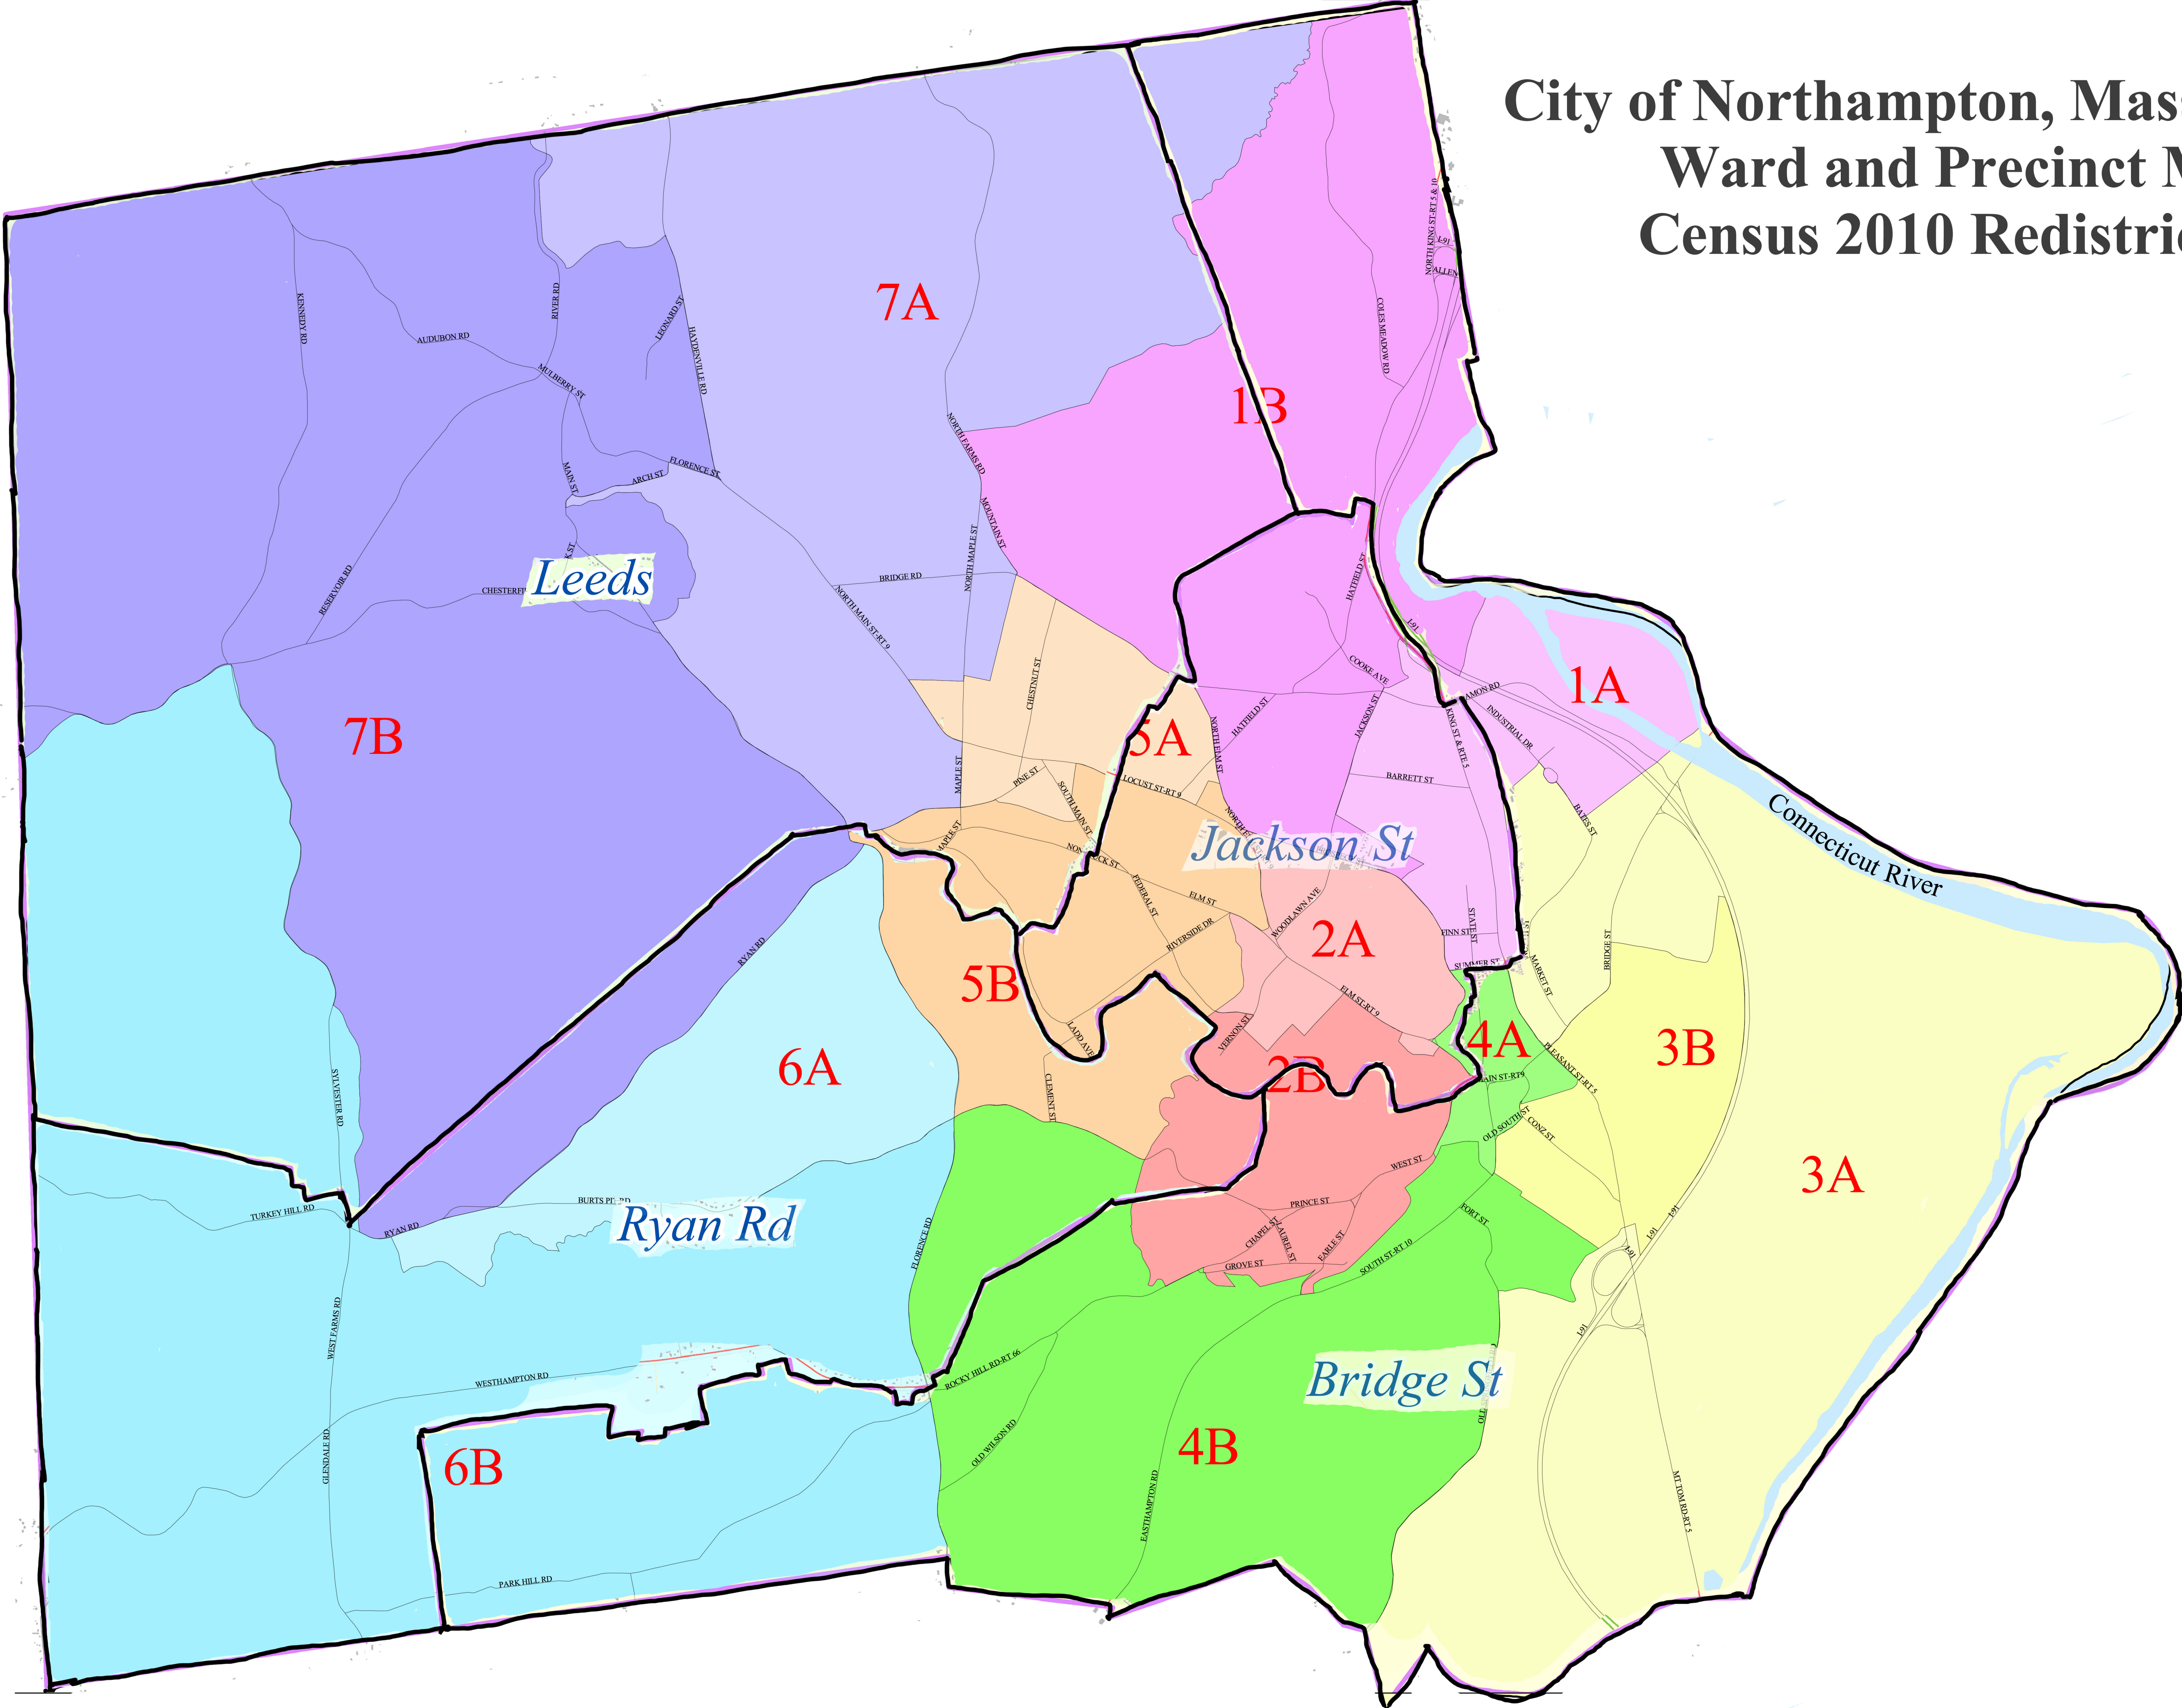

**City of Northampton, Massachusetts  
Ward and Precinct Map  
Census 2010 Redistricting**

7A

1B

*Leeds*

7B

5A

*Jackson St*

1A

Connecticut River

5B

2A

6A

2B

4A

3B

3A

*Ryan Rd*

4B

*Bridge St*

6B