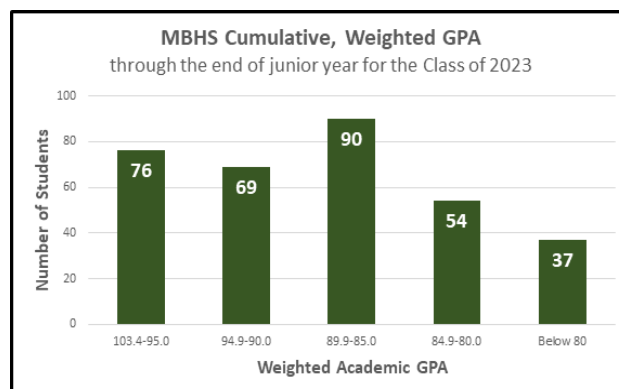

GRADING SCALE

A = 90 – 100

B = 80 – 89

C = 70 – 79

D = 65 – 69

F = Below 65

ADVANCED PLACEMENT PROGRAM

Mountain Brook High School offers 28 Advanced Placement courses. Most AP courses are reserved for juniors and seniors. In 2022, 374 students took 877 AP exams and 84% scored 3 or higher.

21% earned a score of 5

34% earned a score of 4

29% earned a score of 3

CLASS OF 2022 PROFILE

<u>Class of 2022</u>		<u>College-Bound Graduates</u>		<u>National Merit Recognition</u>	
Size of Class	323	In-State	210	Semifinalists	10
College-Bound Graduates	310	Out-of-State	100	Finalists	9
Gap Year	3	Four-Year Colleges/Universities	307	Commended	6
Transition	3	Two-Year Colleges	3		
Military	2	Number of States	23	<u>ACT Score Ranges (320 students tested)</u>	
Unknown	2	Number of In-State Colleges	14	MBHS Middle 50%	21-29
Career Education	1	Number of Out-of-State Colleges	46	MBHS Average Composite Score	24.9
College Prep School	1				
Work	1				