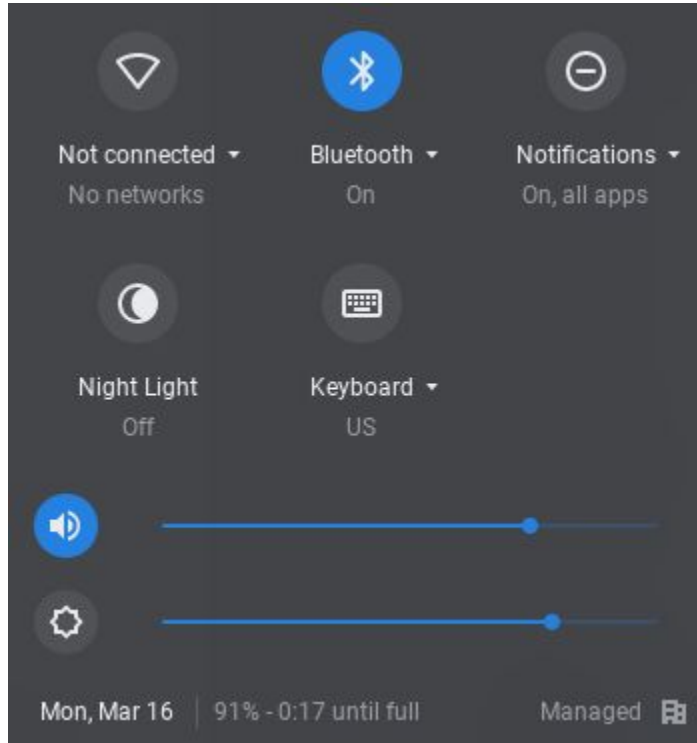

Connecting Chromebooks to WiFi

At the bottom right of the Chromebook,
click the time.

Select Not Connected

Your Chromebook will automatically look for available networks and show them to you in a list. Please select YOUR WiFi.