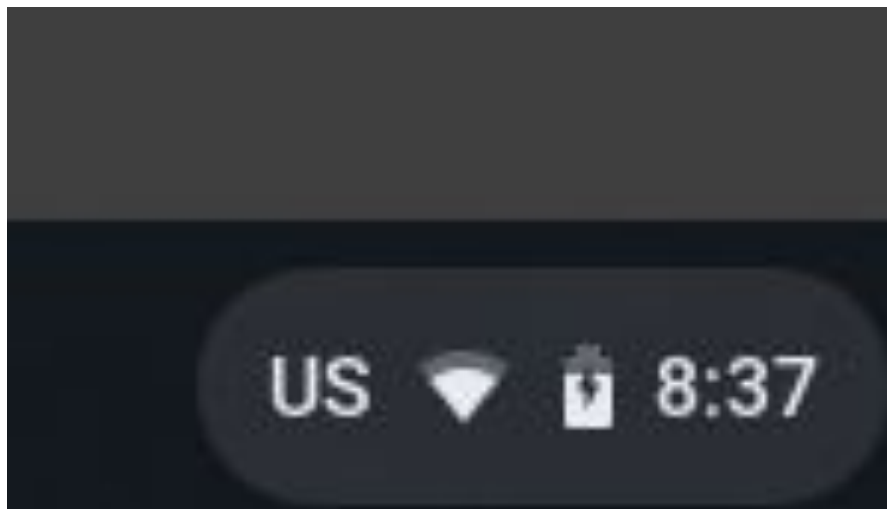

Connecting Chromebooks to WiFi

At the bottom right of the Chromebook,
click the time.

Select Not Connected

Your Chromebook will automatically look for available networks and show them to you in a list. Please select YOUR WiFi.