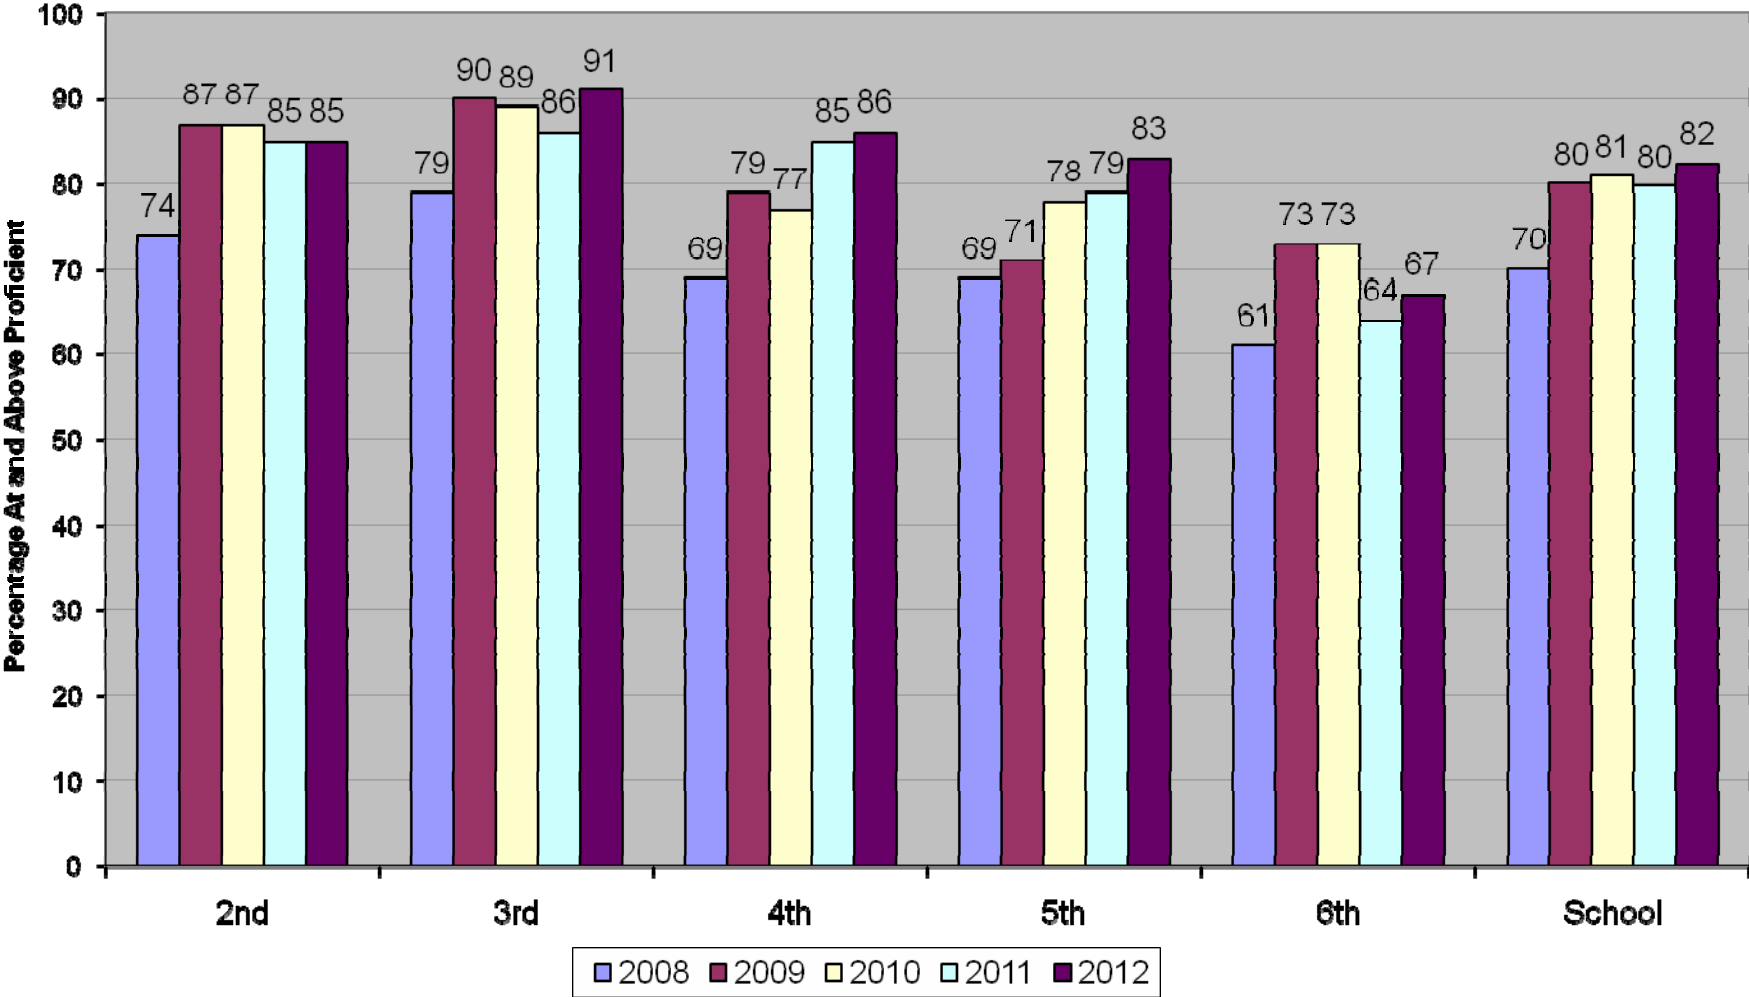

Macy Elementary School Mathematics Percentage At and Above Proficient