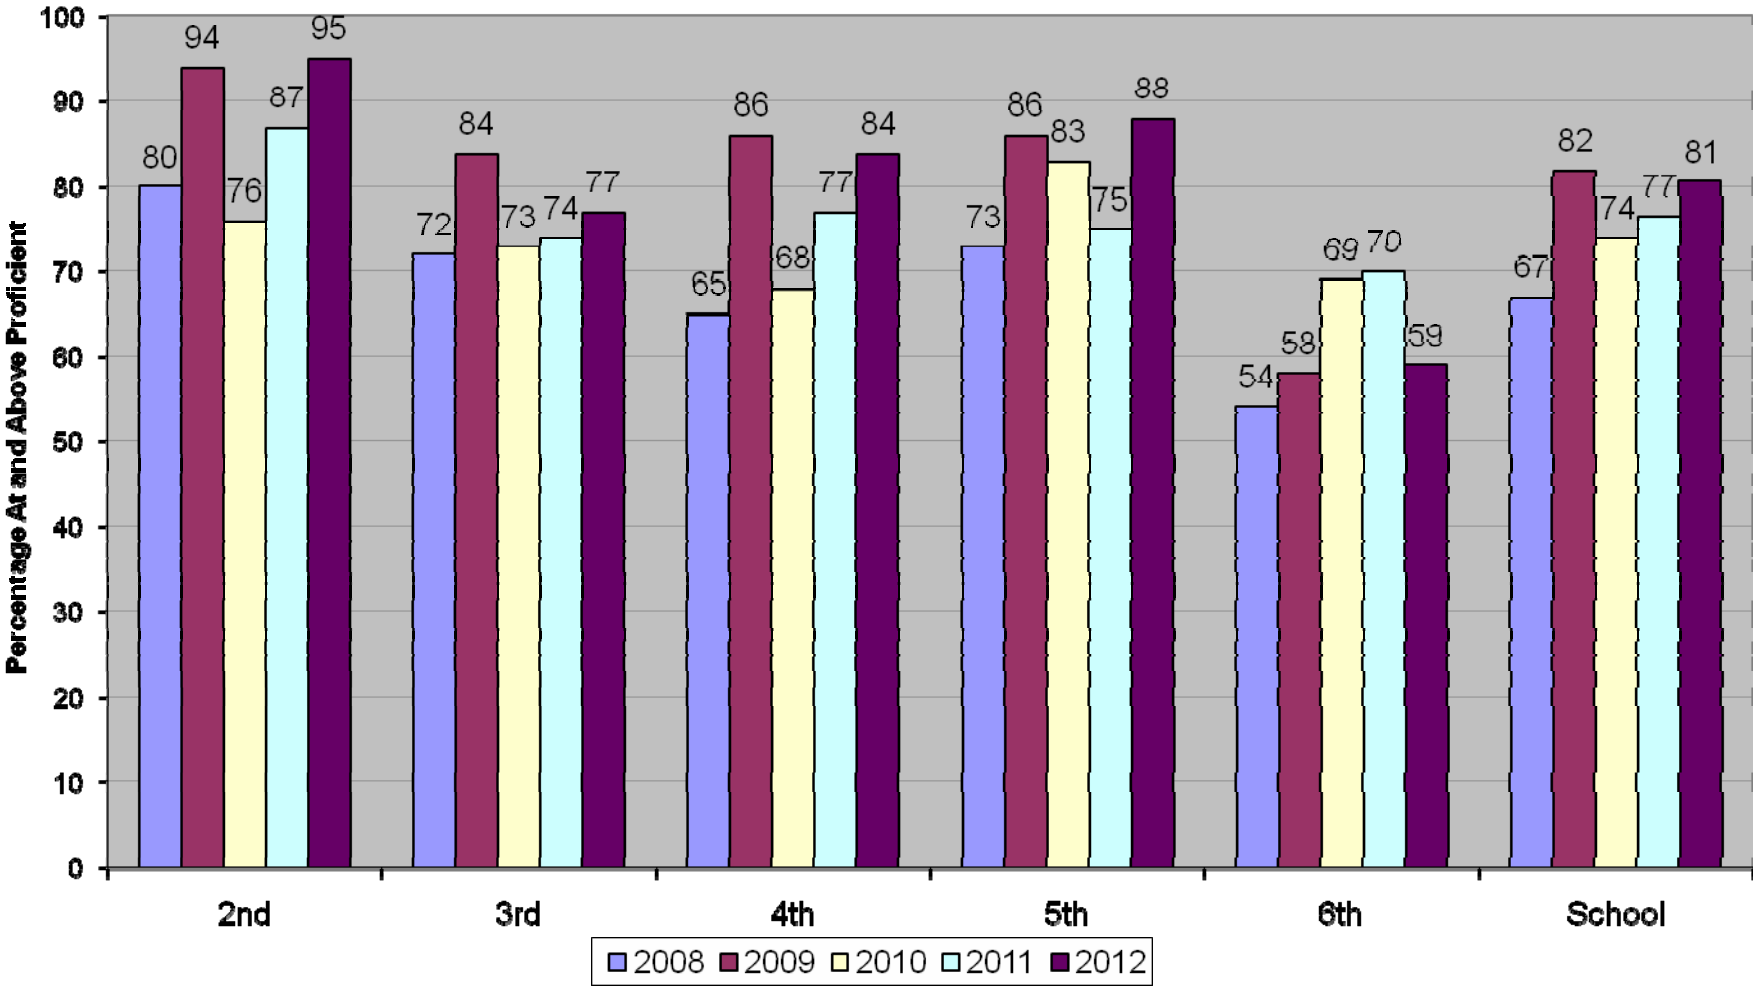

Meadow Green Elementary School Mathematics Percentage At and Above Proficient