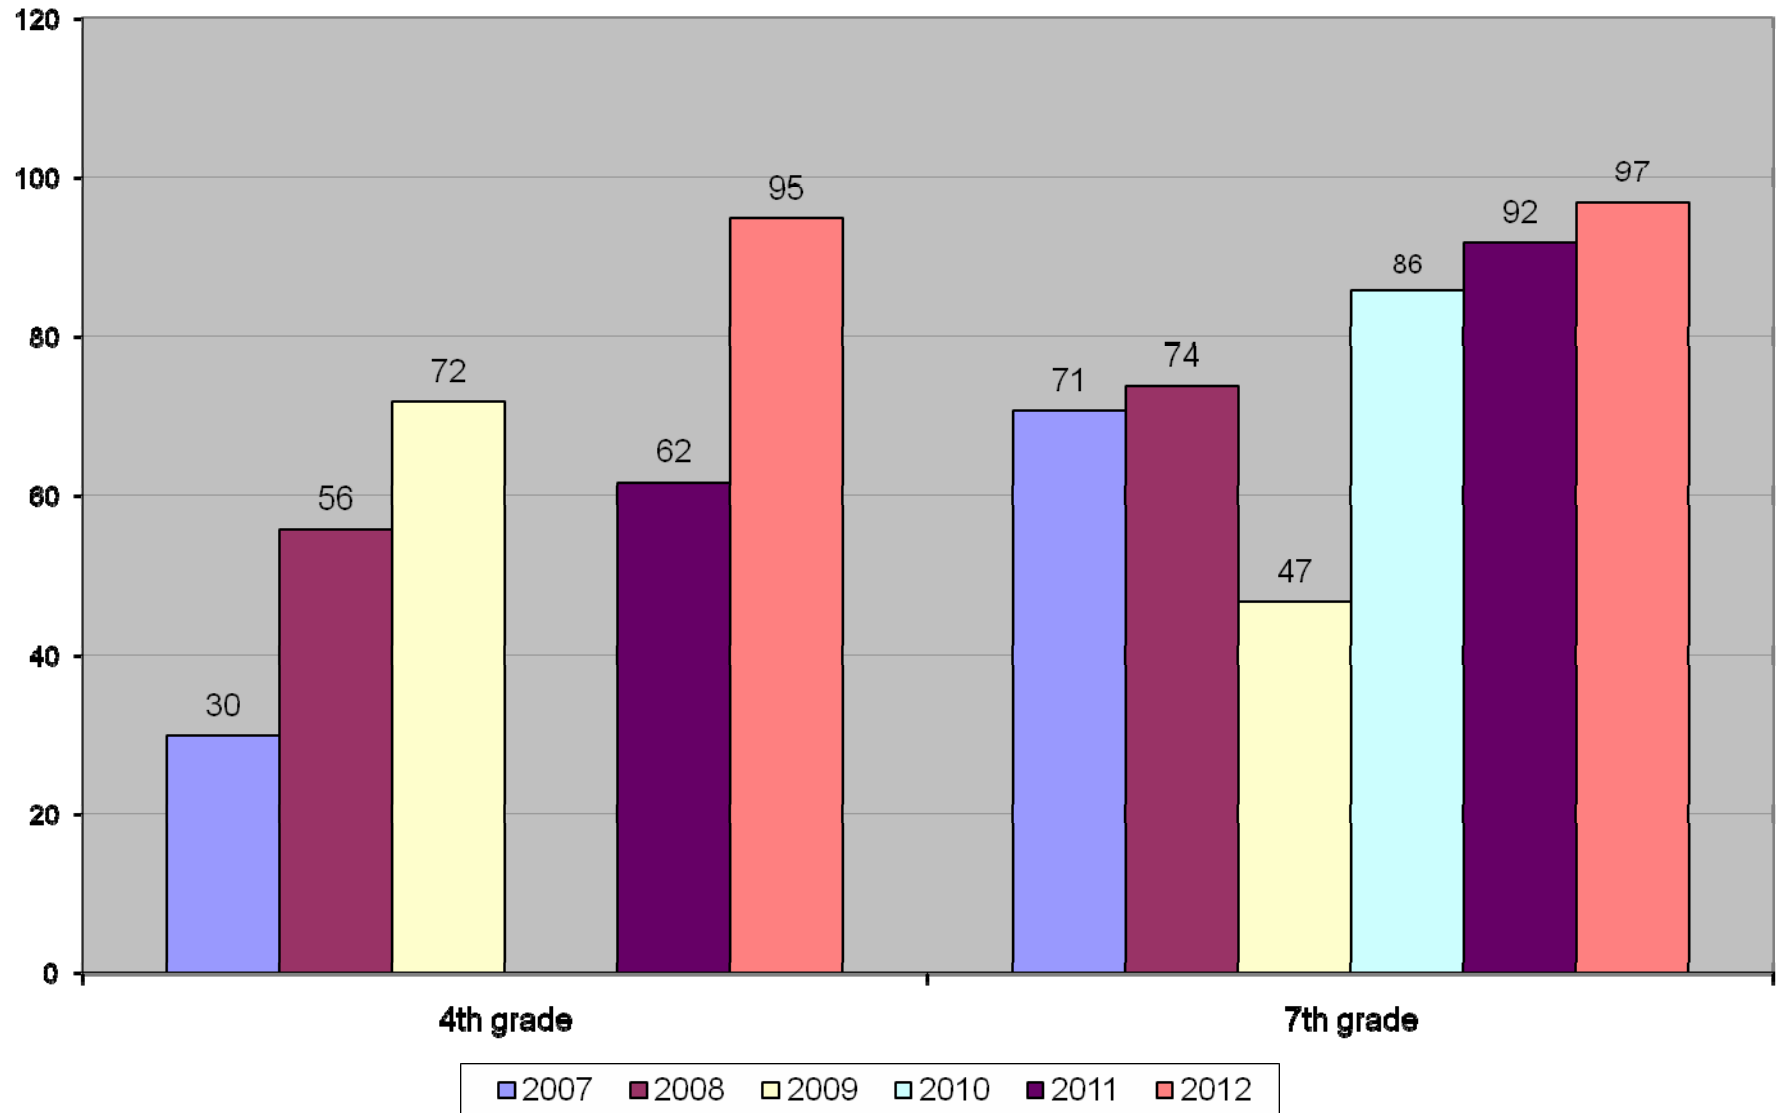

Lowell Joint School District 4th and 7th Grade CST Writing Percent At and Above Proficient