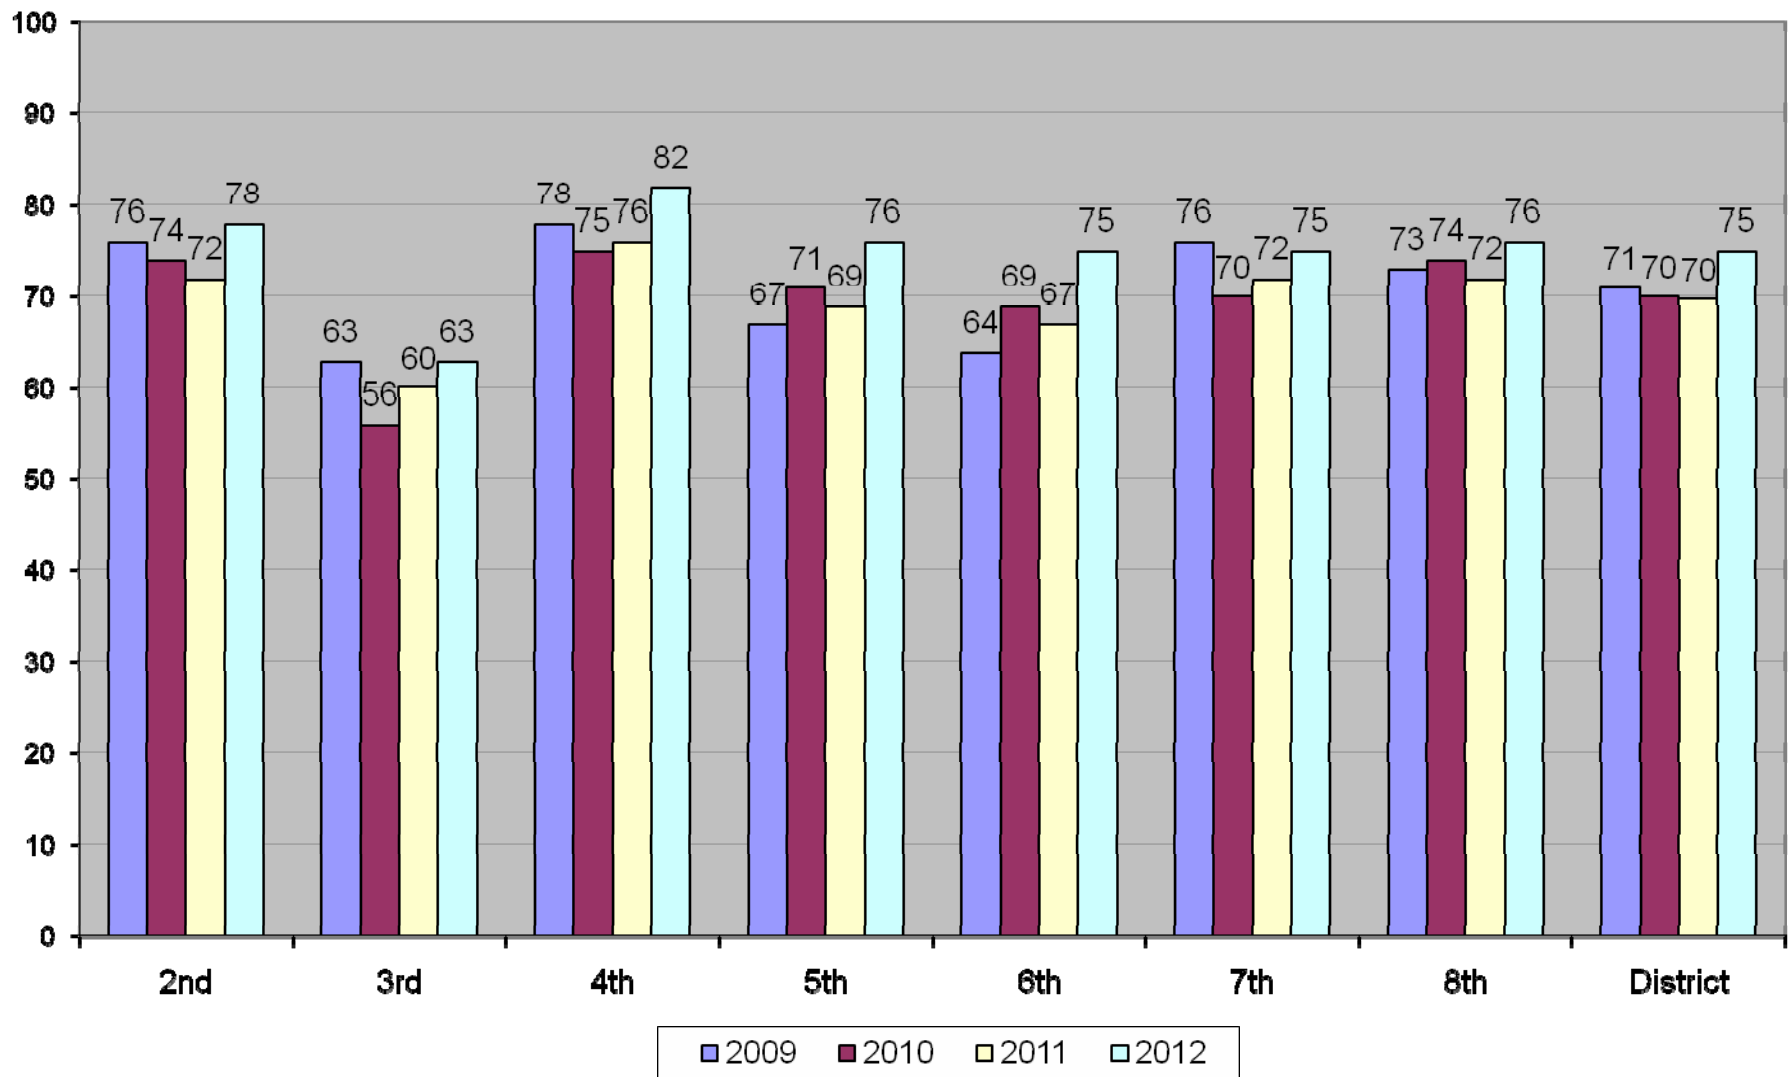

Lowell Joint School District

CST Results 2012

Board Presentation September 4, 2012

English/Language Arts

Lowell Joint School District CST English/Language Arts Percent At and Above Proficient by Grade Level