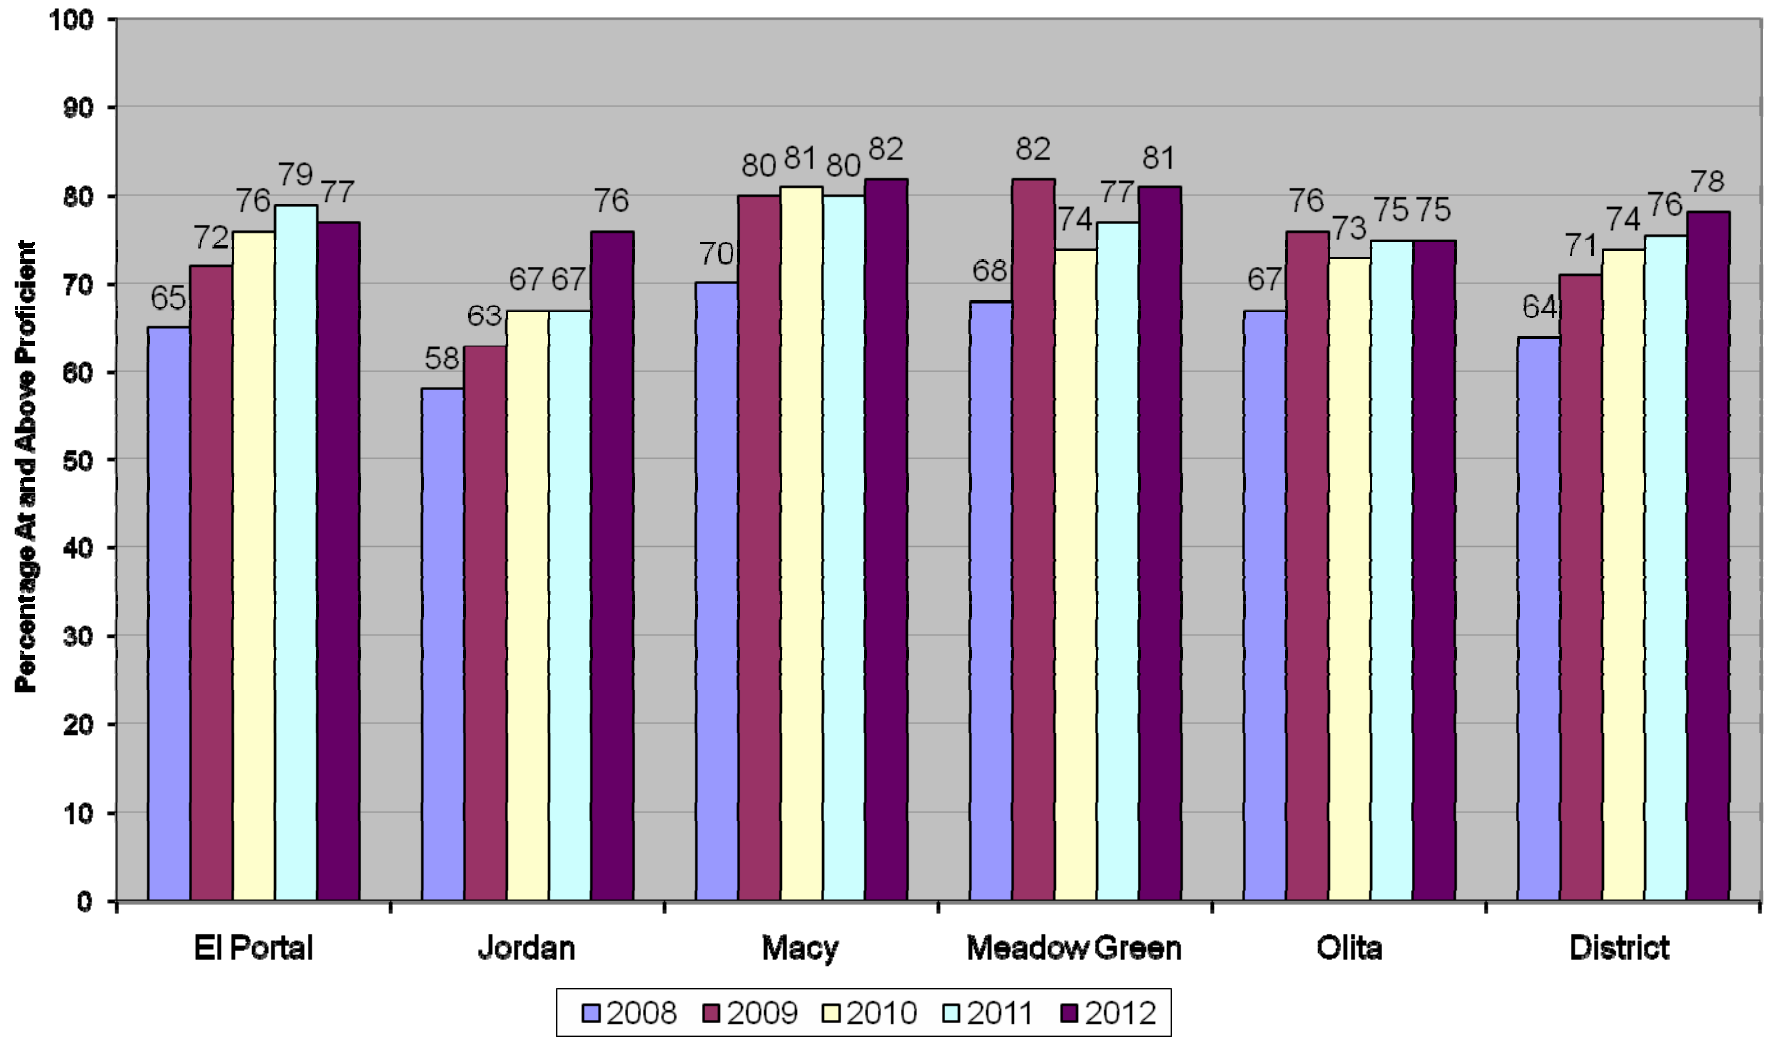

Lowell Joint School District Mathematics At and Above Proficient By School