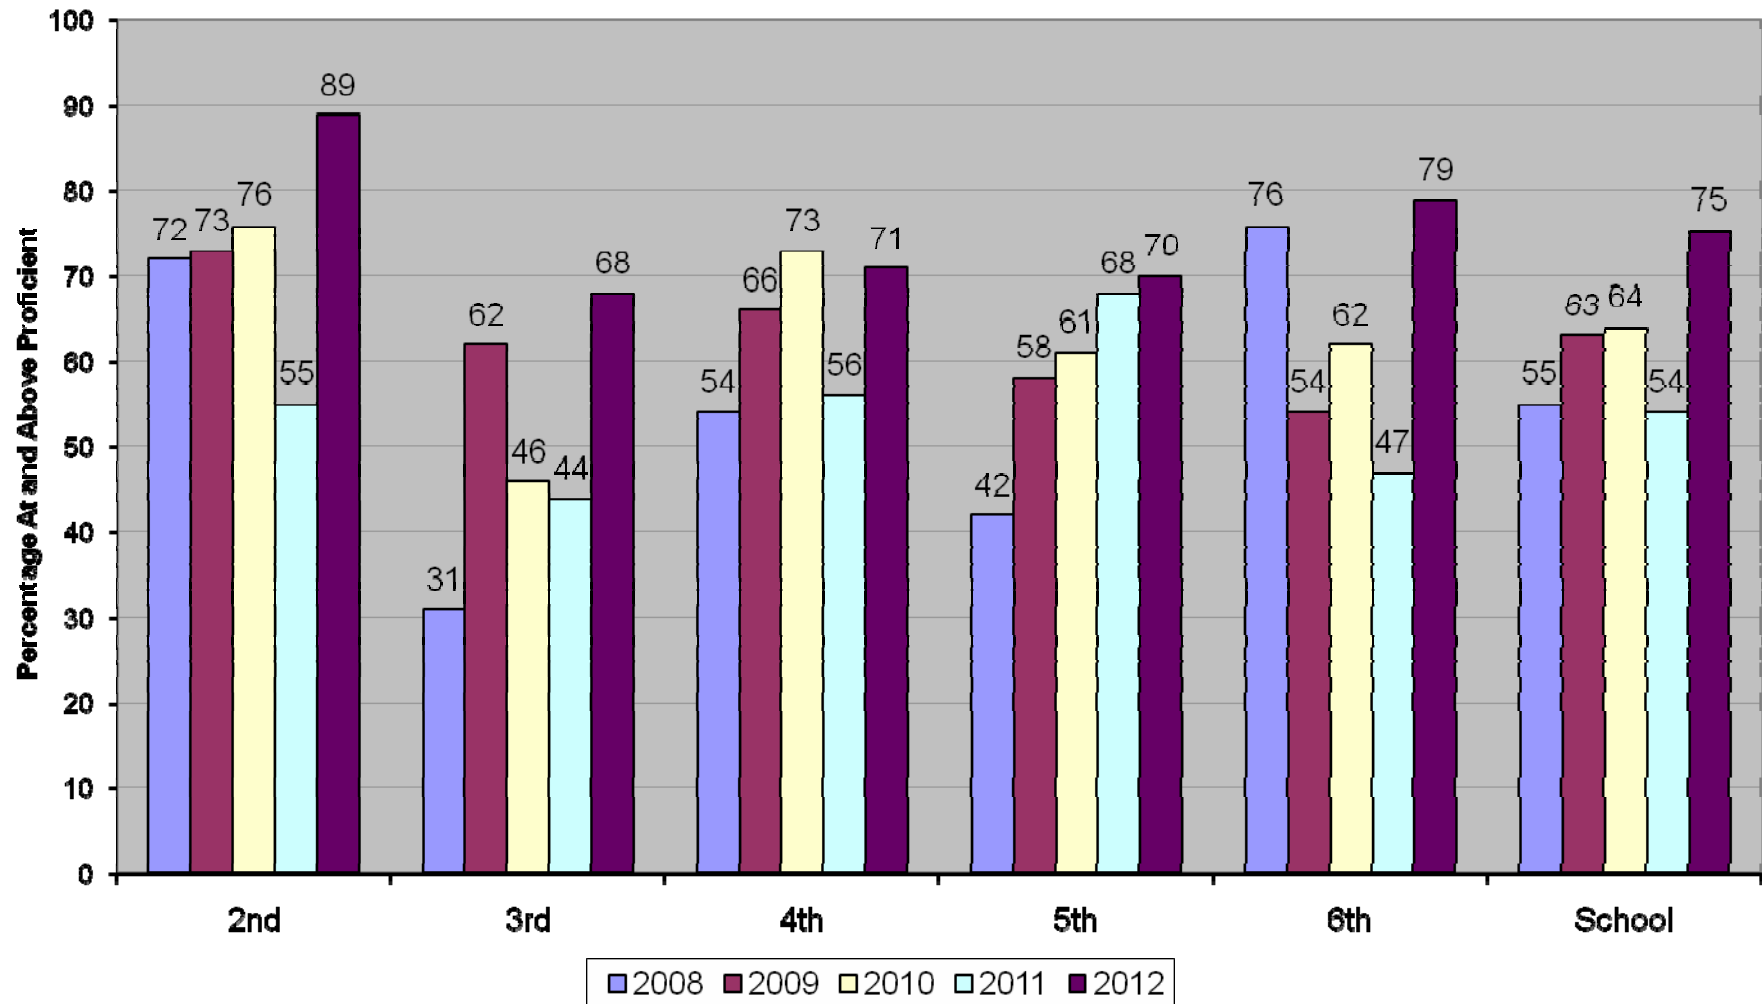

Jordan Elementary School English/Language Arts Percentage At and Above Proficient