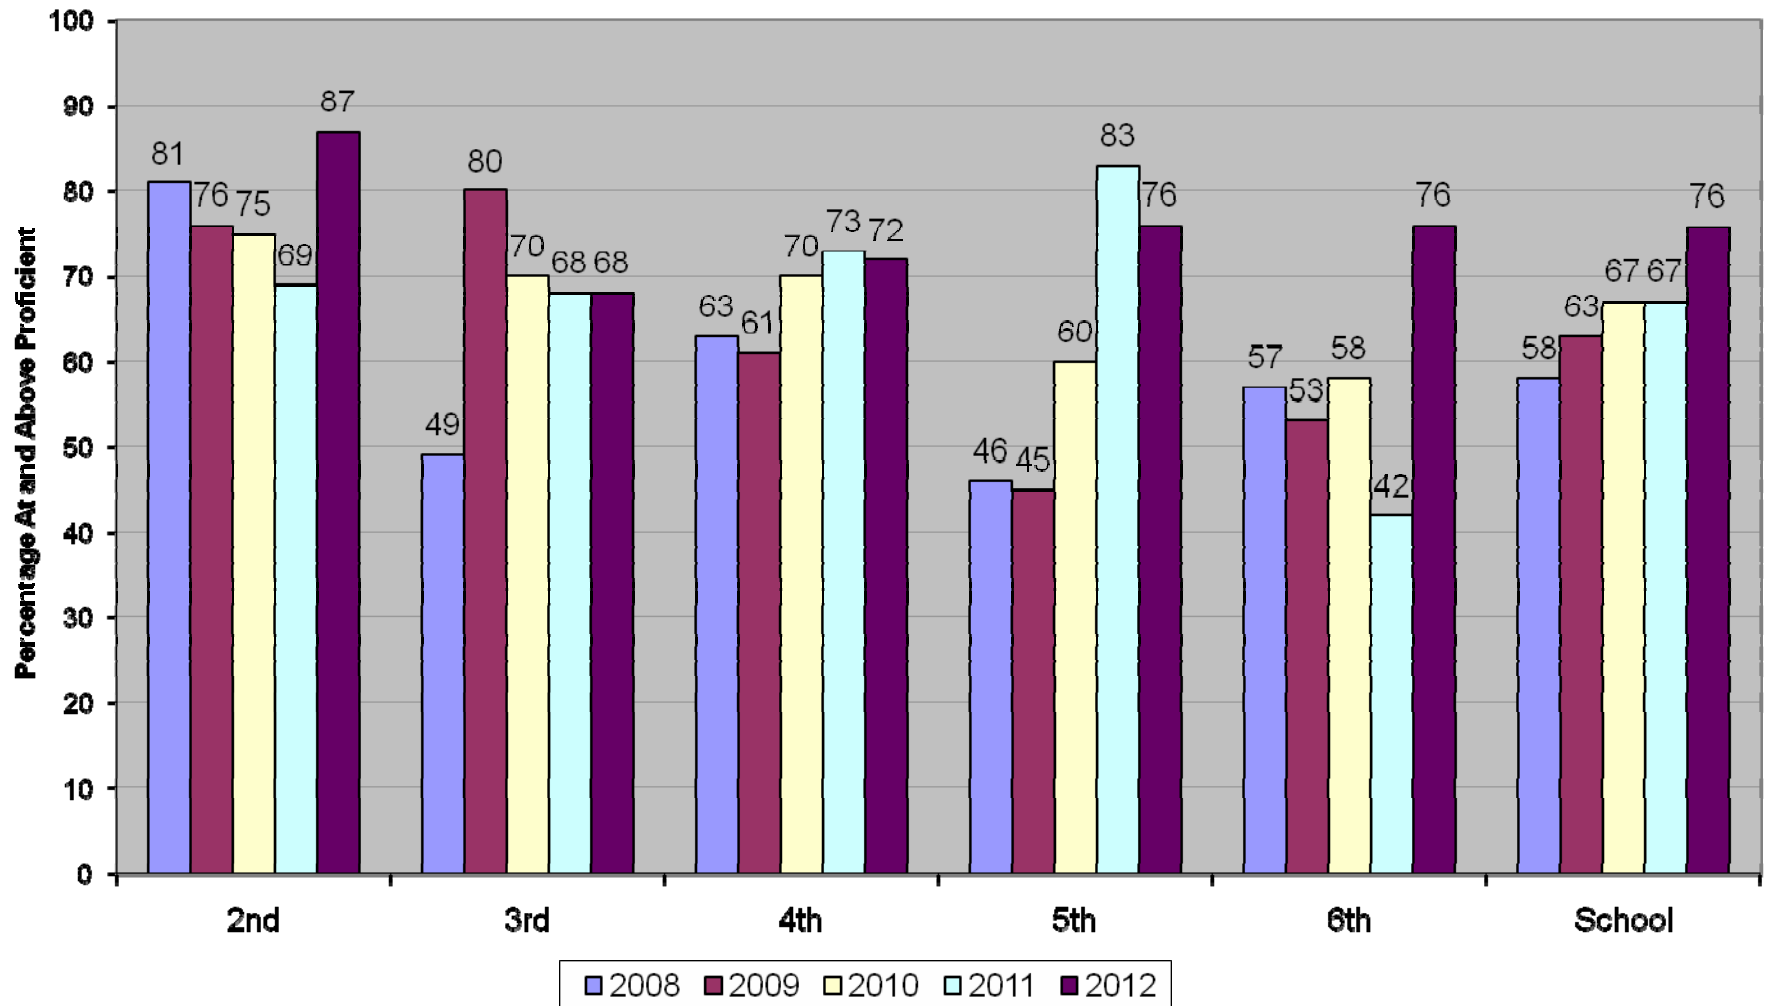

Jordan Elementary School Mathematics Percentage At and Above Proficient