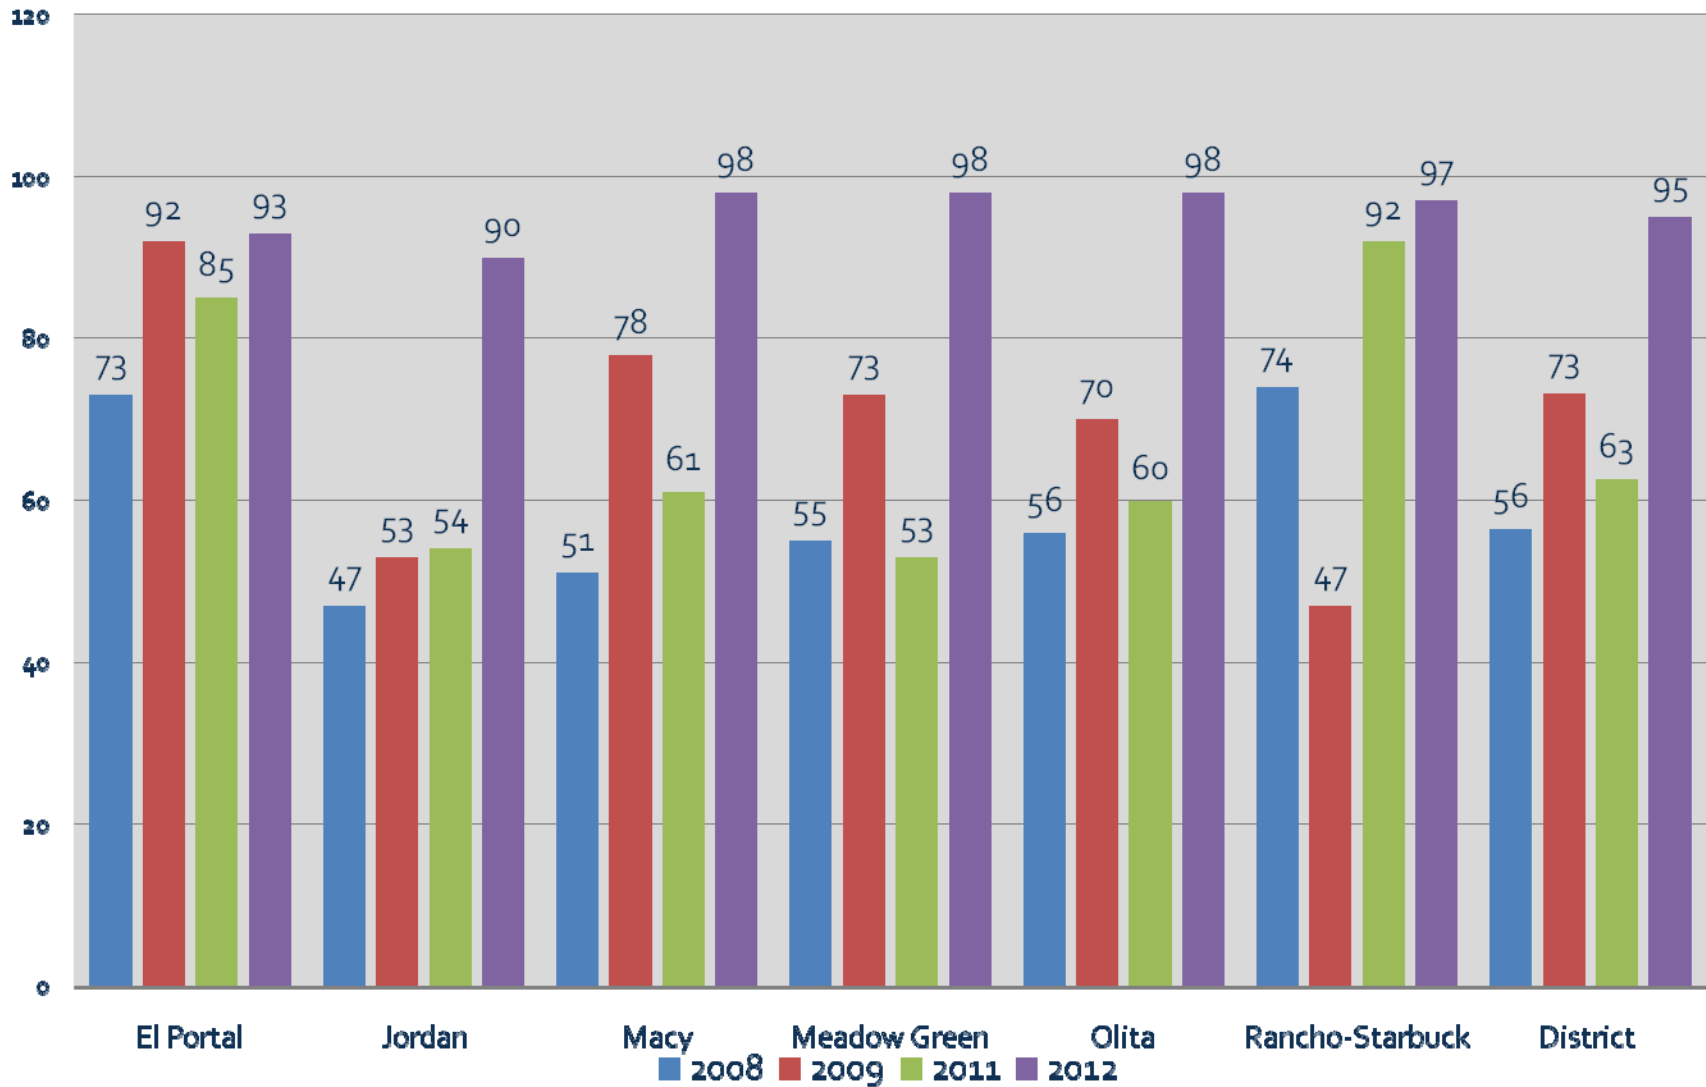

Lowell Joint School District CST Fourth Grade Writing Percentage of Students Scoring At and Above Proficient