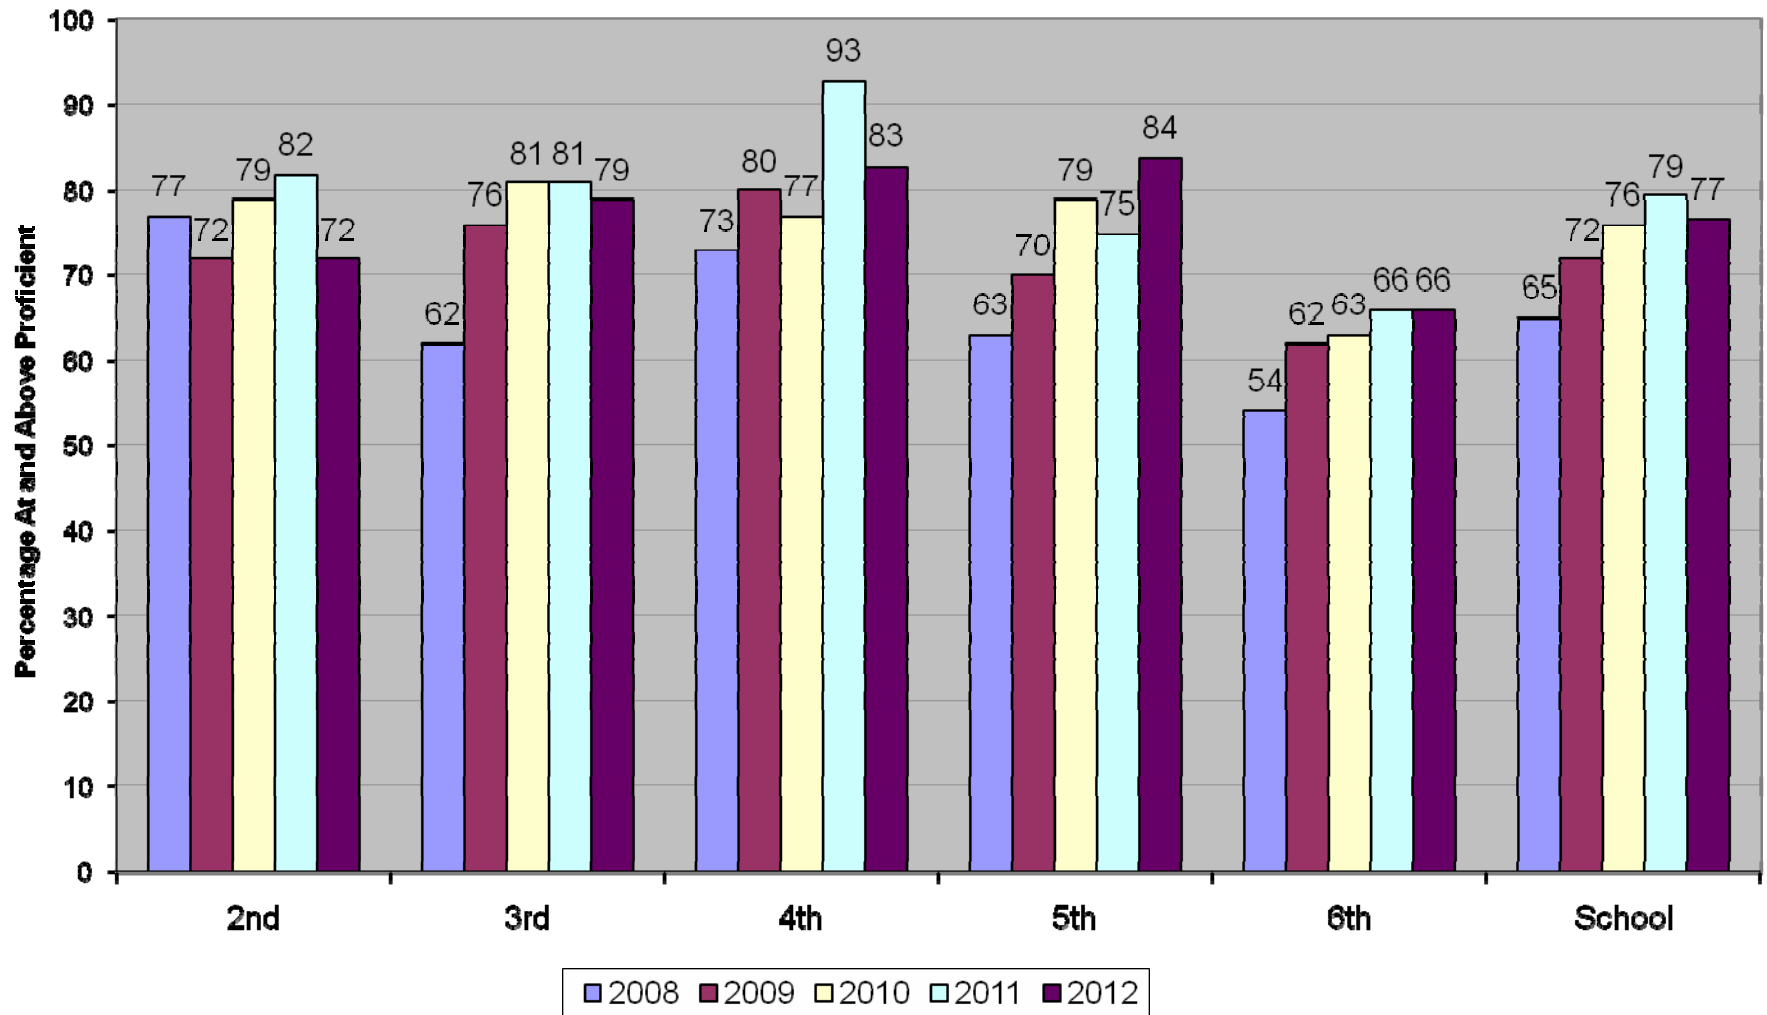

Mathematics

Lowell Joint School District Math CST Scores Percent At and Above Proficient By Grade Level

Lowell Joint School District Mathematics At and Above Proficient By School

El Portal Elementary School Mathematics Percent At and Above Proficient