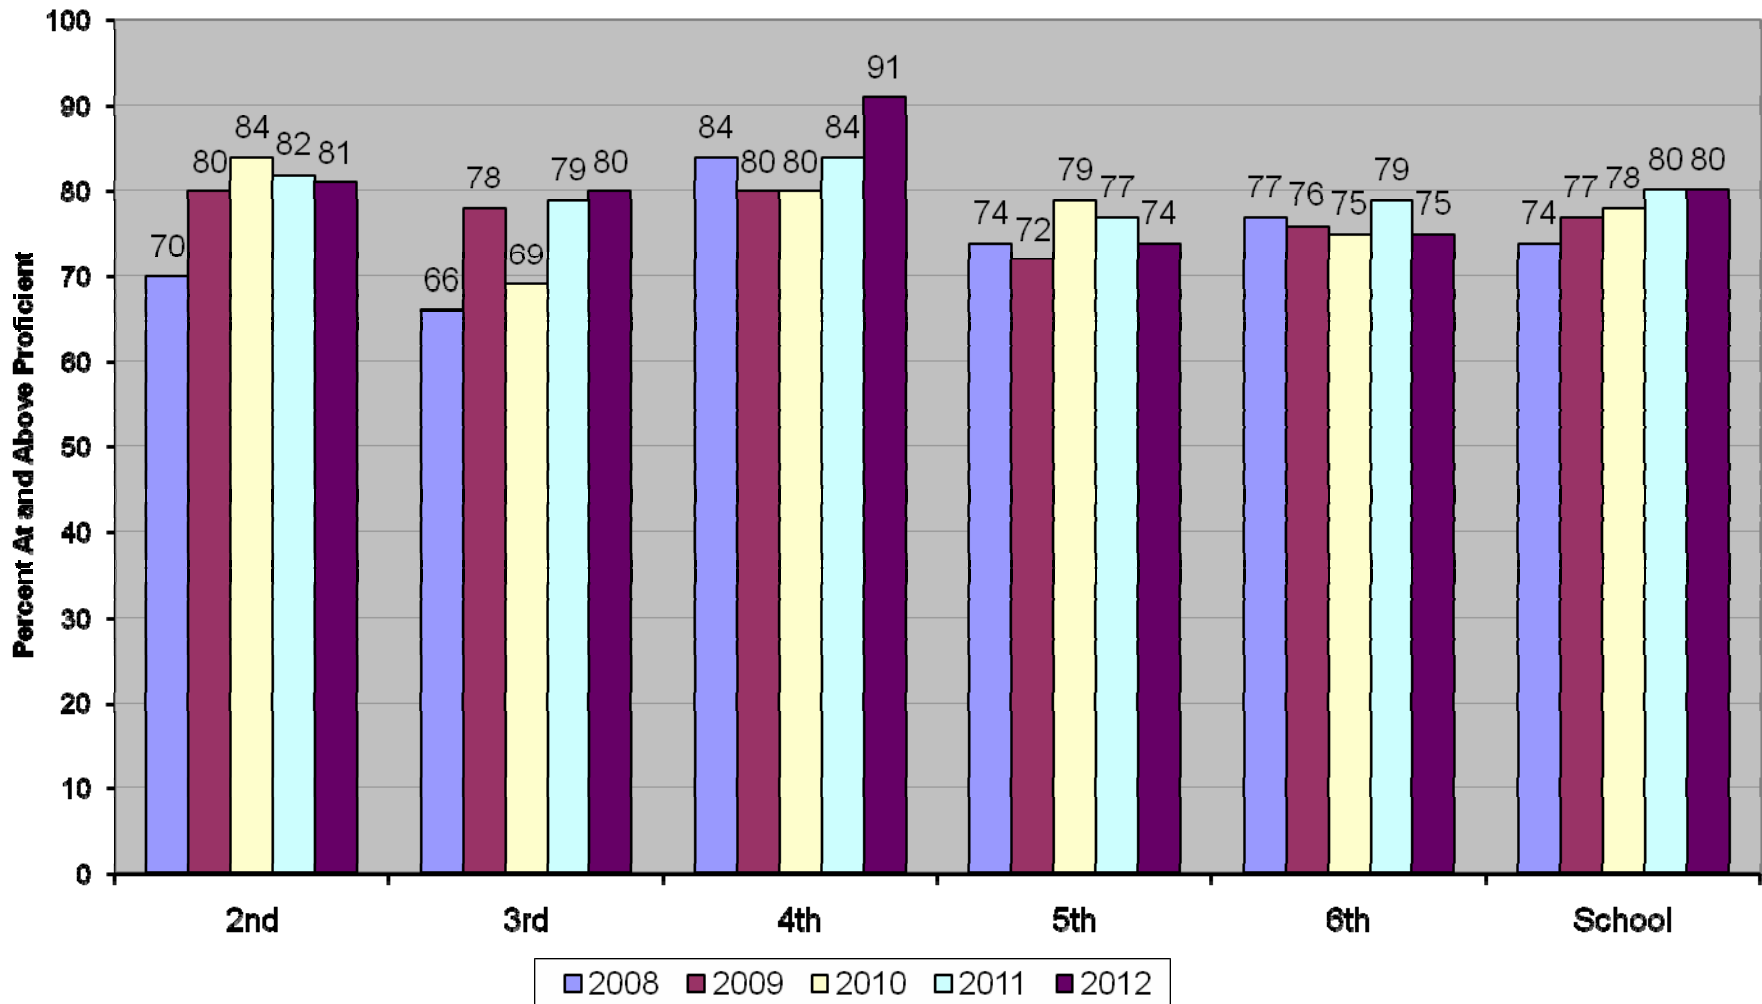

Macy Elementary School English/Language Arts Percentage At and Above Proficient