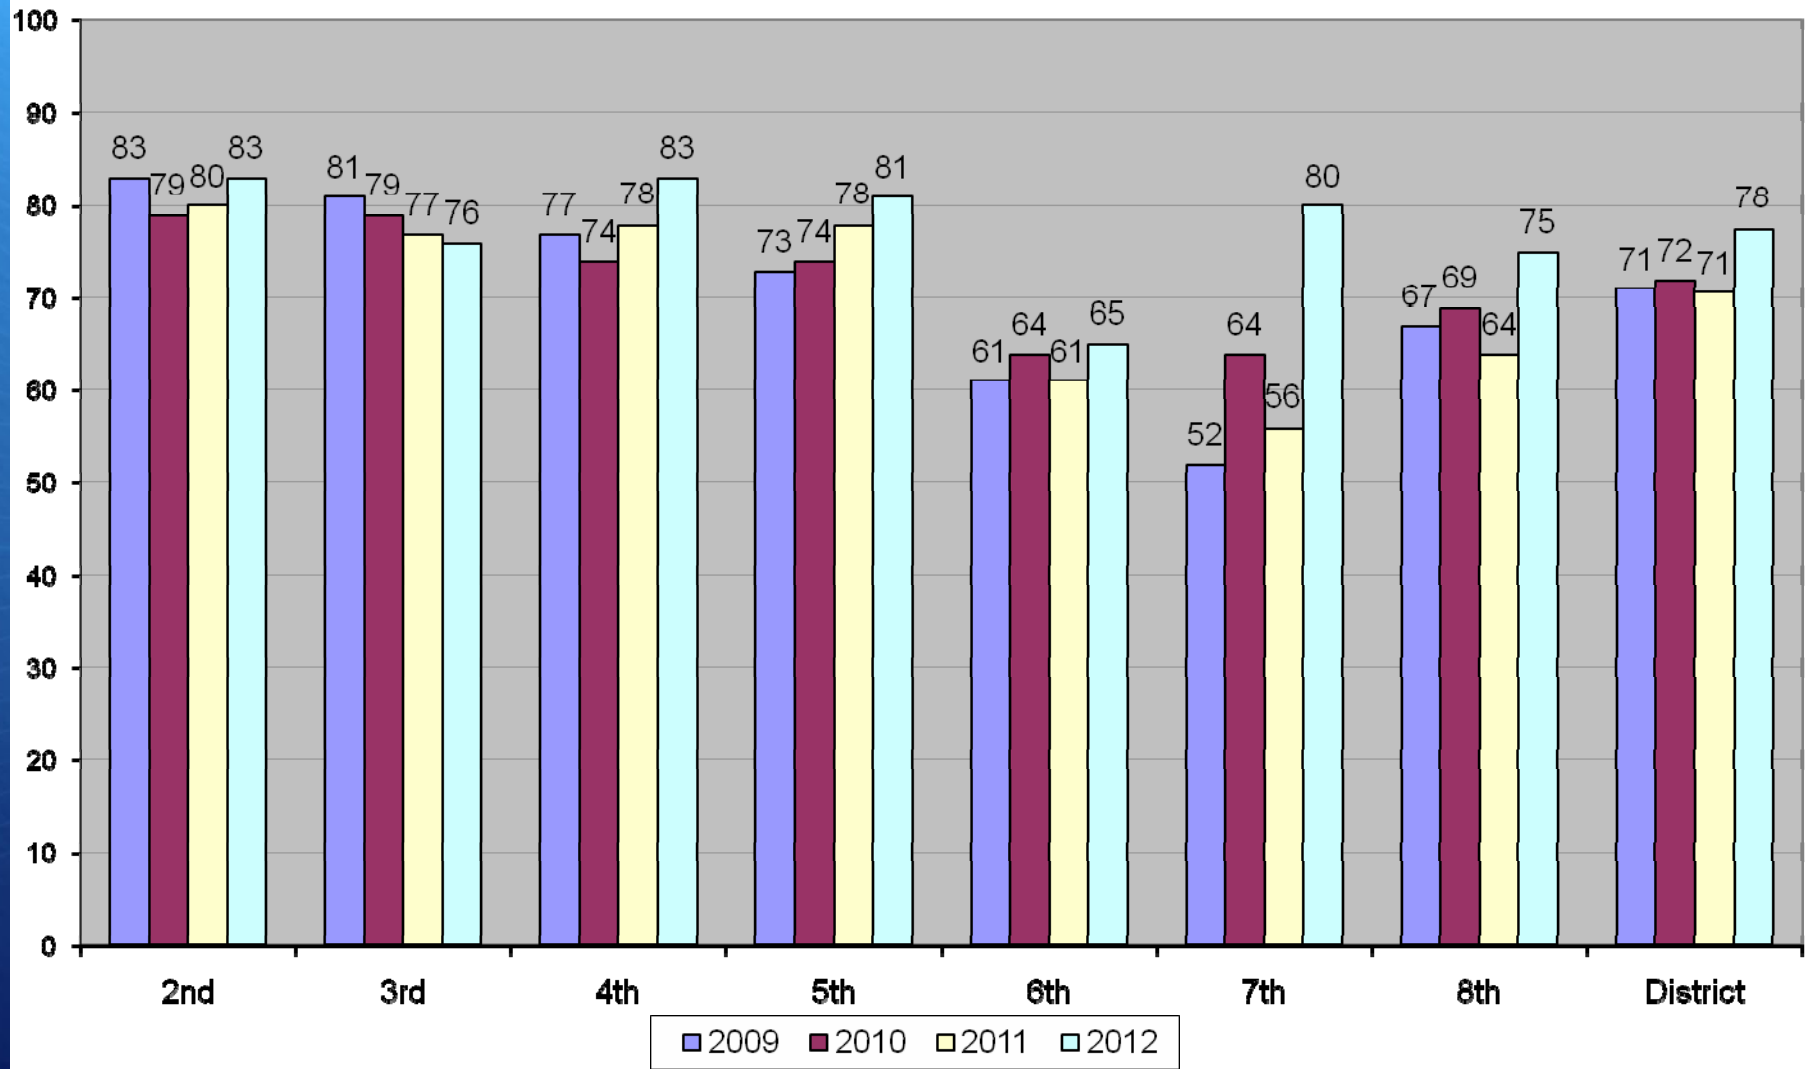

Lowell Joint School District Math CST Scores Percent At and Above Proficient By Grade Level