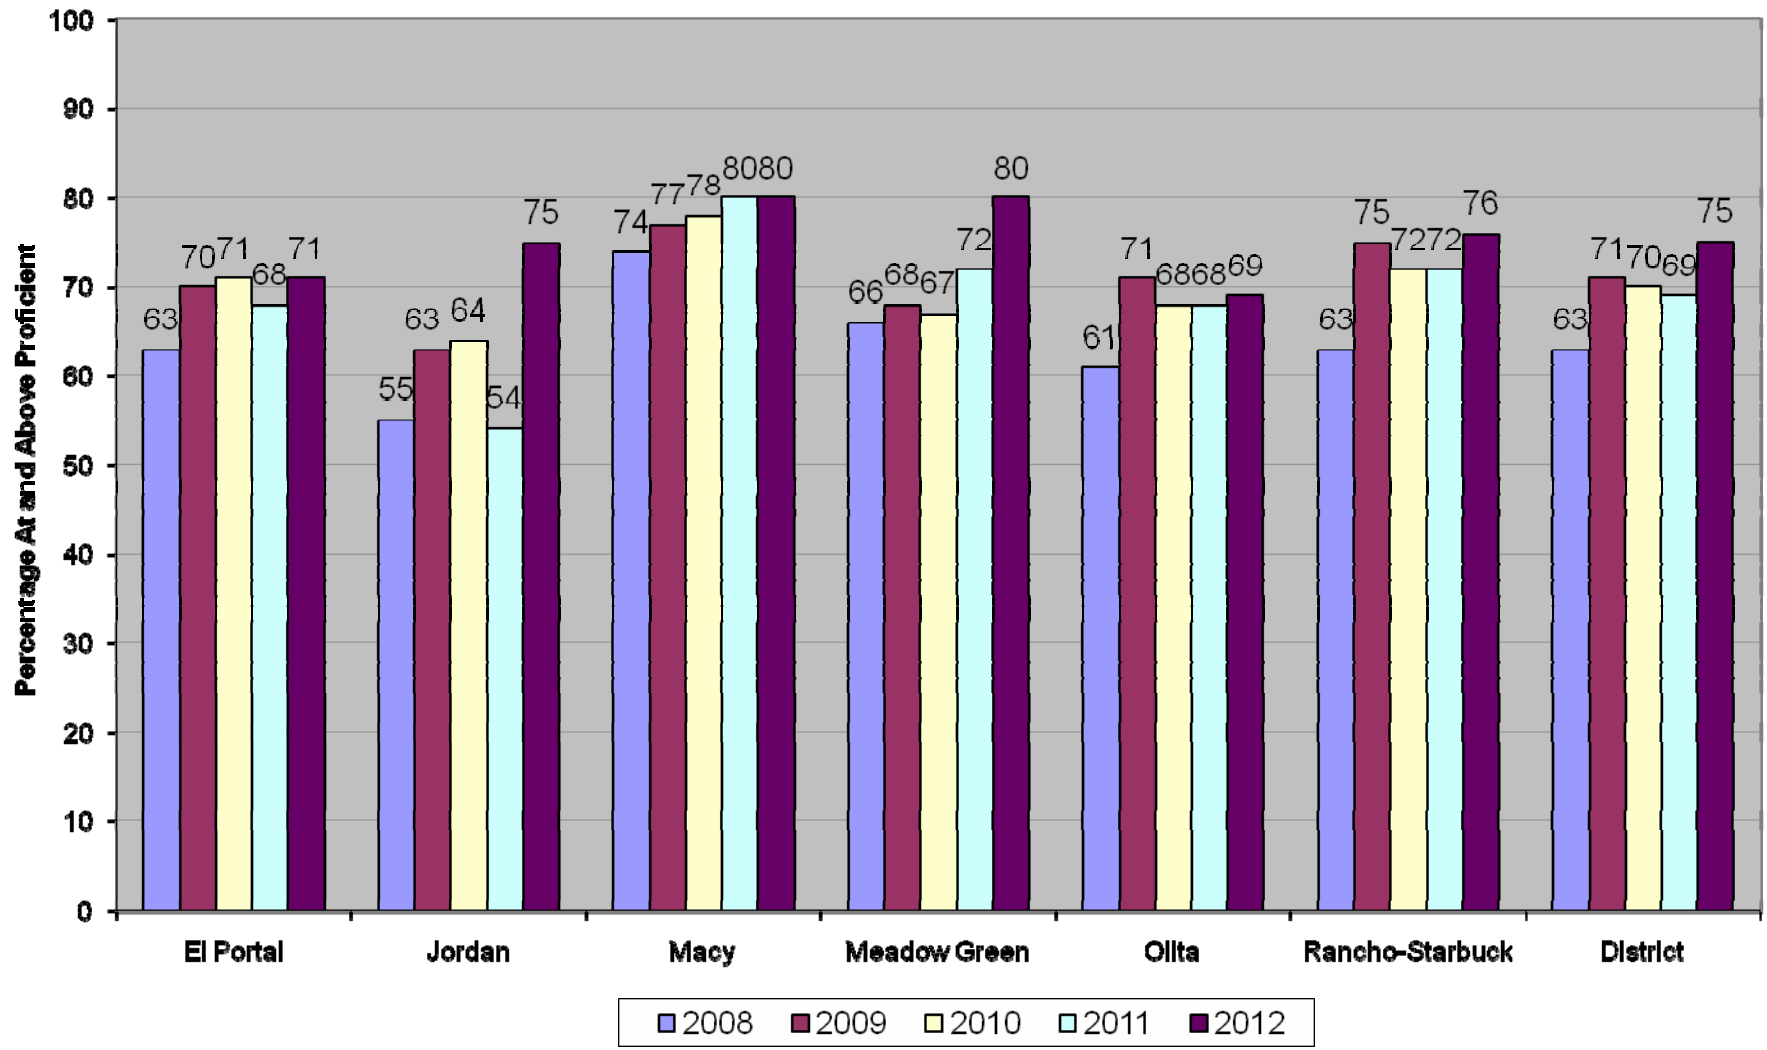

Lowell Joint School District English/Language Arts CST Percent At and Above Proficient By School