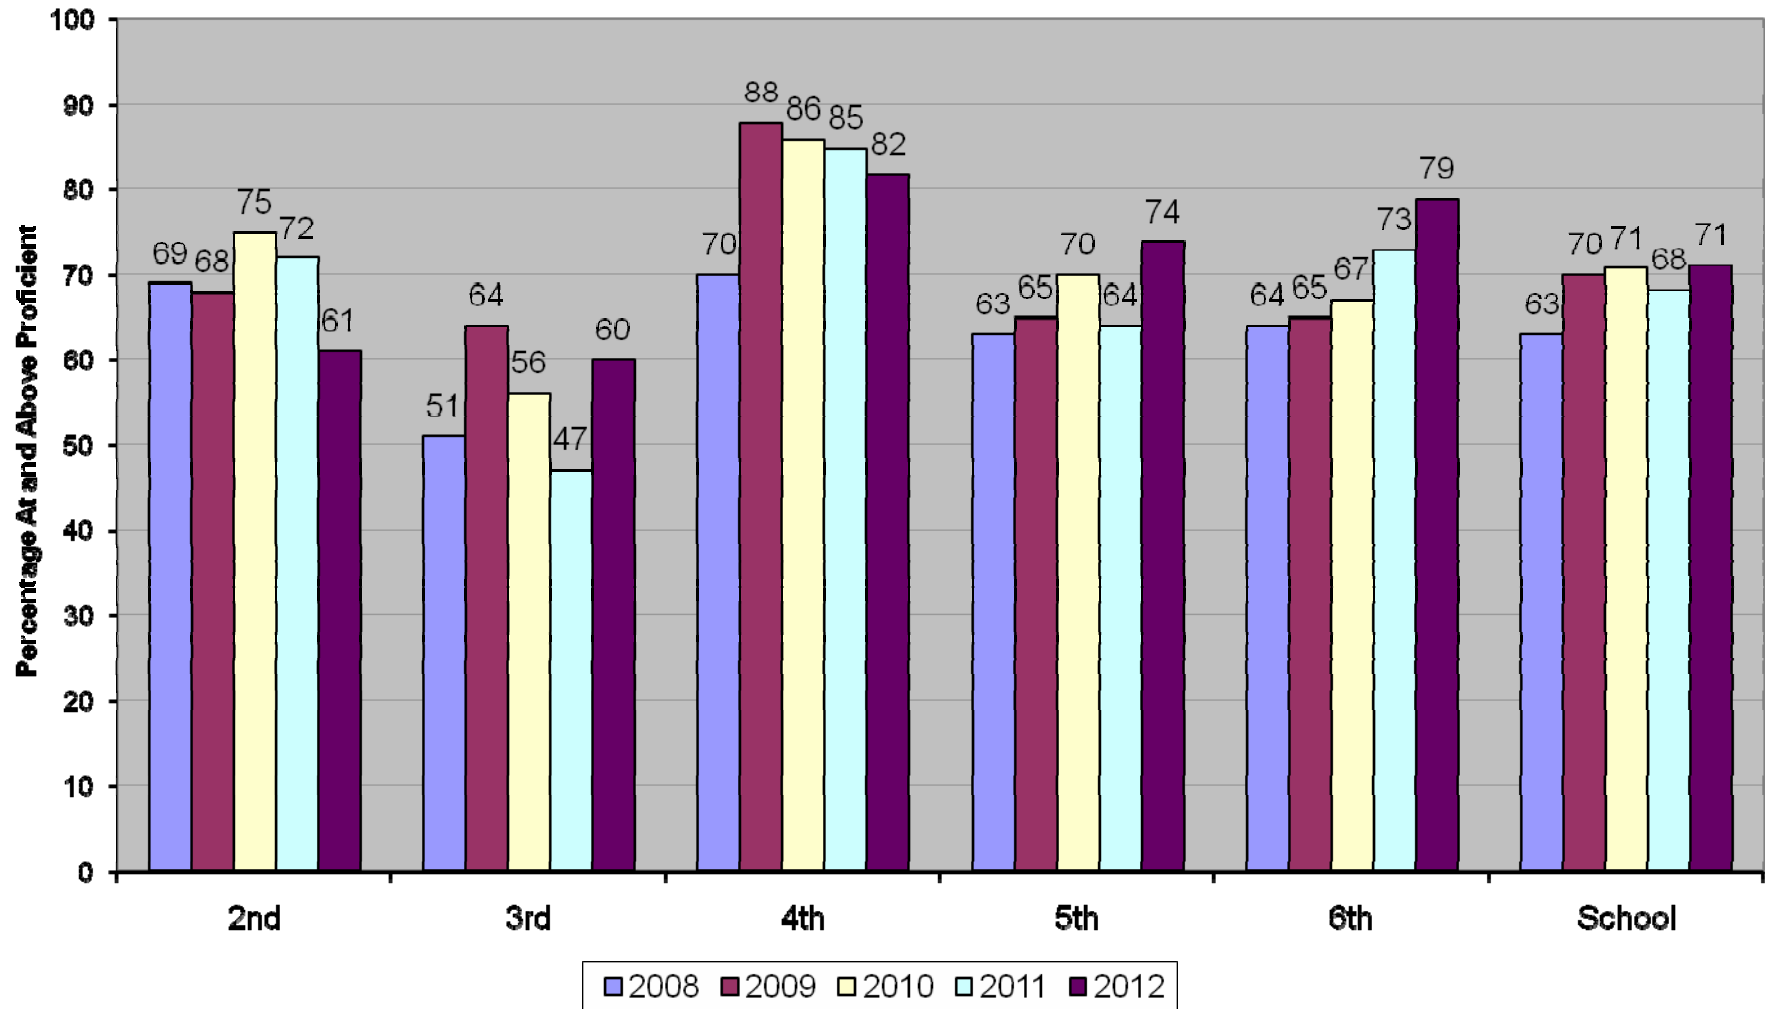

El Portal Elementary School English/Language Arts Percent At and Above Proficient