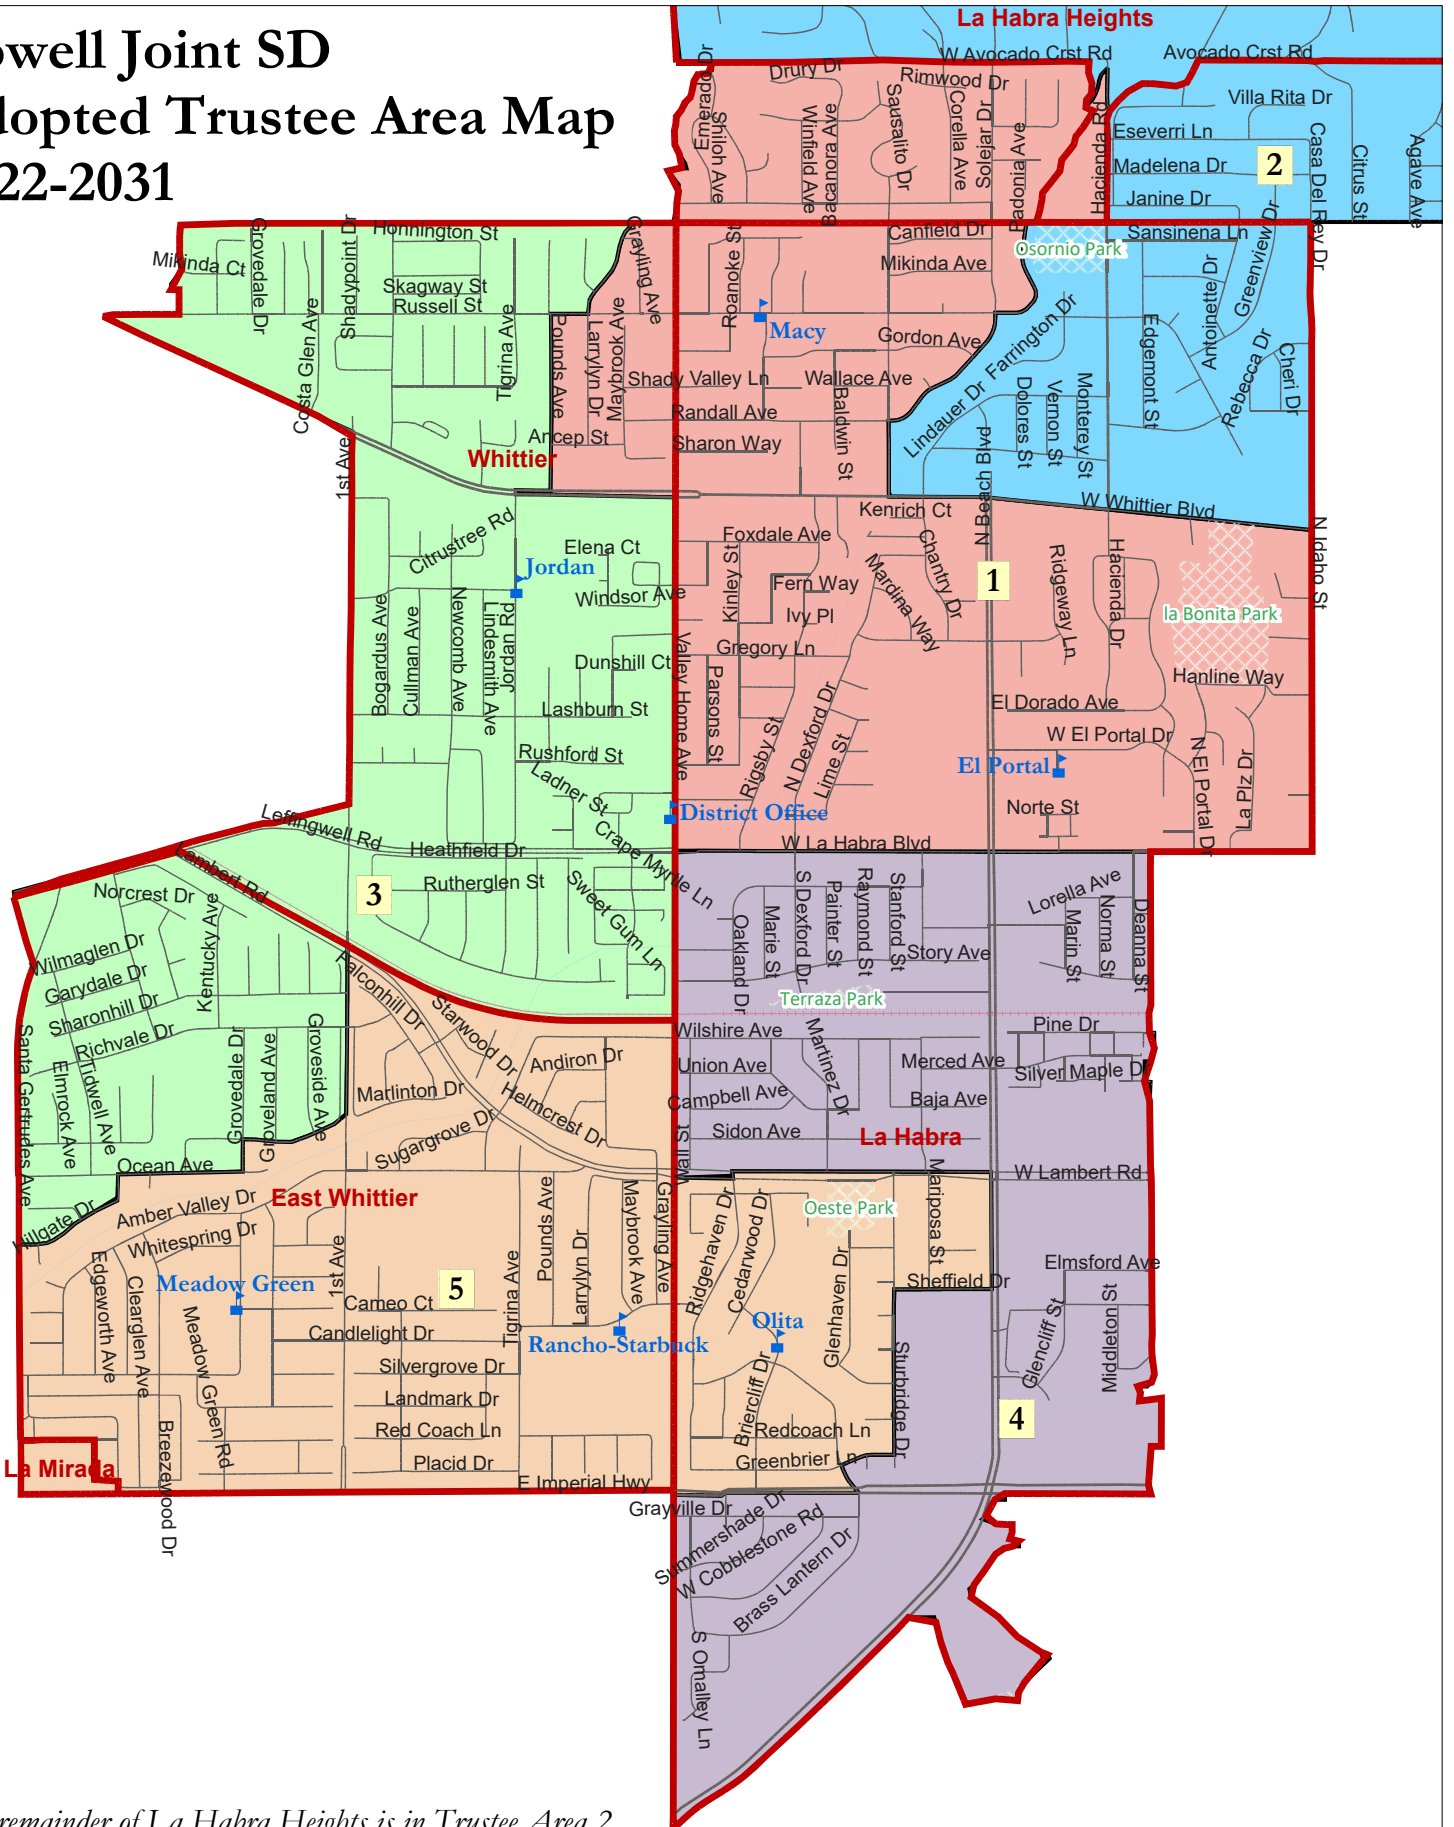

Lowell Joint SD Adopted Trustee Area Map 2022-2031

The remainder of La Habra Heights is in Trustee Area 2