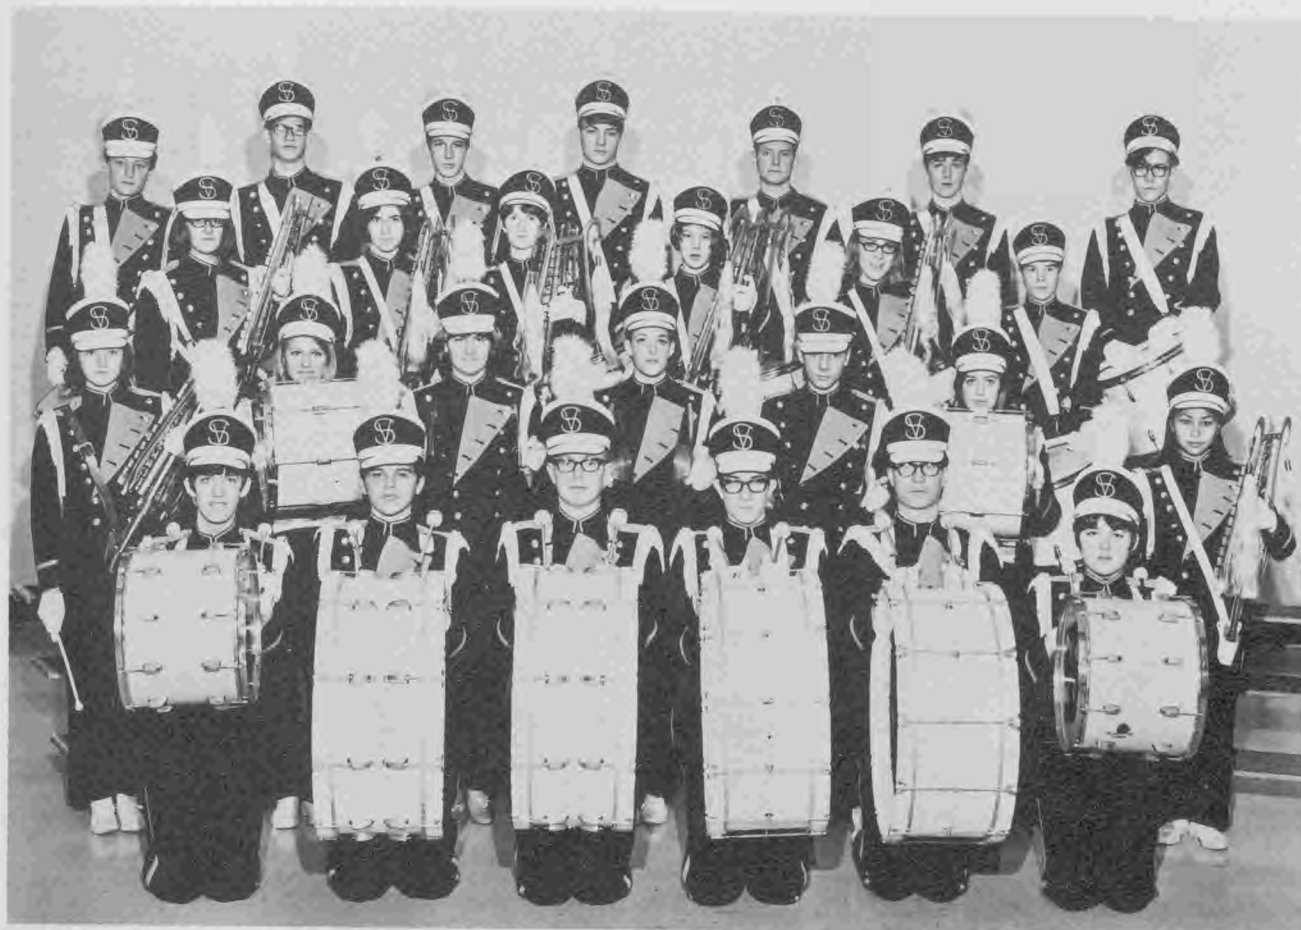

Front row, left to right: Joy Wadley, Laurence Leonhardt, Steven Seamons, Richard Humpherys, Bruce Allen, Vicki Peterson. Row two: Denise Yeates, Fran Maurer, Pam Spuhler, Claudia Lee, Mark Willams, Cathy Rich, Susan Salcedo. Row three: Amber Drury, Nancy Humpherys, Raelene Richman, Gaylene Phippen, Margaret Mendenhall, Cort Johnson. Row four: Joey Creech, Paul France, Steven Webb, Rodney Johnson, Kenneth Scott, Reed Ernstrom, Ted Bateman.