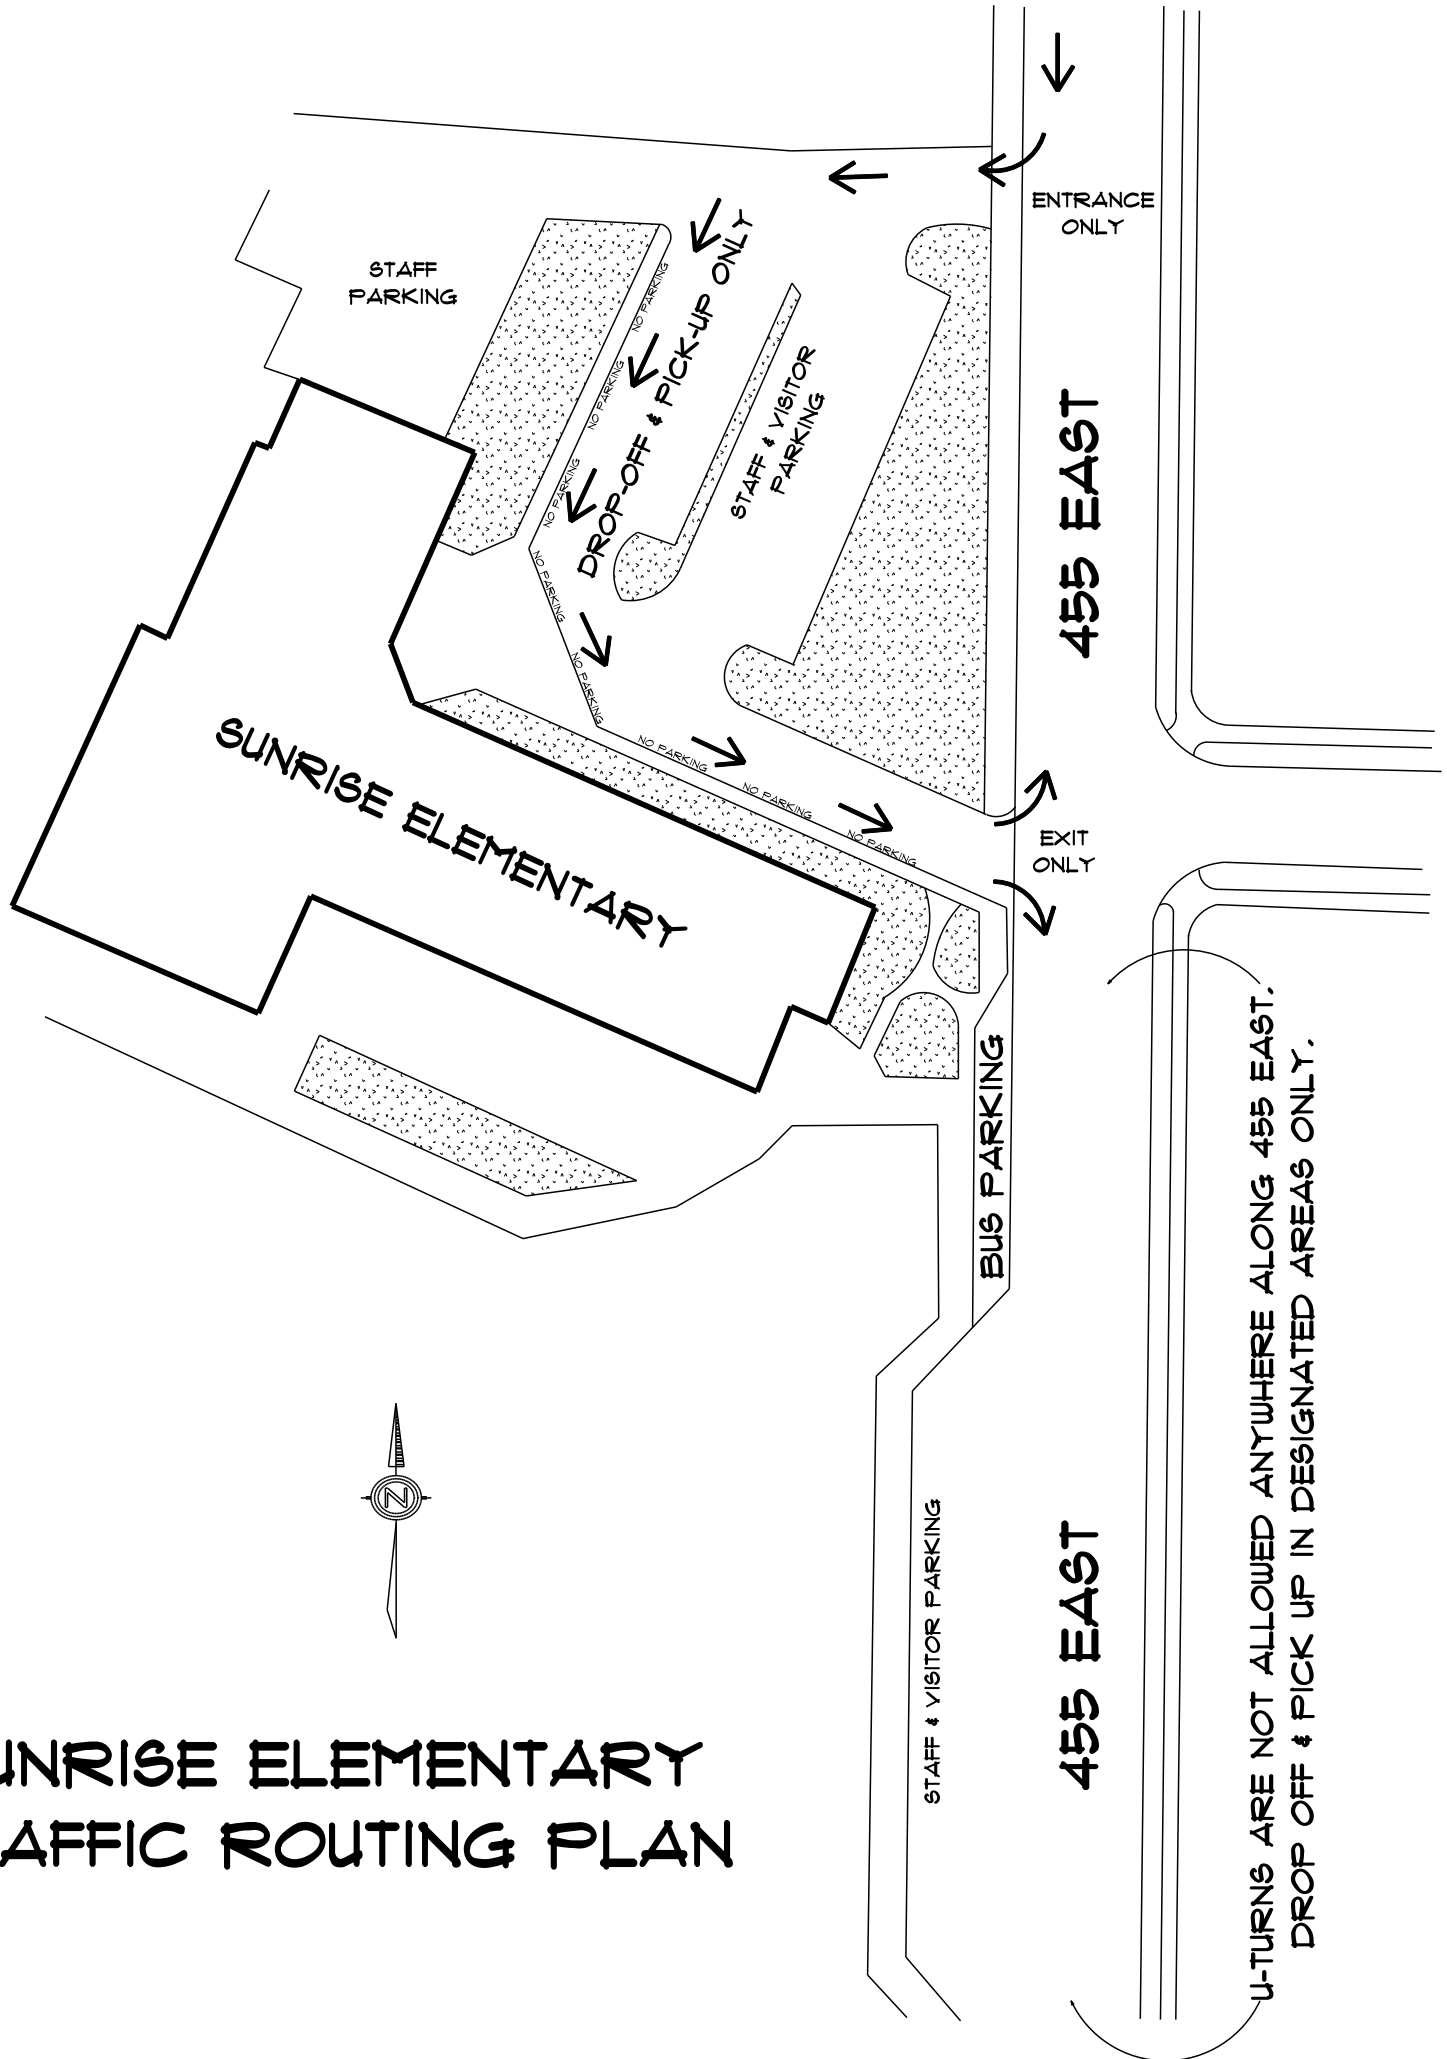

SUNRISE ELEMENTARY TRAFFIC ROUTING PLAN

U-TURNS ARE NOT ALLOWED ANYWHERE ALONG 455 EAST.
DROP OFF & PICK UP IN DESIGNATED AREAS ONLY.