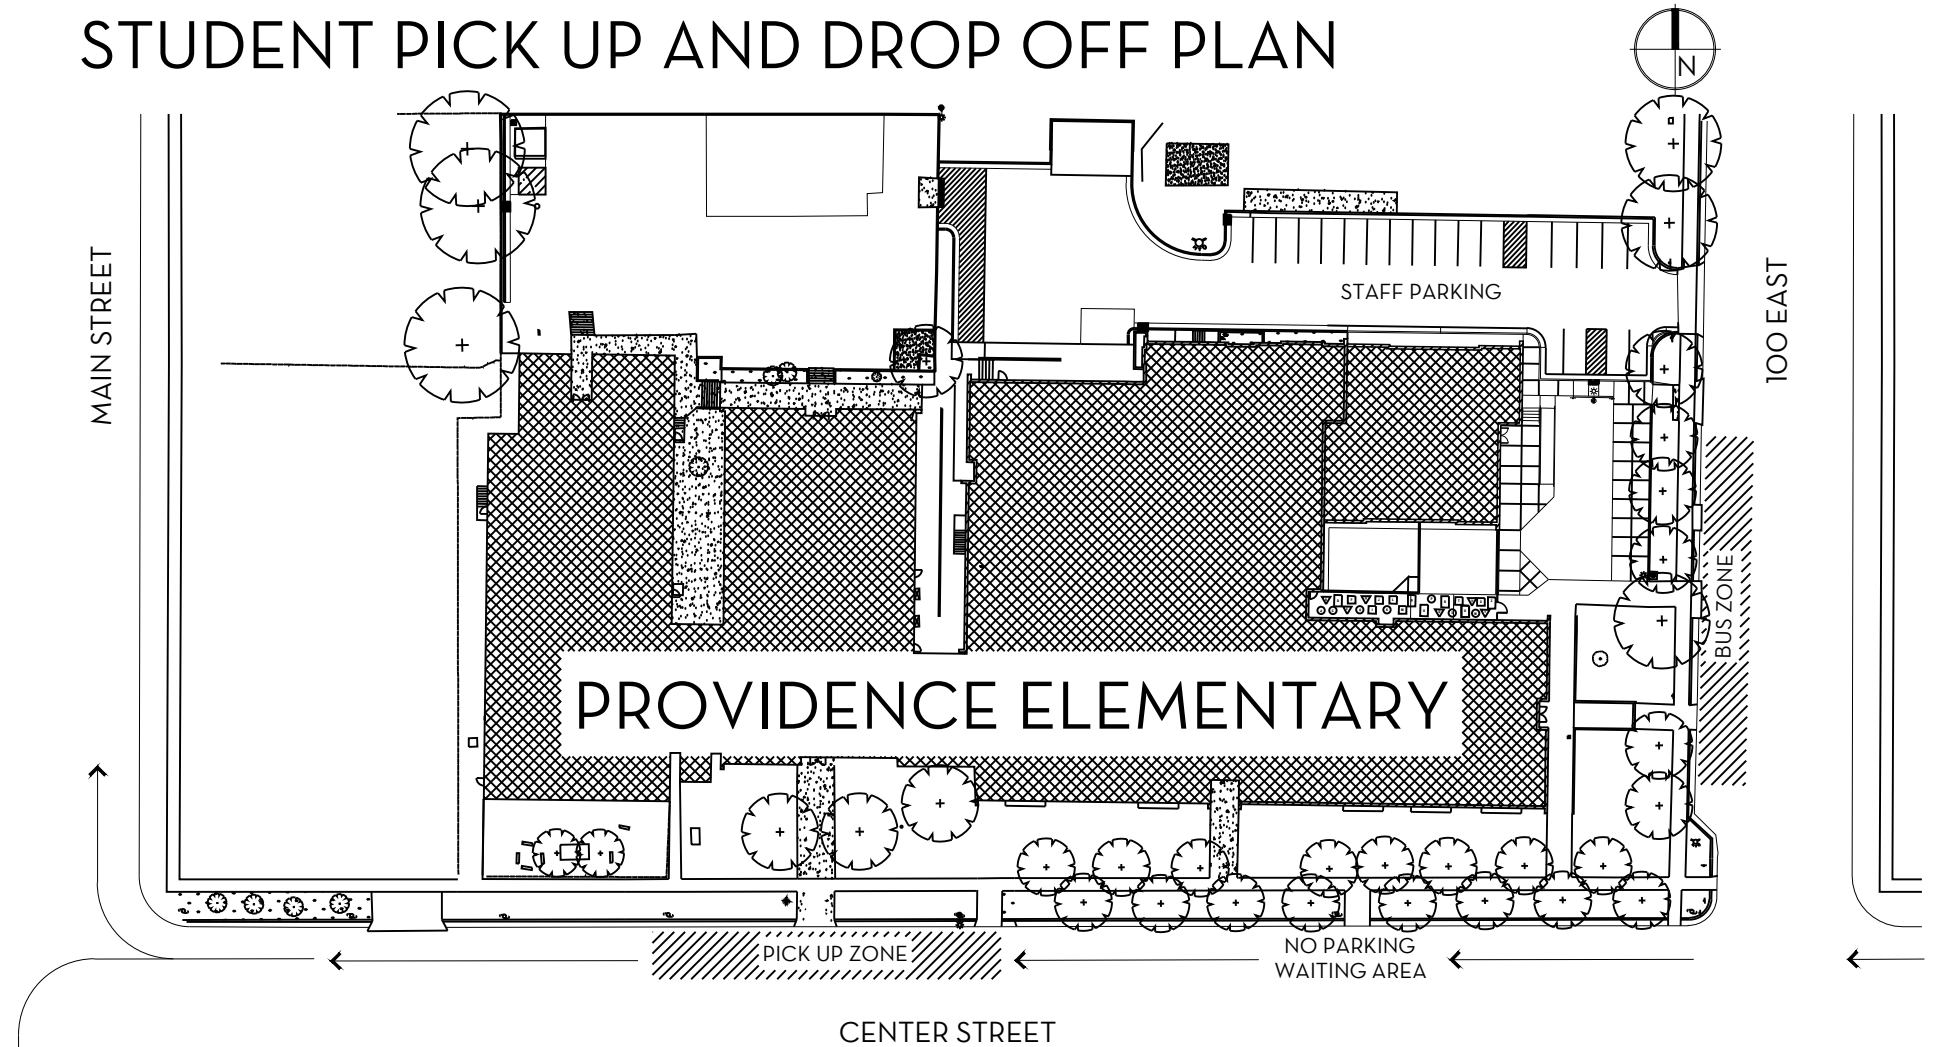

STUDENT PICK UP AND DROP OFF PLAN

ABSOLUTELY NO PARKING ON THE NORTH SIDE OF CENTER STREET DURING THE FOLLOWING TIMES

	BEFORE SCHOOL	KINDERGARTEN	AFTER SCHOOL
MONDAY-THURSDAY	8:50 - 9:15	11:55 - 12:40	3:20 - 3:50
FRIDAY	8:50 - 9:15	11:25 - 12:10	2:05 - 2:35