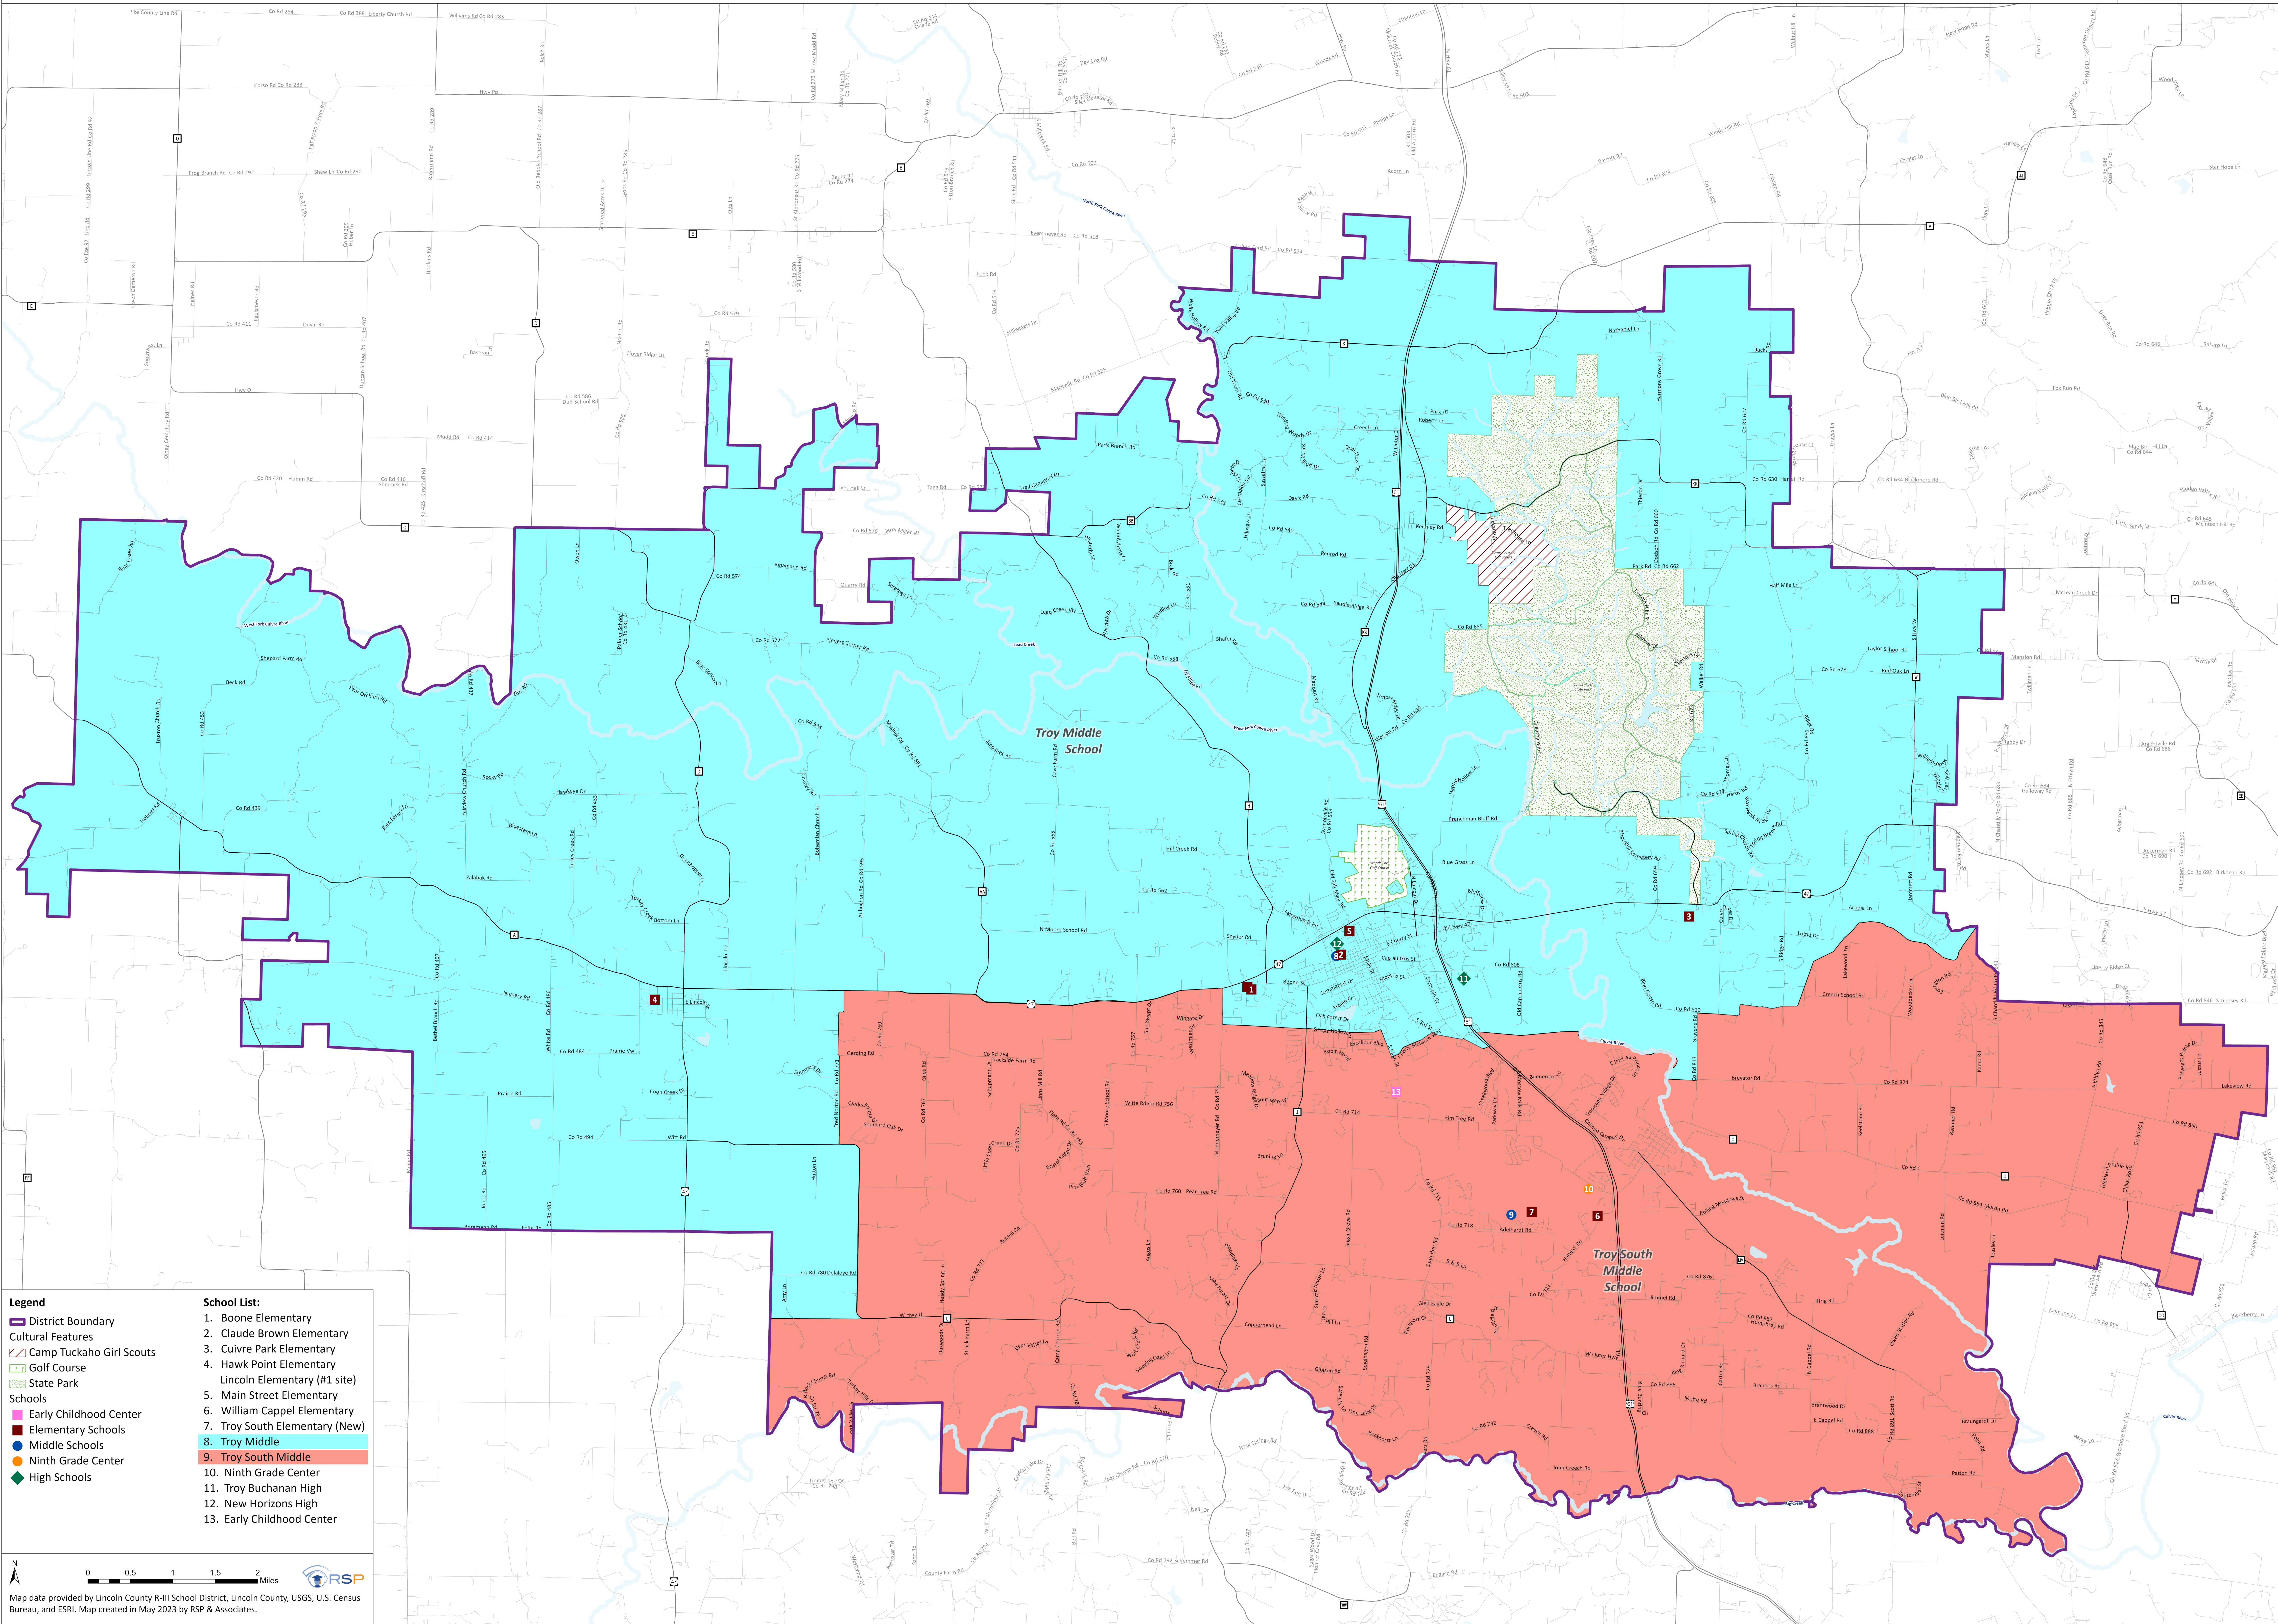

# 2024/25 MIDDLE SCHOOL BOUNDARY MAP

Board approved May 9, 2023

- Legend**
- District Boundary
  - Cultural Features
  - Camp Tuckaho Girl Scouts
  - Golf Course
  - State Park
  - Schools**
  - Early Childhood Center
  - Elementary Schools
  - Middle Schools
  - Ninth Grade Center
  - High Schools
- School List:**
1. Boone Elementary
  2. Claude Brown Elementary
  3. Cuivre Park Elementary
  4. Hawk Point Elementary
  - Lincoln Elementary (#1 site)
  5. Main Street Elementary
  6. William Cappel Elementary
  7. Troy South Elementary (New)
  8. Troy Middle
  9. Troy South Middle
  10. Ninth Grade Center
  11. Troy Buchanan High
  12. New Horizons High
  13. Early Childhood Center