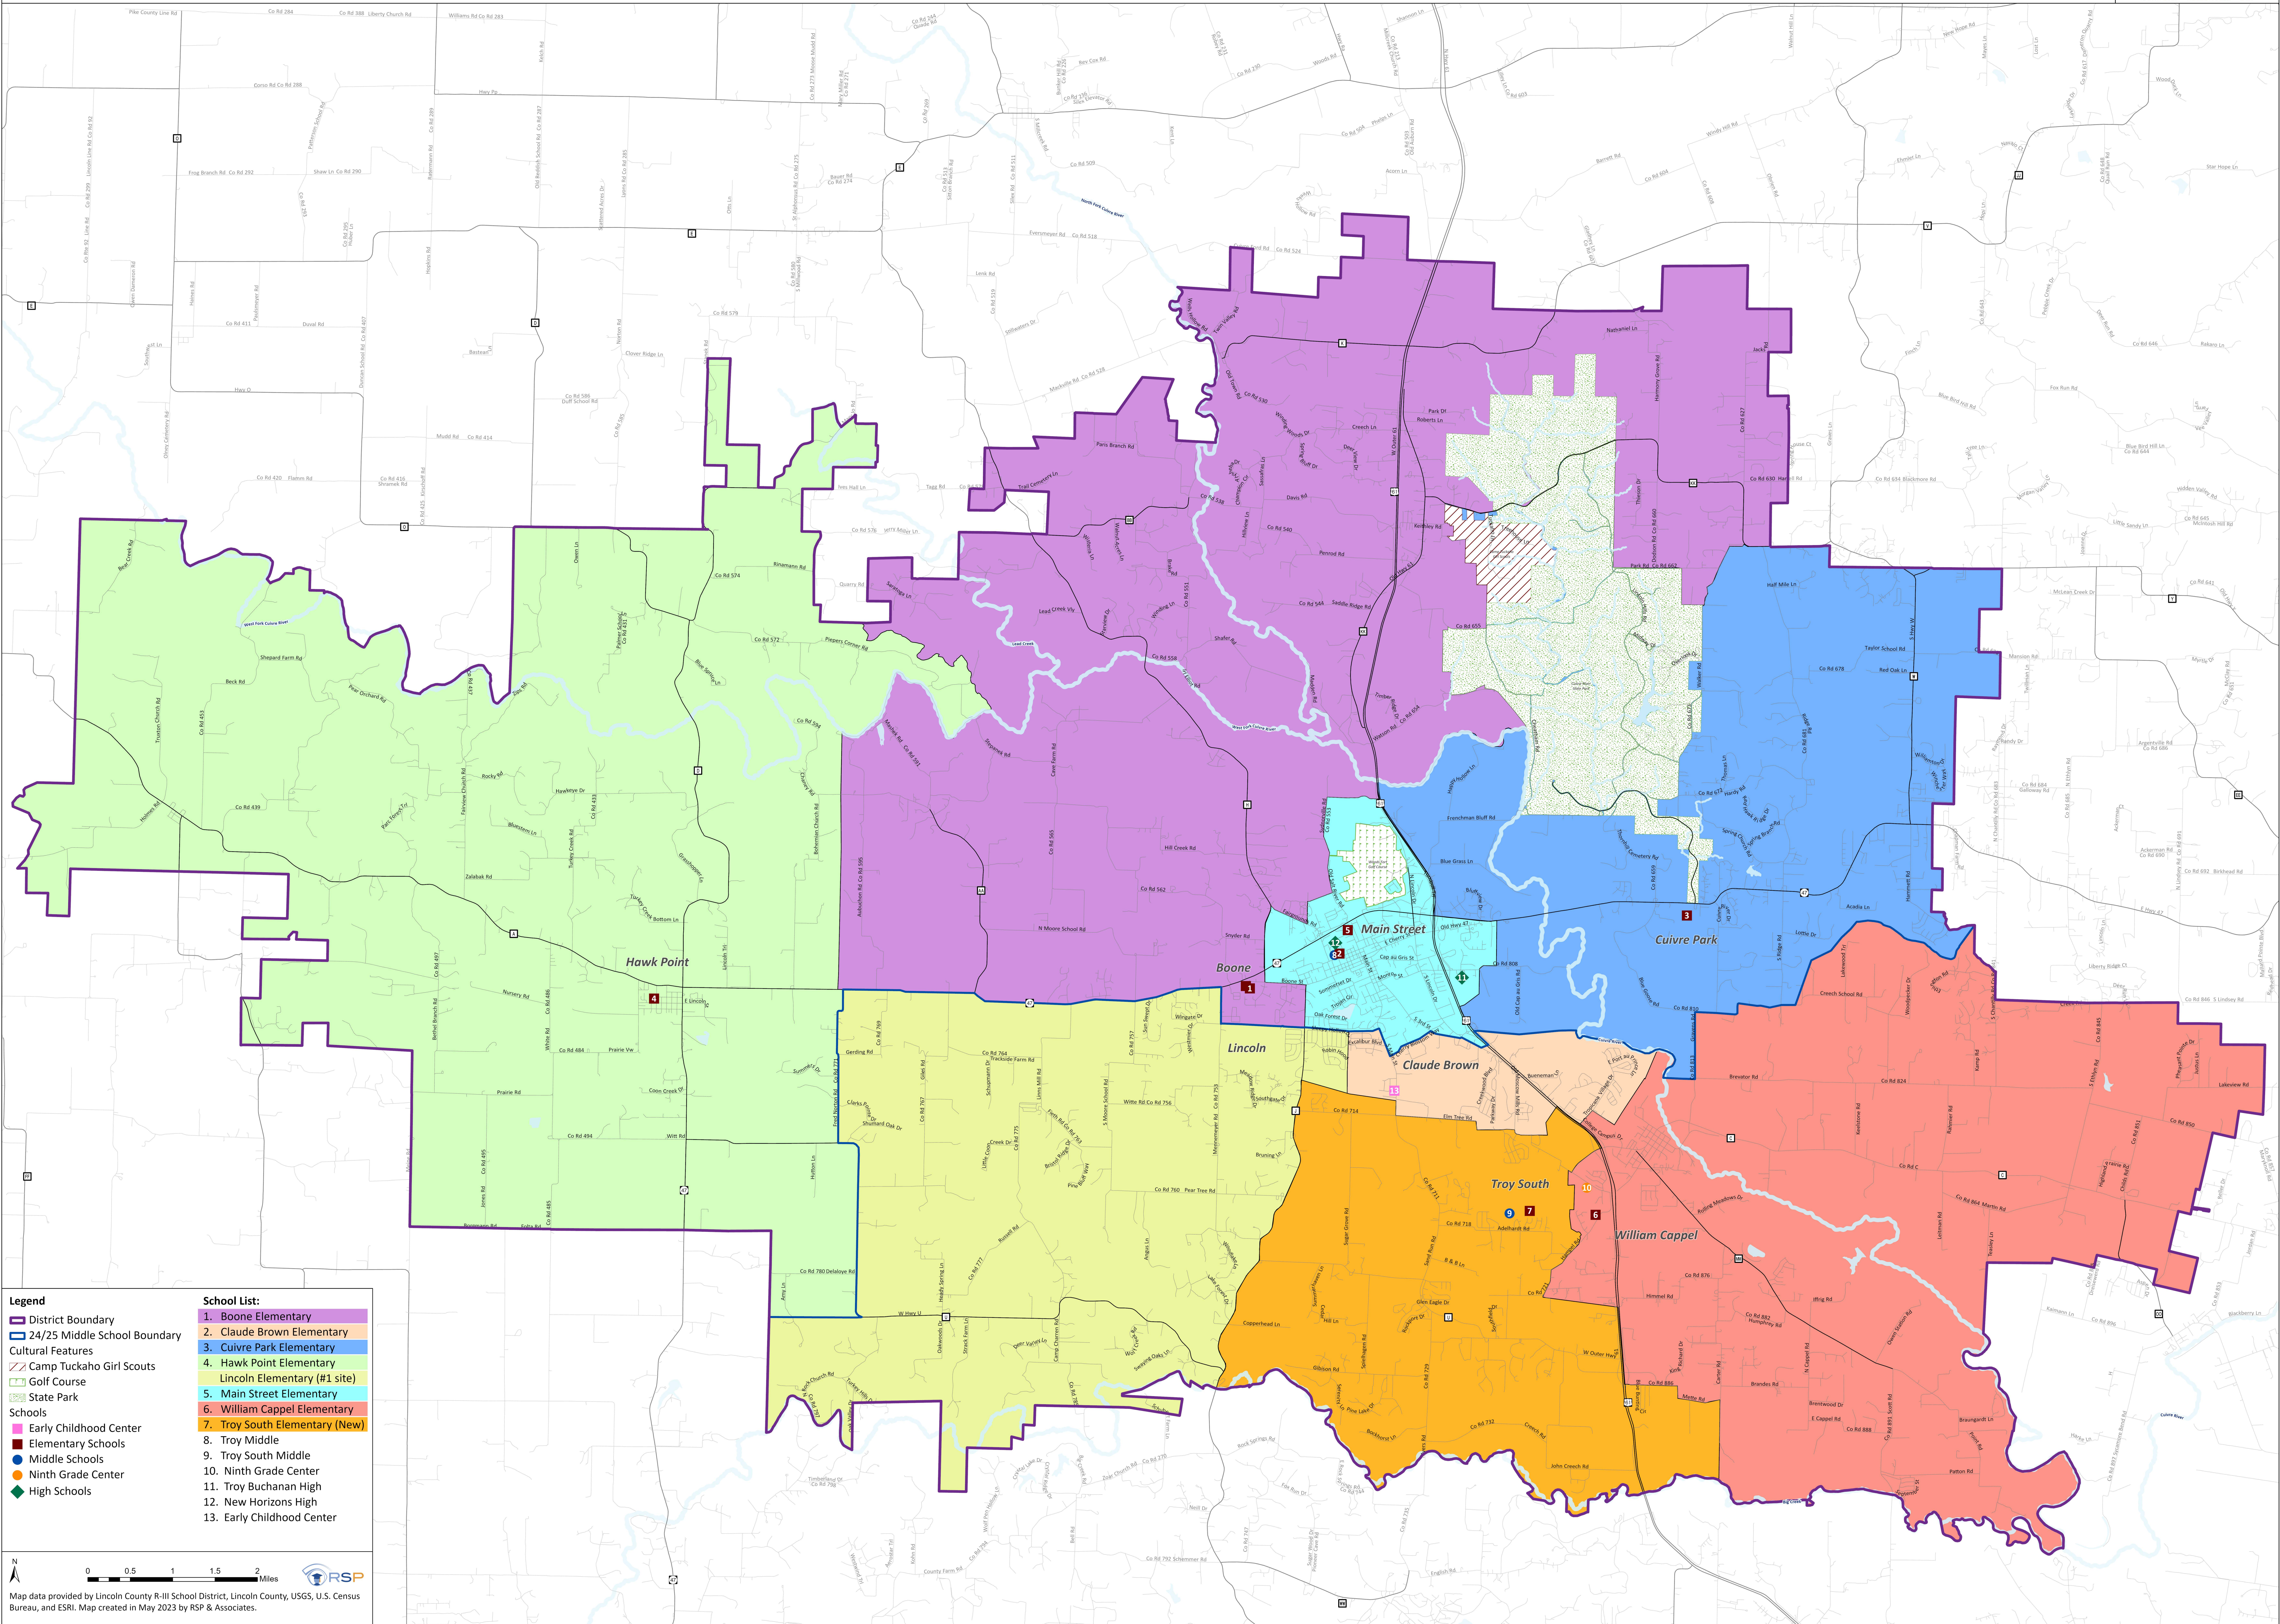

2024/25 ELEMENTARY BOUNDARY MAP

Board approved May 9, 2023

- Legend**
- District Boundary
 - 24/25 Middle School Boundary
 - Cultural Features**
 - Camp Tuckaho Girl Scouts
 - Golf Course
 - State Park
 - Schools**
 - Early Childhood Center
 - Elementary Schools
 - Middle Schools
 - Ninth Grade Center
 - ◆ High Schools
- School List:**
1. Boone Elementary
 2. Claude Brown Elementary
 3. Cuivre Park Elementary
 4. Hawk Point Elementary
 5. Lincoln Elementary (#1 site)
 6. Main Street Elementary
 7. William Cappel Elementary
 8. Troy South Elementary (New)
 9. Troy Middle
 10. Troy South Middle
 11. Ninth Grade Center
 12. Troy Buchanan High
 13. New Horizons High
 14. Early Childhood Center