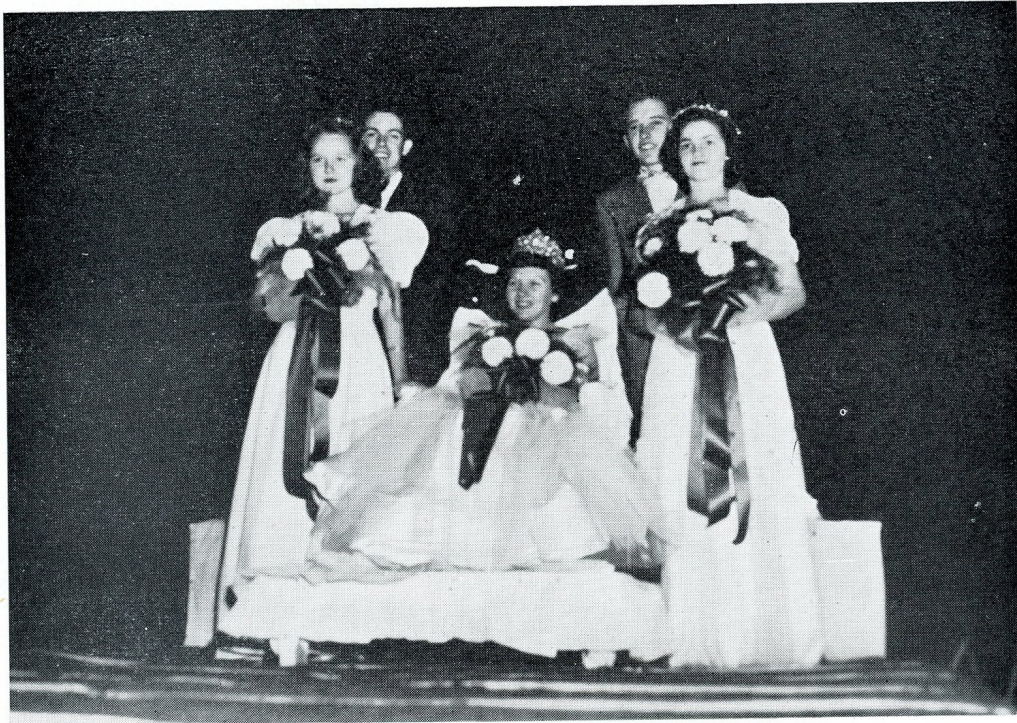

—FLOYD GULLION

Homecoming . . .

Homecoming Queen: Peggy Groover
Attendants: June Long and Becky Bean
Escorts: Billy Royer and Philip Orr

CLASS FLOATS

Snaps . . .

THREE CHEERS FOR MORGAN THE GOOD EARTH THE
THREE STOOGES WHOLESALE GLAMOUR "POOR MIRIAM"
. . . . SOMETHING COOKING?