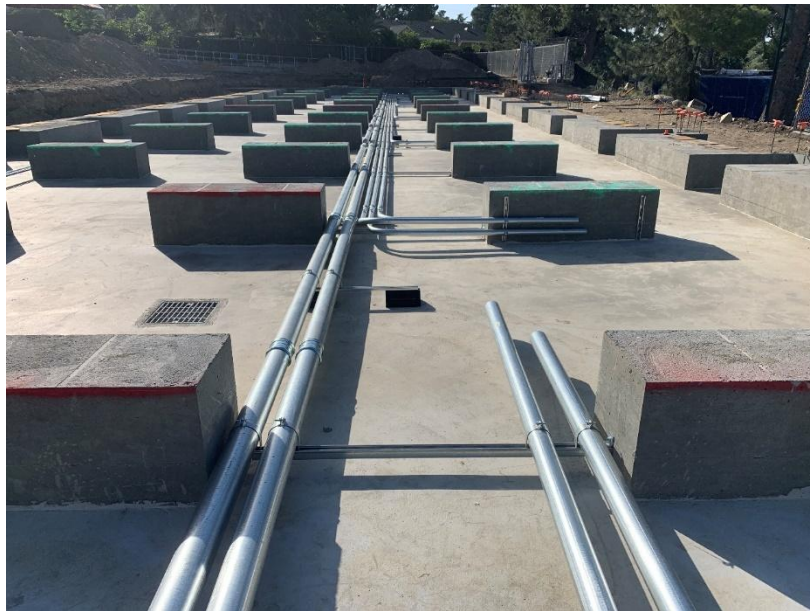

Current Measure S Projects

Glenoaks Elementary School New Classroom Building

- All building modules and elevator have been set
- Roofing is complete
- Scaffolding is scheduled to be removed in late June and site concrete will begin
- Upgrade to new school intercom system will begin in late June

Current Measure S Projects

Monte Vista Elementary School New Classroom Building

- Pouring of foundations is completed, modifications are ongoing
- All classroom buildings are on site and ready to be installed
- Elevator and staircases have been delivered and are ready to be installed

Current Measure S Projects

Verdugo Woodlands Elementary School Bridge

- Bridge is being fabricated off site
- Concrete footings have been completed
- Concrete pouring around footings is scheduled for end of June
- Contractor is setting up steel beams at the site to prepare for launching of the bridge
- Launching of bridge is scheduled for early July, with deck and fencing around bridge in mid July