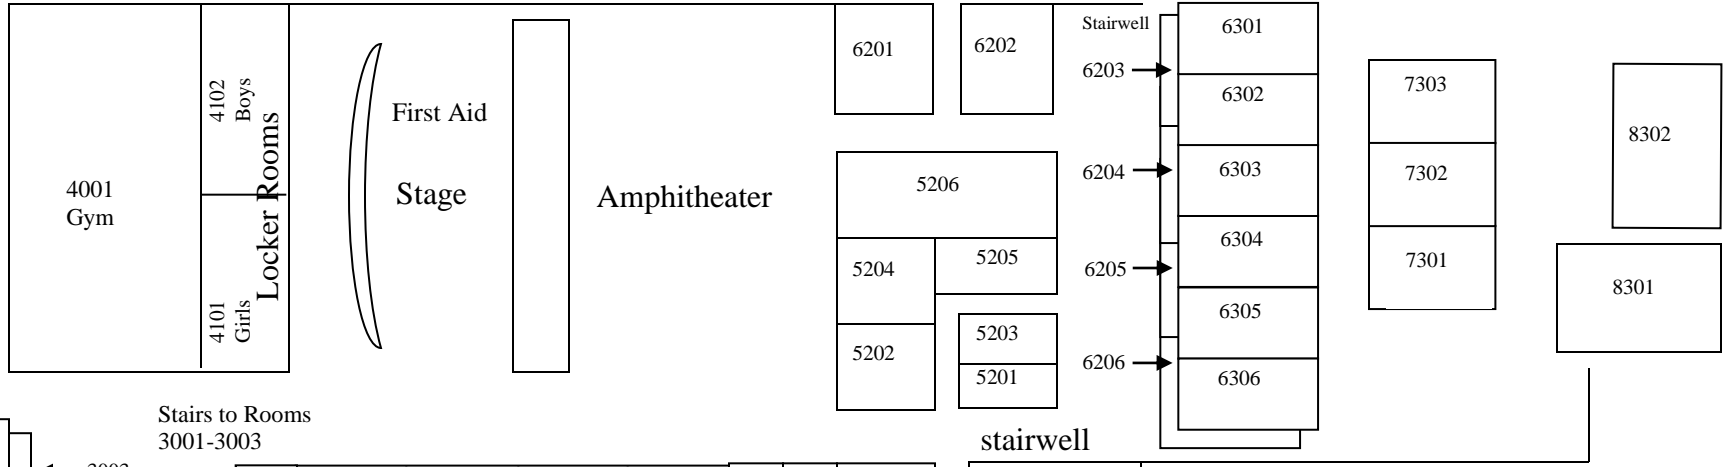

# ROSEMONT MIDDLE SCHOOL

Lower Field

Grass/Allergy

Student  
Release

Command Center

Counseling

Stairs to Rooms  
3001-3003

stairwell

stairwell