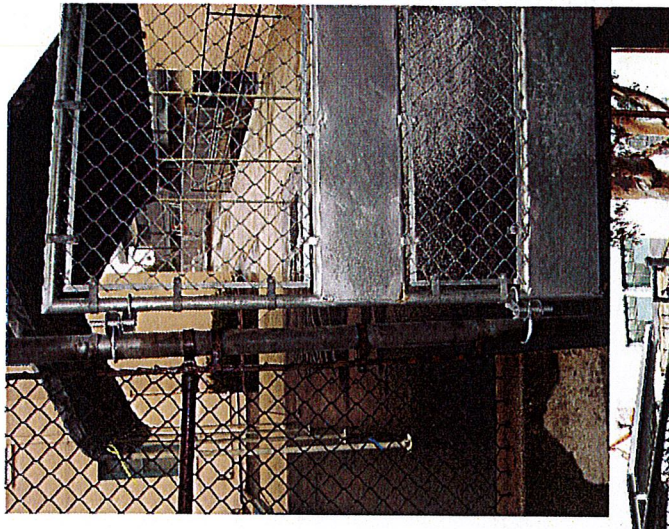

Balboa Elementary School Perimeter Fence Replacement

- Indicates 6' high fence to be replaced
- Indicates swinging gate to be replaced
- Indicates rolling gate to be replaced
- Indicates 8' high fence to be replaced
- Indicates 12' high fence to remain

Balboa Elementary School Perimeter Fence Replacement

FENCE CAGE #2

Provide accessible Cage for exposed Pipes shown, submit for approval by District.

FENCE CAGE #1

Provide accessible Cage for exposed Pipes shown, submit for approval by District.

Gate Area

Provide 5 ft. Swing Gate to between building and perimeter Fence to close off mulched area with exposed utilities.