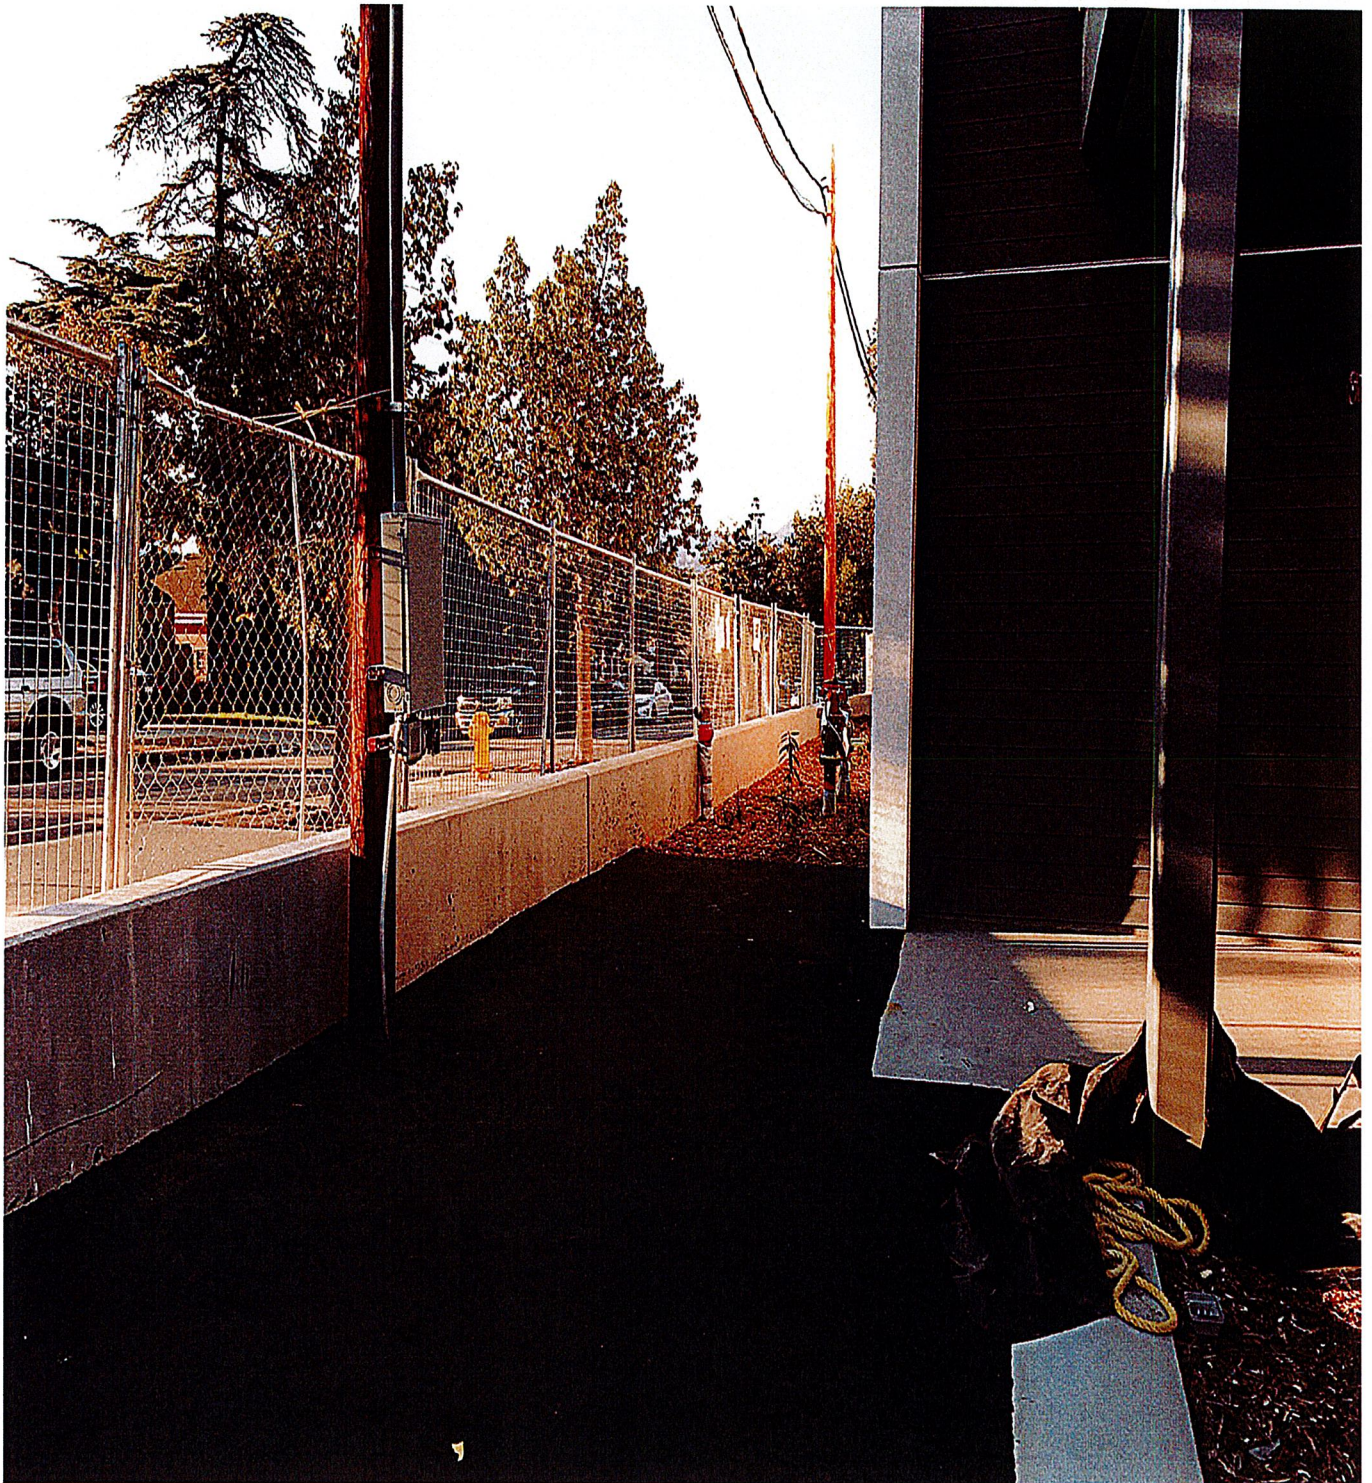

Balboa Elementary School Perimeter Fence Replacement

- Indicates 6' high fence to be replaced
- Indicates swinging gate to be replaced
- Indicates rolling gate to be replaced
- Indicates 8' high fence to be replaced
- Indicates 12' high fence to remain

Balboa Elementary School Perimeter Fence Replacement

FENCE CAGE #2

Provide accessible Cage for exposed Pipes shown, submit for approval by District.

FENCE CAGE #1

Provide accessible Cage for exposed Pipes shown, submit for approval by District.

Gate Area

Provide 5 ft. Swing Gate to between building and perimeter Fence to close off mulched area with exposed utilities.