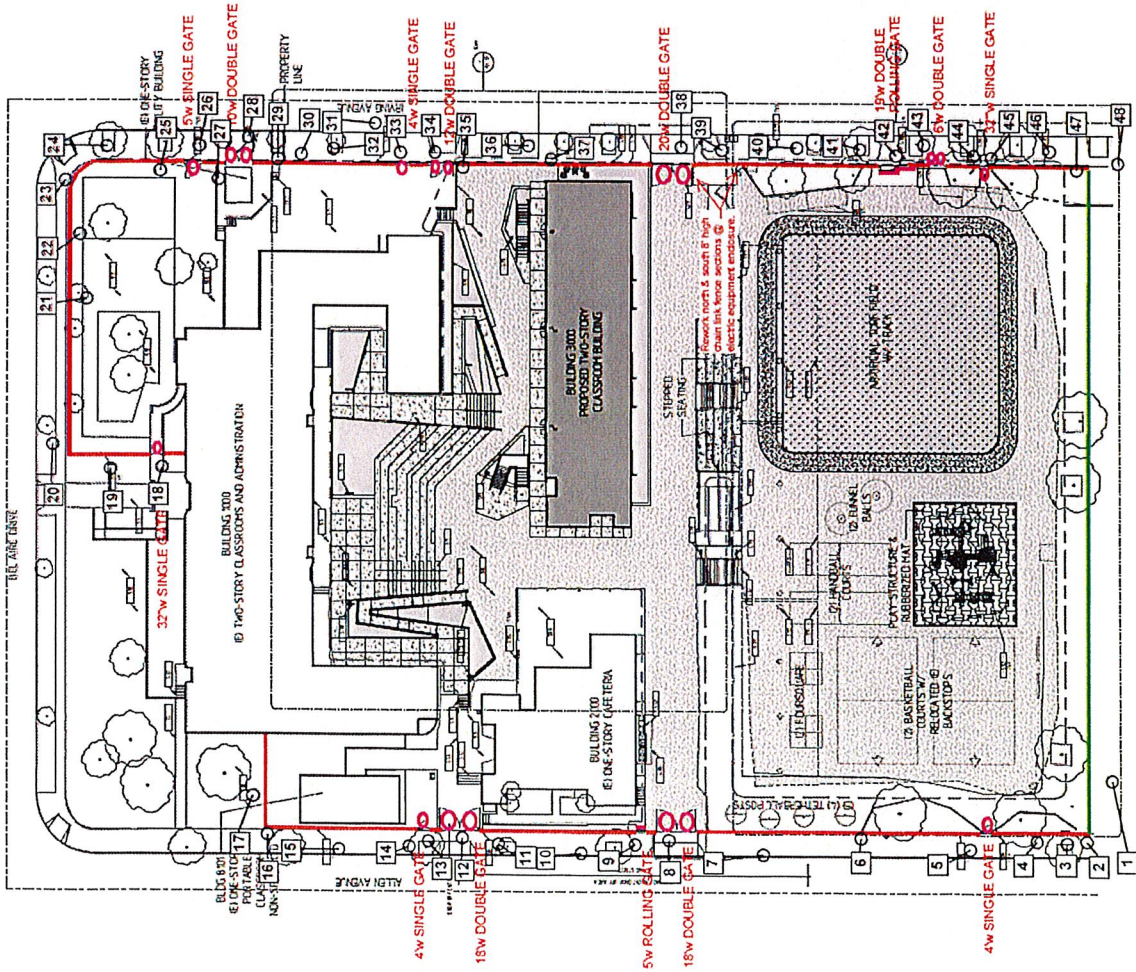

Balboa Elementary School Perimeter Fence Replacement

- Indicates 6' high fence to be replaced
- Indicates swinging gate to be replaced
- Indicates rolling gate to be replaced
- Indicates 8' high fence to be replaced
- Indicates 12' high fence to remain

Balboa Elementary School Perimeter Fence Replacement

FENCE CAGE #2

Provide accessible Cage for exposed Pipes shown, submit for approval by District.

FENCE CAGE #1

Provide accessible Cage for exposed Pipes shown, submit for approval by District.

Gate Area

Provide 5 ft. Swing Gate to between building and perimeter Fence to close off mulched area with exposed utilities.