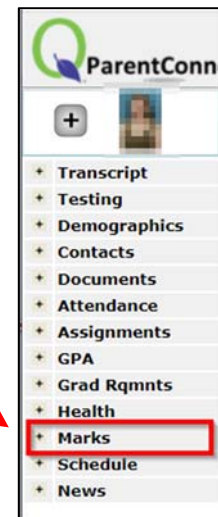

ParentConnection Login

PIN:

Password:

Log In

[Forgot Your PIN?](#)

[Forgot Your Password?](#)

2. Click on "Marks" on the left-hand side

3. The most recent report card will appear at the top of the list. If you click on the underlined title of the report card on the blue menu bar you will see the actual report card