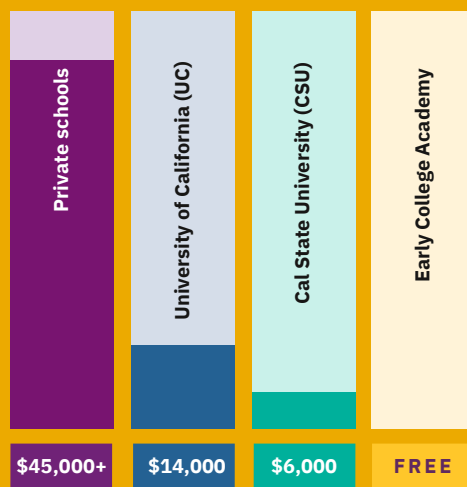

ESTIMATED ANNUAL TUITION
(BASED ON FULL-TIME ATTENDANCE)

CONVENIENCE

Finish your general education requirements (IGETC) for college upon high school graduation.

Earn college credit without ever having to leave campus!

One to three periods of your high school schedule will be dedicated to college courses.

Upon completion, you can be:
A high school graduate
A-G Certified
UC/CSU IGETC Certified*
Transfer prepared

Additional coursework may be required if students also plan on completing an associate's degree by the end of the program.

*Some private and independent colleges/universities may not accept dual credit courses. For more information, please contact individual institutions directly.

CURRICULUM

Course offerings may change

10TH GRADE
Student Development 101, 141
History 141
Dance 100

11TH GRADE
Student Development 145
History 118
Geography 111, 101
Speech 101

12TH GRADE
English 101, 102
Math 136
Economics 102
Political Science 101
Theater Arts 101
Biology 125

CONTACT

Glendale Community College
Student Outreach Services
(818) 240-1000 ext. 4767
EarlyCollege@glendale.edu

Glendale Unified School District
College & Career Division
(818) 241-3111 ext. 2100