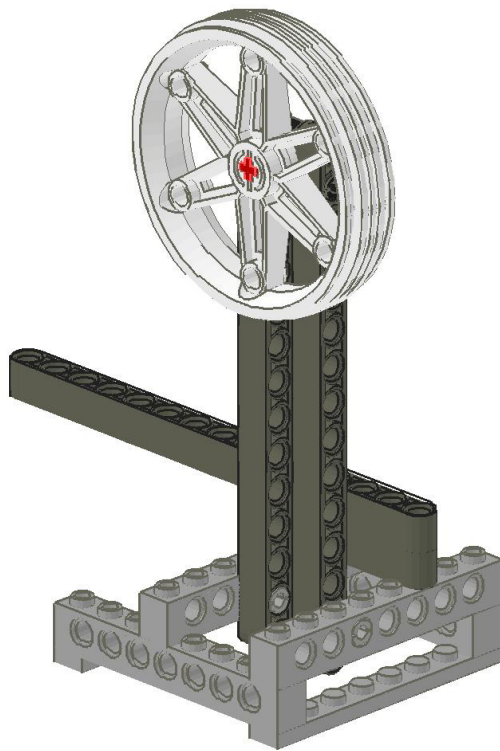

D E E P S P A C E
TERRAFORMERS

THOR

Rock Pulverizer

Building Instructions

Thor

Materials

- 2X Plate 1 by 8 A
- 4X TECHNIC Brick 1 by 8 with holes B
- 1X TECHNIC Beam 5 C
- 2X TECHNIC Pin D
- 1X TECHNIC Pin with Friction E
- 3X TECHNIC Beam 15 F
- 1X TECHNIC Pin 3L Double G
- 1X TECHNIC Axle 2 H
- 2X Wheel 81.6 by 15 Motorcycle I