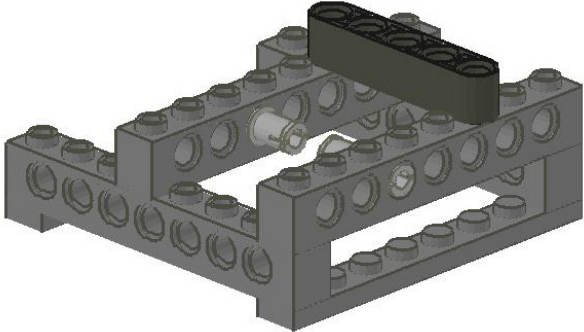

D E E P S P A C E
TERRAFORMERS

THOR

Rock Pulverizer

Building Instructions

Thor

Materials

- 2X Plate 1 by 8 A
- 4X TECHNIC Brick 1 by 8 with holes B
- 1X TECHNIC Beam 5 C
- 2X TECHNIC Pin D
- 1X TECHNIC Pin with Friction E
- 3X TECHNIC Beam 15 F
- 1X TECHNIC Pin 3L Double G
- 1X TECHNIC Axle 2 H
- 2X Wheel 81.6 by 15 Motorcycle I

Additional materials:

Paper theming for board surface

One

Two

Three

Four

Five

Six