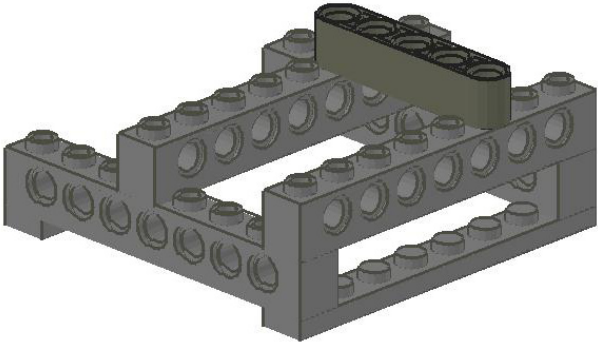

D E E P S P A C E
TERRAFORMERS

THOR

Rock Pulverizer

Building Instructions

Thor

Materials

- 2X Plate 1 by 8 A
- 4X TECHNIC Brick 1 by 8 with holes B
- 1X TECHNIC Beam 5 C
- 2X TECHNIC Pin D
- 1X TECHNIC Pin with Friction E
- 3X TECHNIC Beam 15 F
- 1X TECHNIC Pin 3L Double G
- 1X TECHNIC Axle 2 H
- 2X Wheel 81.6 by 15 Motorcycle I

Additional materials:

Paper theming for board surface

One

Two

Three

Four

Five

Six