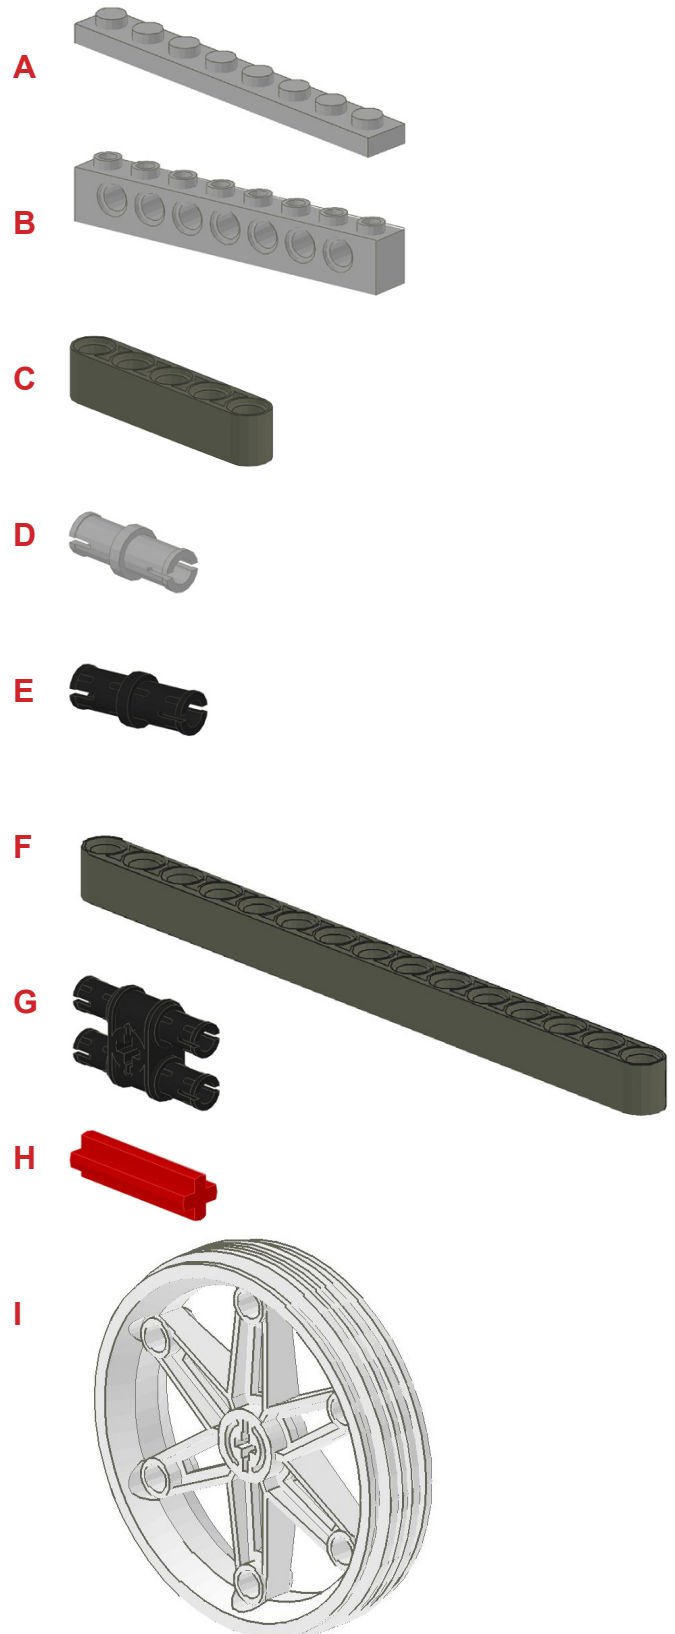

D E E P S P A C E
TERRAFORMERS

THOR

Rock Pulverizer

Building Instructions

Thor

Materials

- 2X Plate 1 by 8 A
- 4X TECHNIC Brick 1 by 8 with holes B
- 1X TECHNIC Beam 5 C
- 2X TECHNIC Pin D
- 1X TECHNIC Pin with Friction E
- 3X TECHNIC Beam 15 F
- 1X TECHNIC Pin 3L Double G
- 1X TECHNIC Axle 2 H
- 2X Wheel 81.6 by 15 Motorcycle I

Additional materials:

Paper theming for board surface

One

Two

Three

Four

Five

Six