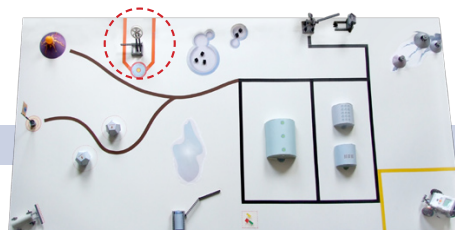

D E E P S P A C E
TERRAFORMERS

THOR

Rock Pulverizer

Building Instructions

Thor

Materials

- 2X Plate 1 by 8 A
- 4X TECHNIC Brick 1 by 8 with holes B
- 1X TECHNIC Beam 5 C
- 2X TECHNIC Pin D
- 1X TECHNIC Pin with Friction E
- 3X TECHNIC Beam 15 F
- 1X TECHNIC Pin 3L Double G
- 1X TECHNIC Axle 2 H
- 2X Wheel 81.6 by 15 Motorcycle I