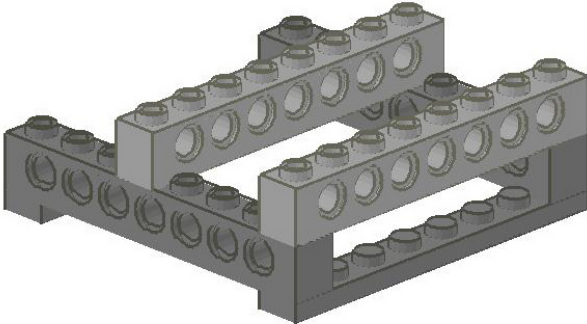

D E E P S P A C E
TERRAFORMERS

THOR

Rock Pulverizer

Building Instructions

Thor

Materials

- 2X Plate 1 by 8 A
- 4X TECHNIC Brick 1 by 8 with holes B
- 1X TECHNIC Beam 5 C
- 2X TECHNIC Pin D
- 1X TECHNIC Pin with Friction E
- 3X TECHNIC Beam 15 F
- 1X TECHNIC Pin 3L Double G
- 1X TECHNIC Axle 2 H
- 2X Wheel 81.6 by 15 Motorcycle I

Additional materials:

Paper theming for board surface

One

Two

Three

Four

Five

Six