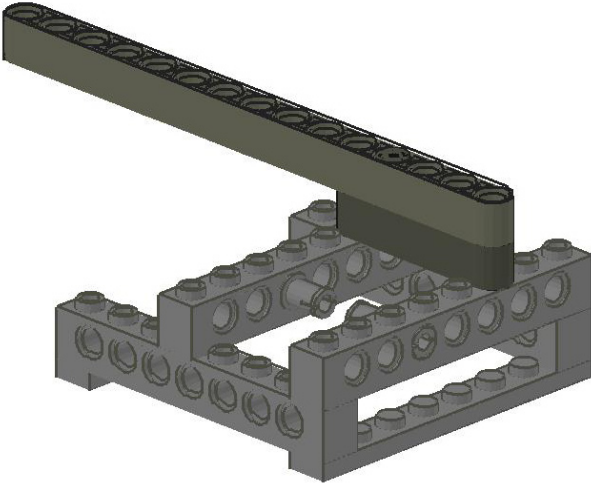

D E E P S P A C E
TERRAFORMERS

THOR

Rock Pulverizer

Building Instructions

Thor

Materials

- 2X Plate 1 by 8 A
- 4X TECHNIC Brick 1 by 8 with holes B
- 1X TECHNIC Beam 5 C
- 2X TECHNIC Pin D
- 1X TECHNIC Pin with Friction E
- 3X TECHNIC Beam 15 F
- 1X TECHNIC Pin 3L Double G
- 1X TECHNIC Axle 2 H
- 2X Wheel 81.6 by 15 Motorcycle I

Additional materials:

Paper theming for board surface

One

Two

Three

Four

Five

Six