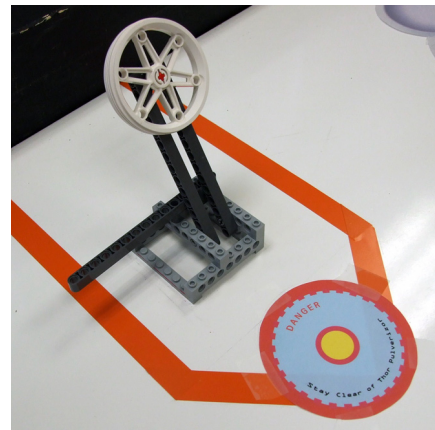

D E E P S P A C E
TERRAFORMERS

THOR

Rock Pulverizer

Building Instructions

Thor

Materials

- 2X Plate 1 by 8 A
- 4X TECHNIC Brick 1 by 8 with holes B
- 1X TECHNIC Beam 5 C
- 2X TECHNIC Pin D
- 1X TECHNIC Pin with Friction E
- 3X TECHNIC Beam 15 F
- 1X TECHNIC Pin 3L Double G
- 1X TECHNIC Axle 2 H
- 2X Wheel 81.6 by 15 Motorcycle I