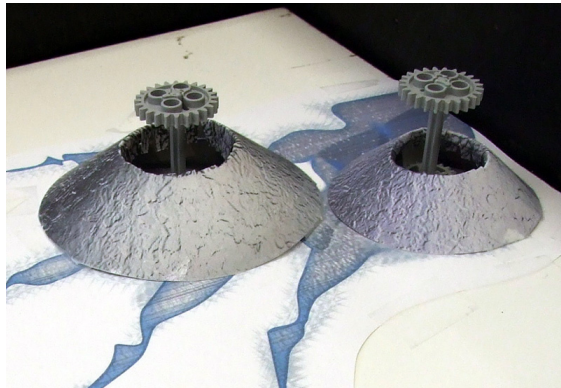

D E E P  S P A C E

TERRAFORMERS

Fissure Sensors

Building Instructions

Fissure Sensors

Materials

3X TECHNIC Axle 5 **A**

3X TECHNIC Gear 20 Tooth Double Bevel **B**

3X TECHNIC Gear 24 Tooth **C**

One

Two