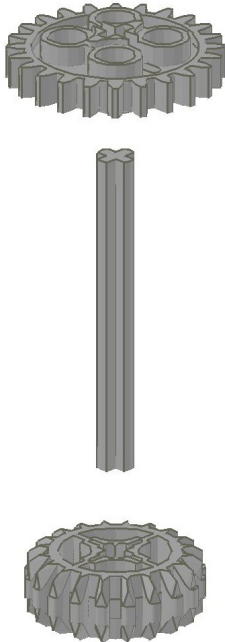

D E E P  S P A C E

TERRAFORMERS

Fissure Sensors

Building Instructions

Fissure Sensors

Materials

3X TECHNIC Axle 5 **A**

3X TECHNIC Gear 20 Tooth Double Bevel **B**

3X TECHNIC Gear 24 Tooth **C**

One

Two