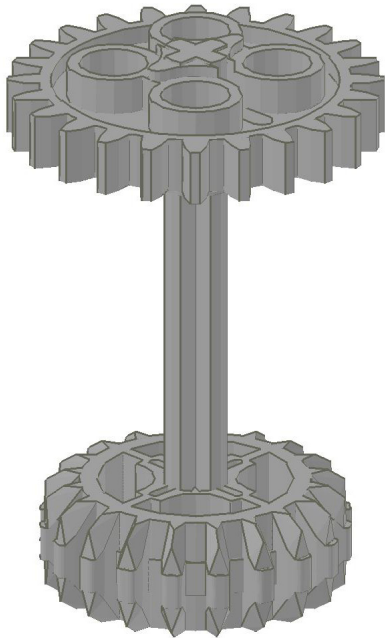

D E E P  S P A C E

TERRAFORMERS

Fissure Sensors

Building Instructions

Fissure Sensors

Materials

3X TECHNIC Axle 5 **A**

3X TECHNIC Gear 20 Tooth Double Bevel **B**

3X TECHNIC Gear 24 Tooth **C**

One

Two