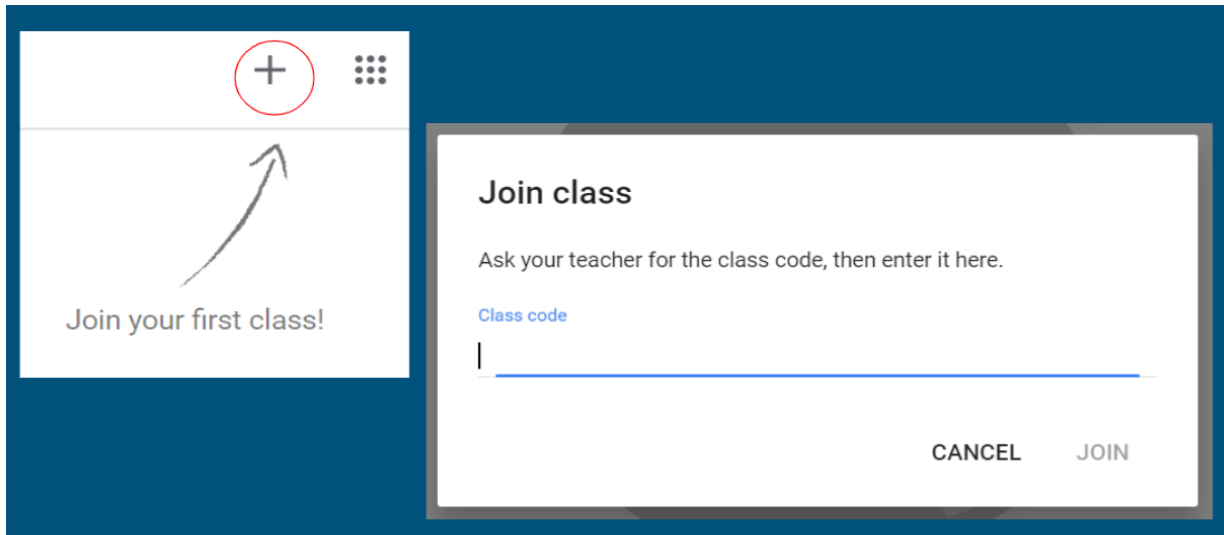

Hello Lincoln Families,

In order to join your teacher's Google Classroom, please sign into your student's Clever account (clever.gusd.net) with your assigned district student Google account and password. From there you can click on the Google Classroom icon to join your teacher's page.

You may also sign into Google Classroom by clicking on classroom.google.com and entering your district student Google account.

Once you are in Google Classroom, click on the plus sign in the top right corner and then enter your teacher's Google Classroom code in the box:

Code:

*This code will be shared by your teacher. The Google Classroom code is usually a 5-7 digit code with letters and numbers with no spaces or symbols.

Click Join and you will be taken into the Google Classroom for your teacher's page. Once you are there, please be sure to check out the stream page for more information and a welcome message to the class. Please be sure to check this Google classroom page every day to receive updates, announcements, and new assignments.

If you have any questions or issues with joining your child's Google Classroom page, please feel free to contact me, Mrs. Griffin at agriffin@gusd.net.

I look forward to this new year with you and your child!
Angie Griffin
Lincoln Lab Tech