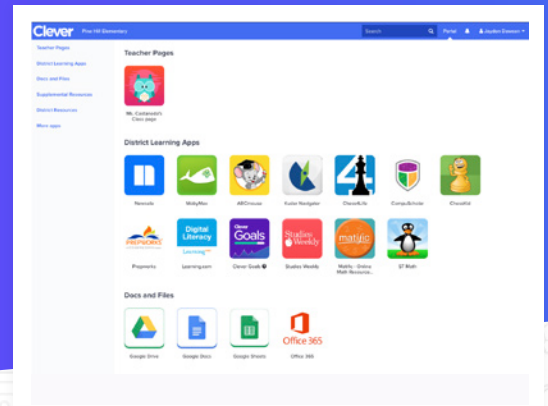

Student home login guide

Help your child use learning technology at home

Hi Families,

This year our school is using Clever as an easy way for your child to access all the learning applications they use at school in one location: the Clever Portal!

We would love to partner with you to increase education engagement at home by helping your child access their learning applications.

How can I help my child log in?

1 Go to our Clever Portal:

2 Log in using the info below: