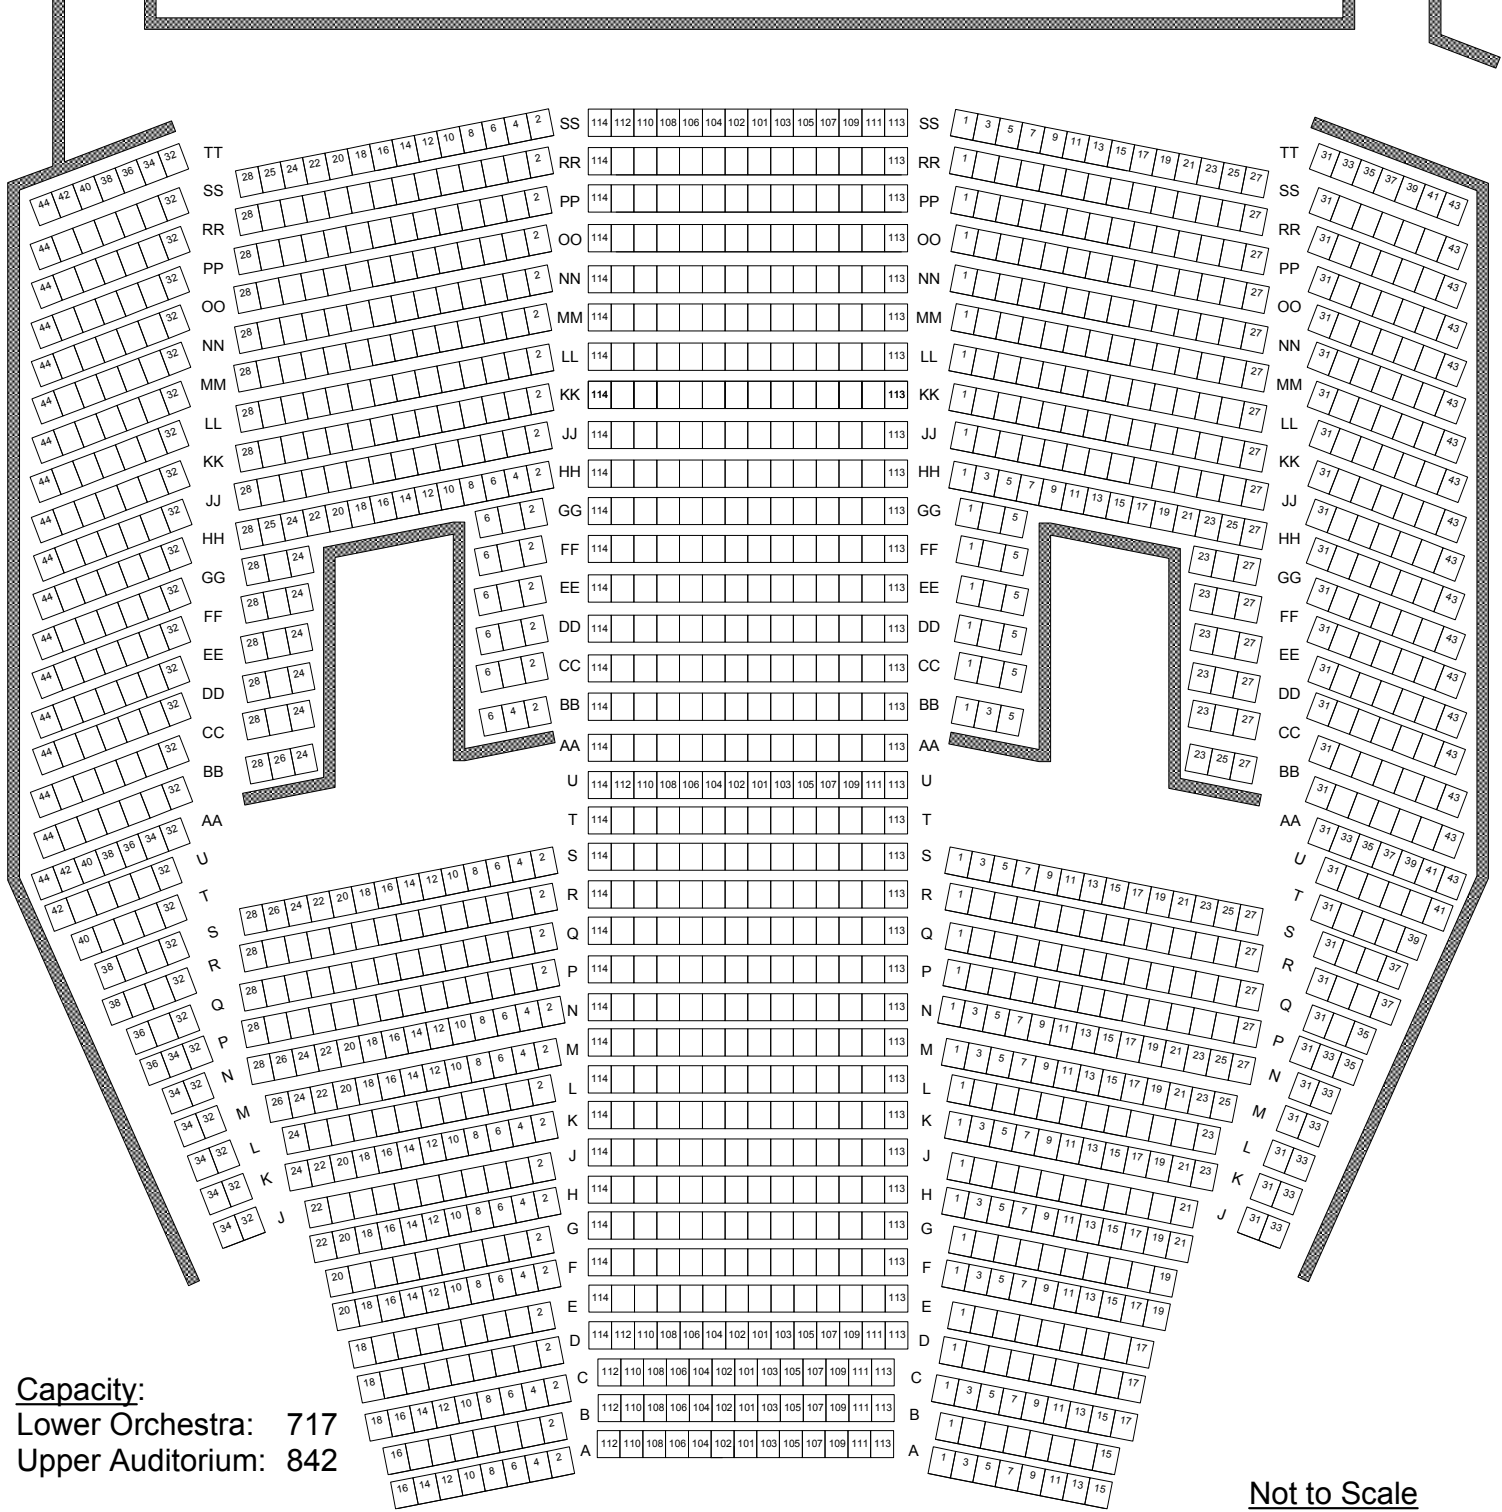

Seating Map

Glendale Performing Arts Center at Glendale High School

1440 East Broadway
Glendale, CA 91205

Capacity:

Lower Orchestra: 717

Upper Auditorium: 842

Total: 1559

Not to Scale

STAGE