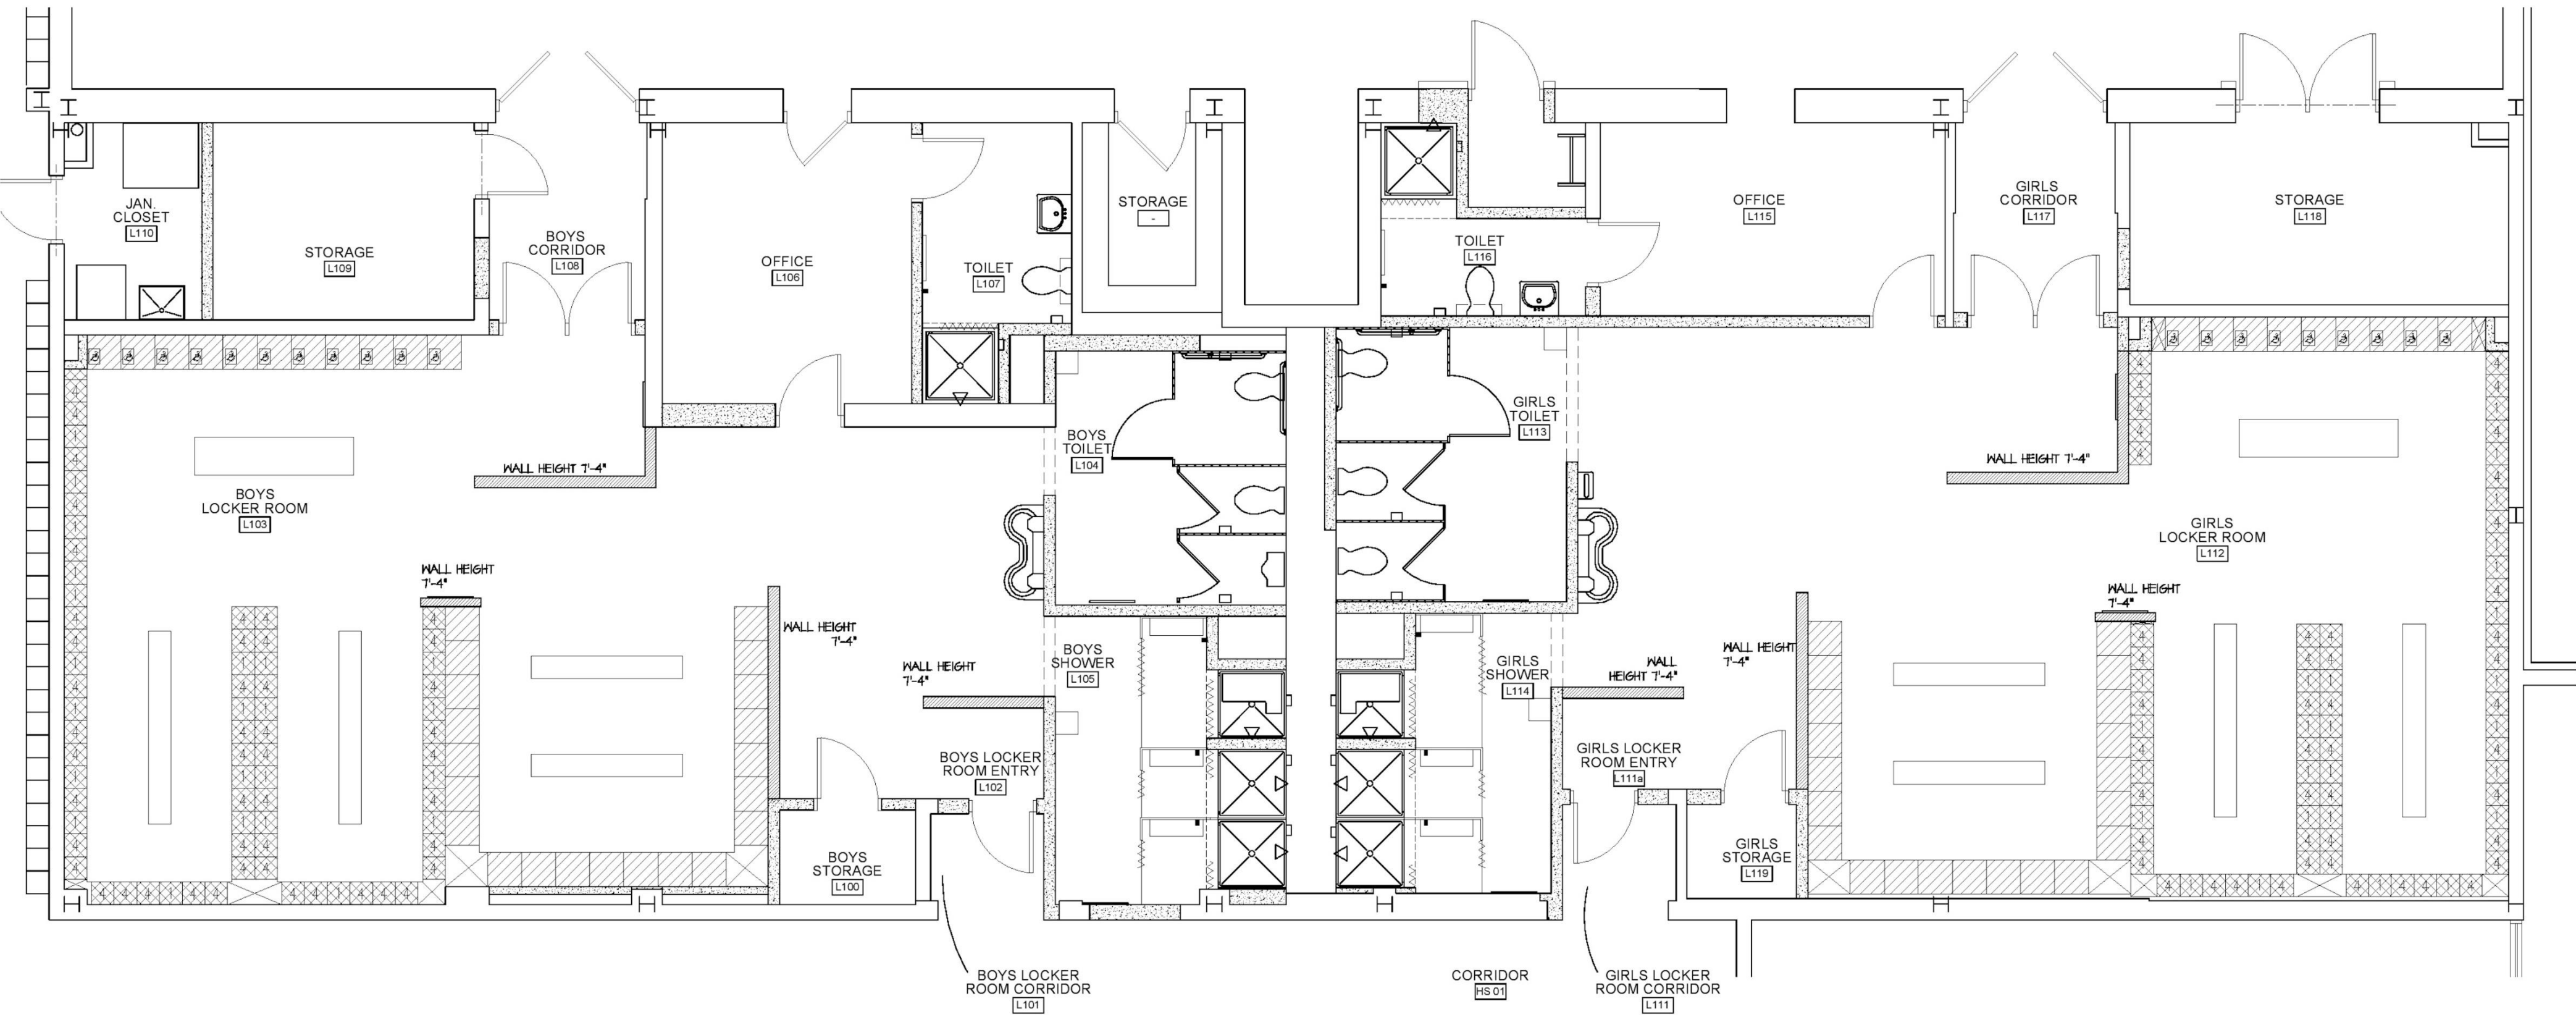

ORIGINAL DESIGN FOR ADDITION

ORIGINAL DESIGN FOR LOCKER ROOMS

1 LOCKER ROOM RECONSTRUCTION PLAN  
 SCALE: 1/4" = 1'-0"

REVISED DESIGN FOR LOCKER ROOMS

1 NEW KITCHEN PLAN  
NOT TO SCALE

ORIGINAL DESIGN FOR KITCHEN

1 NEW KITCHEN PLAN  
NOT TO SCALE

REVISED DESIGN FOR KITCHEN