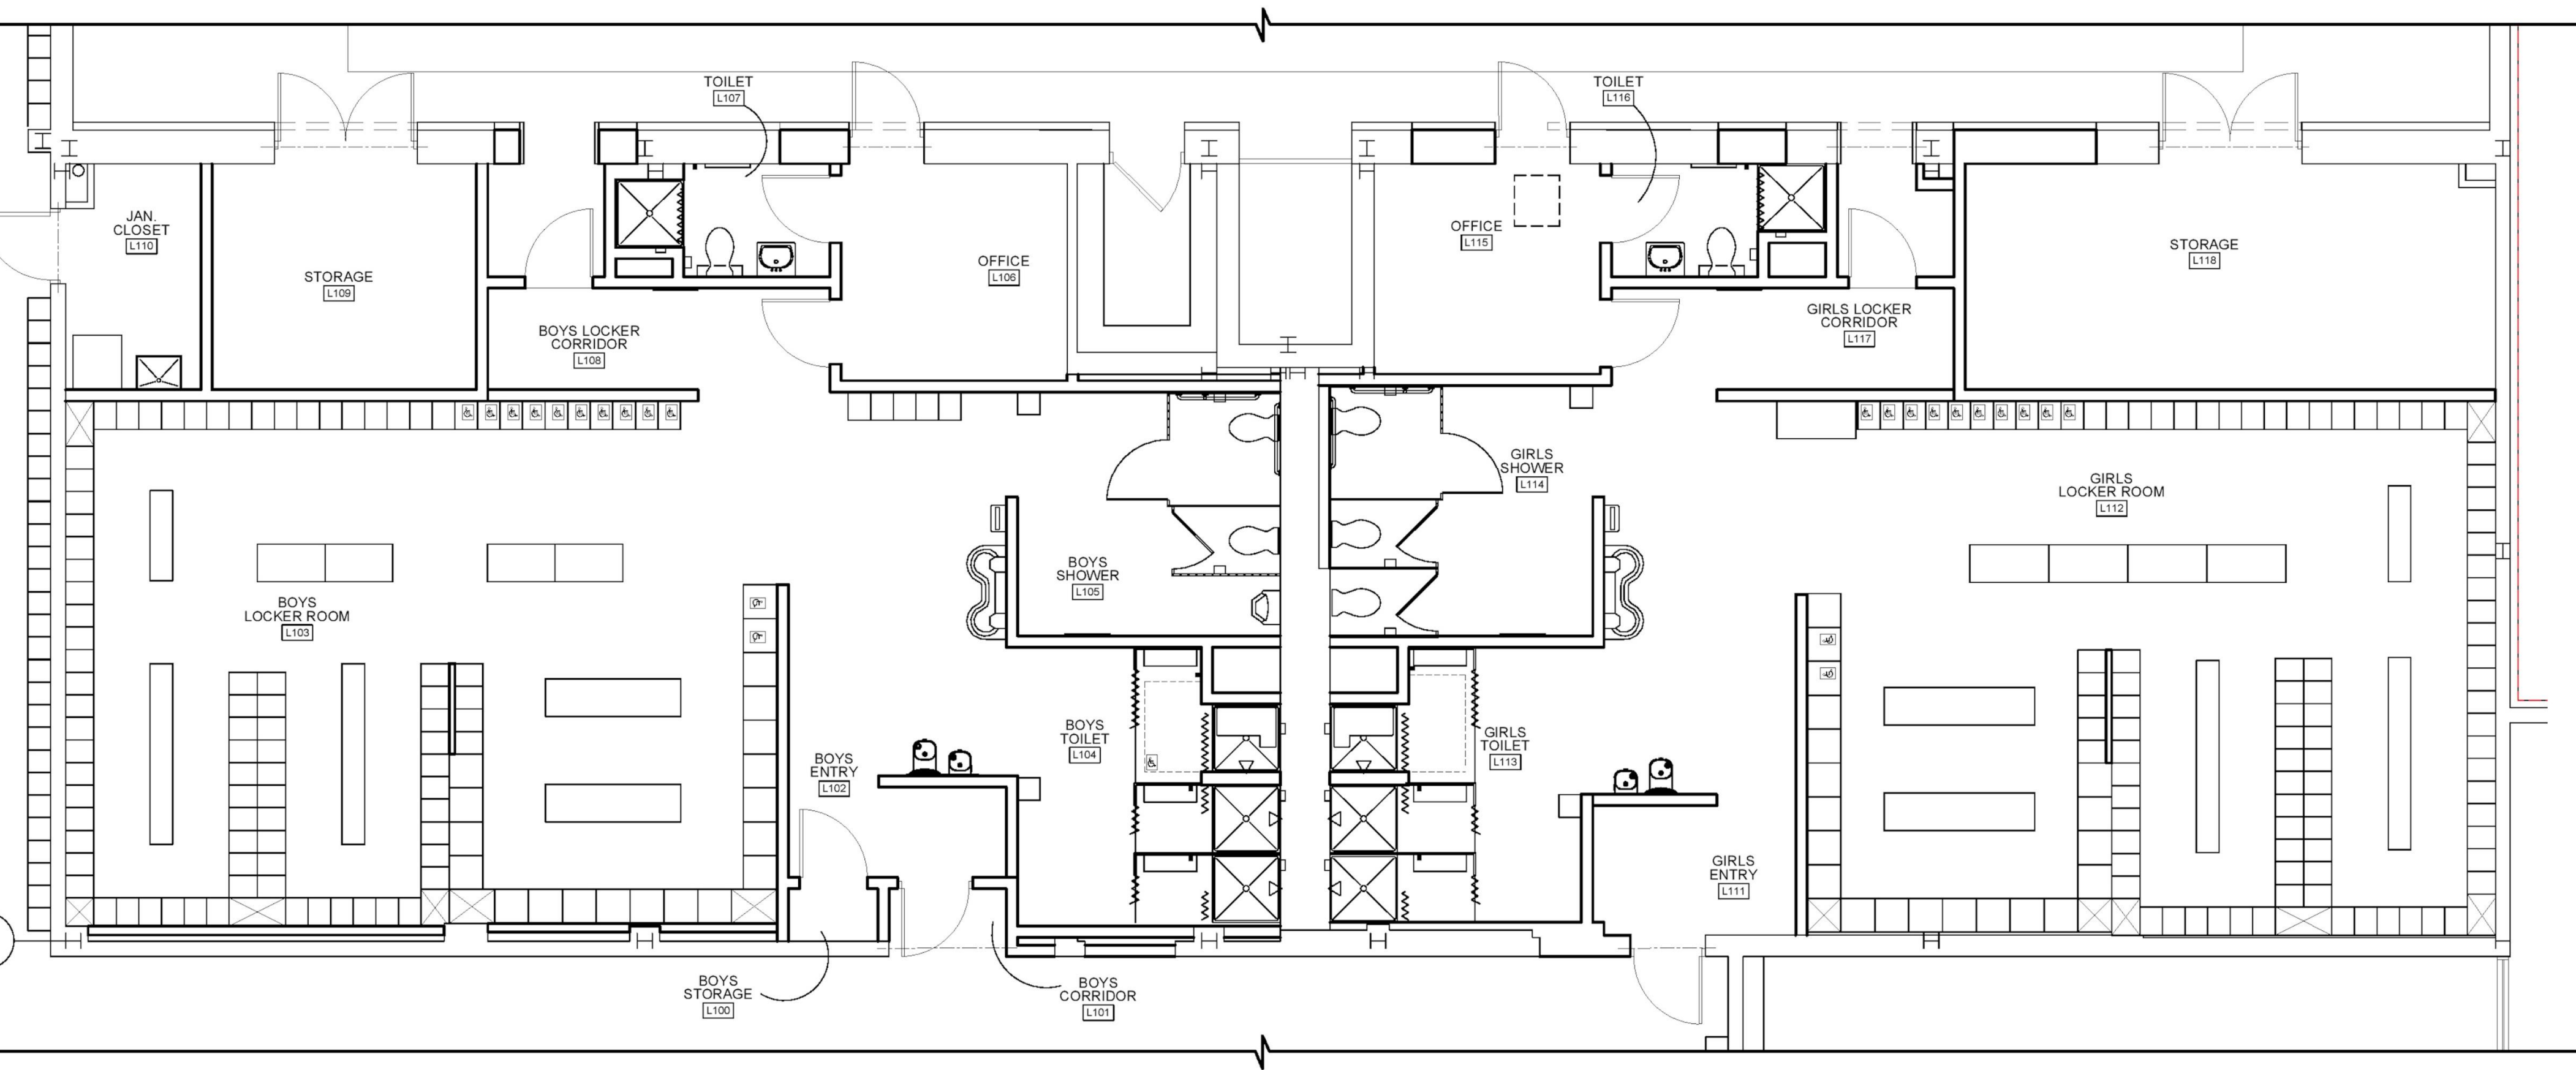

ORIGINAL DESIGN FOR ADDITION

ORIGINAL DESIGN FOR LOCKER ROOMS

1 LOCKER ROOM RECONSTRUCTION PLAN  
 SCALE: 1/4" = 1'-0"

REVISED DESIGN FOR LOCKER ROOMS

1 NEW KITCHEN PLAN  
NOT TO SCALE

ORIGINAL DESIGN FOR KITCHEN

1 NEW KITCHEN PLAN  
NOT TO SCALE

REVISED DESIGN FOR KITCHEN