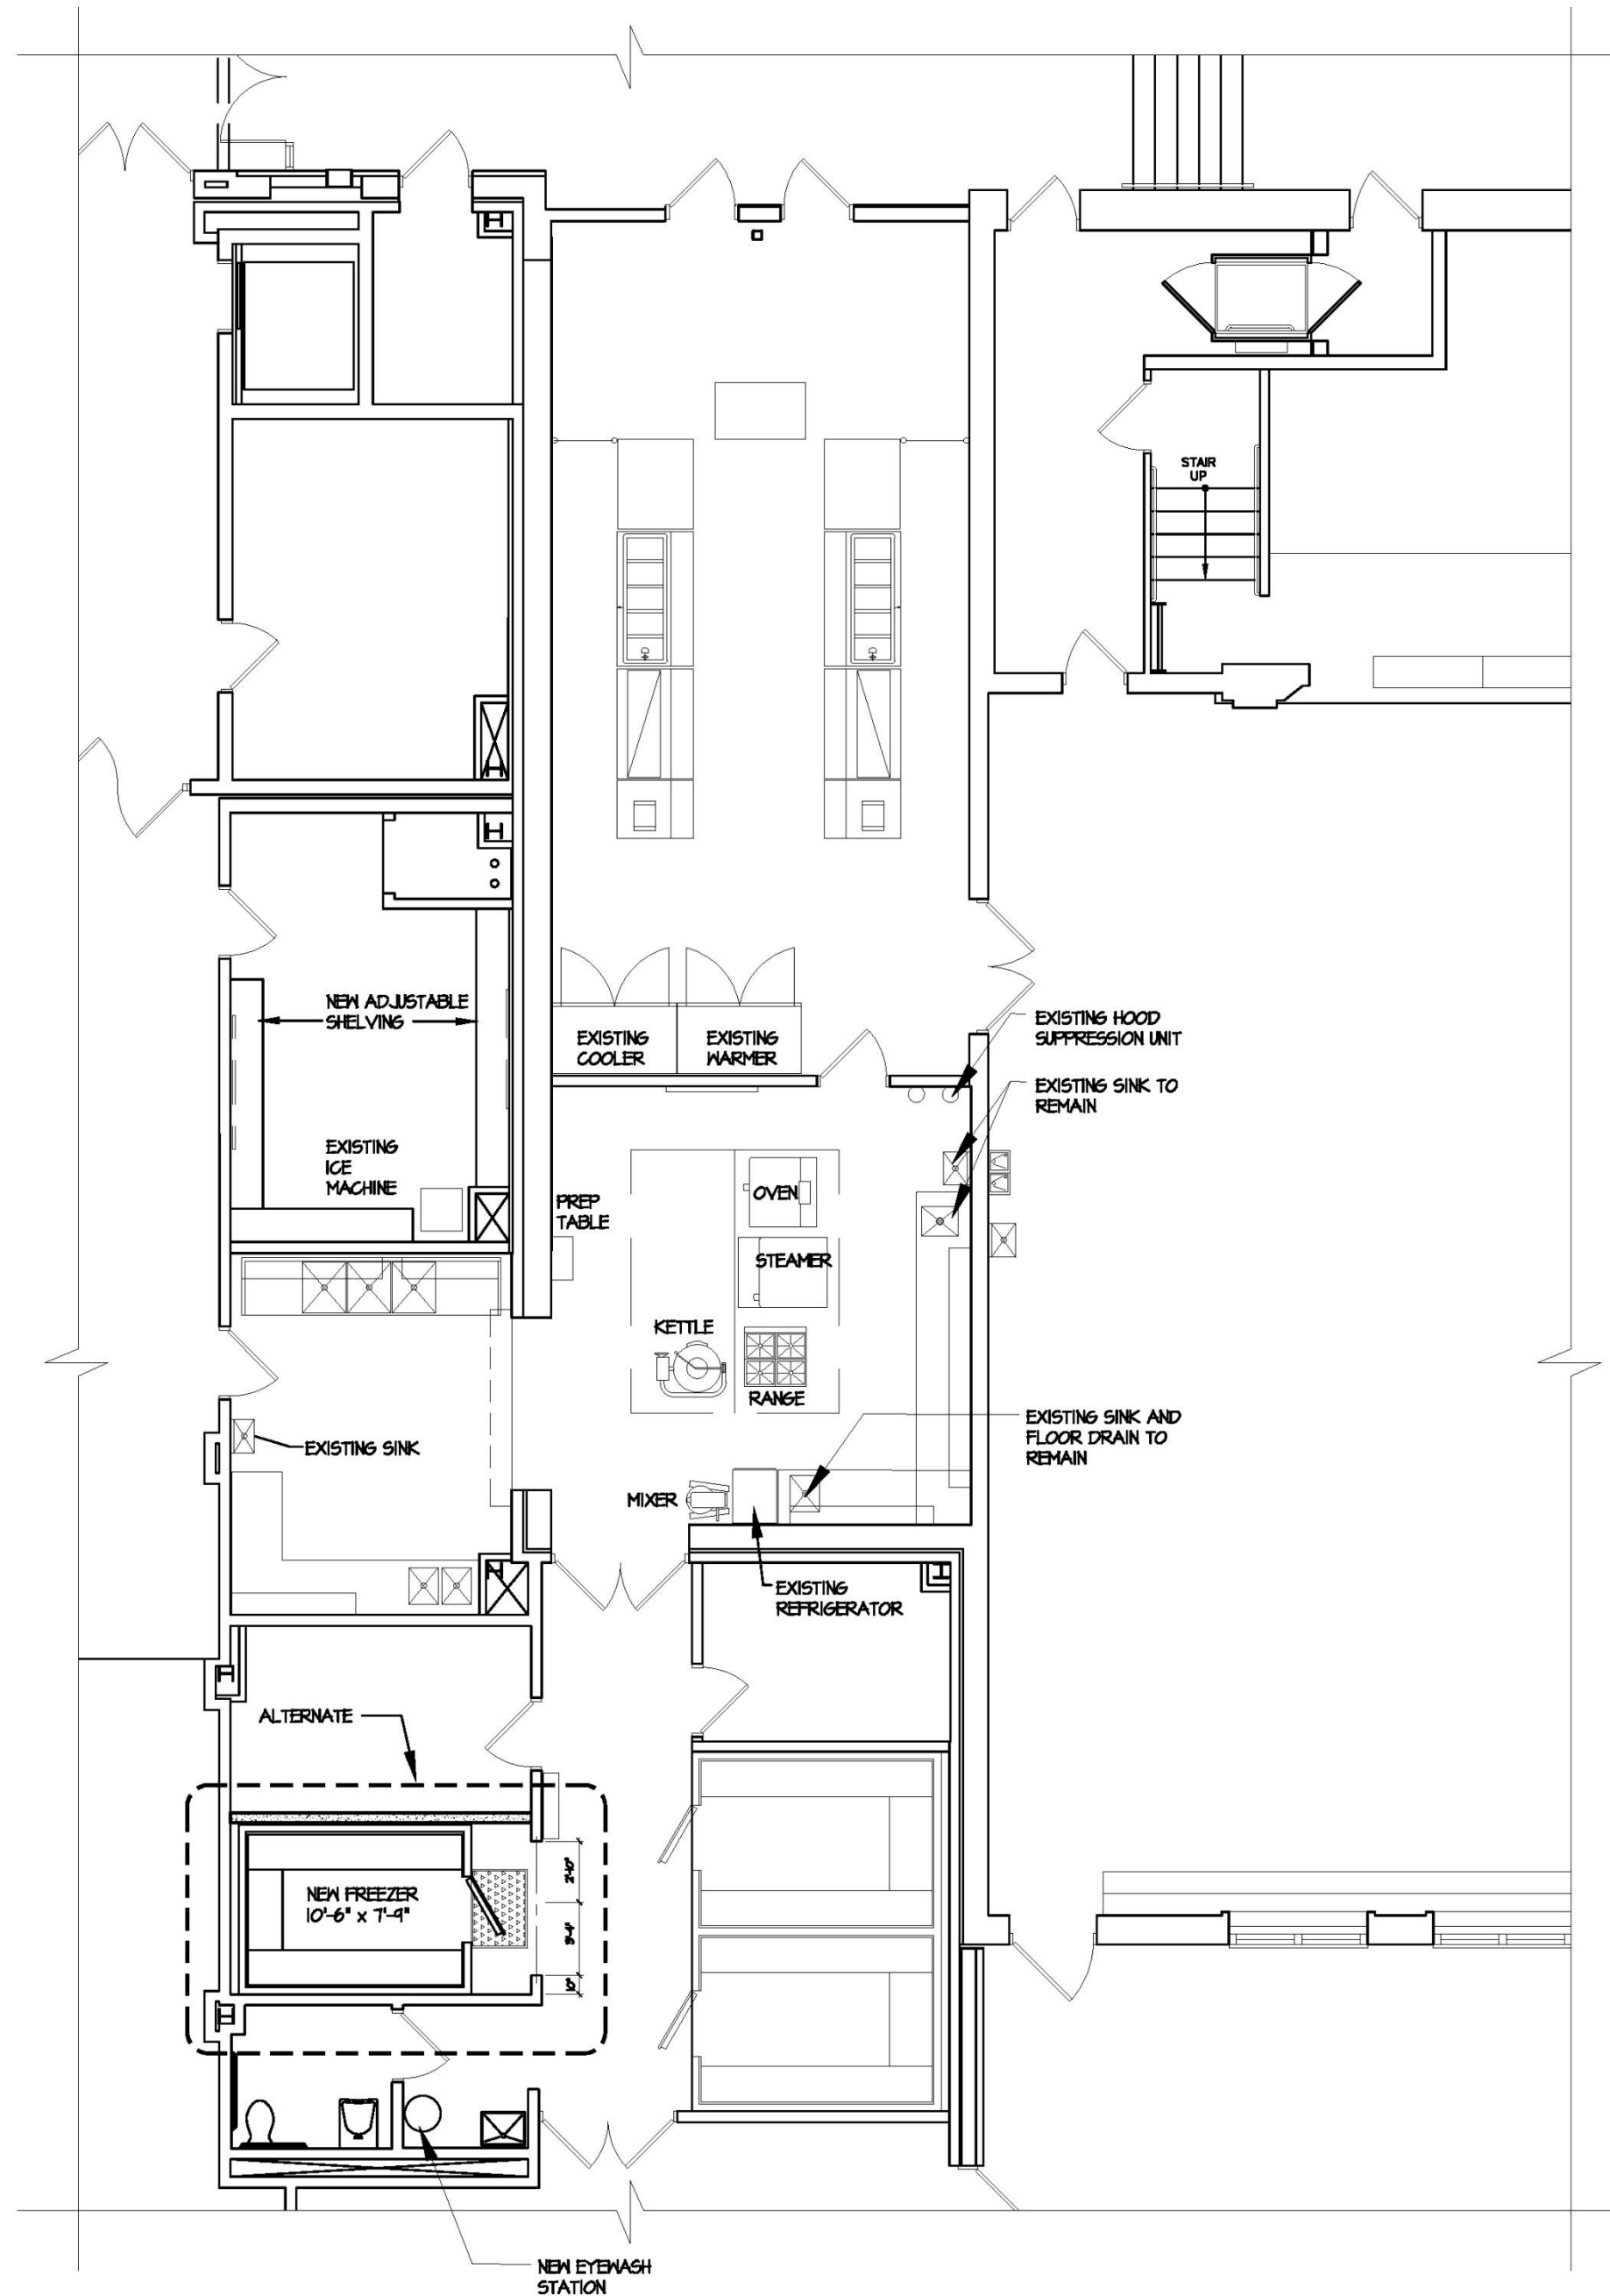

ORIGINAL DESIGN FOR ADDITION

ORIGINAL DESIGN FOR LOCKER ROOMS

1 LOCKER ROOM RECONSTRUCTION PLAN  
 SCALE: 1/4" = 1'-0"

REVISED DESIGN FOR LOCKER ROOMS

1 NEW KITCHEN PLAN  
NOT TO SCALE

ORIGINAL DESIGN FOR KITCHEN

1 NEW KITCHEN PLAN  
NOT TO SCALE

REVISED DESIGN FOR KITCHEN