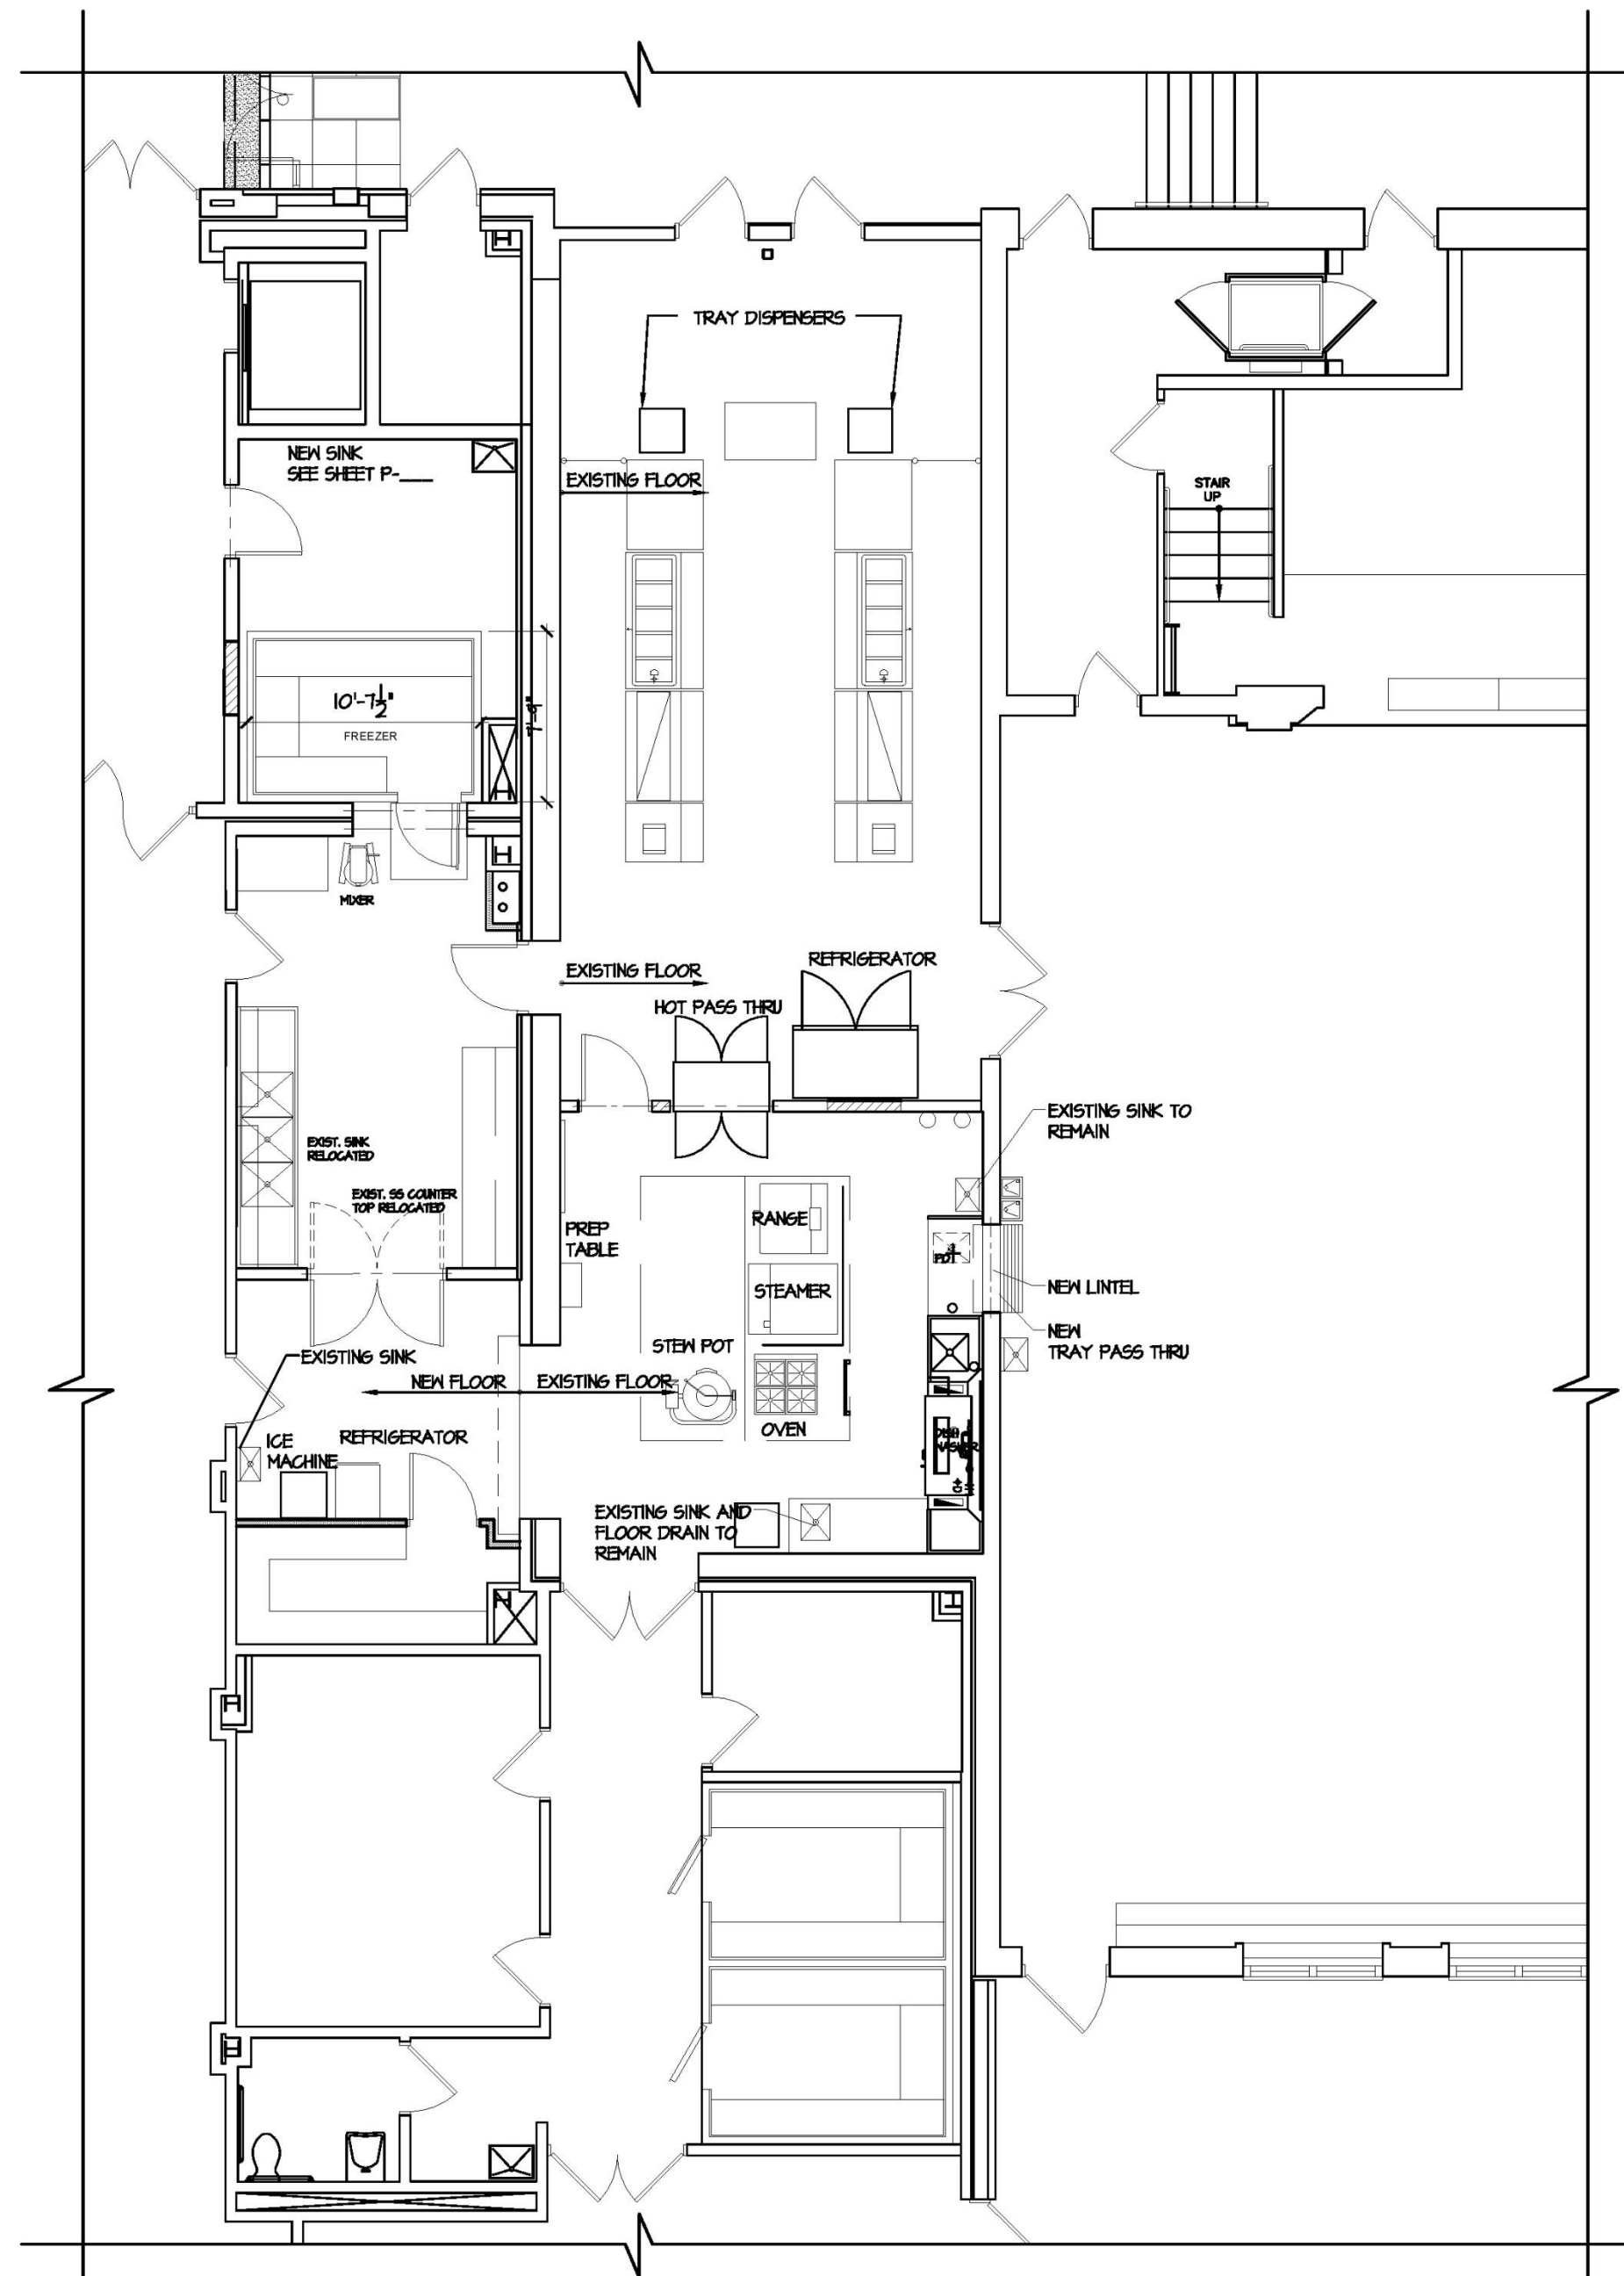

ORIGINAL DESIGN FOR ADDITION

ORIGINAL DESIGN FOR LOCKER ROOMS

1 LOCKER ROOM RECONSTRUCTION PLAN  
 SCALE: 1/4" = 1'-0"

REVISED DESIGN FOR LOCKER ROOMS

1 NEW KITCHEN PLAN  
NOT TO SCALE

ORIGINAL DESIGN FOR KITCHEN

1 NEW KITCHEN PLAN  
NOT TO SCALE

REVISED DESIGN FOR KITCHEN