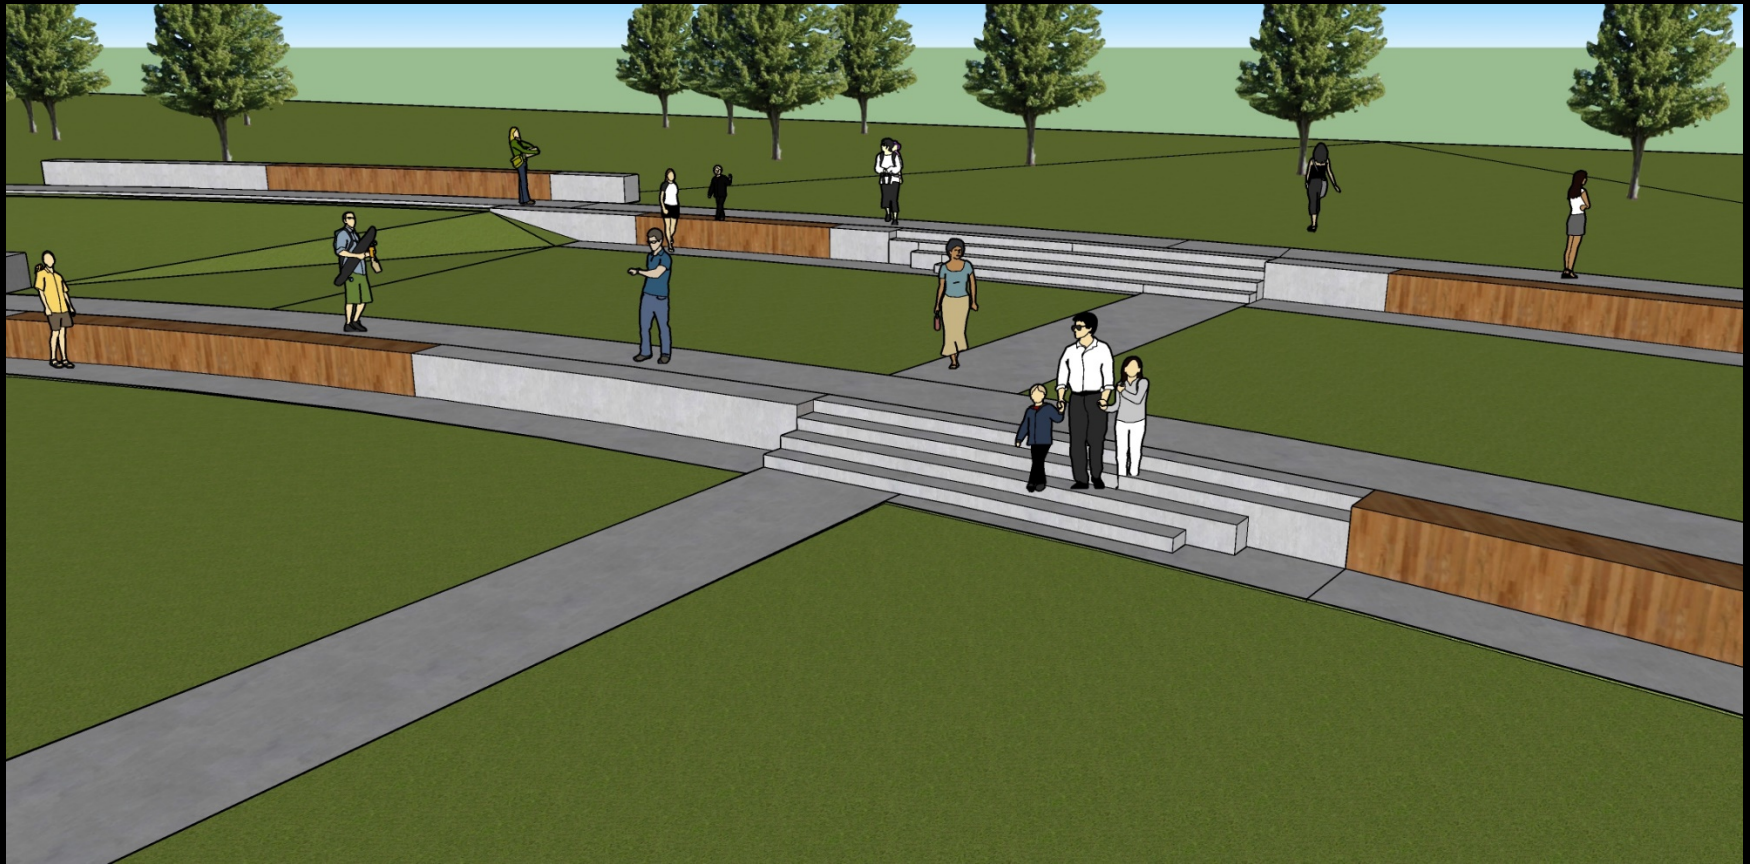

Framingham
Fuller Middle School

School Building Committee Jan. 24, 2019

Jonathan Levi Architects

FULLER SCHOOL, FRAMINGHAM

Overall Site Plan Progress

Civic Space

Civic Space

Precedent Images Amphitheatres and Sitting Walls

Fuller Middle School | January 14, 2019/2018

CBA | Landscape Architects LLC

Civic Space

Service Area Development