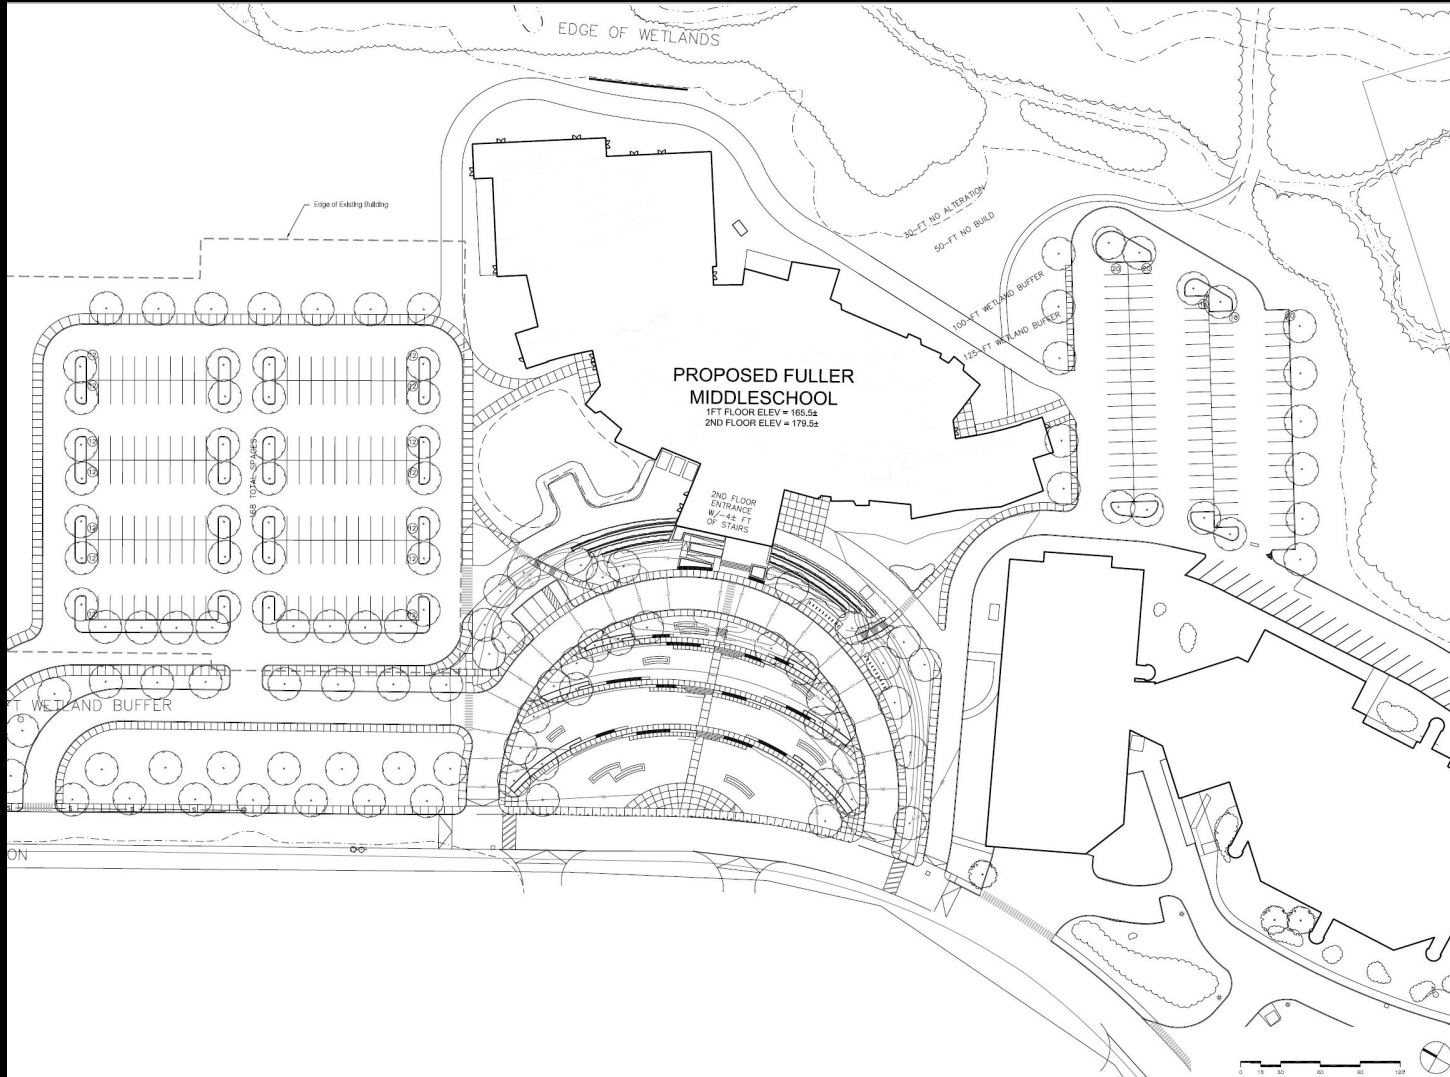

Framingham
Fuller Middle School

School Building Committee Jan. 24, 2019

Jonathan Levi Architects

FULLER SCHOOL, FRAMINGHAM

Overall Site Plan Progress

Civic Space

Civic Space

Precedent Images Amphitheatres and Sitting Walls

Fuller Middle School | January 14, 2019/2018

CBA | Landscape Architects LLC

Civic Space

Service Area Development