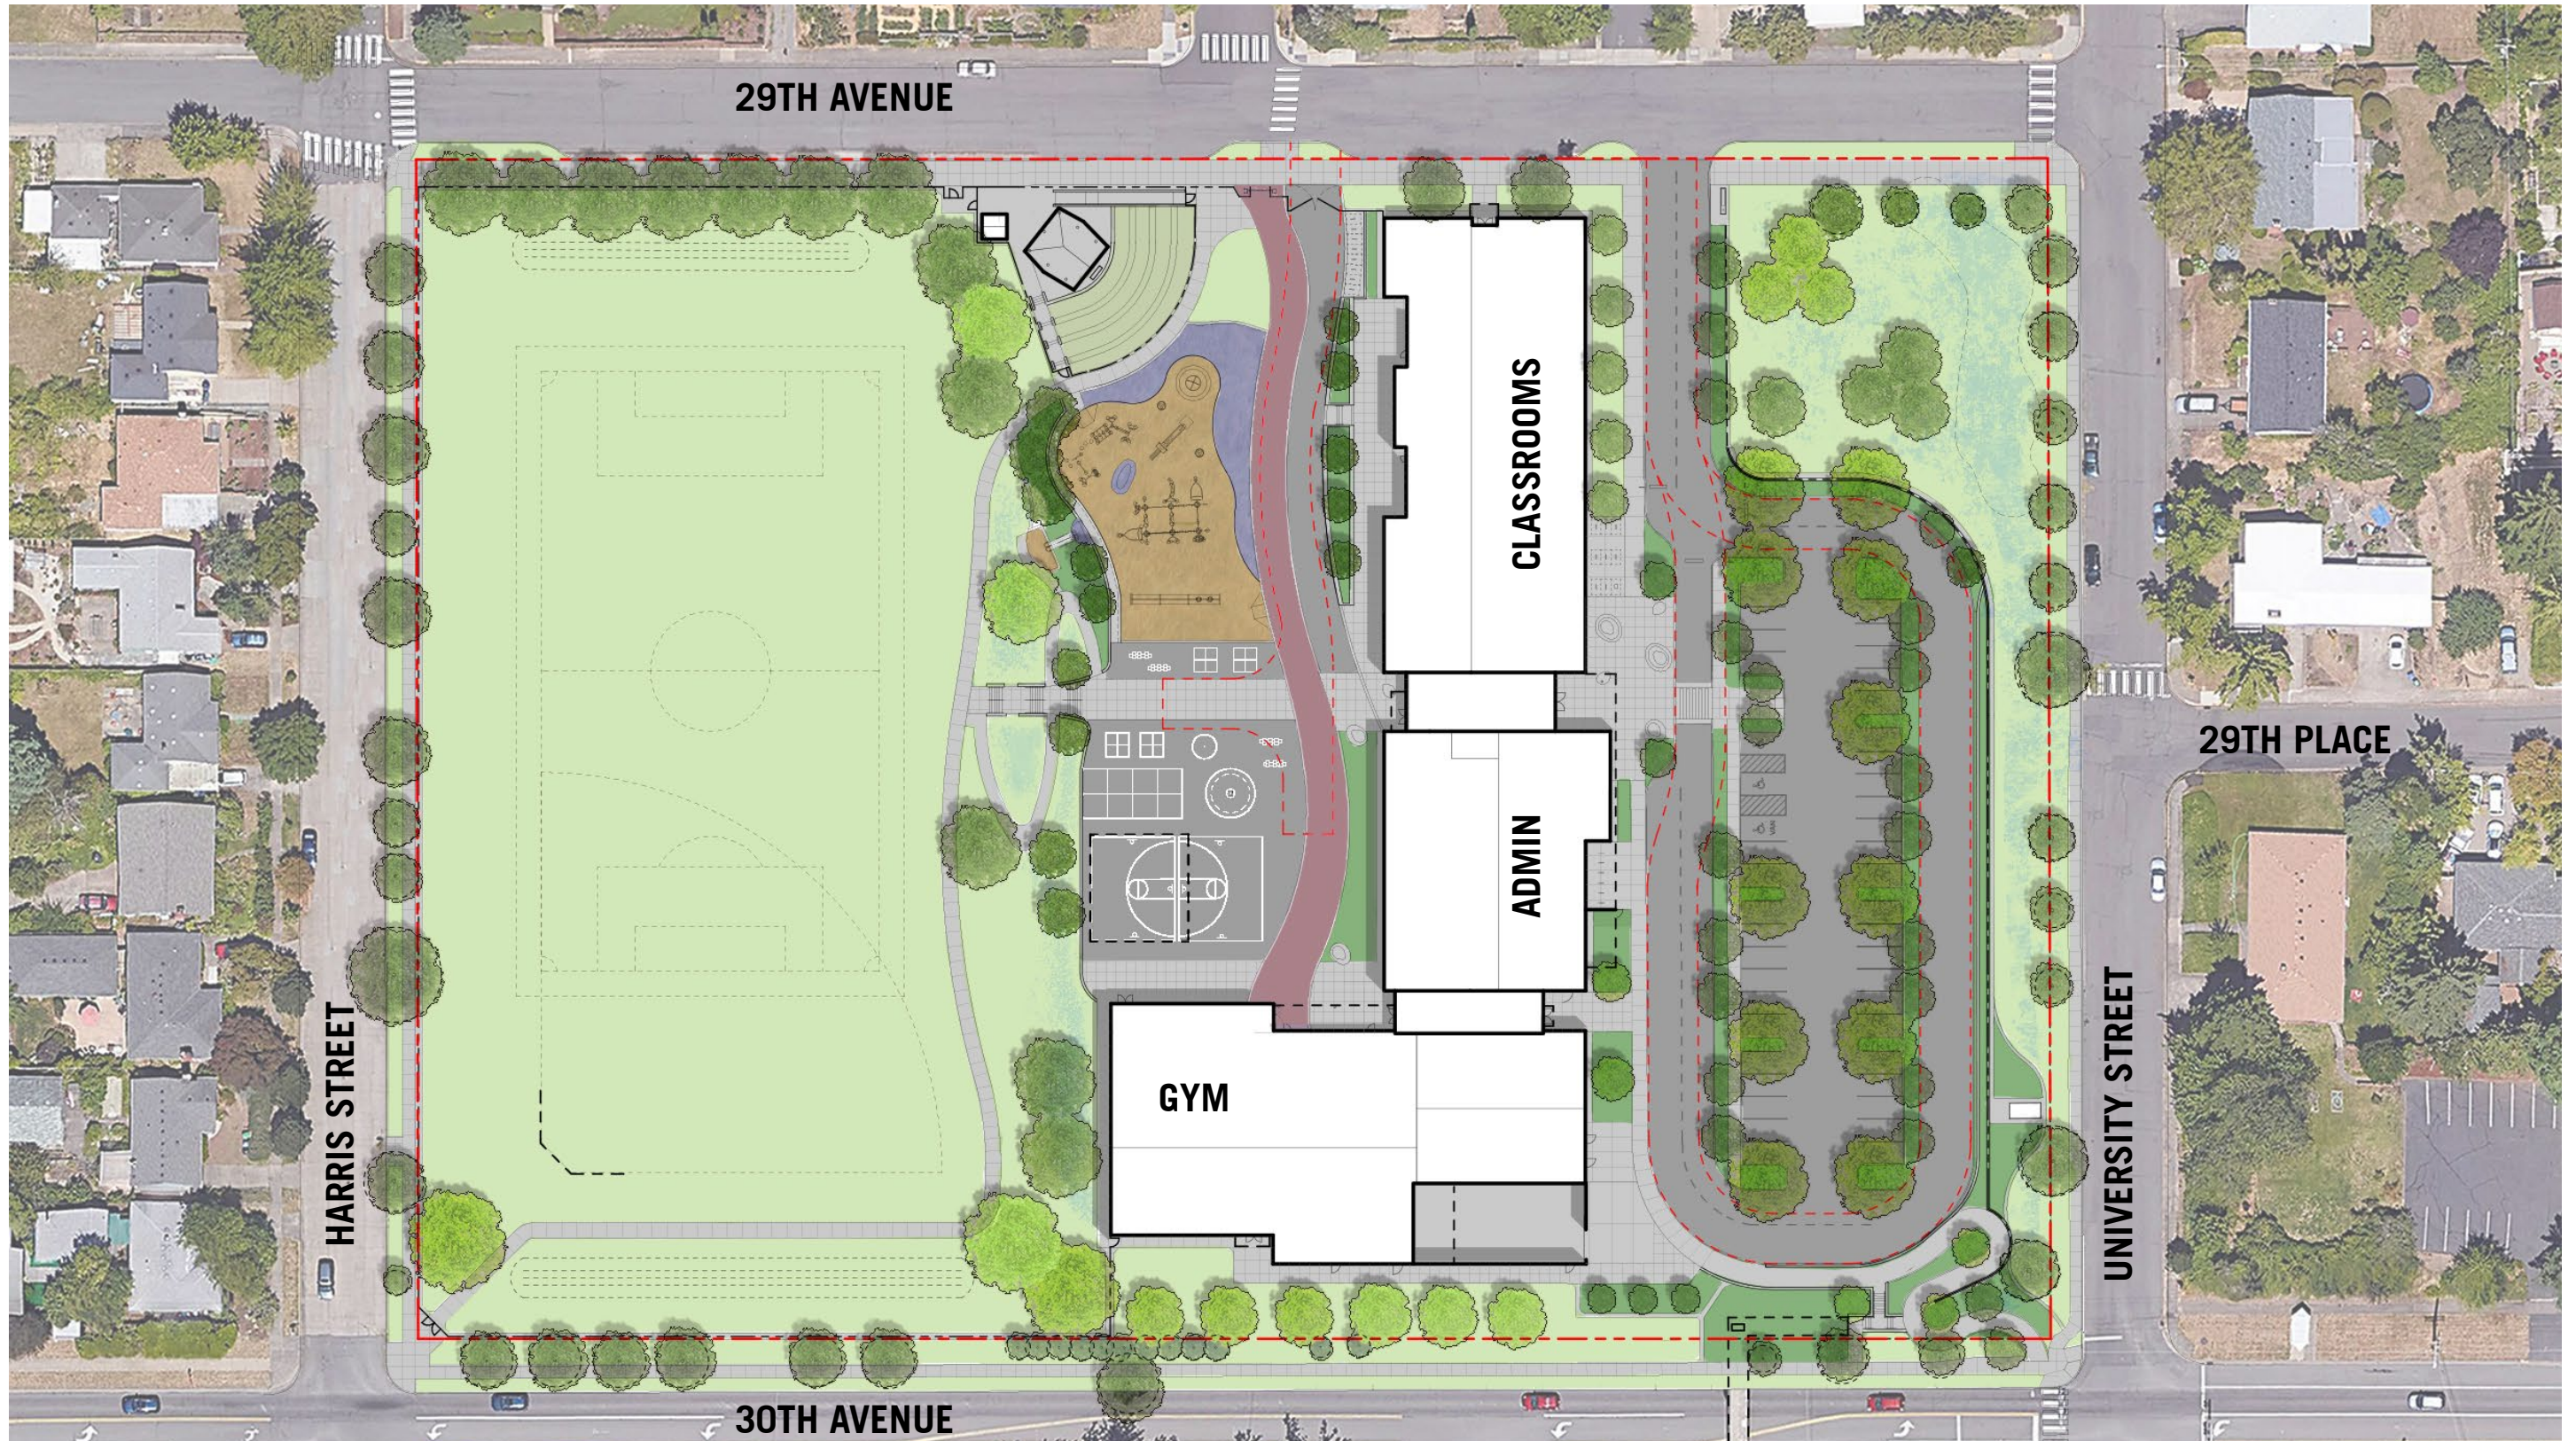

CAMAS RIDGE ELEMENTARY SCHOOL

School Board Update

EUGENE SCHOOL DISTRICT 4J
OCTOBER 2021

P VOT
ARCHITECTURE

Project Schedule

* WEBSITE/BOND EMAIL UPDATE

SITE PLAN

Camas Ridge Elementary School

OVERALL FIRST FLOOR PLAN

OVERALL SECOND FLOOR PLAN

NORTH ENTRY

Camas Ridge Elementary School

MAIN ENTRY

Camas Ridge Elementary School

ENTRY LOBBY

GYMNASIUM

Camas Ridge Elementary School

TYPICAL CLASSROOM

THANK YOU

NORTHWEST AERIAL PERSPECTIVE