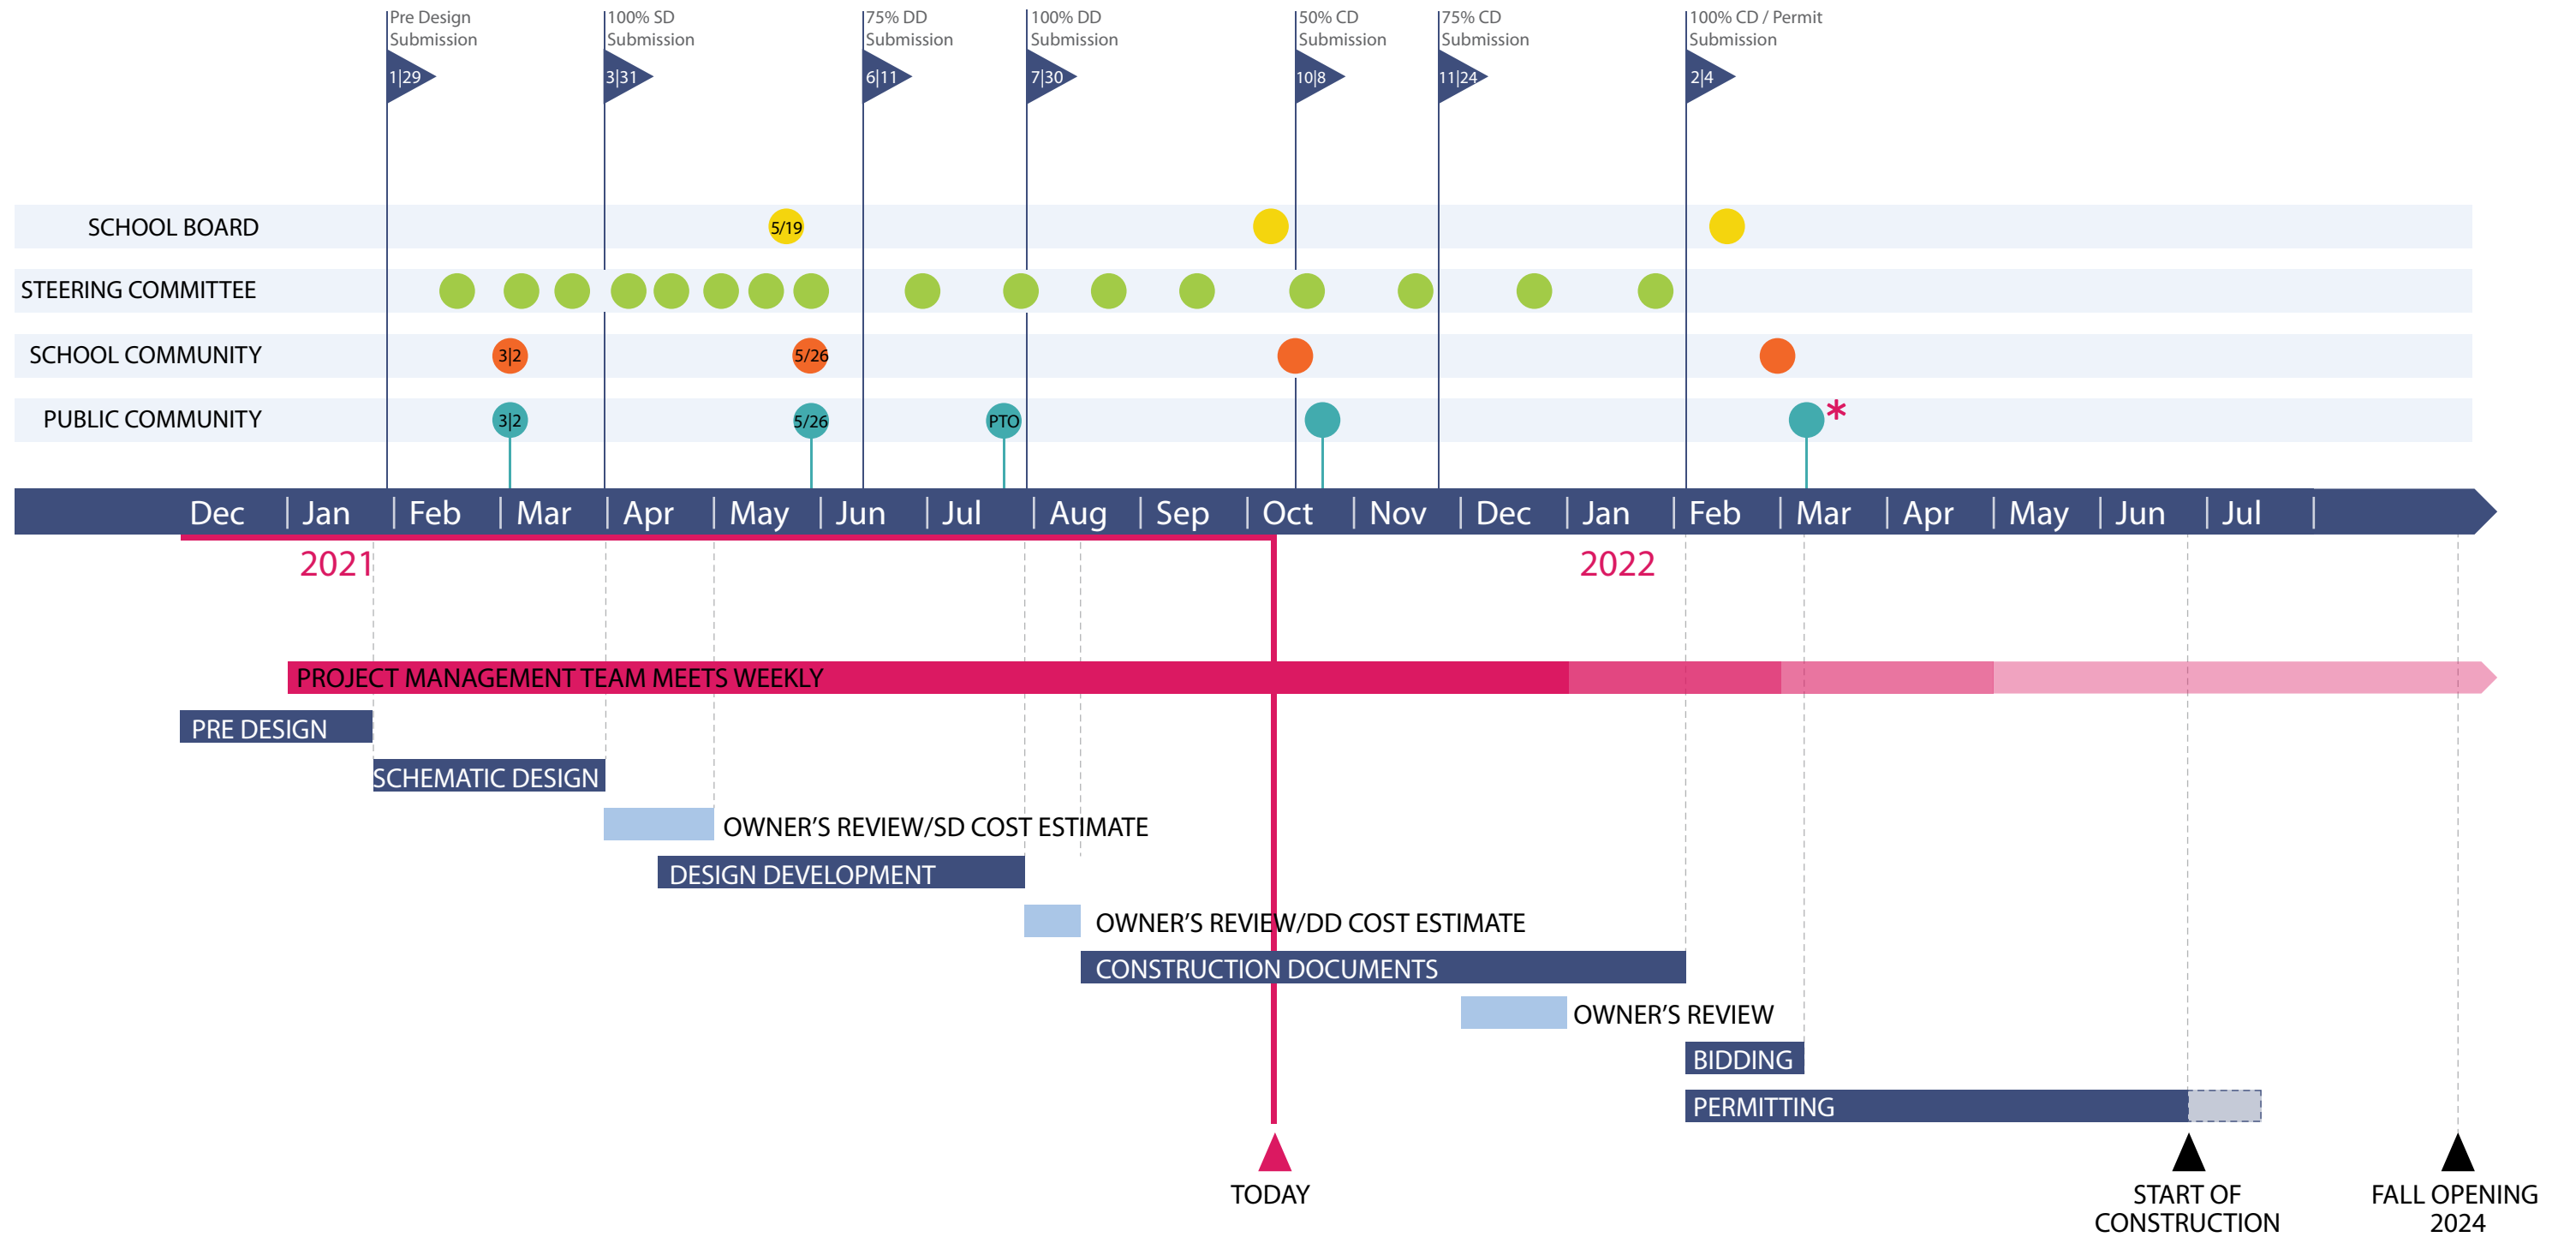

CAMAS RIDGE ELEMENTARY SCHOOL

School Board Update

EUGENE SCHOOL DISTRICT 4J
OCTOBER 2021

P VOT
ARCHITECTURE

Project Schedule

* WEBSITE/BOND EMAIL UPDATE

SITE PLAN

Camas Ridge Elementary School

OVERALL FIRST FLOOR PLAN

OVERALL SECOND FLOOR PLAN

NORTH ENTRY

Camas Ridge Elementary School

MAIN ENTRY

Camas Ridge Elementary School

ENTRY LOBBY

GYMNASIUM