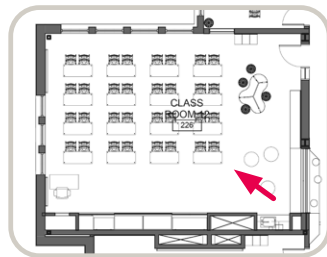

View from 22nd

View from 23rd

Salvaged Cupola and Little Free Library Along Onyx Street

Main Entry Arch & Salvaged Lights

Salvaged "EDISON SCHOOL" Sign
Along Onyx Street

Cafeteria Looking to Entry Commons

Media Center

Typical Classroom -
Looking at Entry / Cubbies

Typical Classroom -
Looking at Secondary Teaching Wall / Student Mail Boxes

MARKER BOARD CABINET
DOORS WITH STORAGE
BEHIND (EITHER SIDE OF
FIXED BOARD)

FIXED MARKER BOARD
FOR SMART PROJECTOR

Typical Classroom Teaching Wall

Site Plan

First Floor Plan

Classroom views highlighted in following pages

Second Floor Plan