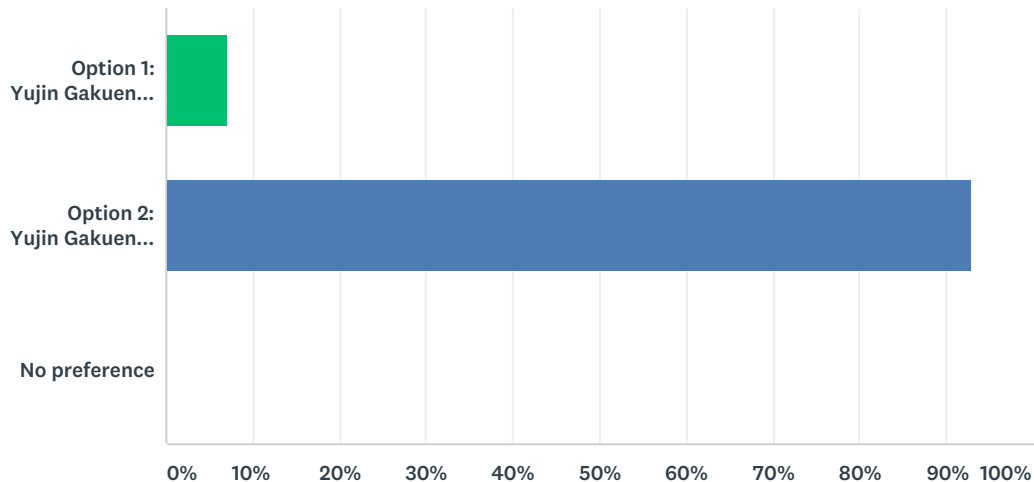

Yujin Gakuen Staff: Possible Space Configurations for YG & Kelly

ANSWER CHOICES	RESPONSES	
Option 1: Yujin Gakuen classrooms in east wing, Kelly classrooms in central and southwest wing	7.14%	1
Option 2: Yujin Gakuen classrooms in central and southwest wing, Kelly classrooms in east wing	92.86%	13
No preference	0.00%	0
TOTAL		14