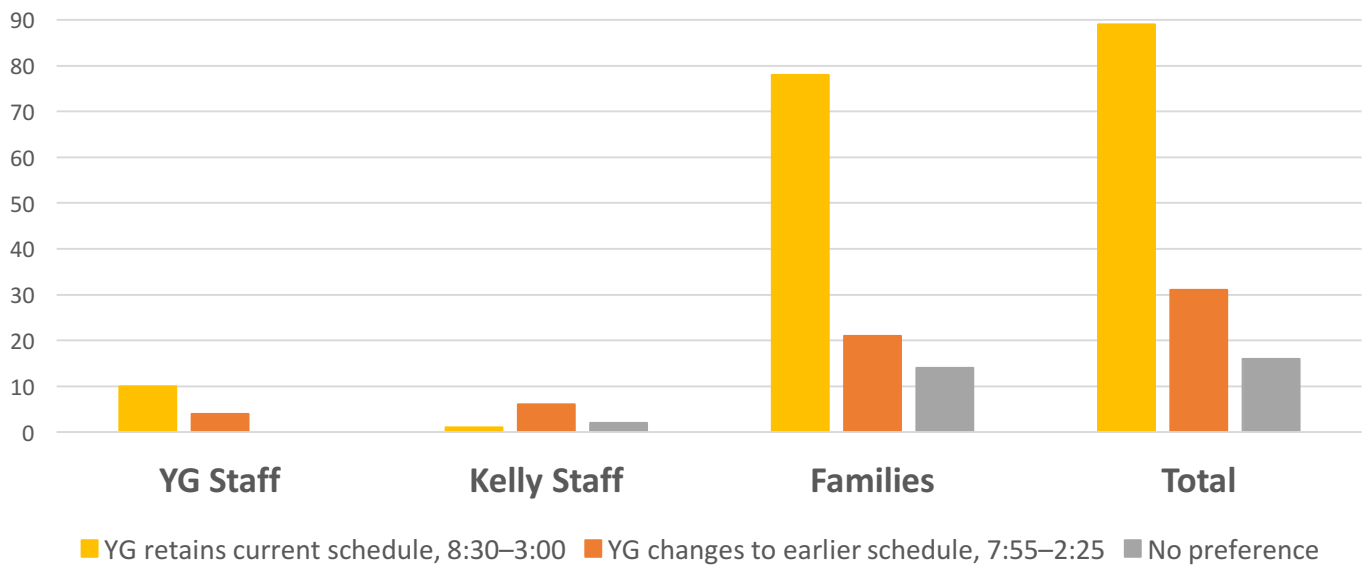

Preferred start time = Retain current schedule