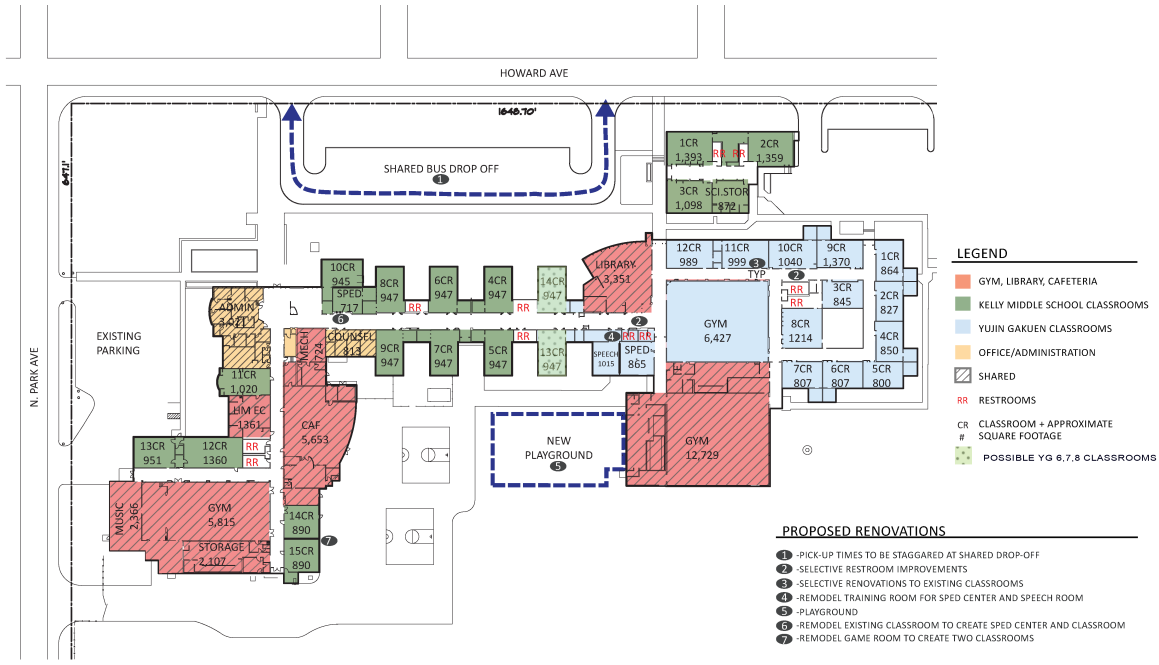

Kelly Location Option 1: YG in East Wing

KELLY MIDDLE SCHOOL SITE PLAN DIAGRAM - OPTION 1
NOT TO SCALE
YUJIN GAKUEN ELEMENTARY SCHOOL RELOCATION

EUGENE SCHOOL DISTRICT 41
AUGUST 30, 2019
GMA ARCHITECTS

- **Light Blue:** Yujin Gakuen classrooms
- **Light Green Dots:** Possible location of YG middle level classrooms
- **Green:** Kelly classrooms
- **Red:** Shared space (scheduled so elementary and middle school students are not using space at the same time)
- **Yellow:** Office/administration space