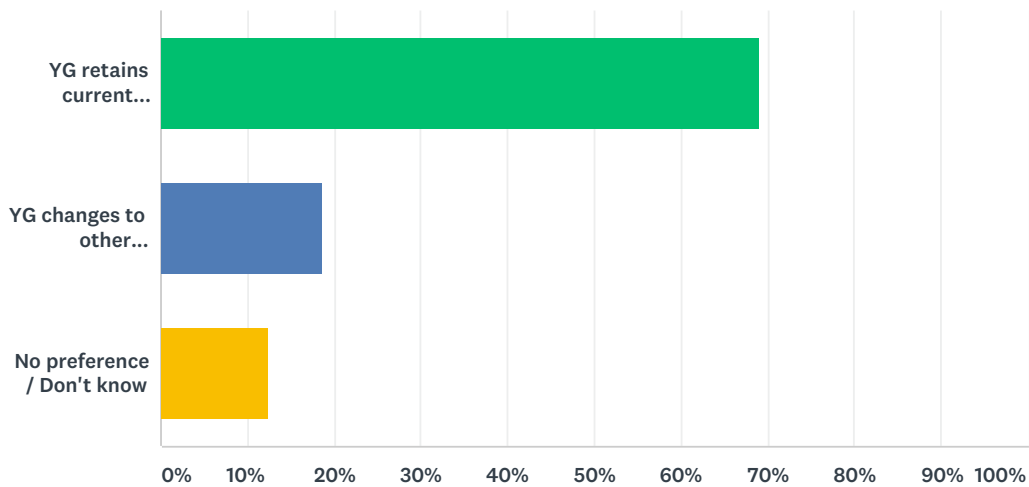

Which do you think would work better for Yujin Gakuen and for Kelly?

Feedback from Families: Possible Space Configurations for Kelly & Yujin Gakuen

ANSWER CHOICES	RESPONSES	
YG retains current schedule, 8:30 a.m.–3:00 p.m. with 1:45 p.m. early release on Friday	69.03%	78
YG changes to other elementary schedule, 7:55 a.m.–2:25 p.m. with 1:10 p.m. early release on Friday	18.58%	21
No preference / Don't know	12.39%	14
TOTAL		113