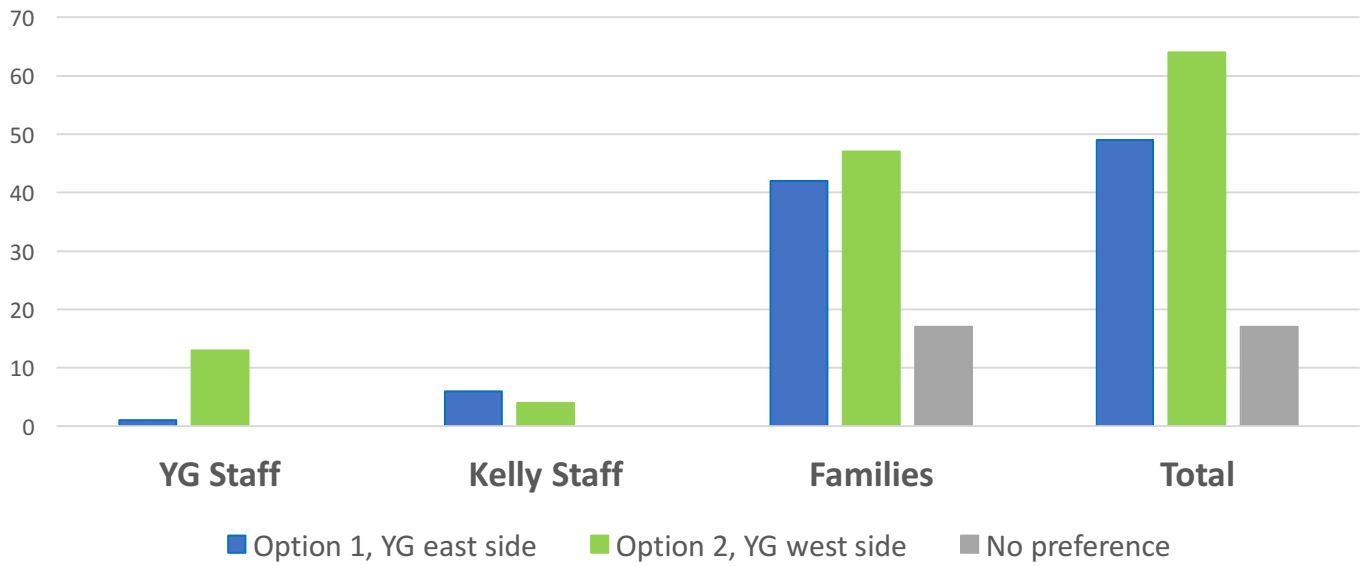

Overview:

Staff and parent surveys

Building configuration preferences for

Yujin Gakuen move to Kelly Middle School

September 2019

Eugene School District 4J

Preferred space configuration = YG west side & Kelly east side