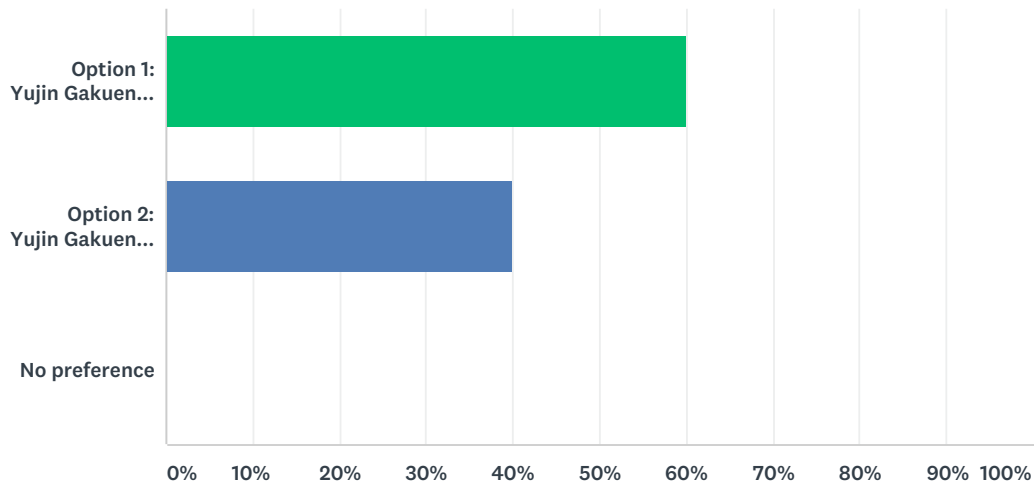

Which do you think would work better for Yujin Gakuen and for Kelly?

Kelly Staff: Possible Space Configurations for Kelly & Yujin Gakuen

ANSWER CHOICES	RESPONSES	
Option 1: Yujin Gakuen classrooms in east wing, Kelly classrooms in central and southwest wing	60.00%	6
Option 2: Yujin Gakuen classrooms in central and southwest wing, Kelly classrooms in east wing	40.00%	4
No preference	0.00%	0
TOTAL		10