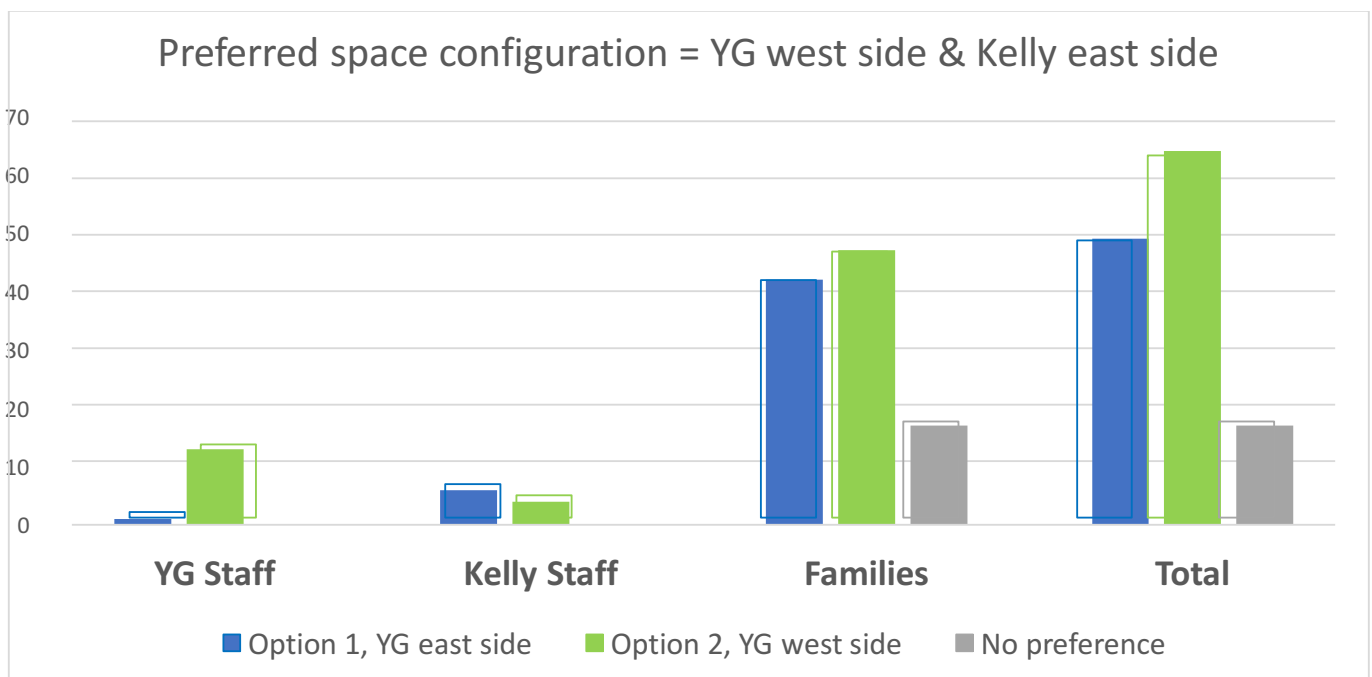

Yujin Gakuen Staff: Possible Space Configurations for YG & Kelly

ANSWER CHOICES	RESPONSES	
Option 1: Yujin Gakuen classrooms in east wing, Kelly classrooms in central and southwest wing	7.14%	1
Option 2: Yujin Gakuen classrooms in central and southwest wing, Kelly classrooms in east wing	92.86%	13
No preference	0.00%	0
TOTAL		14

Which do you think would work better for Yujin Gakuen and for Kelly?

Feedback from Families: Possible Space Configurations for Kelly & Yujin Gakuen

ANSWER CHOICES	RESPONSES	
Option 1: Yujin Gakuen classrooms in east wing, Kelly classrooms in central and southwest wing	39.62%	42
Option 2: Yujin Gakuen classrooms in central and southwest wing, Kelly classrooms in east wing	44.34%	47
No preference	16.04%	17
TOTAL		106