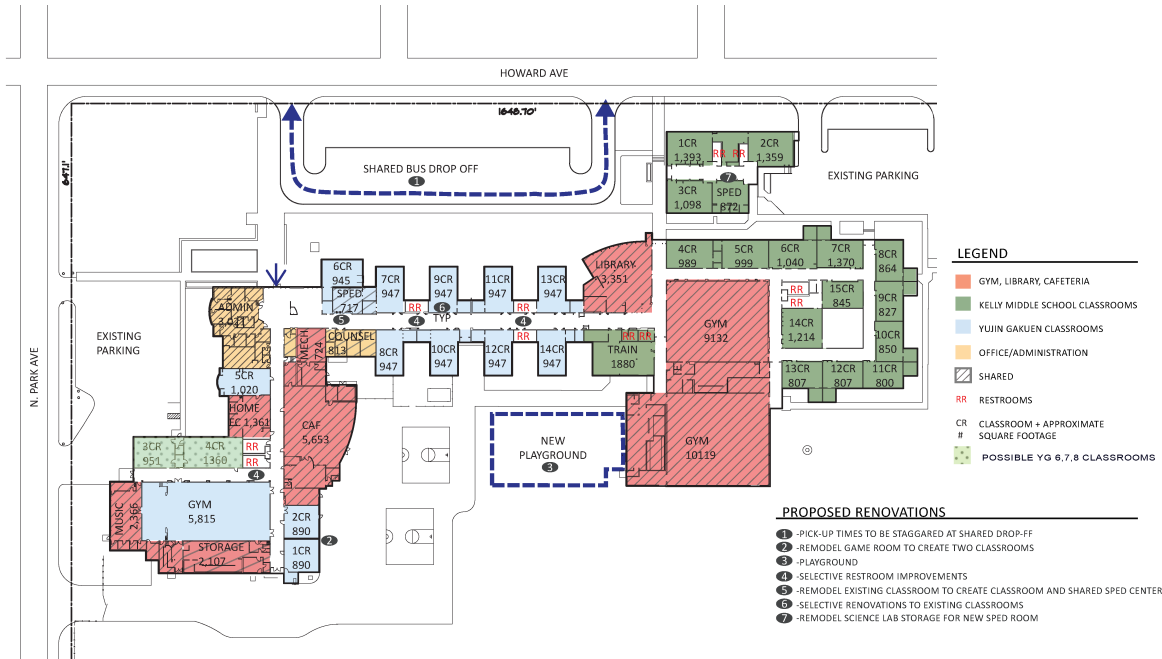

Kelly Location Option 2: YG in Central & Southwest Wing

KELLY MIDDLE SCHOOL SITE PLAN DIAGRAM - OPTION 2
NOT TO SCALE
YUJIN GAKUEN ELEMENTARY SCHOOL RELOCATION

EUGENE SCHOOL DISTRICT 41
AUGUST 30, 2019

Light Blue: Yujin Gakuen classrooms

Light Green Dots: Possible location of YG middle level classrooms

Green: Kelly classrooms

Red: Shared space (scheduled so elementary and middle school students are not using space at the same time)

Yellow: Office/administration space