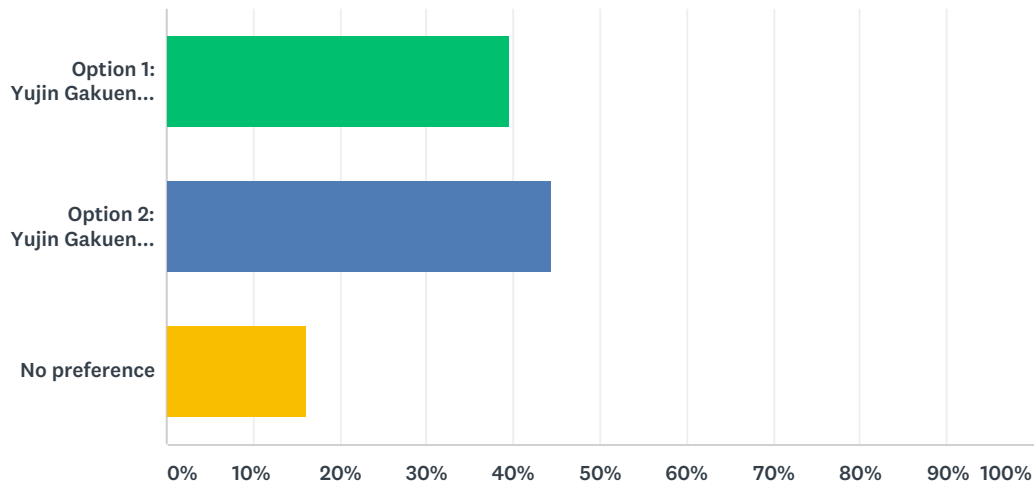

Which do you think would work better for Yujin Gakuen and for Kelly?

Feedback from Families: Possible Space Configurations for Kelly & Yujin Gakuen

ANSWER CHOICES	RESPONSES	
Option 1: Yujin Gakuen classrooms in east wing, Kelly classrooms in central and southwest wing	39.62%	42
Option 2: Yujin Gakuen classrooms in central and southwest wing, Kelly classrooms in east wing	44.34%	47
No preference	16.04%	17
TOTAL		106