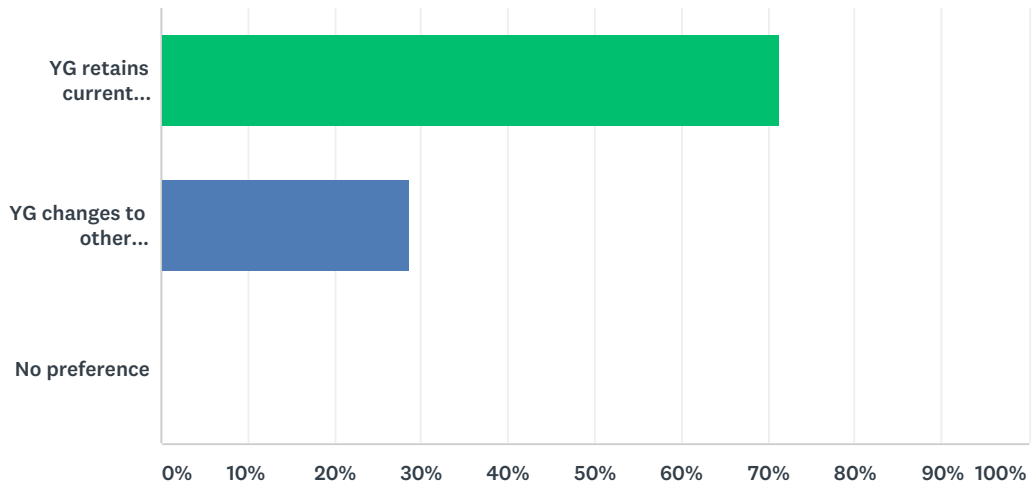

Yujin Gakuen Staff: Possible Space Configurations for YG & Kelly

ANSWER CHOICES	RESPONSES	
YG retains current schedule, 8:30 a.m.–3:00 p.m. with 1:45 p.m. early release on Friday	71.43%	10
YG changes to other elementary schedule, 7:55 a.m.–2:25 p.m. with 1:10 p.m. early release on Friday	28.57%	4
No preference	0.00%	0
TOTAL		14