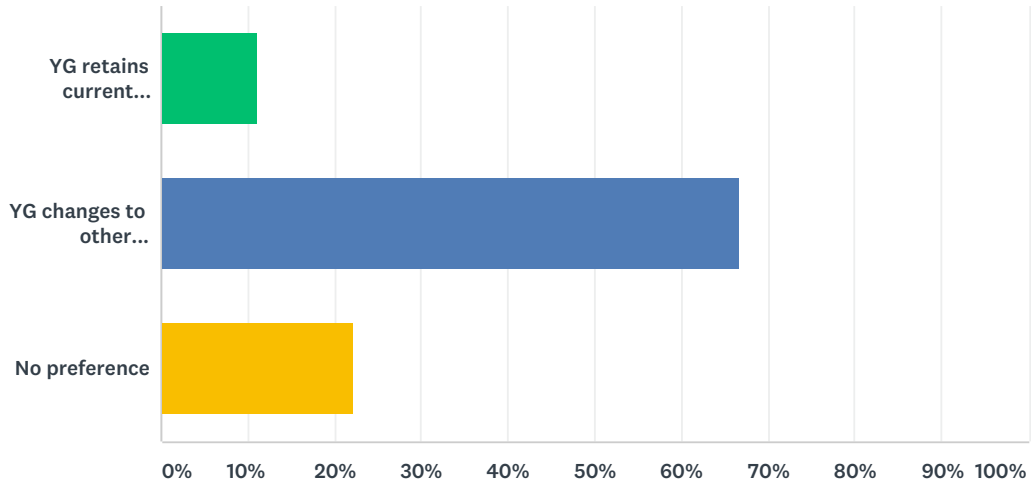

Which do you think would work better for Yujin Gakuen and for Kelly?

Kelly Staff: Possible Space Configurations for Kelly & Yujin Gakuen

ANSWER CHOICES	RESPONSES	
YG retains current schedule, 8:30 a.m.–3:00 p.m. with 1:45 p.m. early release on Friday	11.11%	1
YG changes to other elementary schedule, 7:55 a.m.–2:25 p.m. with 1:10 p.m. early release on Friday	66.67%	6
No preference	22.22%	2
TOTAL		9