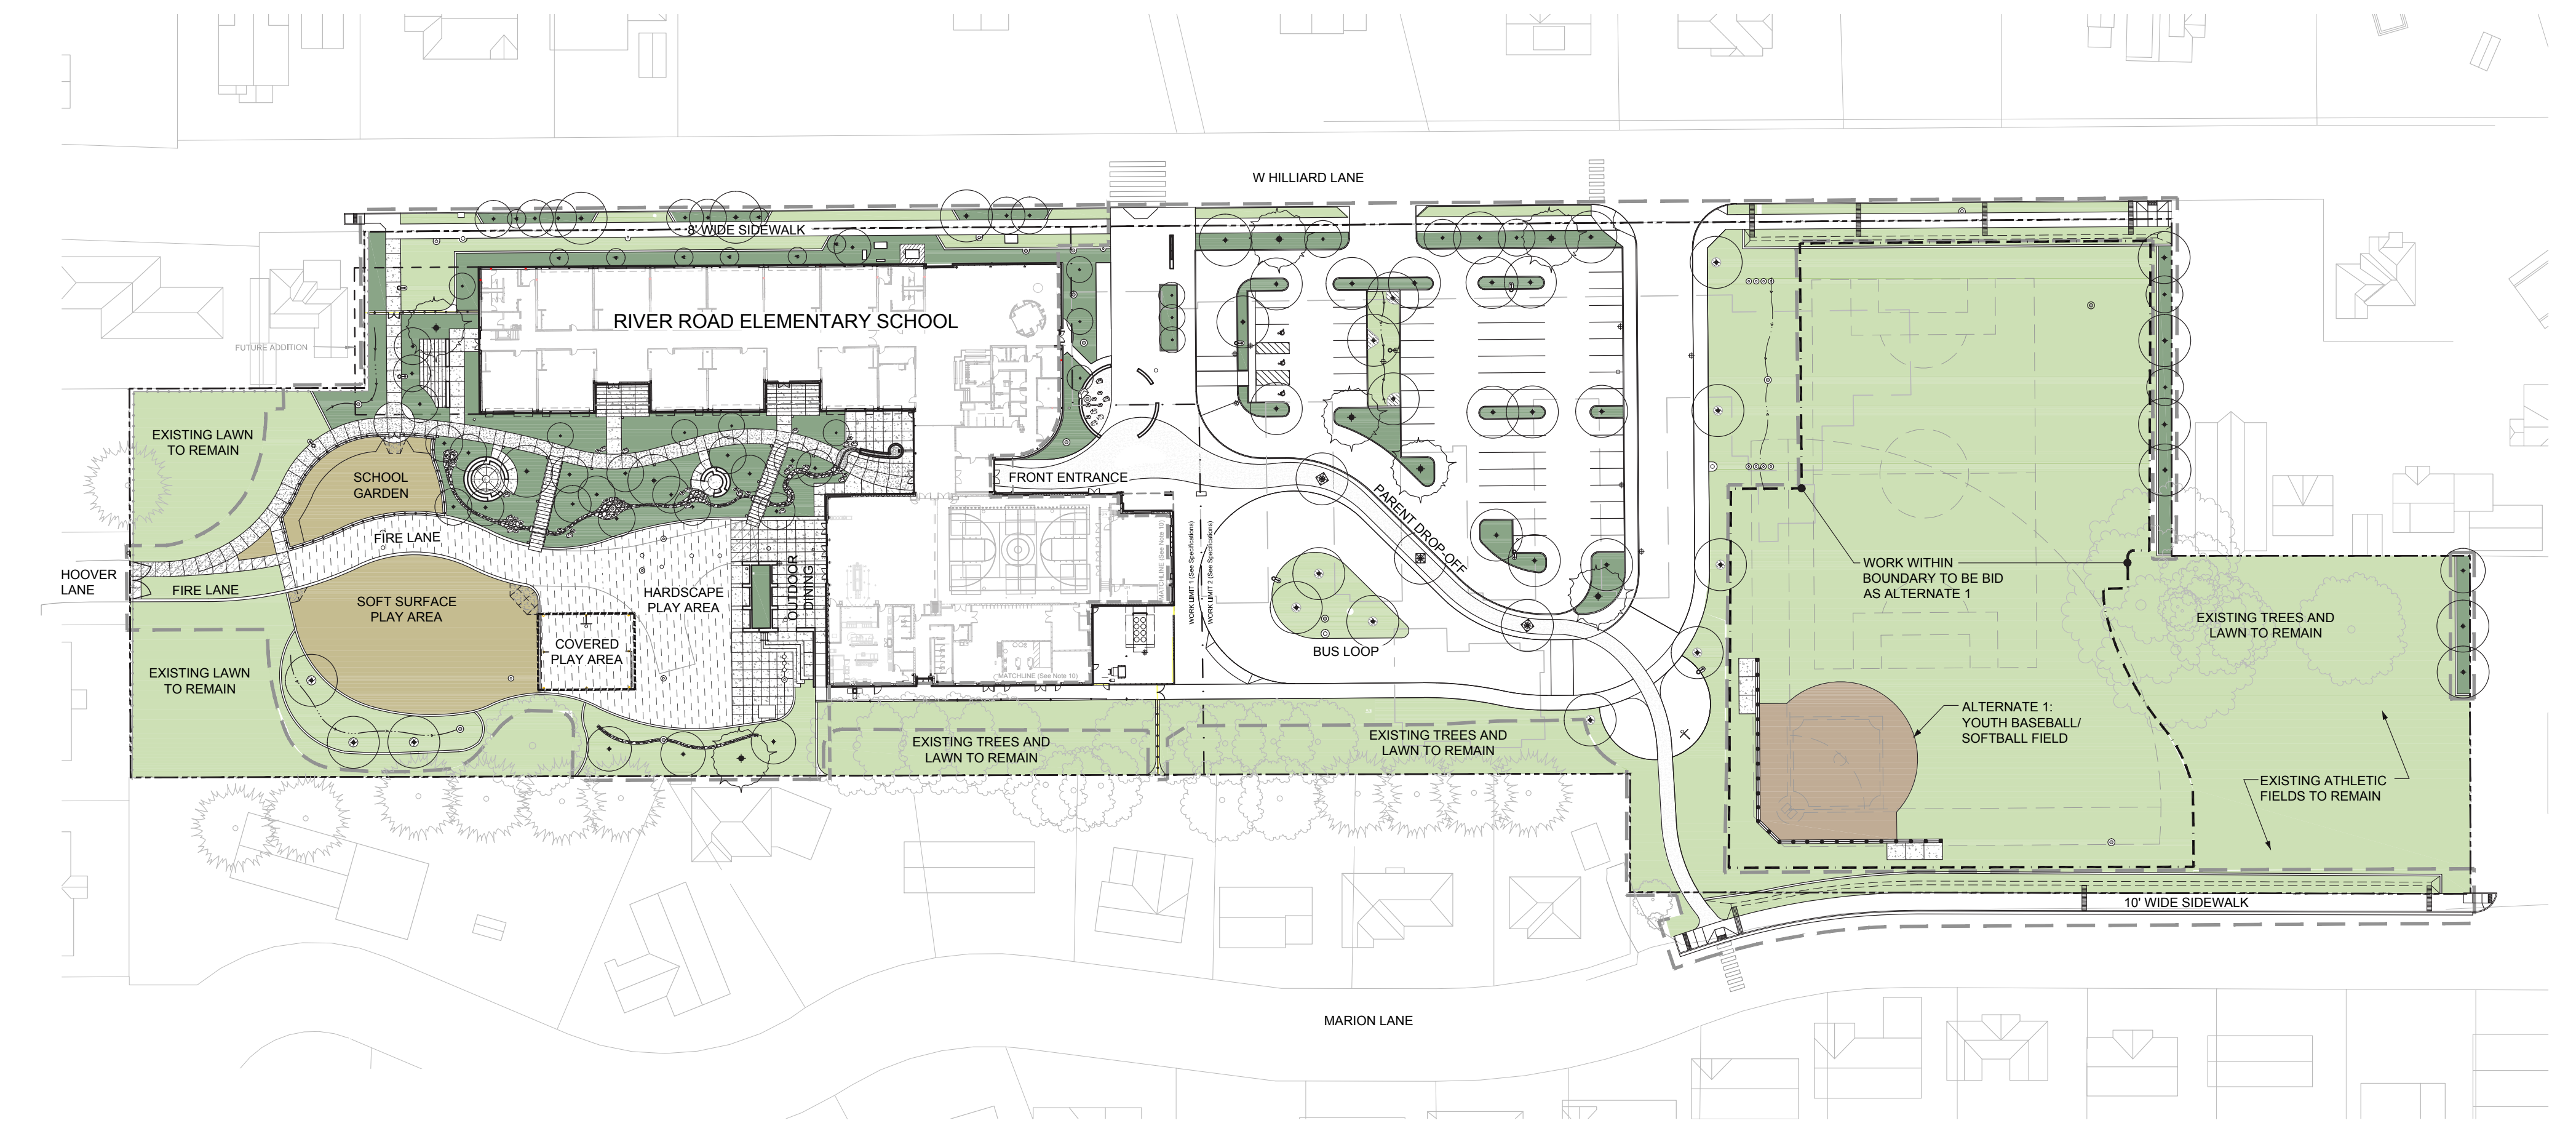

Cafeteria Exterior

Commons Exterior

Entry

SITE PLAN

**LEGEND**

- LAWN / SWALE
- PLANT BED
- INFIELD
- RESILIENT SURFACE

Entry

# RIVER ROAD / EL CAMINO DEL RIO SITE PLAN AND BUILDING EXTERIOR

RIVER ROAD / EL CAMINO DEL RIO FIRST FLOOR PLAN AND INTERIOR

Second Floor Classroom

PIVOT *dowa* IBI GROUP

Second Floor Commons

PIVOT *dowa* IBI GROUP

View of Media Center from Bridge

PIVOT *dowa* IBI GROUP

**SPACE TYPES**  
 ADMINISTRATION  
 CLASSROOM  
 GYM & CAFETERIA

RIVER ROAD / EL CAMINO DEL RIO SECOND FLOOR PLAN AND INTERIOR

PIVOT ARCHITECTURE