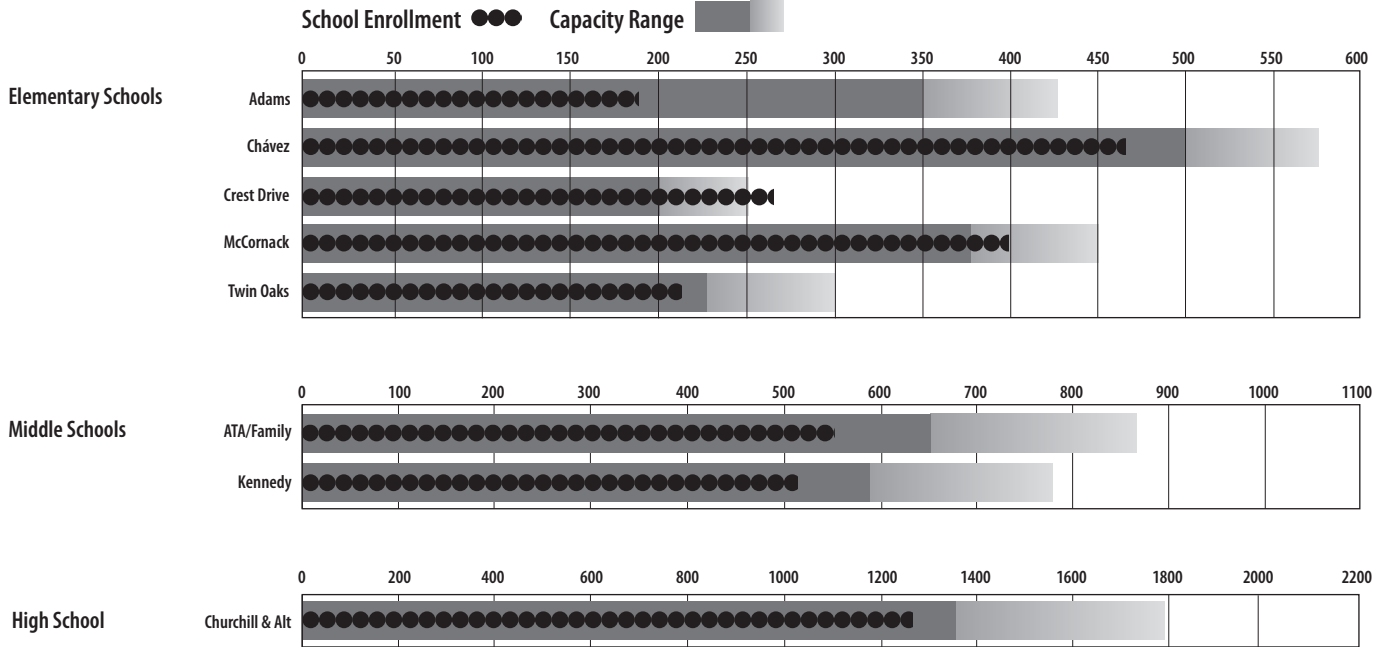

4J School Enrollment and Capacity

Enrollment figures are the total number of students enrolled at each school on Sept. 30, 2010 (K=1). **Building capacity** estimates vary depending on usage and are shown as a range.

Churchill Region

South Region

4J School Enrollment and Capacity

Enrollment figures are the total number of students enrolled at each school on Sept. 30, 2010 (K=1). **Building capacity** estimates vary depending on usage and are shown as a range.

North Region

Sheldon Region