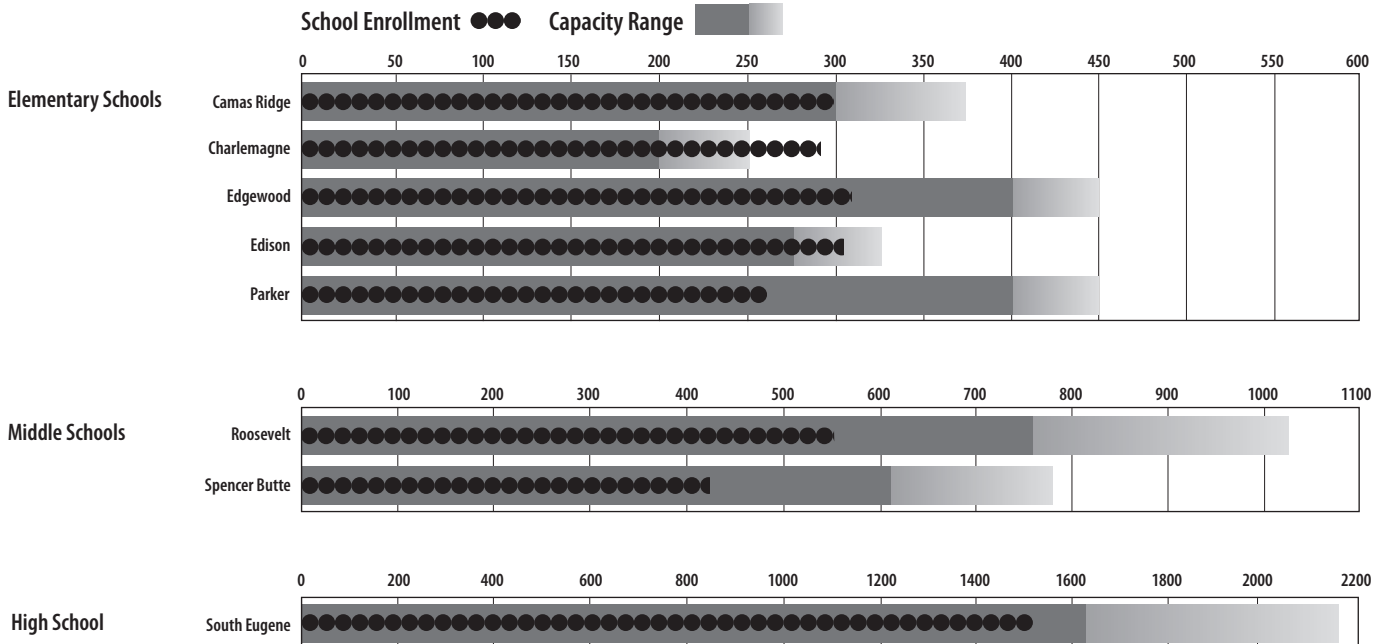

4J School Enrollment and Capacity

Enrollment figures are the total number of students enrolled at each school on Sept. 30, 2010 (K=1). **Building capacity** estimates vary depending on usage and are shown as a range.

Churchill Region

South Region

4J School Enrollment and Capacity

Enrollment figures are the total number of students enrolled at each school on Sept. 30, 2010 (K=1). **Building capacity** estimates vary depending on usage and are shown as a range.

North Region

Sheldon Region