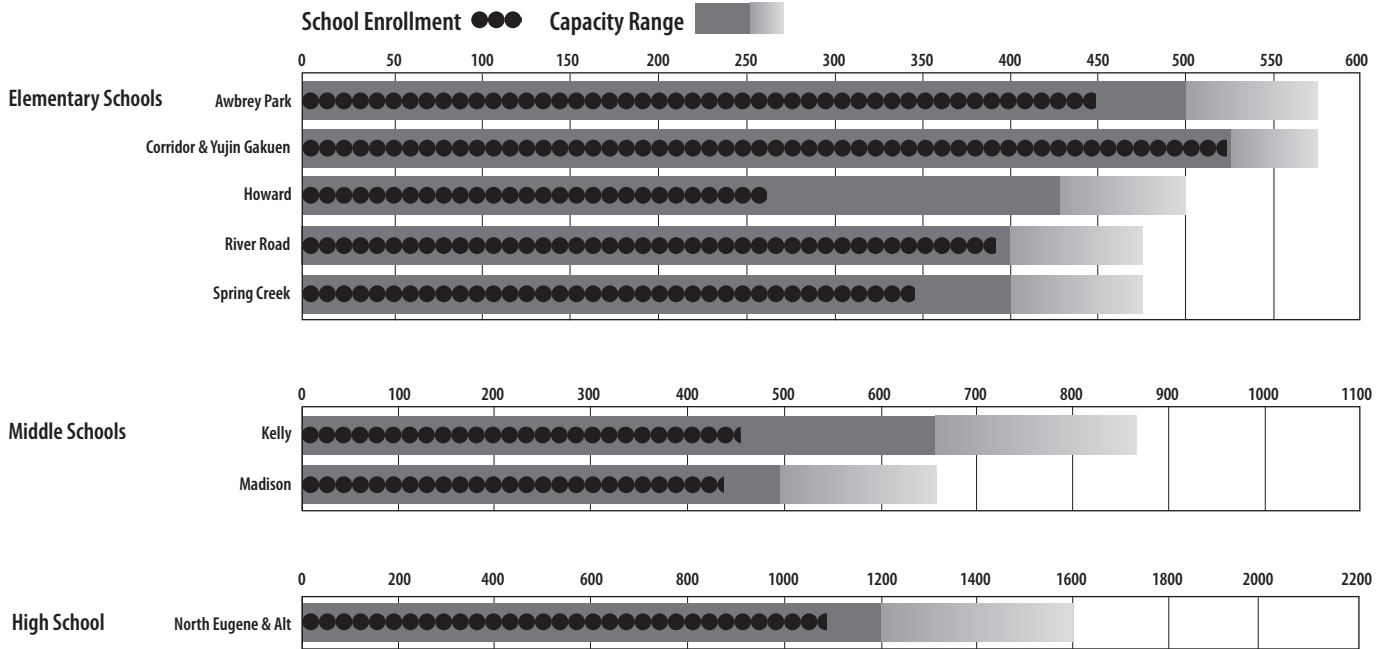

Churchill Region

South Region

4J School Enrollment and Capacity

Enrollment figures are the total number of students enrolled at each school on Sept. 30, 2010 (K=1). **Building capacity** estimates vary depending on usage and are shown as a range.

North Region

Sheldon Region