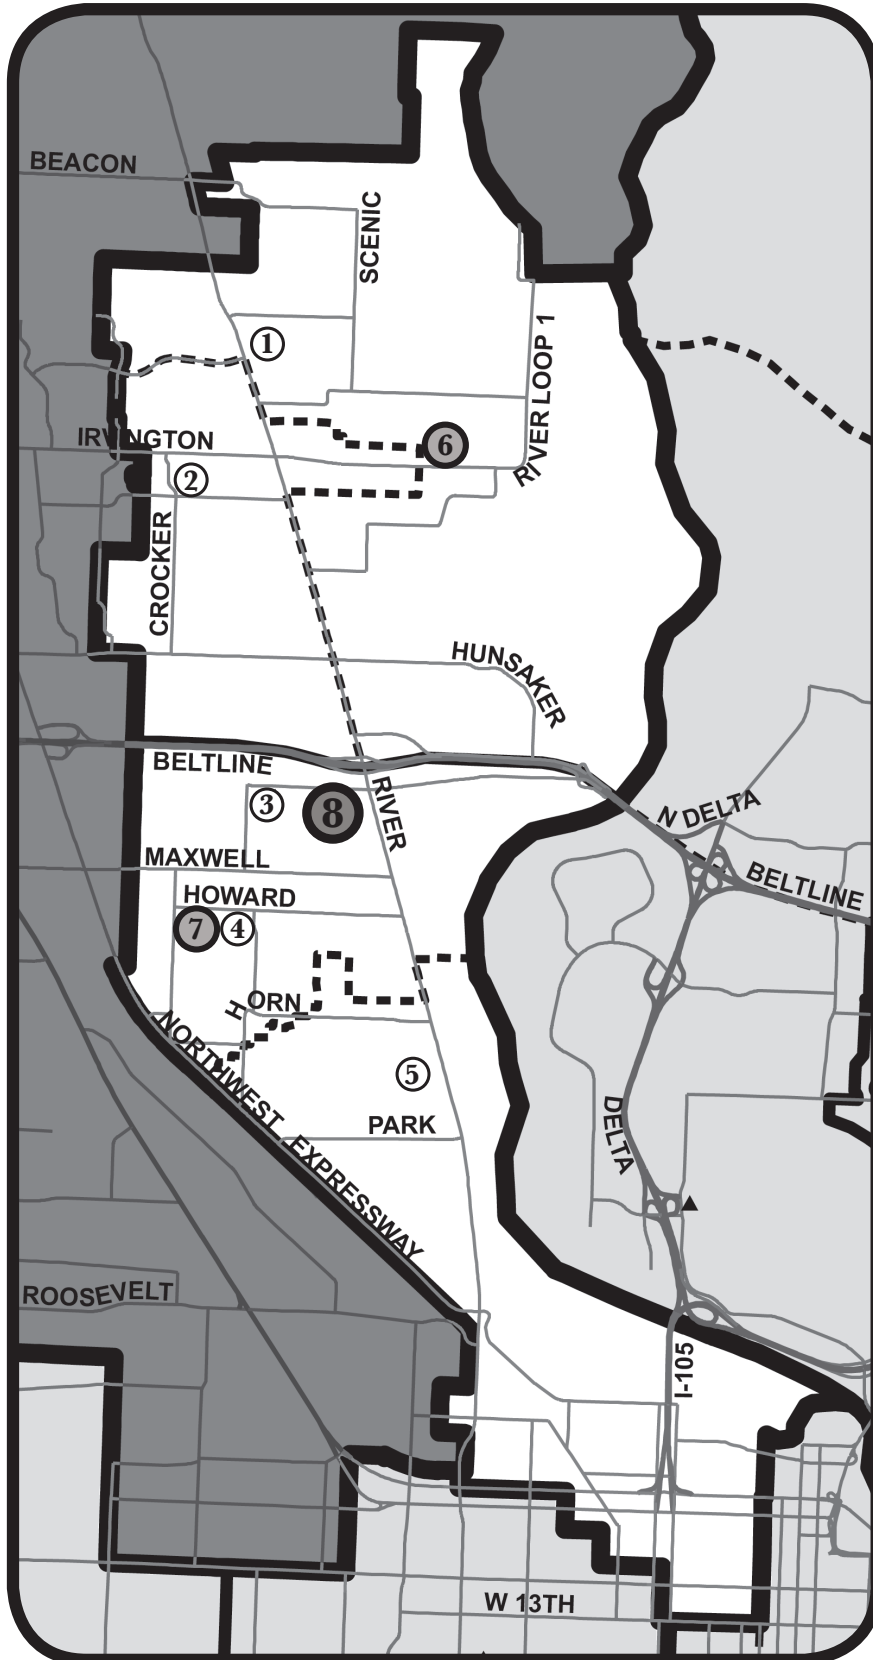

Eugene School District 4J

North Region Schools

Elementary Schools

- ① **Awbrey Park**
158 Spring Creek Drive
448 students (500–575 capacity)
- ② **Spring Creek**
560 Irvington Drive
343 students (400–475 capacity)
- ③ **Corridor/Yujin Gakuen**
250 Silver Lane
523 students – Corr. 253, YG 270
(525–575 capacity)
- ④ **Howard**
700 Howard Avenue
260 students (425–500 capacity)
- ⑤ **River Road**
120 W. Hilliard Lane
390 students (400–475 capacity)

Middle Schools

- ⑥ **Madison**
875 Wilkes Drive
436 students (495–660 capacity)
- ⑦ **Kelly**
850 Howard Avenue
457 students (652–870 capacity)

High School

- ⑧ **North Eugene**
200 Silver Lane
1,076 students – North 1,027, North Alt. 49
(1,200–1,600 capacity)

School Locations:

- Elementary ● Middle ● High

Neighborhood Boundaries:

- Elementary — Middle — High

Enrollment: Fall 2010, K=1

Oct. 2010