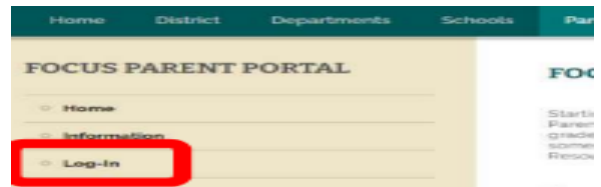

# HOW TO ACCESS YOUR CHILD'S K-2 FAST STAR SCORE

**Step 1:** Go to the CCPS Website. Click the Parents & Students tab.

**Step 2:** Click the "FOCUS Parent Portal"

**Step 3:** On the menu on the left side of the page, click "Log-in"

**Step 4:** Using your FOCUS Username and Password, log in to your FOCUS account.

**Step 5:** Once you are logged into FOCUS, select the "EDIS Family Portal" (At the bottom of your focus page)

**Step 6:** Log-in using your EDIS Username and Password\*.