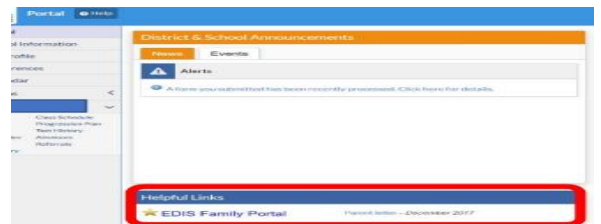

# HOW TO ACCESS YOUR CHILD'S K-2 FAST STAR SCORE

**Step 1:** Go to the CCPS Website. Click the Parents & Students tab.

**Step 2:** Click the "FOCUS Parent Portal"

**Step 3:** On the menu on the left side of the page, click "Log-in"

**Step 4:** Using your FOCUS Username and Password, log in to your FOCUS account.

**Step 5:** Once you are logged into FOCUS, select the "EDIS Family Portal" (At the bottom of your focus page)

**Step 6:** Log-in using your EDIS Username and Password\*.