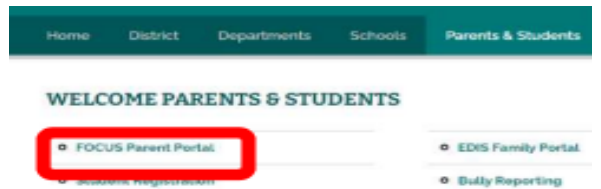

# HOW TO ACCESS YOUR CHILD'S K-2 FAST STAR SCORE

**Step 1:** Go to the CCPS Website. Click the Parents & Students tab.

**Step 2:** Click the "FOCUS Parent Portal"

**Step 3:** On the menu on the left side of the page, click "Log-in"

**Step 4:** Using your FOCUS Username and Password, log in to your FOCUS account.

**Step 5:** Once you are logged into FOCUS, select the "EDIS Family Portal" (At the bottom of your focus page)

**Step 6:** Log-in using your EDIS Username and Password\*.