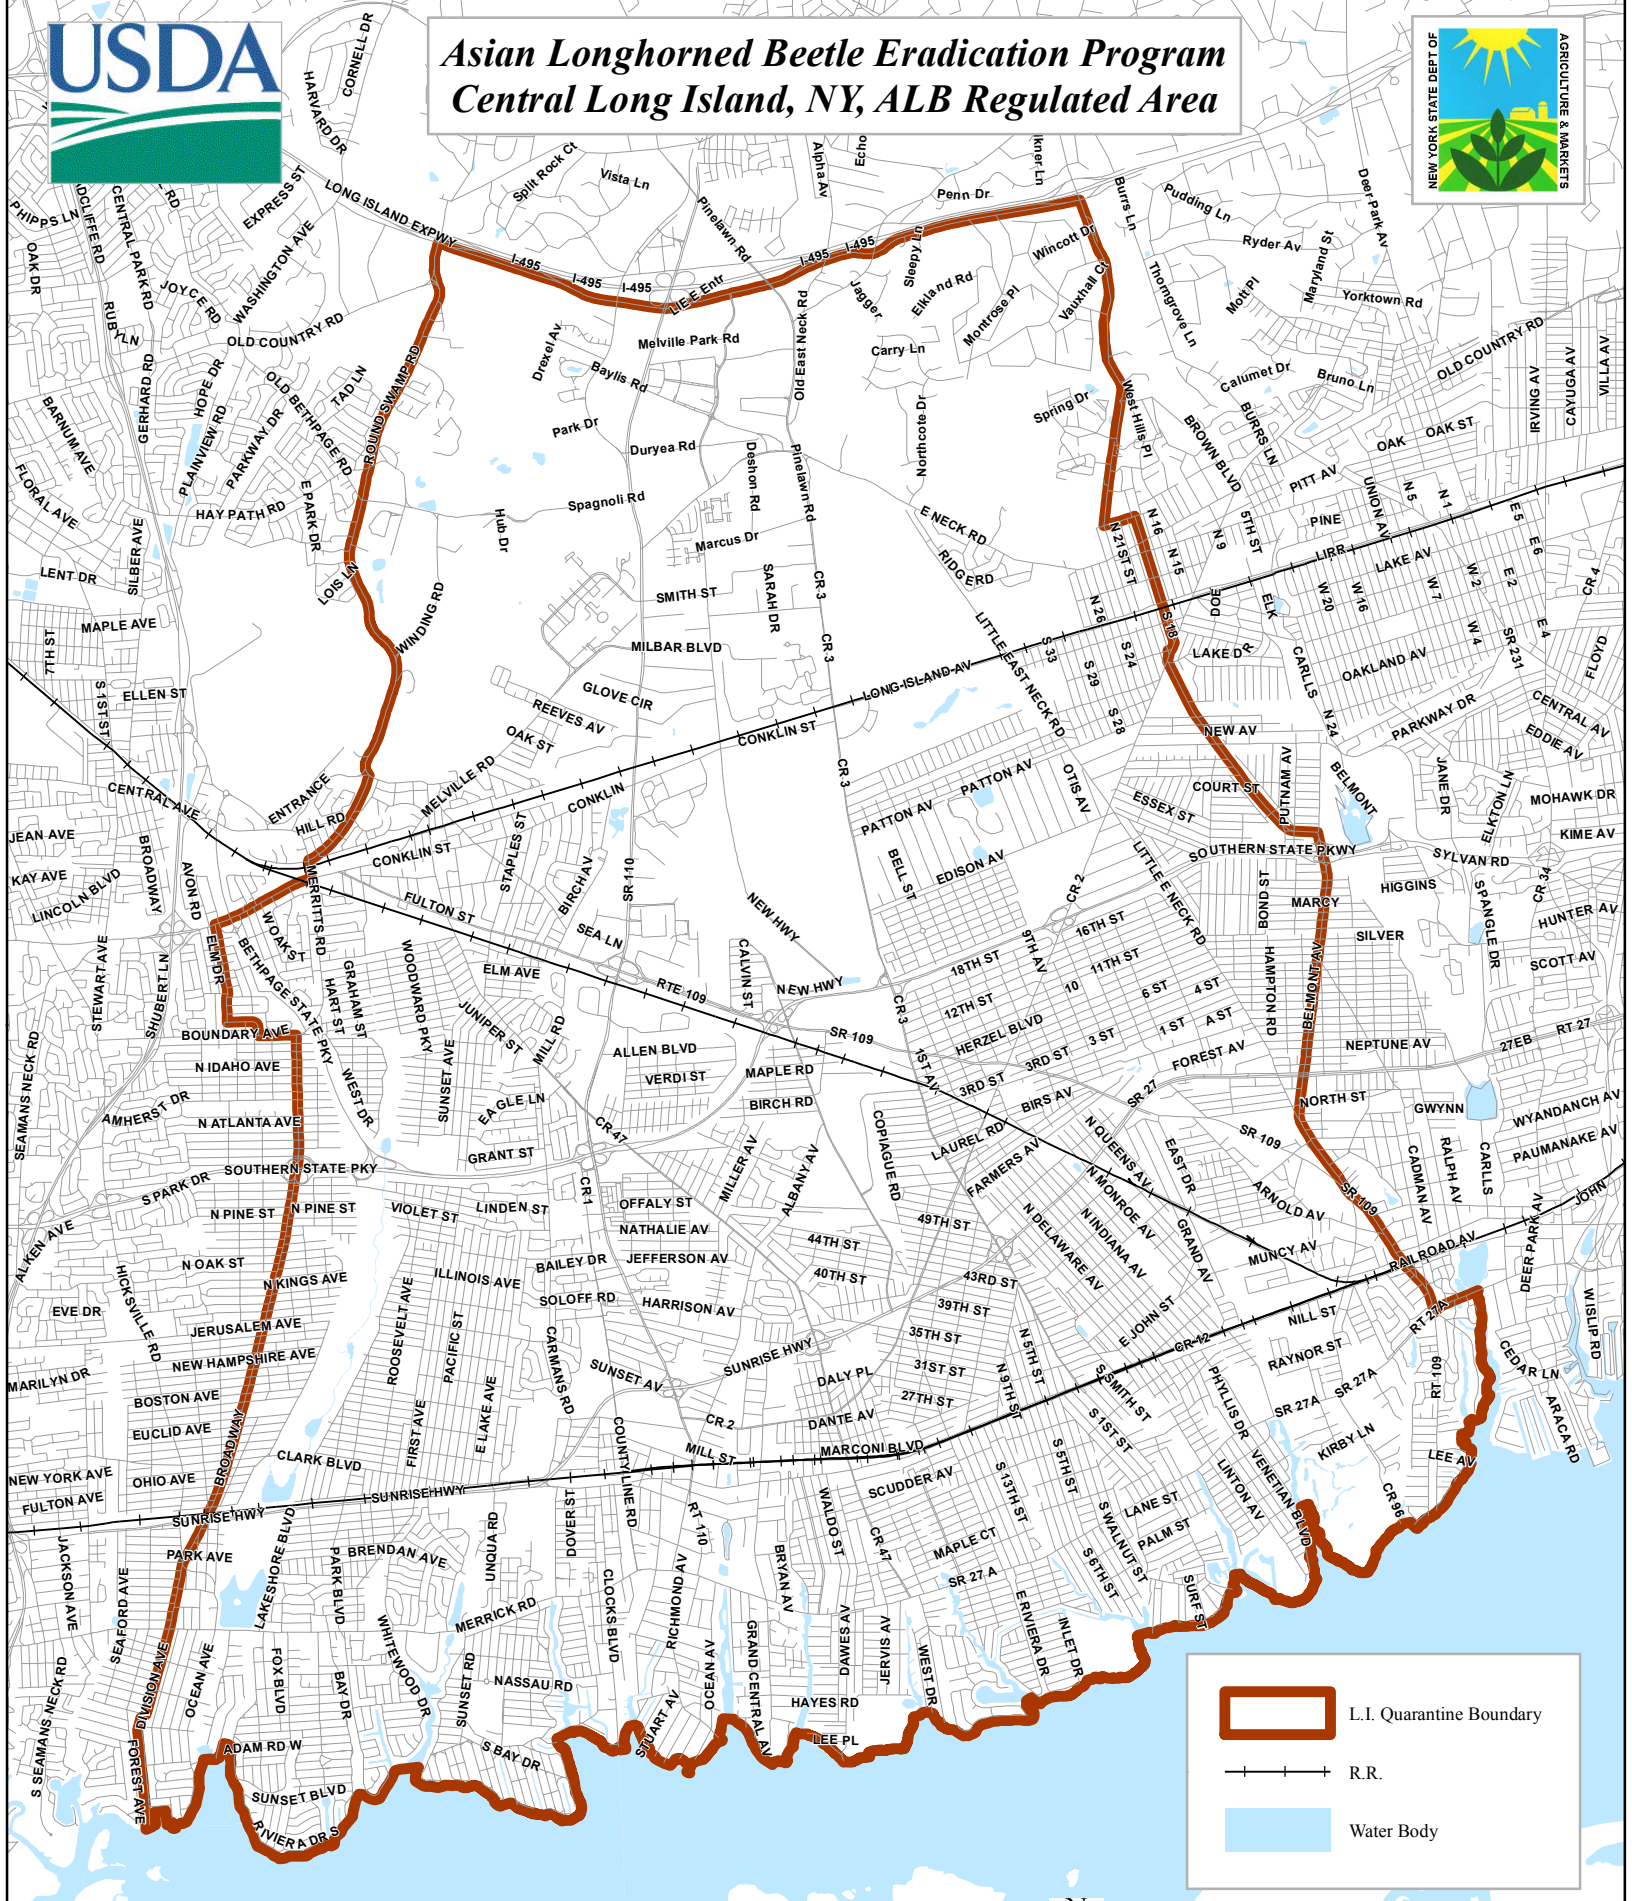

Asian Longhorned Beetle Eradication Program Central Long Island, NY, ALB Regulated Area

-  L.I. Quarantine Boundary
-  R.R.
-  Water Body

Created 4/2/14 S Redmond

DISCLAIMER: The U.S. Department of Agriculture's Animal and Plant Health Inspection Service collected the data displayed for internal agency purposes only. This data may be used by others; however, they must be used for their original intended purposes.