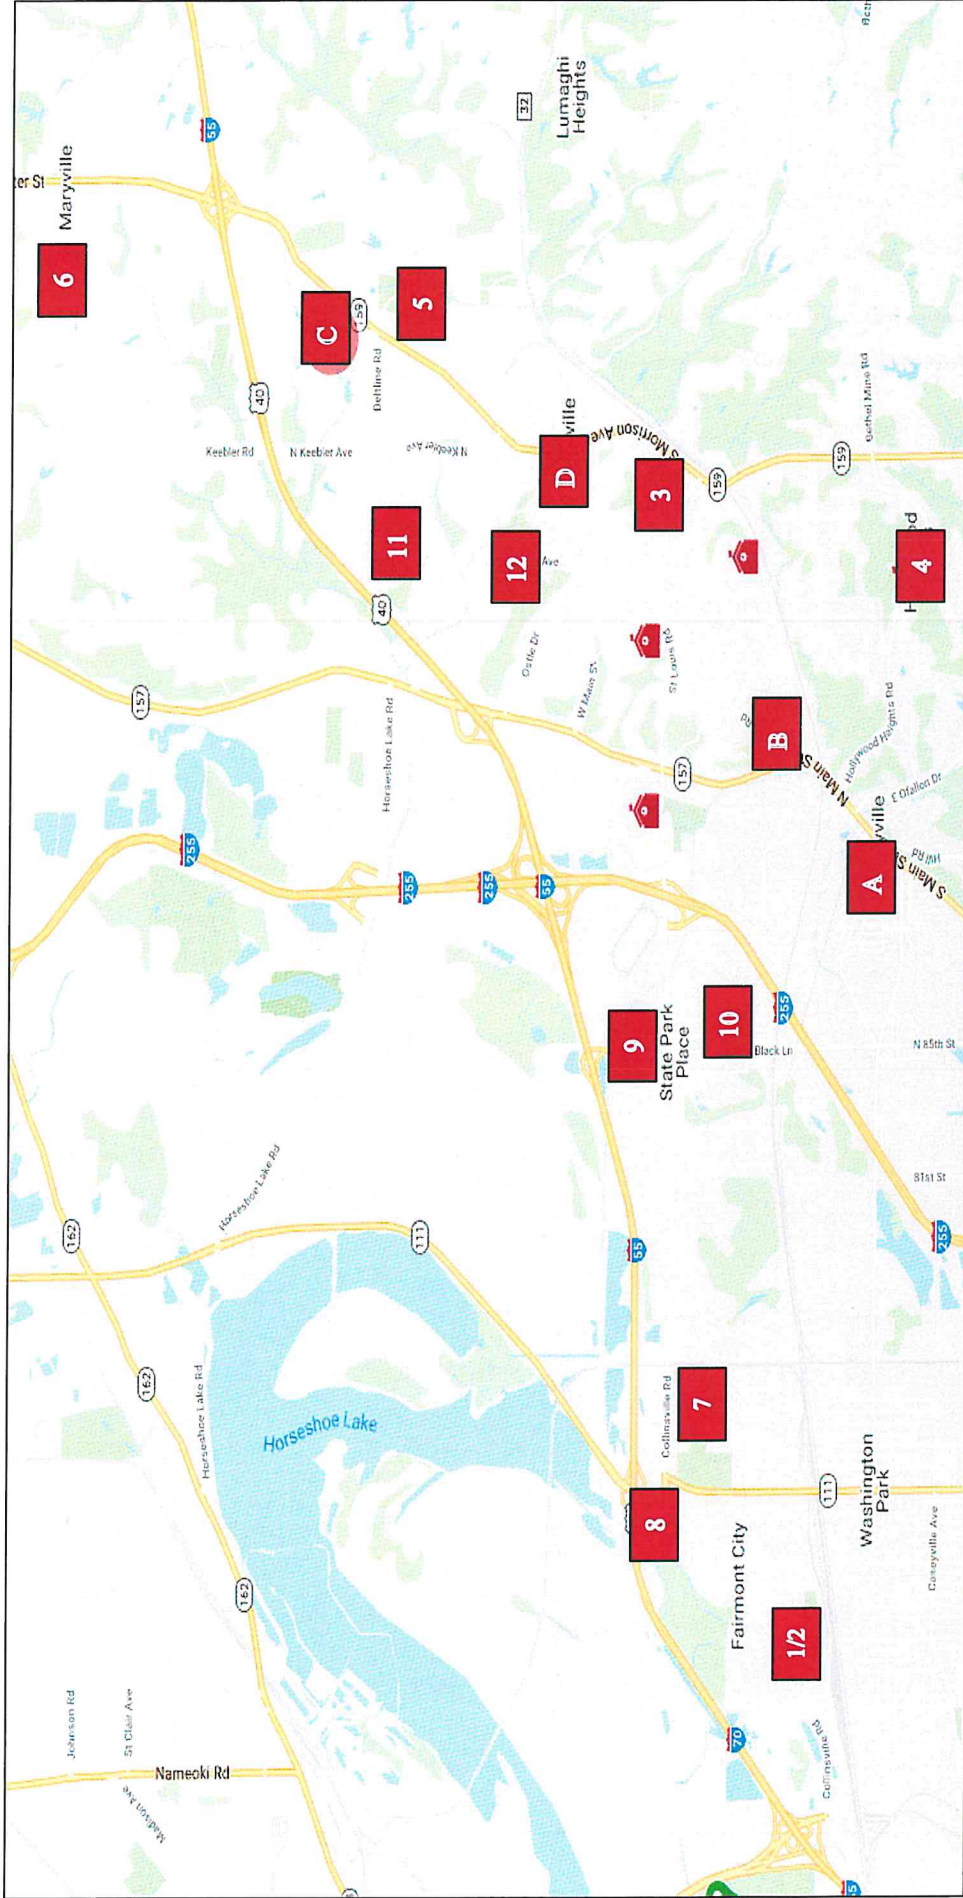

Listed below are the meal pickup sites and times:

SCHOOL PICK UP LOCATIONS (7:00AM – 11:00AM)

Monday – Wednesday - Friday

- A. Caseyville Elementary School
- B. Collinsville High School (Back of School by Dock)
- C. Dorris Intermediate School
- D. Webster Elementary School

DELIVERY ROUTE PICK UP LOCATIONS

Every Monday - Remote Planning Days

(Note Times Below)

	<u>8:00AM-8:40AM</u>	<u>8:50AM – 9:30AM</u>
BUS I	1. Fairmont City Community Center	2. Fairmont City Community Center
BUS II	3. Metro Park Apartment Mailboxes	4. Hollywood Heights School
BUS III	5. Woodland Park – Collinsville	6. Maryville Elementary School
	<u>10:00AM-10:40AM</u>	<u>10:50AM-11:30AM</u>
BUS I	7. Fairmont City Church (61 st Street)	8. Safari RV Park (Collinsville Rd)
BUS II	9. Kreitner Elementary School	10. Black Ln & Paul St Park (State Park)
BUS III	11. Skyline/Johnson Hill Road	12. Summit Elementary School

CUSD10 MEAL DELIVERY PICK-UP LOCATIONS

DELIVERY ROUTES

8:00 AM - 8:40 AM

- BUS I 1. Fairmont City Community Center
- BUS II 3. Metro Park Apartment Mailboxes
- BUS III 5. Woodland Park – Collinsville

10:00 AM - 10:40 AM

10:50 AM - 11:30 AM

- 8. Safari RV Park (Collinsville Rd)
- 10. Black Ln & Paul St Park (State Park)
- 12. Summit Elementary School

School Pick-Up Locations (7am-11am)

- A. CASEYVILLE ELEM.
- B. CHS
- C. DIS
- D. WEBSTER ELEM.