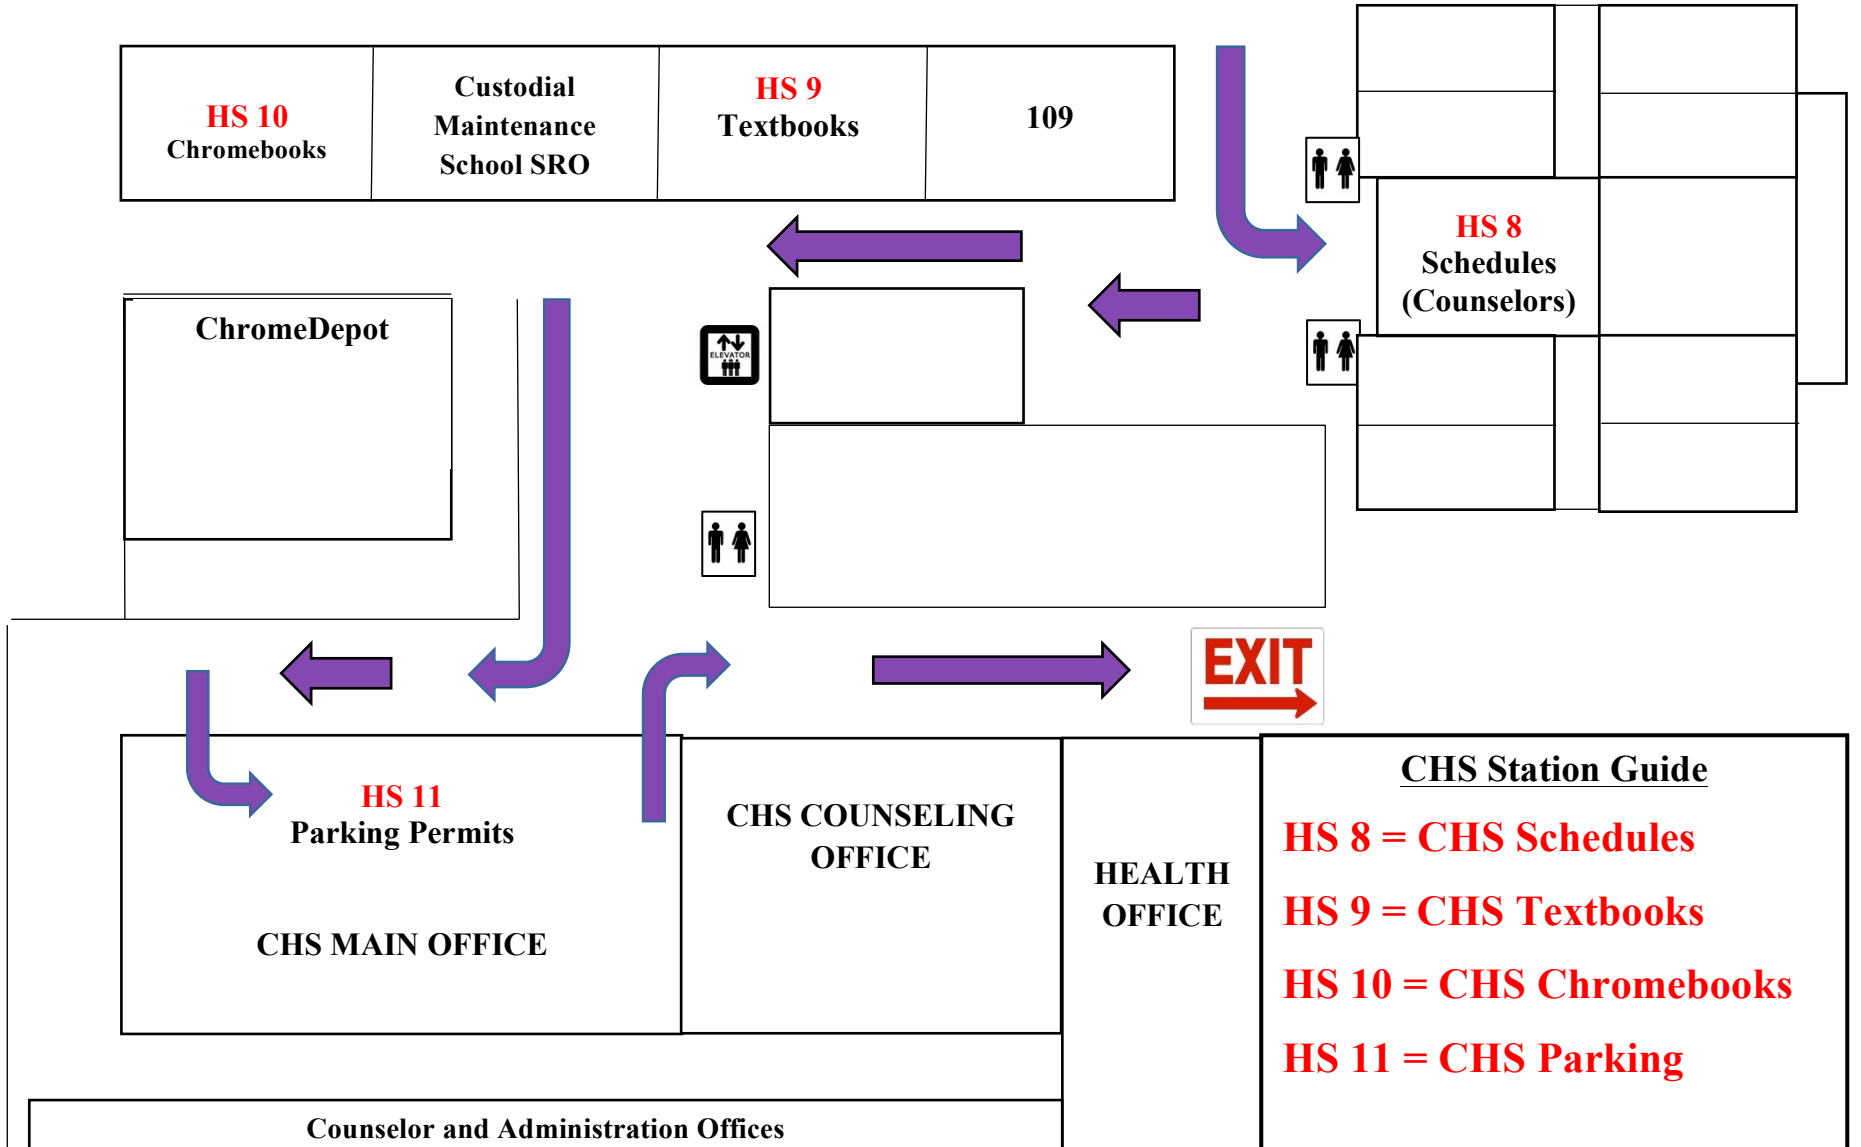

Collinsville High School Registration Map (CHS)

CHS Stations 8, 9, 10, 11

ENTER
From Cafeteria

1st Floor

EXIT

CHS Station Guide

- HS 8 = CHS Schedules**
- HS 9 = CHS Textbooks**
- HS 10 = CHS Chromebooks**
- HS 11 = CHS Parking**