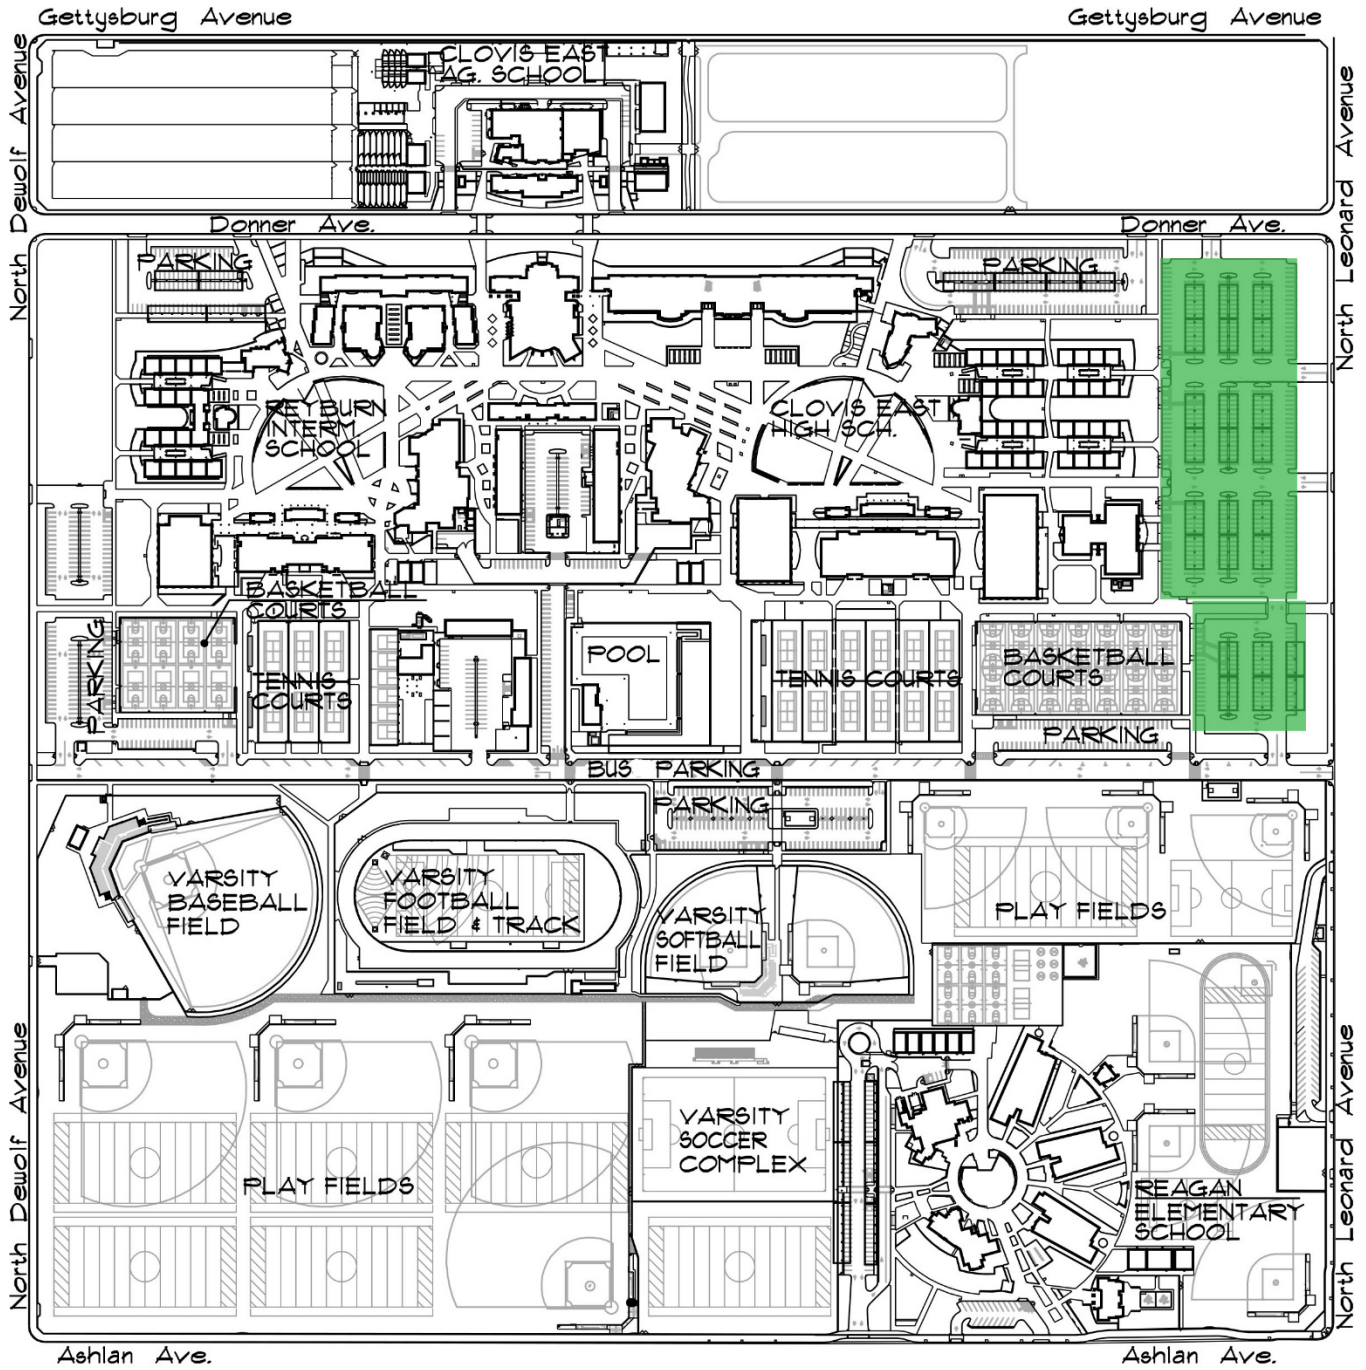

Clovis East High School Student Parking

Students may only park in the Green shaded areas with a valid Parking Permit.

Reagan Educational Complex