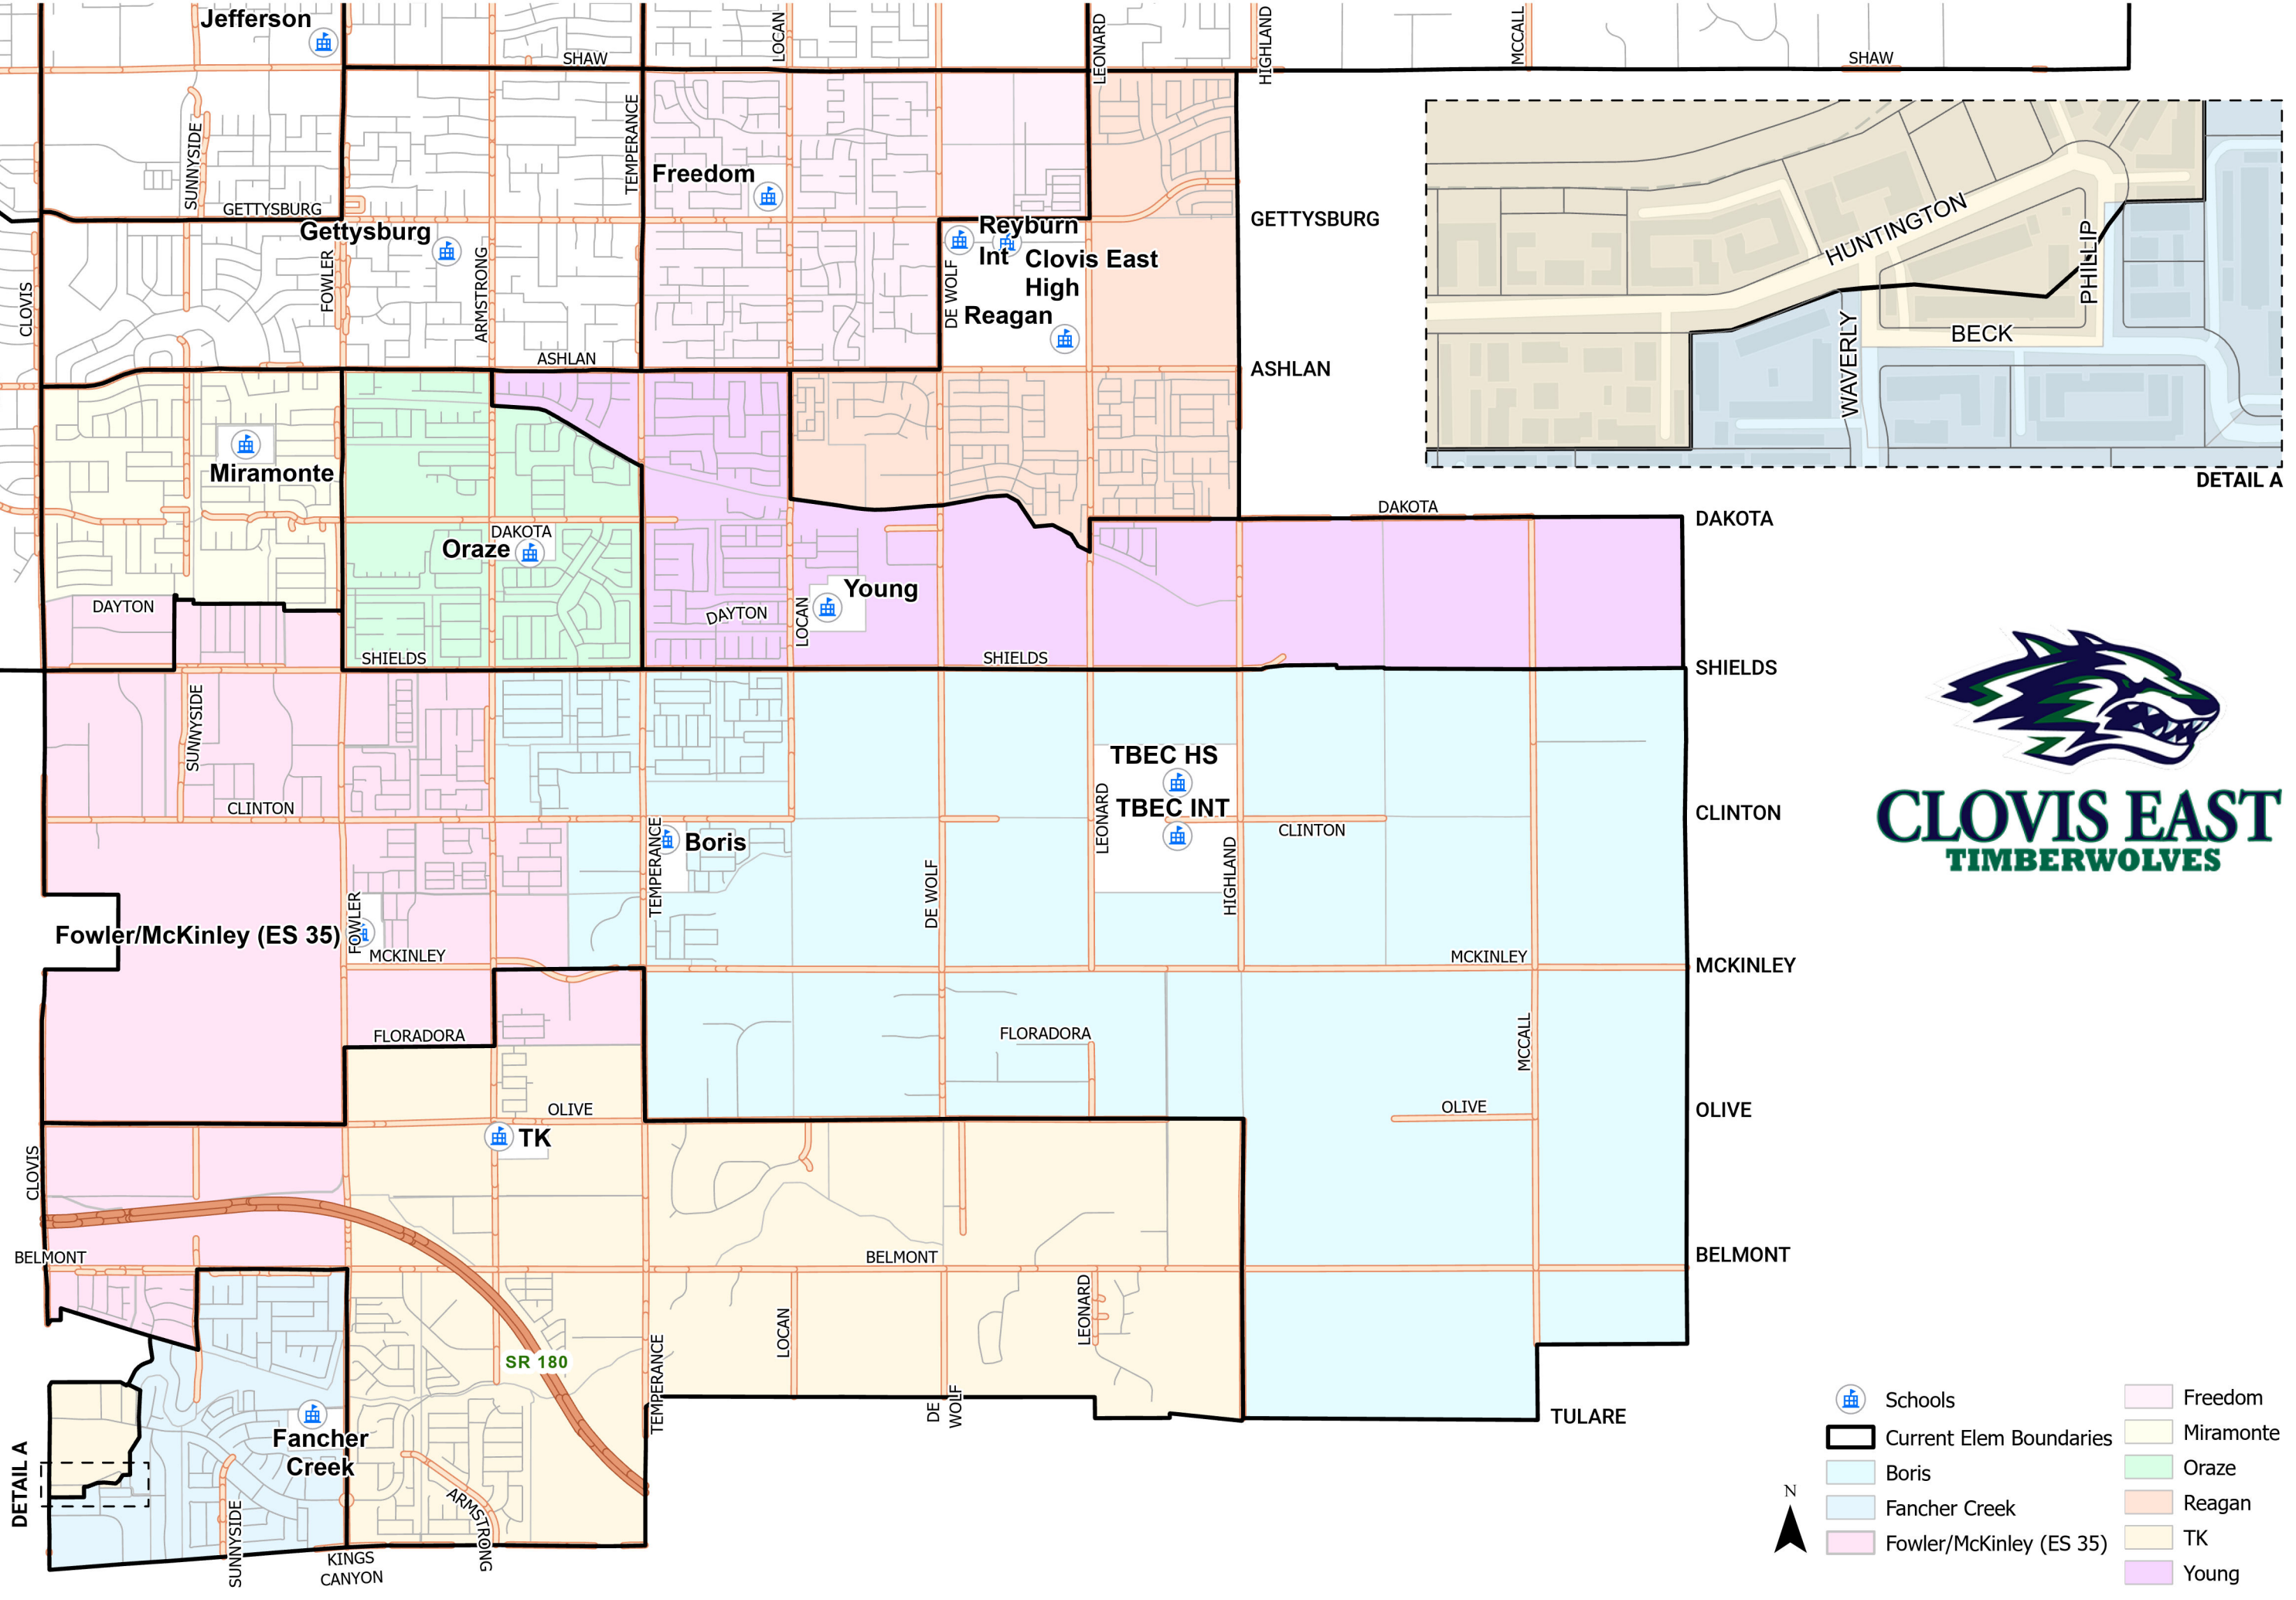

BOARD APPROVED 2/15/2023

**ES 35 BOUNDARY**

- Schools
- Current Elem Boundaries
- Boris
- Fancher Creek
- Fowler/McKinley (ES 35)
- Freedom
- Miramonte
- Oraze
- Reagan
- TK
- Young

DETAIL A

DETAIL A