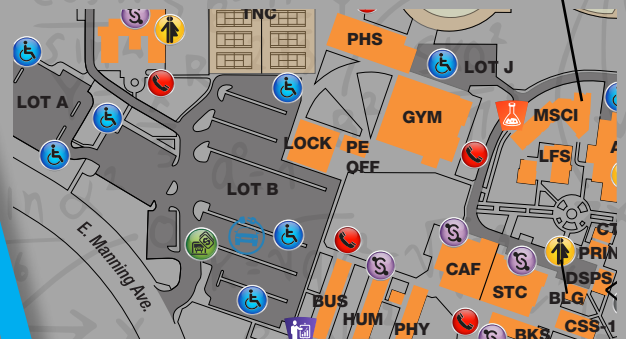

# HOMework HELP for HIGH SCHOOL STUDENTS

FREE DROP-IN  
HOMework  
HELP!

Face to face or Zoom options

 **IN-PERSON HOMEWORK HELP:**  
Reedley College Math Center  
Tuesdays & Thursdays, 3pm-8pm  
(559) 494-3711

 **VIRTUAL HOMEWORK HELP:**  
Fresno City College Math Center  
Mondays-Thursday, 3pm-9pm  
<https://scccd.zoom.us/j/7843728873>

 **VIRTUAL HOMEWORK HELP:**  
Clovis Community College Tutorial Center  
Sundays, 2pm-6pm  
Meeting ID: 559 325 5248  
<https://cccconfer.zoom.us/my/ccctutorialcenter>

Reedley College Math Center is located in MSCI building

Contact Dr. Emily Berg,  
[emily.berg@reedleycollege.edu](mailto:emily.berg@reedleycollege.edu)  
regarding Homework Help; for Engineering  
Pathway advising and additional student  
resources, contact Gonzalo Rodriguez,  
[gonzalo.rodriguez@reedleycollege.edu](mailto:gonzalo.rodriguez@reedleycollege.edu)