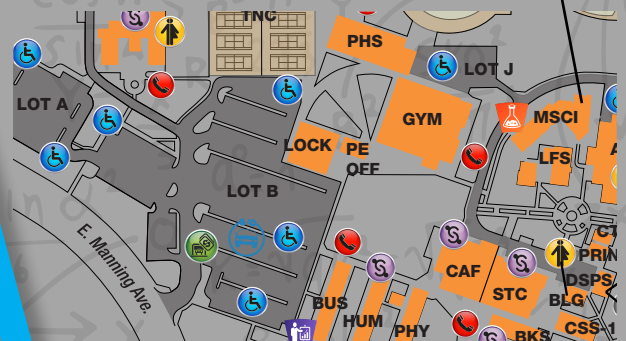

HOMWORK HELP for HIGH SCHOOL STUDENTS

FREE DROP-IN
HOMWORK
HELP!

Face to face or Zoom options

 **IN-PERSON HOMEWORK HELP:**
Reedley College Math Center
Tuesdays & Thursdays, 3pm-8pm
(559) 494-3711

 **VIRTUAL HOMEWORK HELP:**
Fresno City College Math Center
Mondays-Thursdays, 3pm-9pm
<https://scccd.zoom.us/j/7843728873>

 **VIRTUAL HOMEWORK HELP:**
Clovis Community College Tutorial Center
Sundays, 2pm-6pm
Meeting ID: 559 325 5248
<https://cccconfer.zoom.us/my/ccctutorialcenter>

STEM classes and Engineering are hard, but we have you covered with help in:

- Math courses from Algebra through Calculus
- Integrated and Advanced Math courses
- Math 1-3 courses
- Physics
- Computer Science
- Engineering

Reedley College Math Center is located in MSCI building