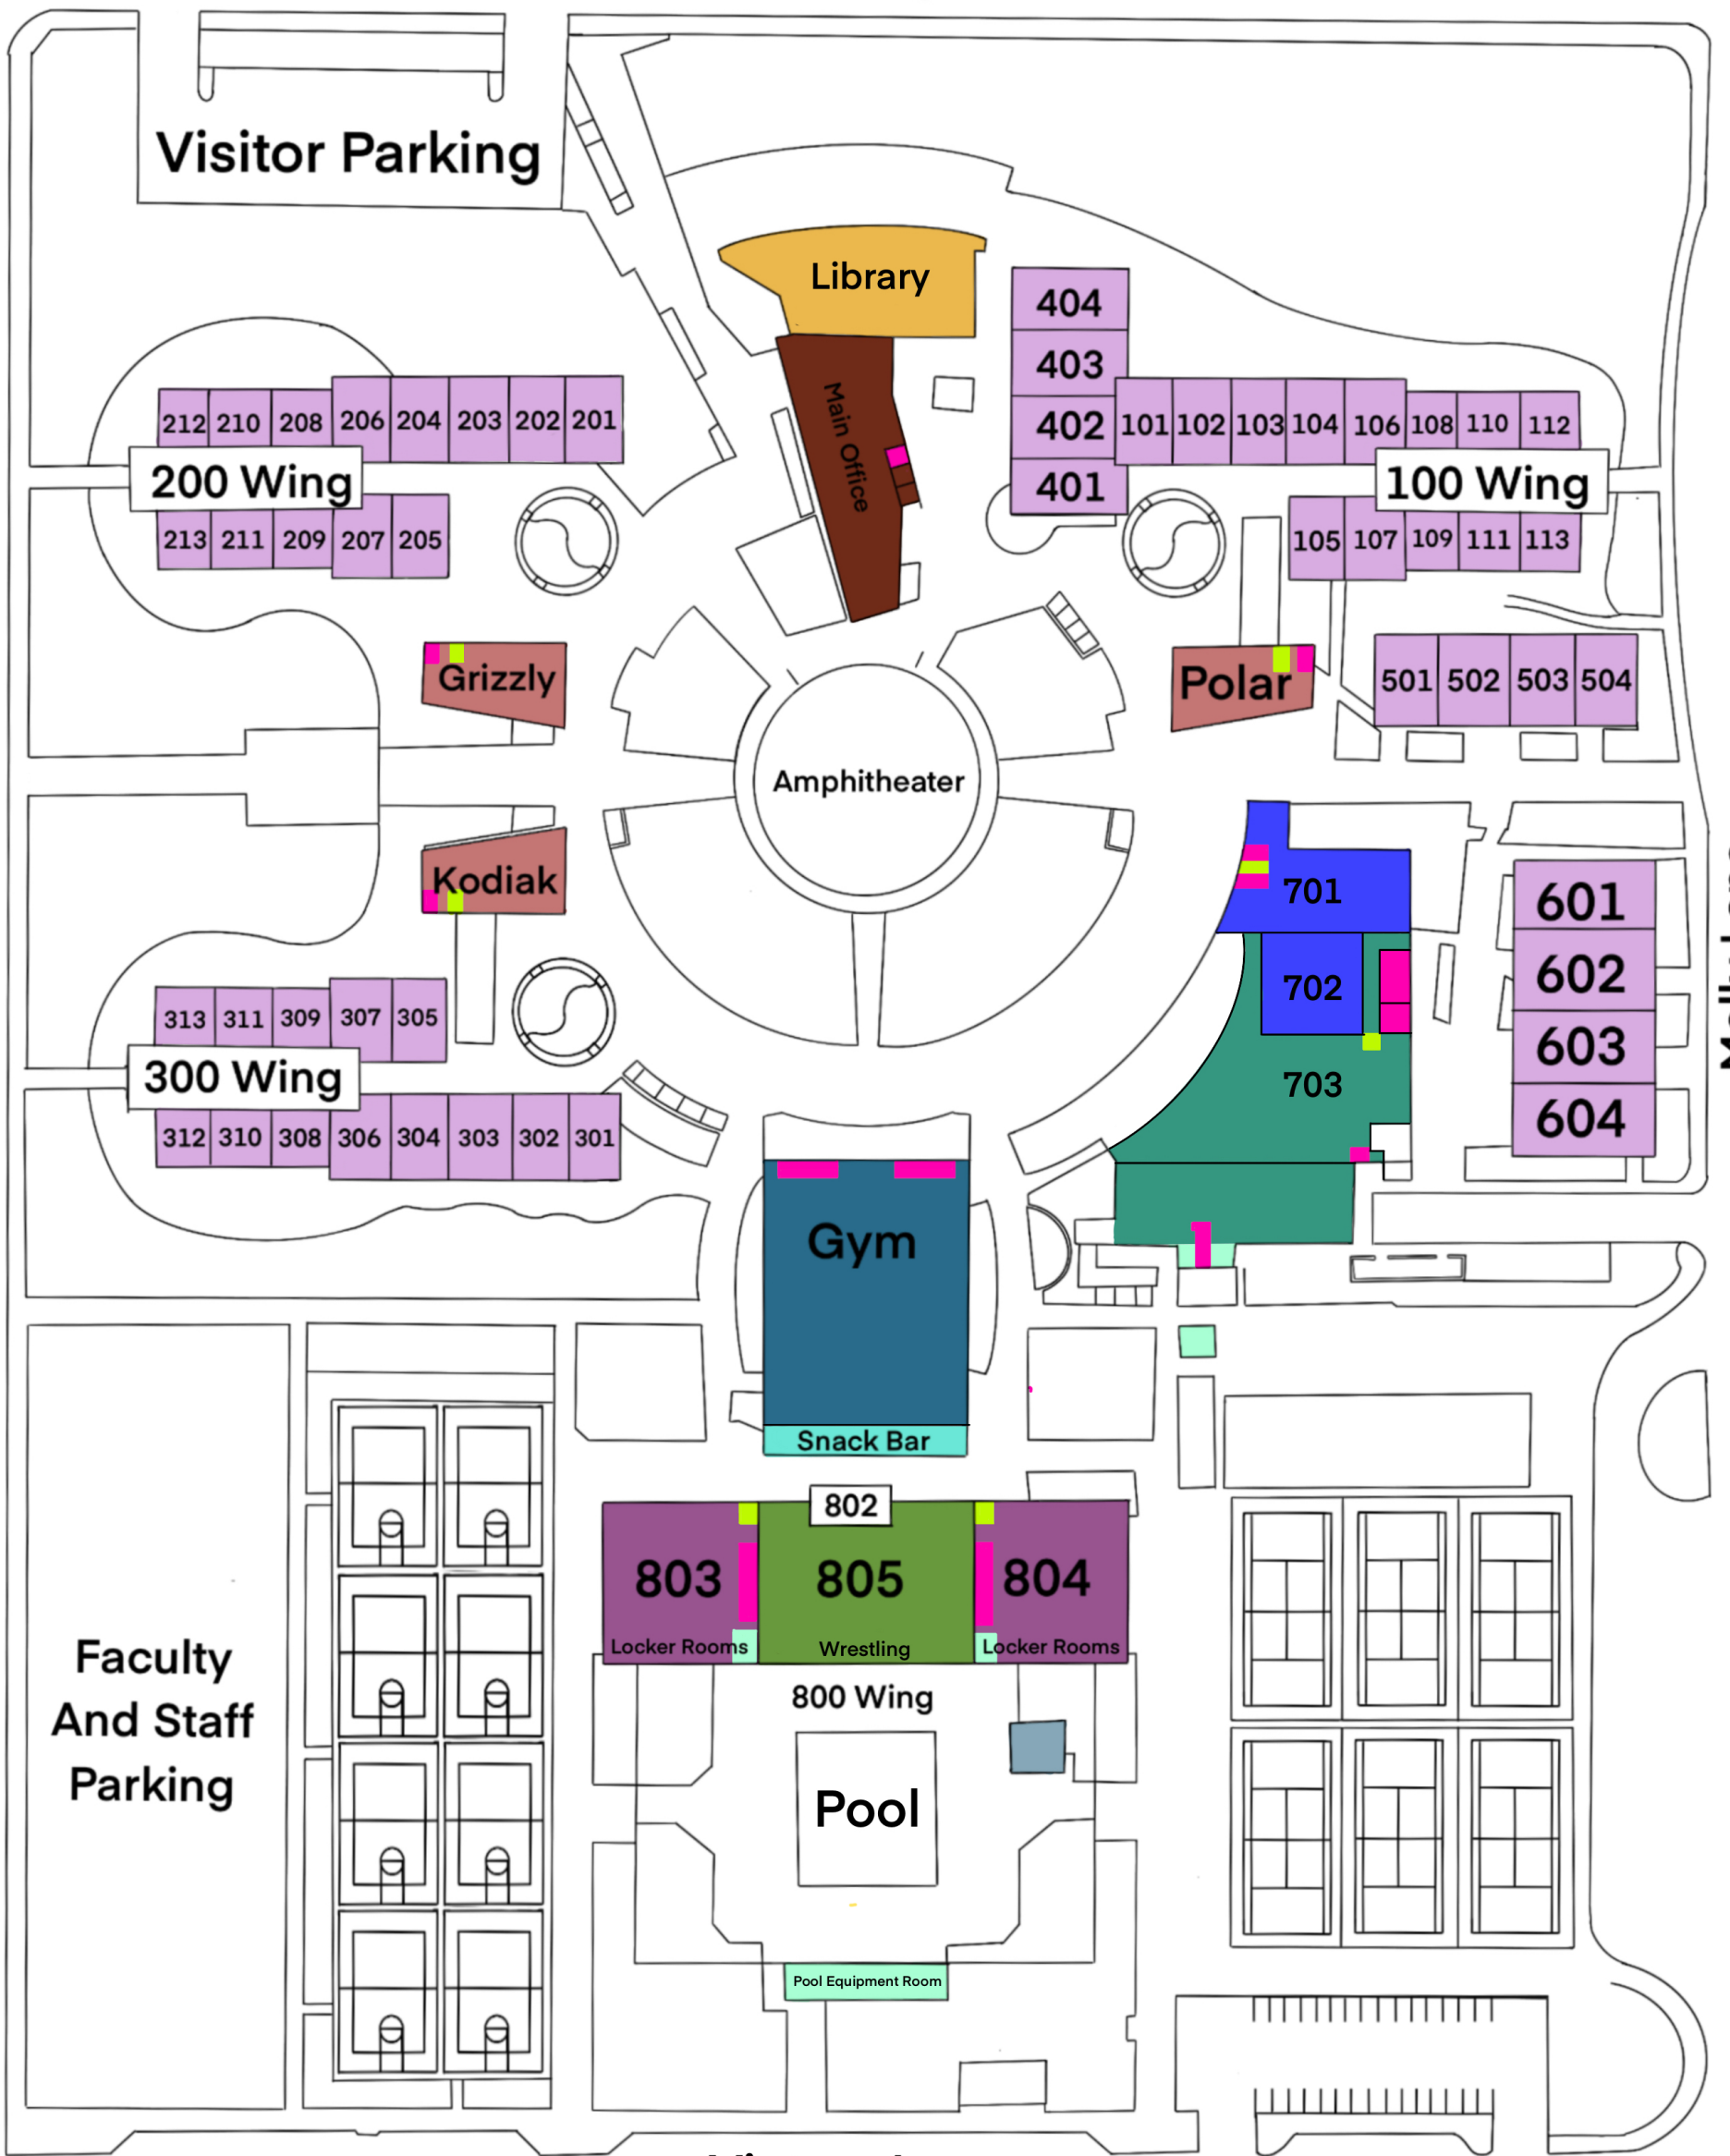

603

604

300 Wing

313 311 309 307 305

312 310 308 306 304 303 302 301

Gym

Snack Bar

802

Pool Equipment Room

Faculty And Staff Parking

Molly Lane

Victory Lane

N Peach Avenue

Teague Avenue

N Peach Avenue

Molly Lane

Legend

- Administration
- Wrestling Room
- Snack Bar
- Classrooms
- Library/Media Center
- Multipurpose Room
- Gym
- Locker Rooms
- Custodial
- Maintenance
- Performing Arts
- Cluster Office
- Bathrooms