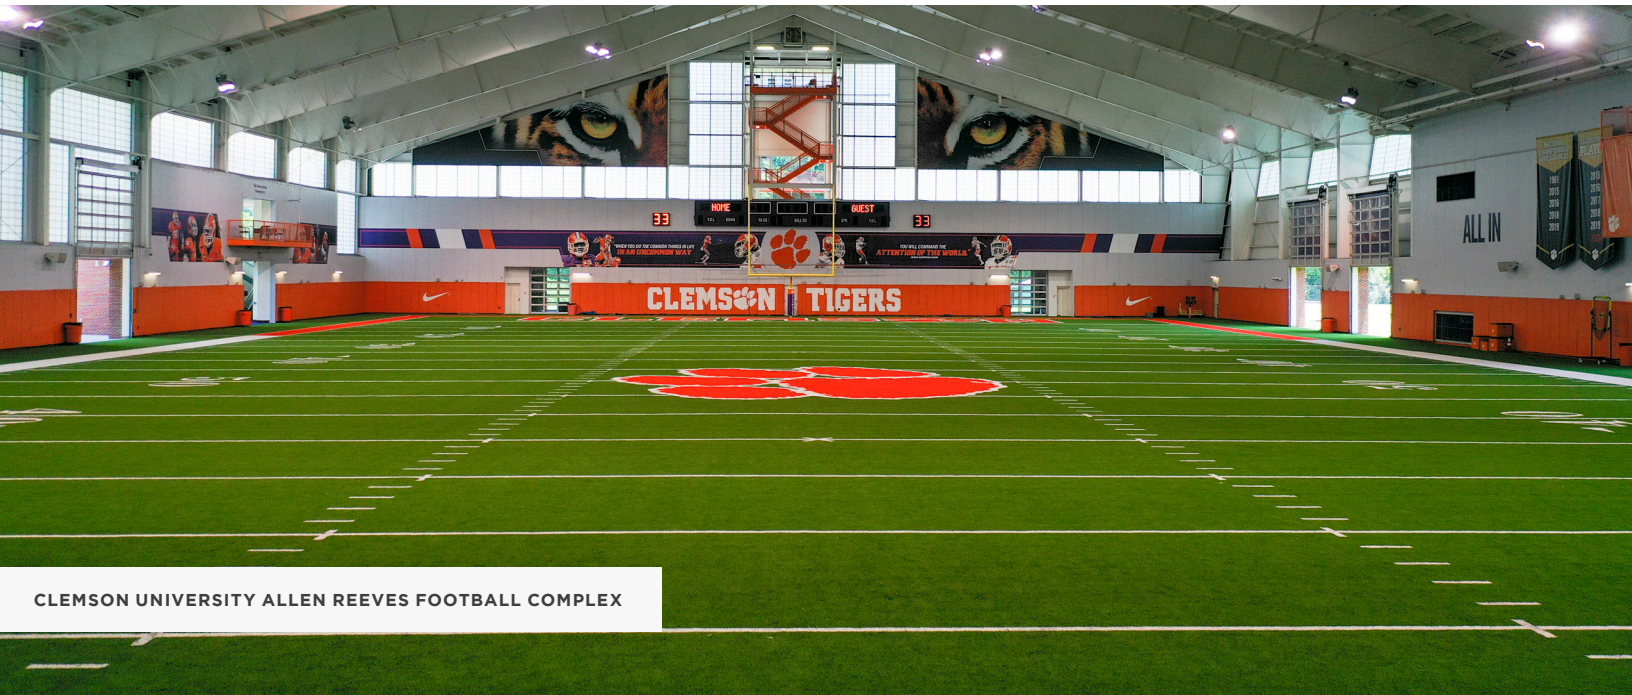

CLEMSON UNIVERSITY ALLEN REEVES FOOTBALL COMPLEX